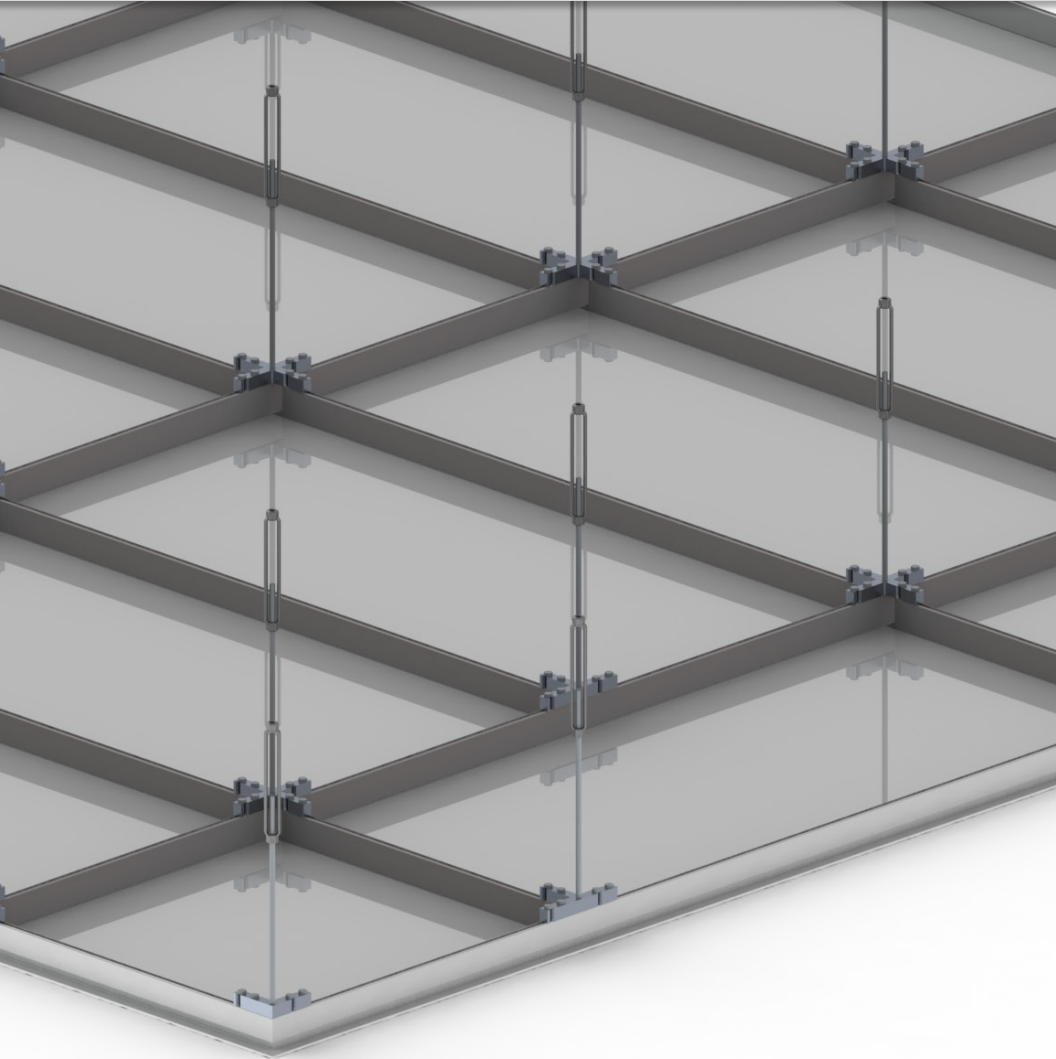

## CRITICAL SUPPORT

An integrated approach to critical space design.

## Product

FrameWorx™ – Ceiling system for critical room applications.

## Introduction

Krueger's FrameWorx™ ceiling system coupled with one of our many critical environment products offers an integrated approach to complex, space restrictive designs. With the expertise of Krueger engineering, we can assist with the layout of Krueger's FrameWorx™ ceiling system, air distribution, panels, and lights.\*

## Features

- 2" Wide Extruded Aluminum
- Gasket Edge
- Up to 30lb. Support per Sq. Ft.
- Mechanically Fastened Construction
- Welded Construction Available
- Smooth Face, Honey Comb Panels Available