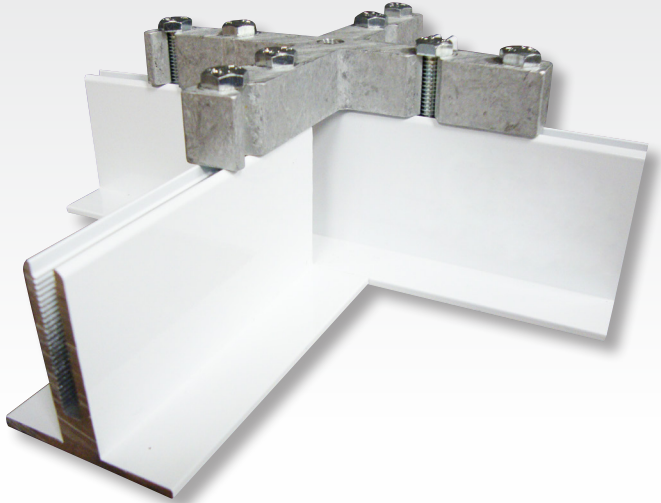

Product

FrameWorx™ – Ceiling system for critical room applications.

Introduction

Krueger's FrameWorx™ ceiling system coupled with one of our many critical environment products offers an integrated approach to complex, space restrictive designs. With the expertise of Krueger engineering, we can assist with the layout of Krueger's FrameWorx™ ceiling system, air distribution, panels, and lights.*

Features

- 2" Wide Extruded Aluminum
- Gasket Edge
- Up to 30lb. Support per Sq. Ft.
- Mechanically Fastened Construction
- Welded Construction Available
- Smooth Face, Honey Comb Panels Available

Applications

- Hospitals
- Outpatient Clinics
- Clean Rooms
- Laboratories

* *Surgical lights by others.*