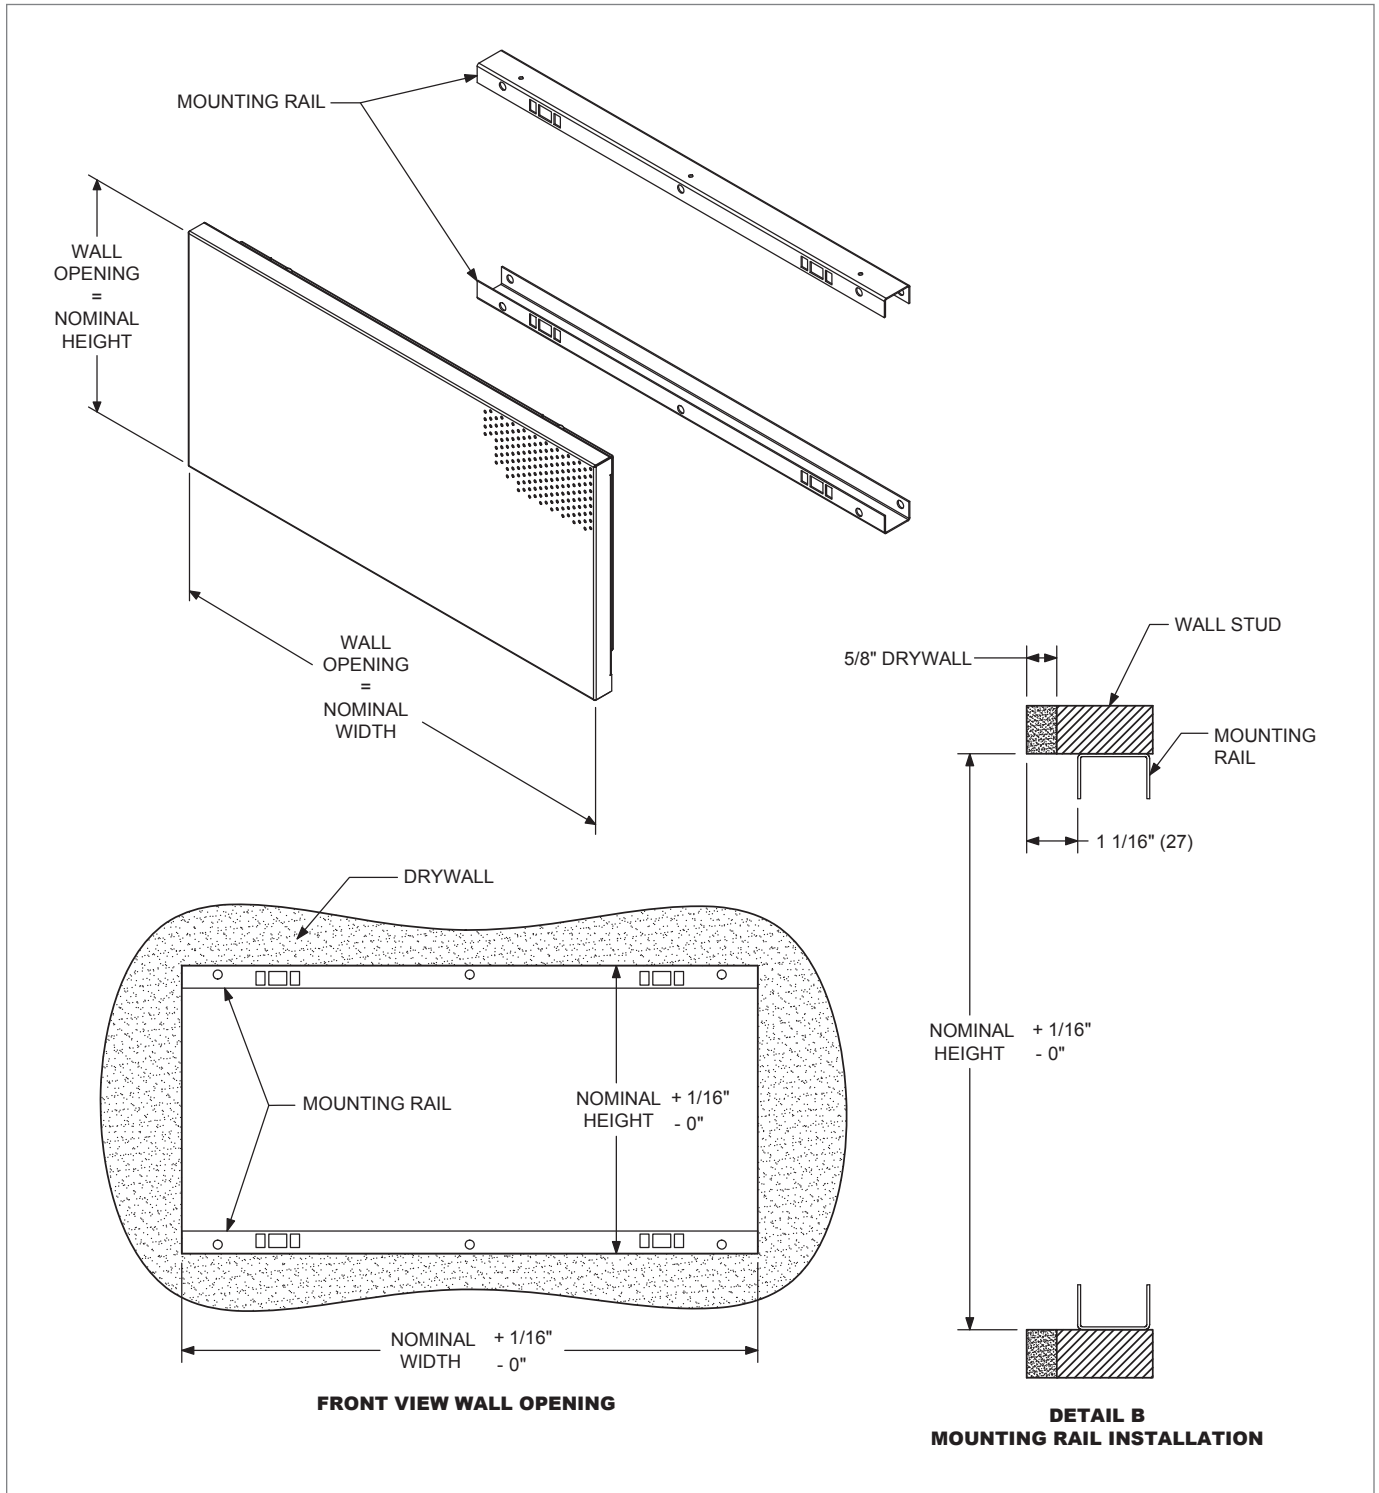

AFR Dimensional Information

AFR FRONT, TOP, AND SIDE VIEWS

Width (W) = 8" - 48" in 1" increments.
Height (H) = 4" - 24" in 1" increments.

DISPLACEMENT VENTILATION

AFR Installation

AFR INSTALLATION VIEWS

DISPLACEMENT VENTILATION

INSTALLATION

- Opening in wall shall be same dimensions as unit width and height.
- Install mounting rails in opening using mounting rail holes (fasteners by others); locate front flange 1 1/16" from face of wall. (See detail B.)
- Insert unit into wall opening such that the clips engage the mounting rails.