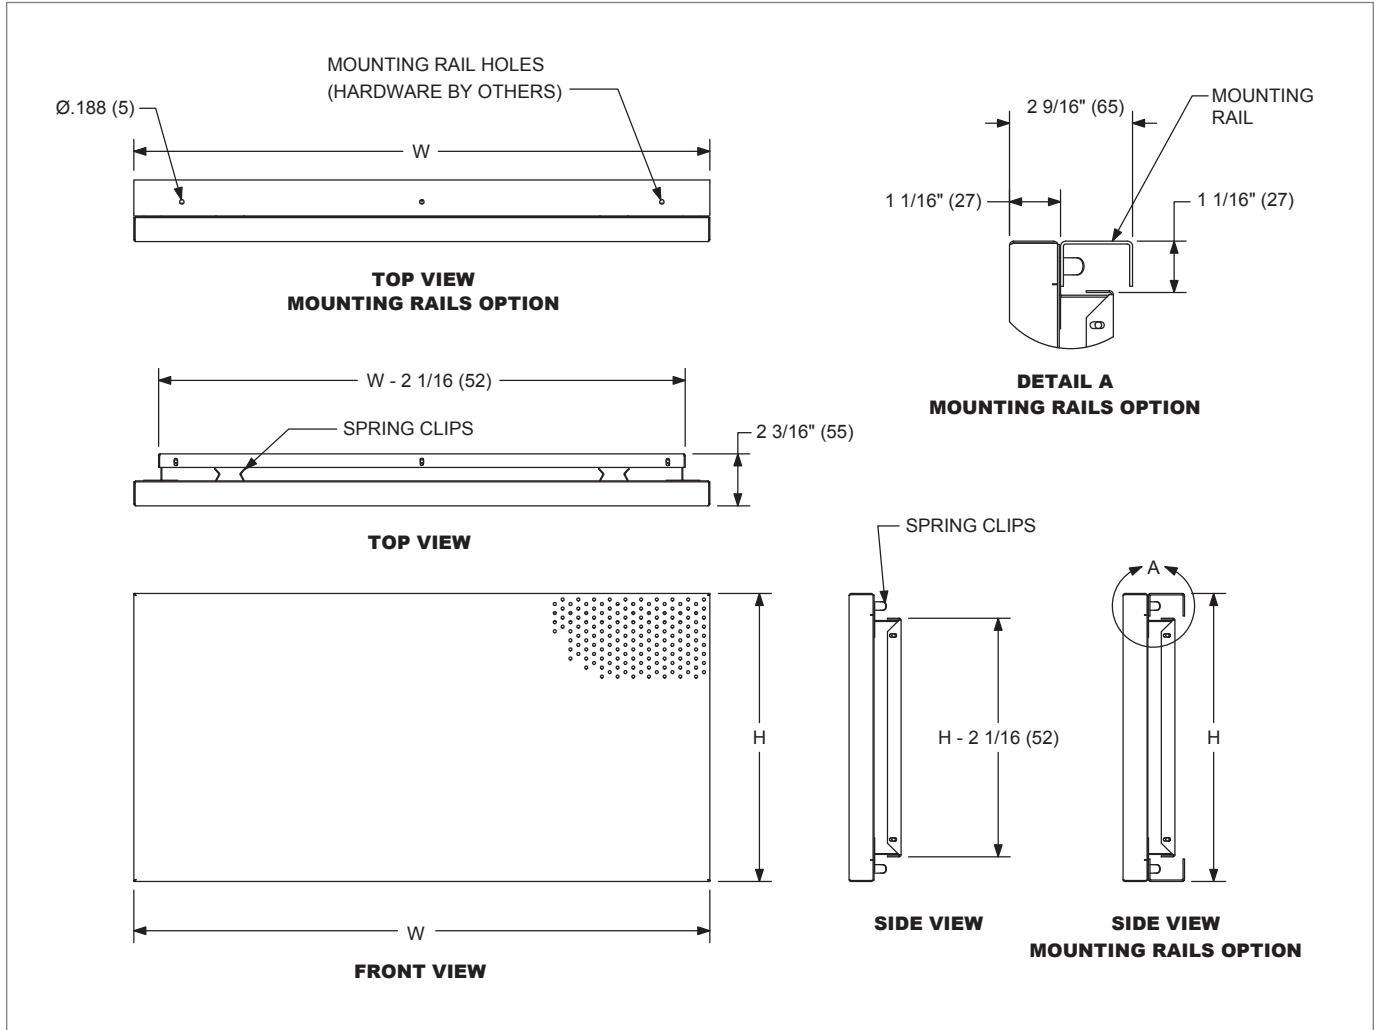

AFR Dimensional Information

AFR FRONT, TOP, AND SIDE VIEWS

Width (W) = 8" - 48" in 1" increments.
Height (H) = 4" - 24" in 1" increments.

DISPLACEMENT VENTILATION

AFR Installation

AFR INSTALLATION VIEWS

DISPLACEMENT VENTILATION

INSTALLATION

- Opening in wall shall be same dimensions as unit width and height.
- Install mounting rails in opening using mounting rail holes (fasteners by others); locate front flange 1 1/16" from face of wall. (See detail B.)
- Insert unit into wall opening such that the clips engage the mounting rails.