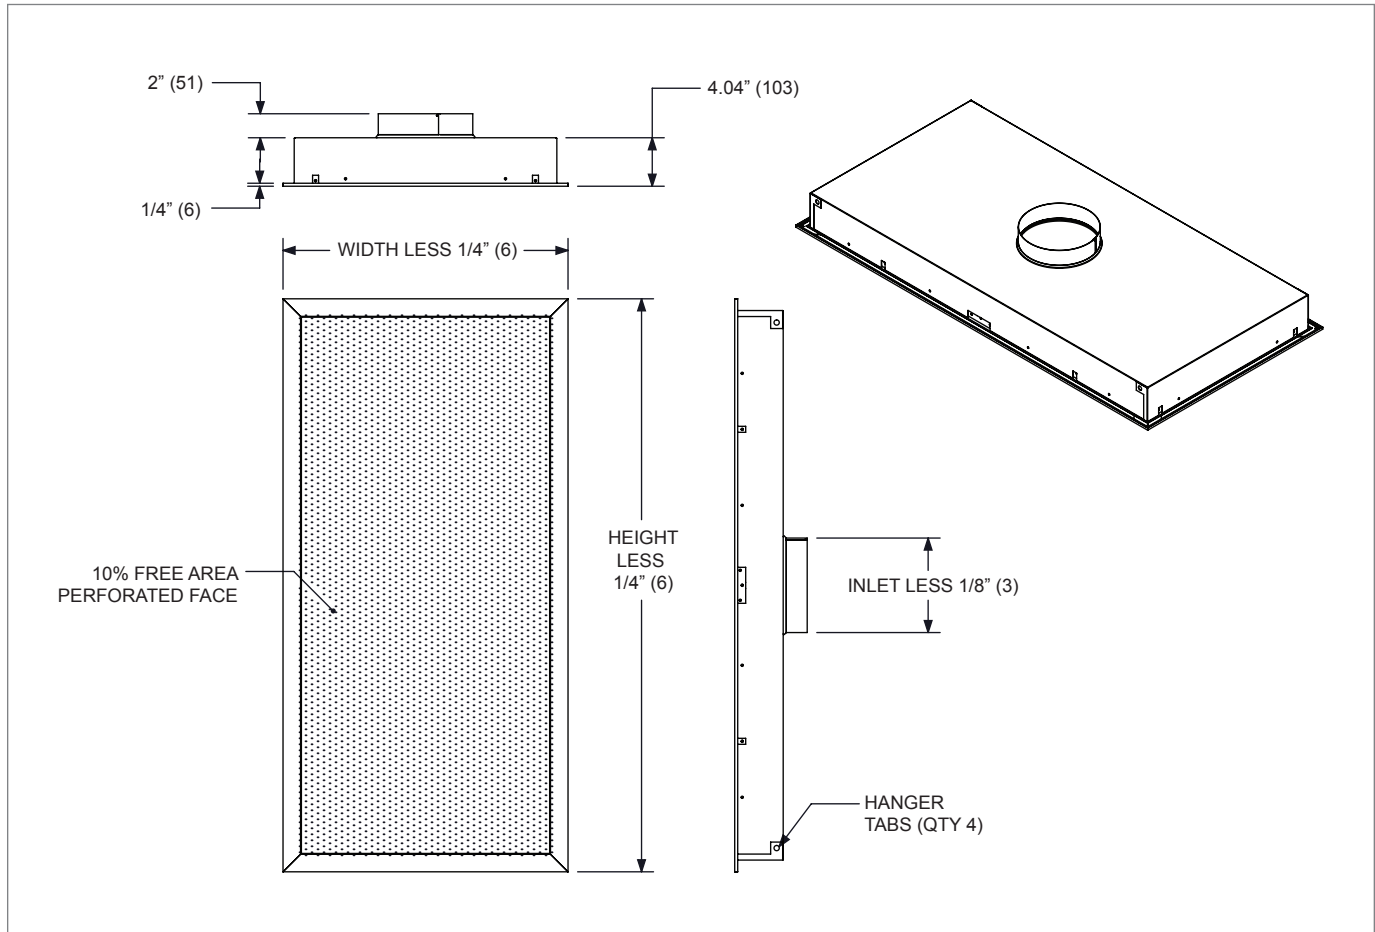

AFL Dimensional Information

AFL FRONT, SIDE, AND ISOMETRIC VIEWS

NOTES: Dimensions in parentheses are mm.

AFL PANEL AND INLET SIZES

Panel Size	Inlet Size Availability							
	6"	8"	10"	12"	14"	16"	18"	20"
12" x 24"	x	x						
12" x 36"	x	x						
12" x 48"	x	x						
12" x 60"	x	x						
12" x 72"	x	x						
24" x 24"	x	x	x	x	x	x	x	
24" x 36"	x	x	x	x	x	x	x	
24" x 48"	x	x	x	x	x	x	x	
24" x 60"	x	x	x	x	x	x	x	
24" x 72"	x	x	x	x	x	x	x	
36" x 36"	x	x	x	x	x	x	x	x
36" x 48"	x	x	x	x	x	x	x	x
36" x 60"	x	x	x	x	x	x	x	x
36" x 72"	x	x	x	x	x	x	x	x

DISPLACEMENT VENTILATION

AFL