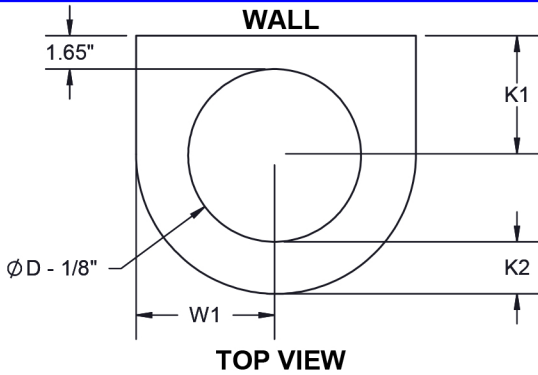

AFB - DISPLACEMENT VENTILATION

FRONT VIEW

SIDE VIEW

DIFFUSER DIMENSIONS							
AFB Size (Nominal WxH)	W	H	D	ØD	W1	K1	K2
13"x24"	12 3/4"	23 5/8"	12"	8"	6 3/8"	5 5/8"	2 1/4"
13"x48"	12 3/4"	47 1/4"	12"	8"	6 3/8"	5 5/8"	2 1/4"
16"x48"	15 1/2"	47 1/4"	14 3/8"	10"	7 3/4"	6 5/8"	2 11/16"
19"x60"	18 1/16"	59 1/16"	16 15/16"	12"	9 1/16"	8"	2 11/16"
23"x48"	22 3/16"	47 1/4"	20 11/16"	16"	11 1/8"	9 1/2"	3 1/16"
23"x71"	22 3/16"	70 7/8"	20 11/16"	16"	11 1/8"	9 1/2"	3 1/16"
28"x71"	27 11/16"	70 7/8"	25 3/8"	20"	13 7/8"	11 1/2"	3 13/16"
33"x71"	32 7/16"	70 7/8"	30 5/16"	24"	16 1/4"	14 1/8"	3 7/8"
39"x71"	38 3/4"	70 7/8"	36 13/16"	32"	19 3/8"	17 3/8"	3 1/2"

STANDARD FEATURES:

- 20 GA front panel
- Horizontal low velocity discharge at floor level
- Flow pattern at an angle of 180° enables large airflow rates with low residual velocities in the occupied zone.
- Detachable front panel and removable baffle enables cleaning of the unit and duct work.
- Round duct connection with integral gasket at the top or bottom of the diffuser.