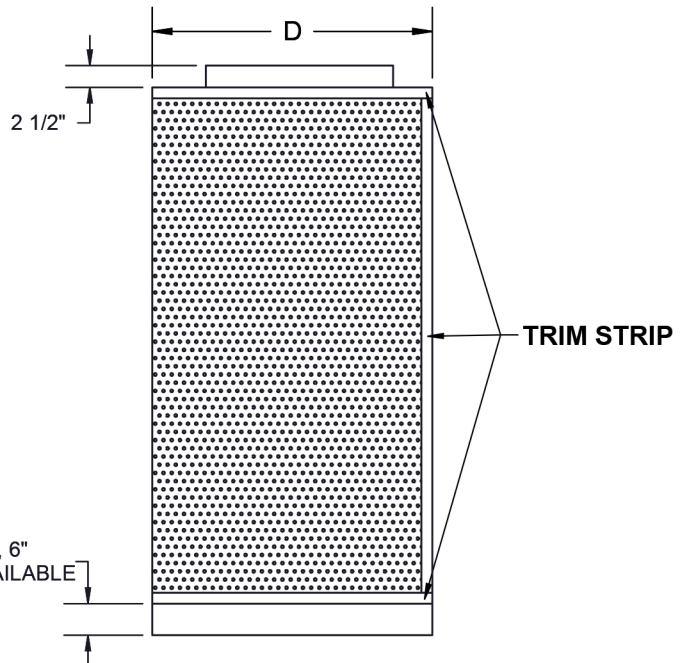

AFB - DISPLACEMENT VENTILATION

FRONT VIEW

SIDE VIEW

DIFFUSER DIMENSIONS							
AFB Size (Nominal WxH)	W	H	D	ØD	W1	K1	K2
13"x24"	12 3/4"	23 5/8"	12"	8"	6 3/8"	5 5/8"	2 1/4"
13"x48"	12 3/4"	47 1/4"	12"	8"	6 3/8"	5 5/8"	2 1/4"
16"x48"	15 1/2"	47 1/4"	14 3/8"	10"	7 3/4"	6 5/8"	2 11/16"
19"x60"	18 1/16"	59 1/16"	16 15/16"	12"	9 1/16"	8"	2 11/16"
23"x48"	22 3/16"	47 1/4"	20 11/16"	16"	11 1/8"	9 1/2"	3 1/16"
23"x71"	22 3/16"	70 7/8"	20 11/16"	16"	11 1/8"	9 1/2"	3 1/16"
28"x71"	27 11/16"	70 7/8"	25 3/8"	20"	13 7/8"	11 1/2"	3 13/16"
33"x71"	32 7/16"	70 7/8"	30 5/16"	24"	16 1/4"	14 1/8"	3 7/8"
39"x71"	38 3/4"	70 7/8"	36 13/16"	32"	19 3/8"	17 3/8"	3 1/2"

STANDARD FEATURES:

- 20 GA front panel
- Horizontal low velocity discharge at floor level
- Flow pattern at an angle of 180° enables large airflow rates with low residual velocities in the occupied zone.
- Detachable front panel and removable baffle enables cleaning of the unit and duct work.
- Round duct connection with integral gasket at the top or bottom of the diffuser.