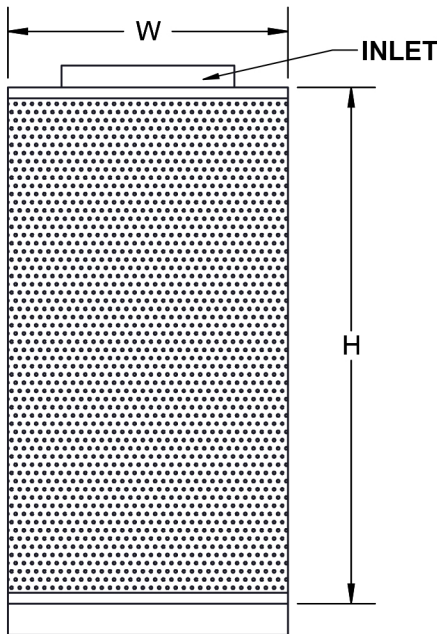

AFB - DISPLACEMENT VENTILATION

FRONT VIEW

SIDE VIEW

DIFFUSER DIMENSIONS							
AFB Size (Nominal WxH)	W	H	D	ØD	W1	K1	K2
13"x24"	12 3/4"	23 5/8"	12"	8"	6 3/8"	5 5/8"	2 1/4"
13"x48"	12 3/4"	47 1/4"	12"	8"	6 3/8"	5 5/8"	2 1/4"
16"x48"	15 1/2"	47 1/4"	14 3/8"	10"	7 3/4"	6 5/8"	2 11/16"
19"x60"	18 1/16"	59 1/16"	16 15/16"	12"	9 1/16"	8"	2 11/16"
23"x48"	22 3/16"	47 1/4"	20 11/16"	16"	11 1/8"	9 1/2"	3 1/16"
23"x71"	22 3/16"	70 7/8"	20 11/16"	16"	11 1/8"	9 1/2"	3 1/16"
28"x71"	27 11/16"	70 7/8"	25 3/8"	20"	13 7/8"	11 1/2"	3 13/16"
33"x71"	32 7/16"	70 7/8"	30 5/16"	24"	16 1/4"	14 1/8"	3 7/8"
39"x71"	38 3/4"	70 7/8"	36 13/16"	32"	19 3/8"	17 3/8"	3 1/2"

STANDARD FEATURES:

- 20 GA front panel
- Horizontal low velocity discharge at floor level
- Flow pattern at an angle of 180° enables large airflow rates with low residual velocities in the occupied zone.
- Detachable front panel and removable baffle enables cleaning of the unit and duct work.
- Round duct connection with integral gasket at the top or bottom of the diffuser.