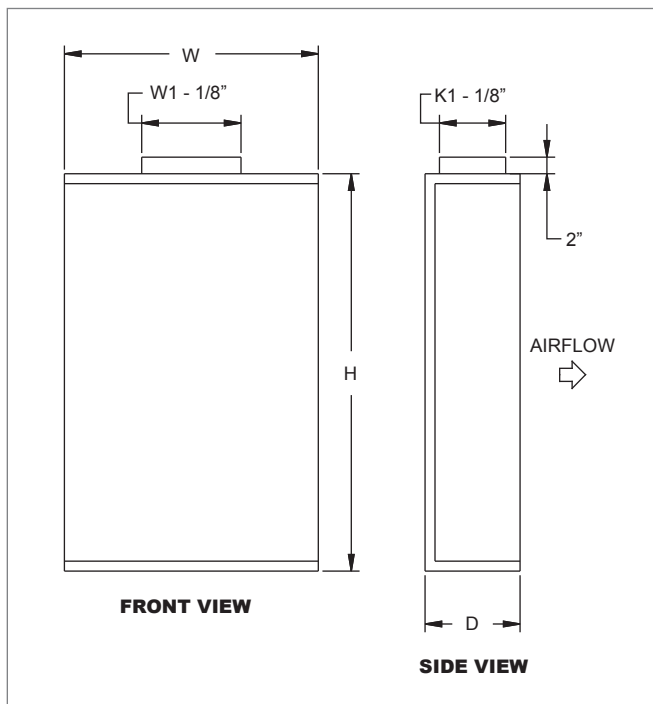

AFF Dimensional Information
AFF FRONT AND SIDE VIEWS

AFF DIMENSIONAL REFERENCES

AFF Size	W	H	D	W1	K1
12"x04"	30 3/16"	23 13/16"	7 3/8"	12"	4"
12"x04"	30 3/16"	47 7/16"	7 3/8"	12"	4"
24"x04"	38 1/16"	31 11/16"	7 3/8"	24"	4"
24"x04"	38 1/16"	47 7/16"	7 3/8"	24"	4"
24"x08"	42"	47 7/16"	11 5/16"	24"	8"
24"x08"	42"	71 1/16"	11 5/16"	24"	8"
32"x10"	47 15/16"	47 7/16"	13 1/4"	32"	10"
32"x10"	47 15/16"	71 1/16"	13 1/4"	32"	10"
40"x12"	59 3/4"	71 1/16"	15 1/4"	40"	12"
40"x20"	71 9/16"	71 1/16"	23 7/8"	40"	20"

AFF Reference Chart
AIRFLOW VS. NC LEVEL: AFF SERIES
