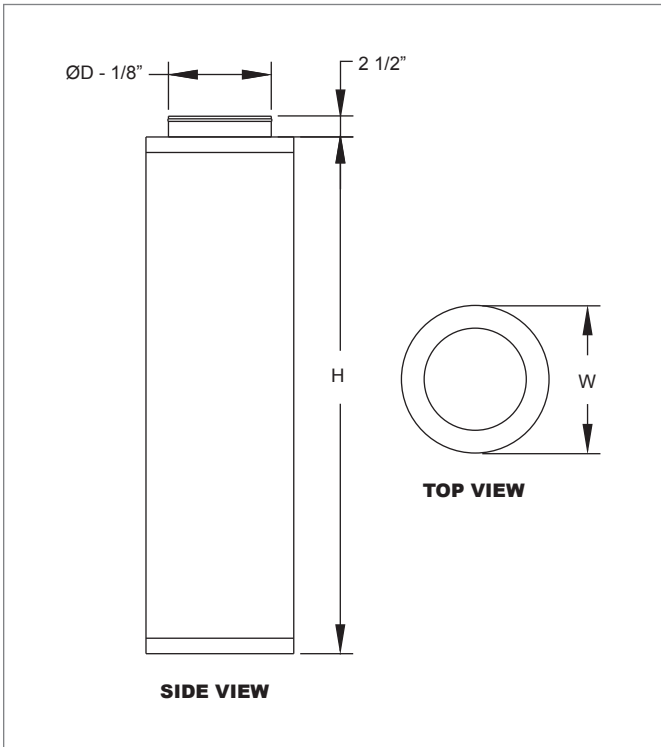

AFC Dimensional Information
AFC SIDE AND TOP VIEWS

AFC DIMENSIONAL REFERENCES

AFC Size (Nominal Dia. x H)	W	H	ØD
12"x40"	11 1/4"	39 3/8"	8"
14"x48"	13 1/4"	47 1/4"	10"
16"x48"	16"	47 1/4"	12"
20"x71"	19 15/16"	70 7/8"	16"
25"x71"	25"	70 7/8"	20"
32"x71"	31 13/16"	71"	24"

AFC ADDITIONAL SIZES AVAILABLE

W	H	ØD
12" Dia.	12" - 48" H	8"
18" Dia.	12" - 48" H	14"
24" Dia.	12" - 60" H	14", 16"
30" Dia.	24" - 60" H	14", 16", 18"
36" Dia.	24" - 48" H	14", 16", 18"

NOTE: 'H' is in 2" increments.