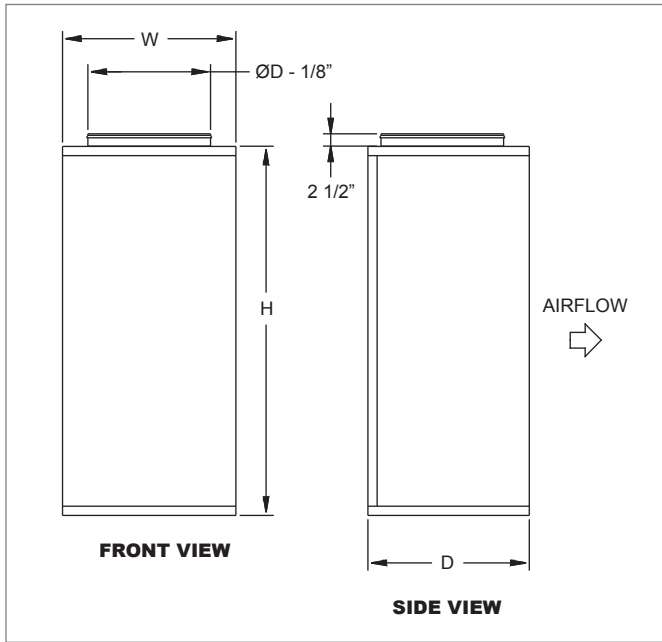

AFB Dimensional Information

AFB FRONT AND SIDE VIEWS

AFB DIMENSIONAL REFERENCES

AFB Size (Nominal WxH)	W	H	D	ØD
13"x24"	12 3/4"	23 5/8"	12"	8"
13"x48"	12 3/4"	47 1/4"	12"	8"
16"x48"	15 1/2"	47 1/4"	14 3/8"	10"
19"x60"	18 1/16"	59 1/16"	16 15/16"	12"
23"x48"	22 3/16"	47 1/4"	20 11/16"	16"
23"x71"	22 3/16"	70 7/8"	20 11/16"	16"
28"x71"	27 11/16"	70 7/8"	25 3/8"	20"
33"x71"	32 7/16"	70 7/8"	30 5/16"	24"
39"x71"	38 3/4"	70 7/8"	36 13/16"	32"