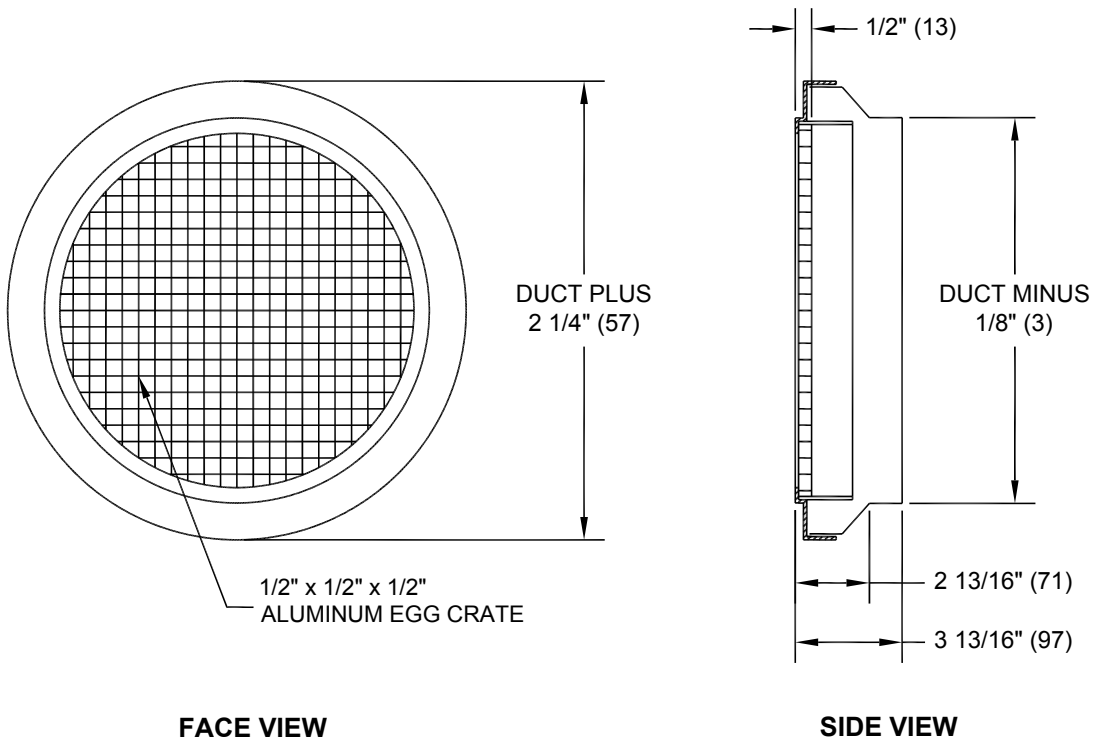

JOB NAME _____
 ARCHITECT _____
 ENGINEER _____
 CONTRACTOR _____
 LOCATION _____

SUBMITTAL SHEET
 Form Number GS0095.0 Effective Date 12/07
 NEW

REGC5RR - ROUND EGG CRATE GRILLE
ROUND REDUCER DUCT MOUNT

☐ REGC5RR

Available Duct Sizes									
6 (152)	8 (203)	10 (254)	12 (305)	14 (356)	16 (406)	18 (457)	20 (508)	22 (559)	24 (610)

STANDARD FEATURES:

1. Heavy Gage Aluminum Construction
2. 1/2" x 1/2" x 1/2" Grid Core
3. Mounts to Exposed Round Duct
4. Mounting screws included
5. Standard Finish is #70 Silver Metallic
6. Other finishes are available

**DIMENSIONS ARE GIVEN
 AS INCHES (MM)**