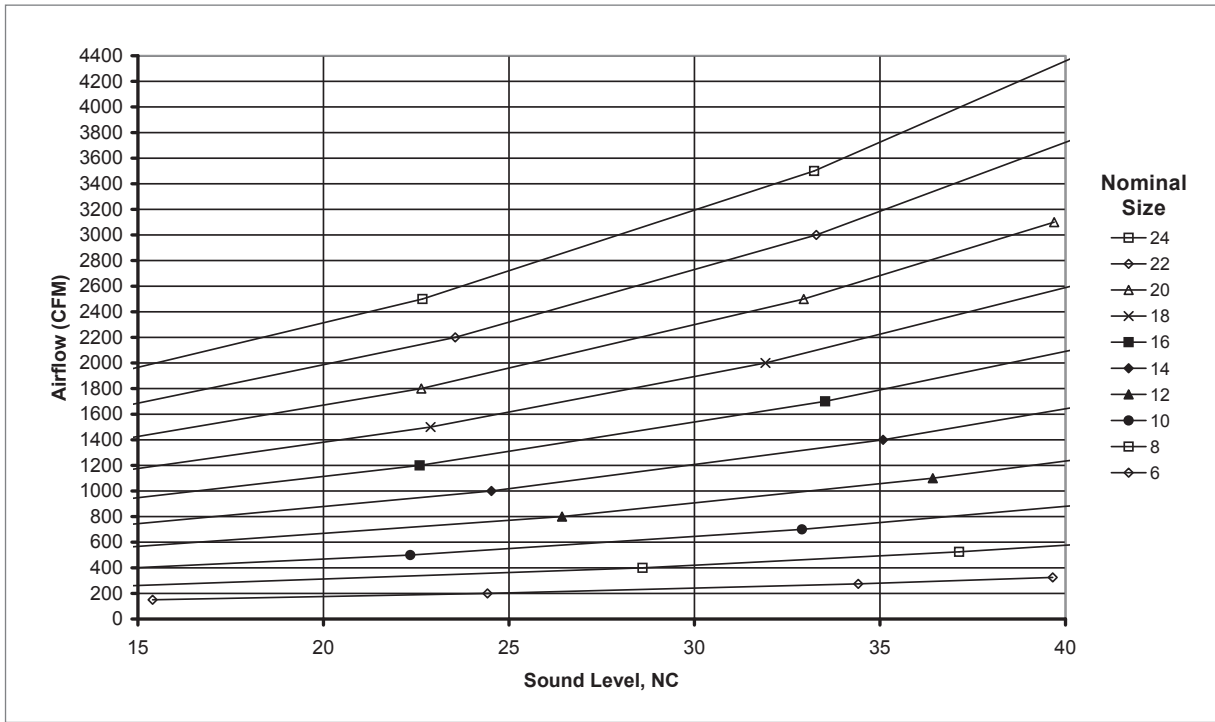

REGC5, REGC5RD, REGC5RR Supply Series Reference Chart

AIRFLOW VS. NC: REGC5, REGC5RD, REGC5RR

NOTE: Size 30 not charted.

REGC5, REGC5RD, REGC5RR Return Series Reference Chart

AIRFLOW VS. NC: REGC5, REGC5RD, REGC5RR

NOTE: Size 30 not charted.

AIR NOZZLES & ROUND GRILLES

REGC5