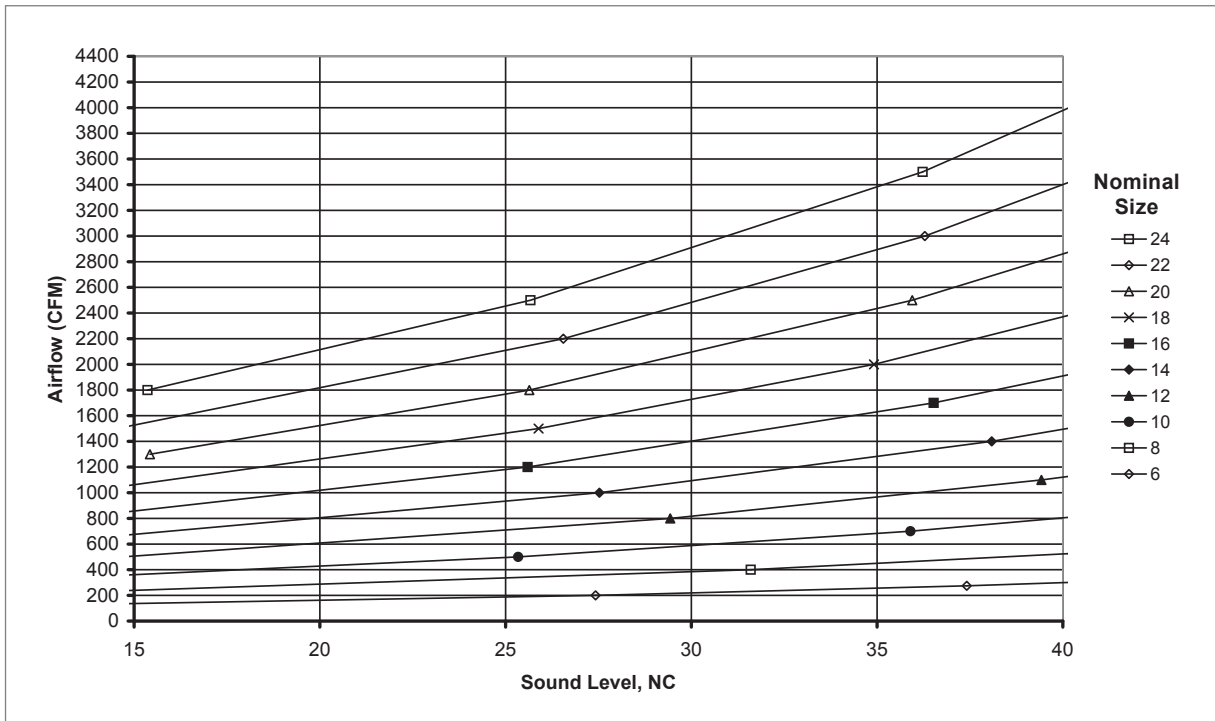

REGC5, REGC5RD, REGC5RR Supply Series Reference Chart

AIRFLOW VS. NC: REGC5, REGC5RD, REGC5RR

NOTE: Size 30 not charted.

REGC5, REGC5RD, REGC5RR Return Series Reference Chart

AIRFLOW VS. NC: REGC5, REGC5RD, REGC5RR

NOTE: Size 30 not charted.

AIR NOZZLES & ROUND GRILLES

REGC5