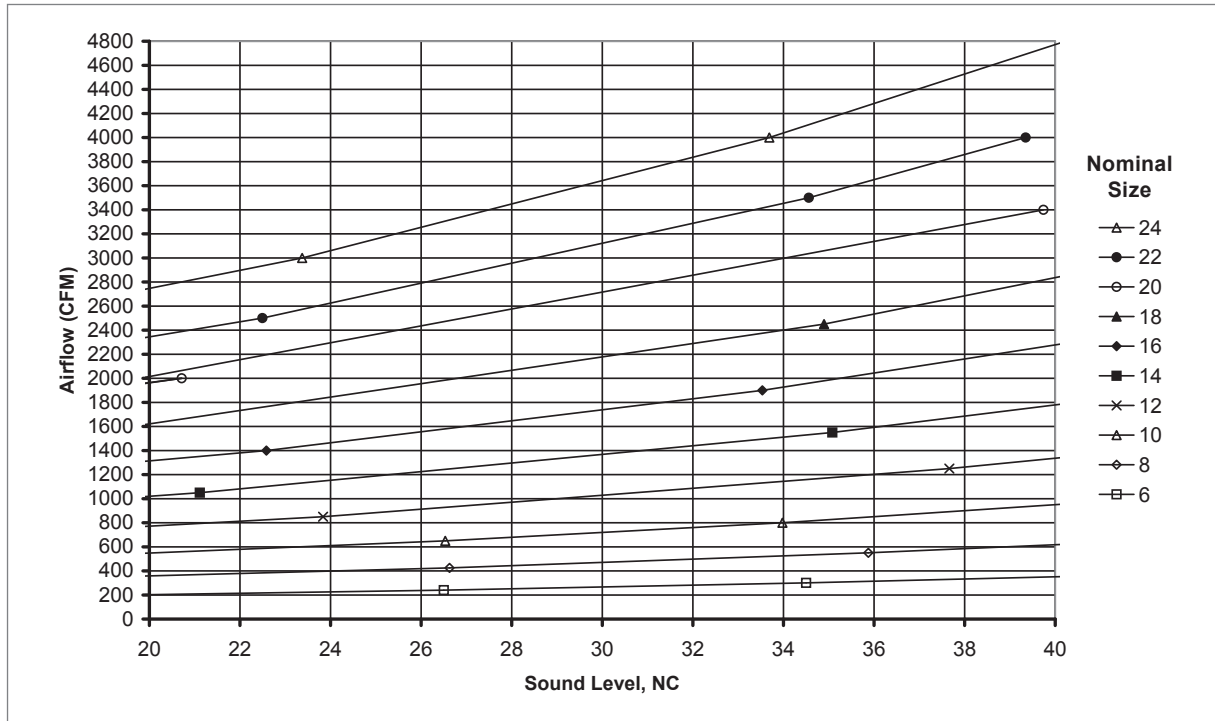

**R580, R5880, R580RD, R5880RD, R580RR, R5880RR Series Reference Chart**

AIRFLOW VS. NC: R580, R5880, R580RD, R5880RD, R580RR, R5880RR

AIR NOZZLES & ROUND GRILLES

5800-1-5800