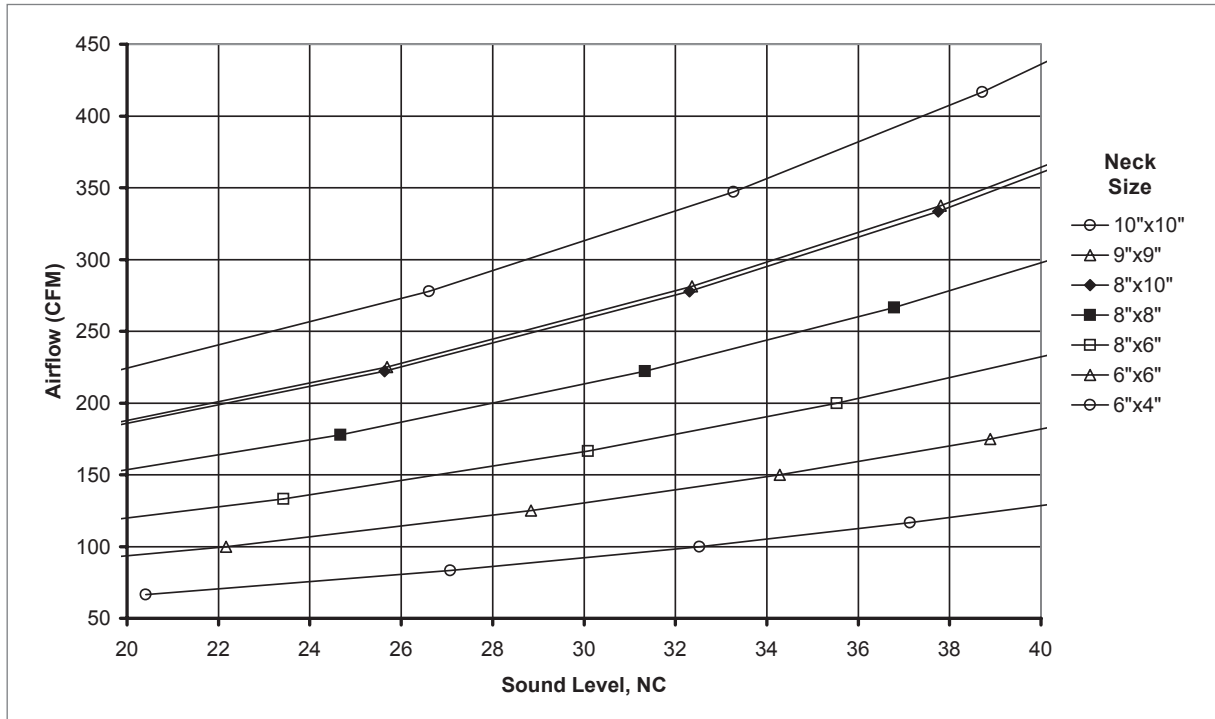

13SD Reference Charts

AIRFLOW VS. NC LEVEL: 13SD (NO DAMPER)

AIRFLOW VS. NC LEVEL: 13SD (NO DAMPER)

SECURITY GRILLES

13SD

13SD Reference Charts
AIRFLOW VS. NC LEVEL: 13SD (NO DAMPER)

AIRFLOW VS. NC LEVEL: 13SD (NO DAMPER)
