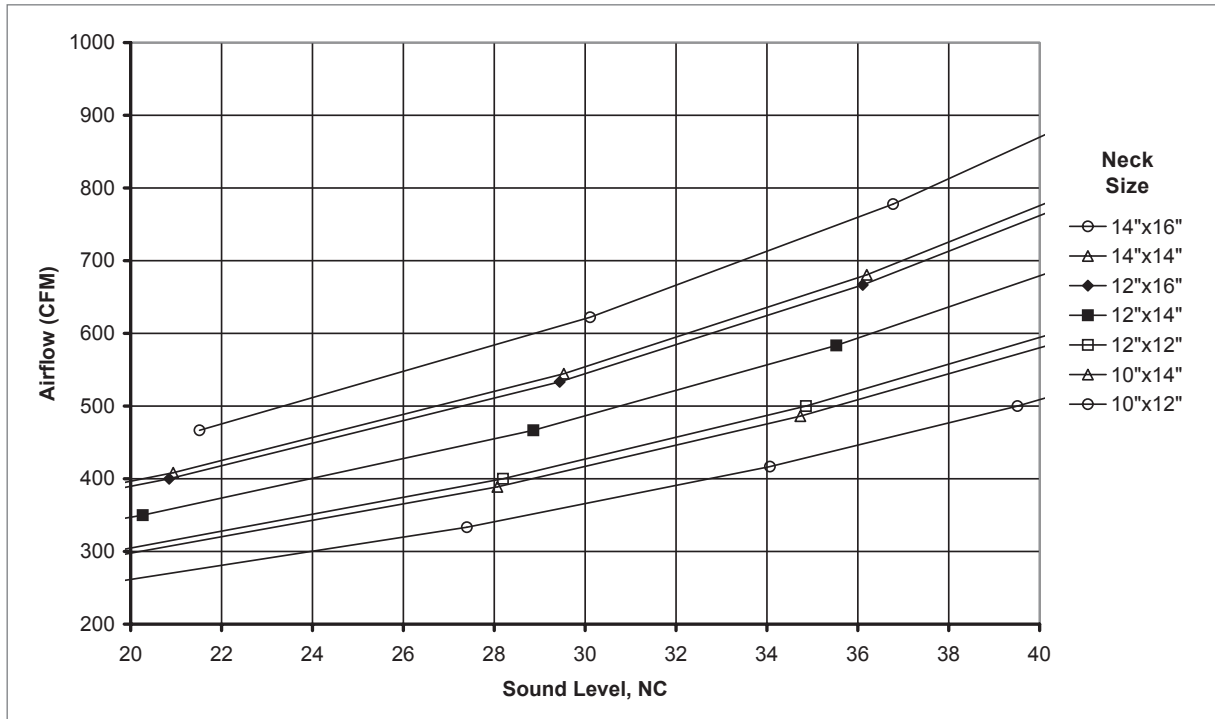

13SD Reference Charts

AIRFLOW VS. NC LEVEL: 13SD (NO DAMPER)

AIRFLOW VS. NC LEVEL: 13SD (NO DAMPER)

SECURITY GRILLES

13SD

13SD Reference Charts
AIRFLOW VS. NC LEVEL: 13SD (NO DAMPER)

AIRFLOW VS. NC LEVEL: 13SD (NO DAMPER)
