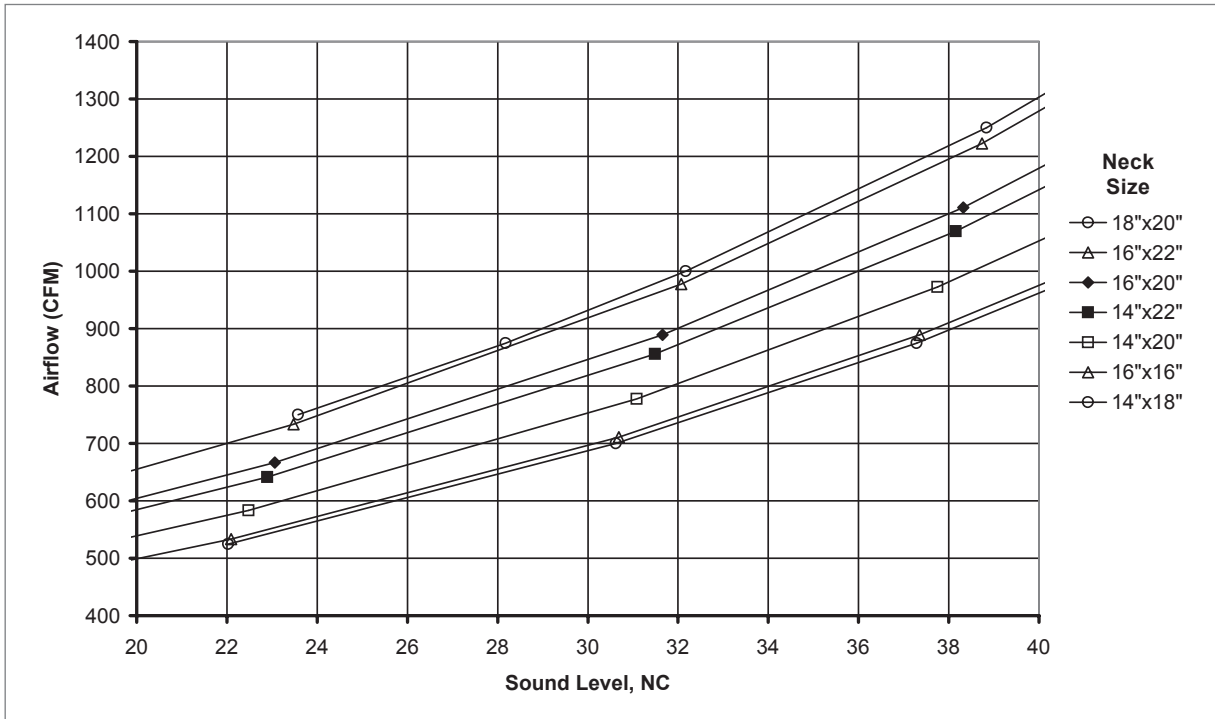

13SD Reference Charts

AIRFLOW VS. NC LEVEL: 13SD (NO DAMPER)

AIRFLOW VS. NC LEVEL: 13SD (NO DAMPER)

SECURITY GRILLES

13SD

13SD Reference Charts
AIRFLOW VS. NC LEVEL: 13SD (NO DAMPER)

AIRFLOW VS. NC LEVEL: 13SD (NO DAMPER)
