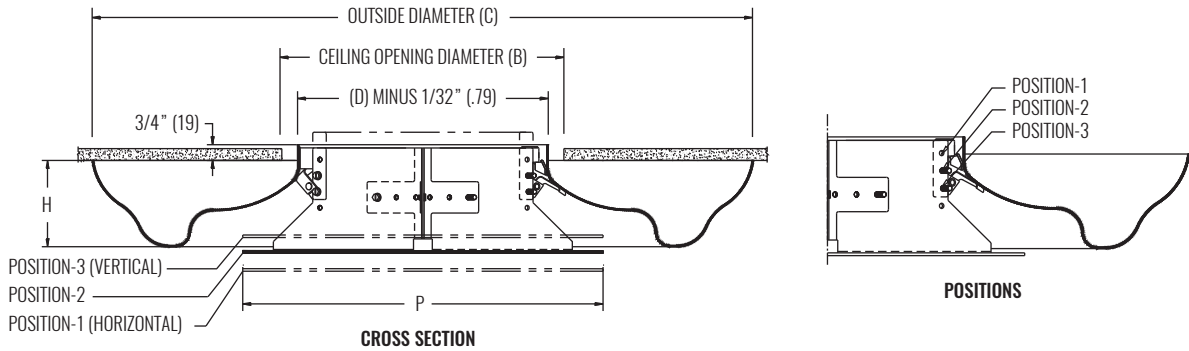

## DIMENSIONAL DATA | RM4PLQ (ANTI-SMUDGE)

AVAILABLE NECK SIZES				
NOMINAL DUCT DIAMETER	B	C	H	P
6"	7" (178)	17 3/8" (441)	2" (51)	6" (9)
8"	9" (229)	23 1/4" (591)	2 11/16" (68)	12" (305)
10"	11" (279)	29" (737)	3 1/4" (83)	15" (381)
12"	13" (330)	34 7/8" (886)	4" (102)	18" (457)
14"	15" (381)	40 5/8" (1032)	4 1/2" (114)	21" (533)

NOTES: Unit shipped in position 2. Dimensions in parentheses are millimeters (mm).