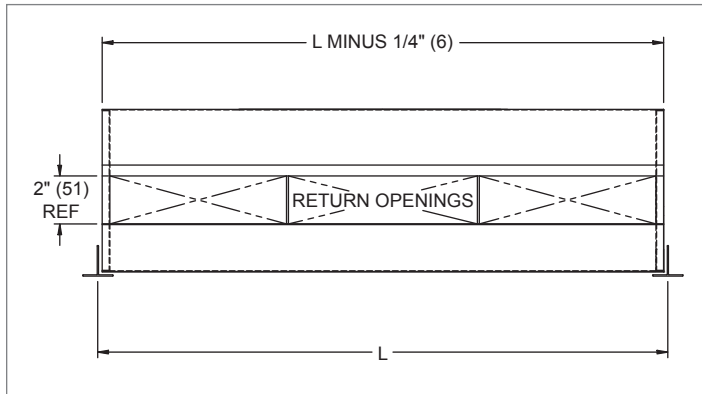

PTBSCDB, PTBSRCDB Dimensional Information

PTBSCDB, PTBSRCDB, INLET SIDE VIEW

PTBSCDB, CROSS SECTION

PTBSRCDB, RETURN SIDE VIEW

PTBSRCDB, CROSS SECTION

PTBSCDB, PTBSRCDB, PATTERN CONTROLLERS

PTBSCDB/PTBSRCDB, AVAILABLE INLET SIZES

Inlet Size	D	C
6" (152)	3" (76)	7 9/16" (192)
8" (203)	4" (102)	10 1/6" (256)
10" (254)	4" (102)	13 1/4" (337)

PTBSCDB, PTBSRCDB, AVAILABLE DOWNBLOW SLOT LENGTHS

Nominal L	DB
24" (610)	8" (203)
36" (914)	12" (305), 15" (381), 18" (457)
48" (1219)	12" (305), 15" (381), 18" (457)
60" (1524)	12" (305), 15" (381), 18" (457)

NOTE: Dimensions in parentheses are mm.

PTBSCDB, PTBSRCDB Air Patterns

PTBSCDB, PTBSRCDB, MANUALLY ADJUSTABLE DOWNBLOW AIR PATTERNS

PLENUM SLOT DIFFUSERS

PTBSCDB - PTBSRCDB