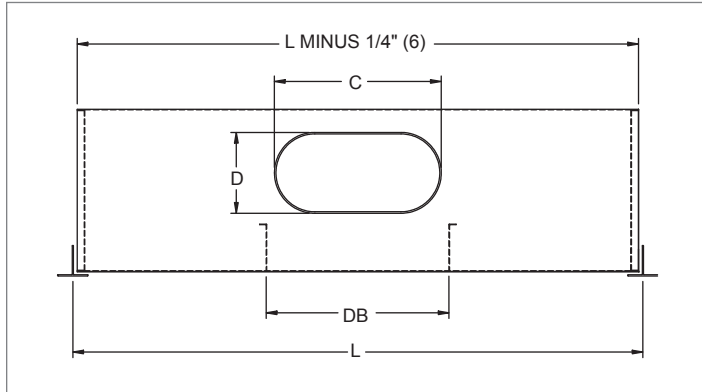

PTBSCDB, PTBSRCDB Dimensional Information

PTBSCDB, PTBSRCDB, INLET SIDE VIEW

PTBSCDB, CROSS SECTION

PTBSRCDB, RETURN SIDE VIEW

PTBSRCDB, CROSS SECTION

PTBSCDB, PTBSRCDB, PATTERN CONTROLLERS

PTBSCDB/PTBSRCDB, AVAILABLE INLET SIZES

Inlet Size	D	C
6" (152)	3" (76)	7 9/16" (192)
8" (203)	4" (102)	10 1/6" (256)
10" (254)	4" (102)	13 1/4" (337)

PTBSCDB, PTBSRCDB, AVAILABLE DOWNBLOW SLOT LENGTHS

Nominal L	DB
24" (610)	8" (203)
36" (914)	12" (305), 15" (381), 18" (457)
48" (1219)	12" (305), 15" (381), 18" (457)
60" (1524)	12" (305), 15" (381), 18" (457)

NOTE: Dimensions in parentheses are mm.

PTBSCDB, PTBSRCDB Air Patterns

PTBSCDB, PTBSRCDB, MANUALLY ADJUSTABLE DOWNBLOW AIR PATTERNS

PLENUM SLOT DIFFUSERS

PTBSCDB - PTBSRCDB