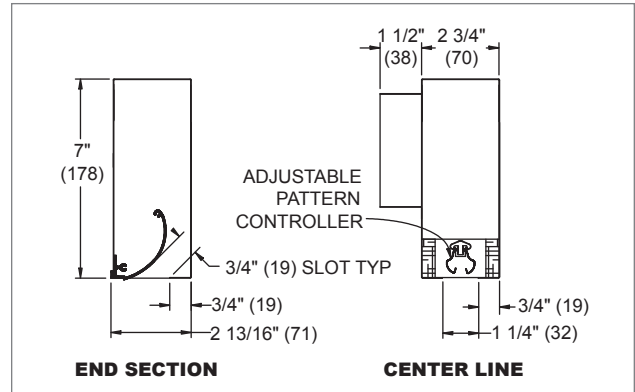

PTBSCDB, PTBSRCDB Dimensional Information

PTBSCDB, PTBSRCDB, INLET SIDE VIEW

PTBSCDB, CROSS SECTION

PTBSRCDB, RETURN SIDE VIEW

PTBSRCDB, CROSS SECTION

PTBSCDB, PTBSRCDB, PATTERN CONTROLLERS

PTBSCDB/PTBSRCDB, AVAILABLE INLET SIZES

Inlet Size	D	C
6" (152)	3" (76)	7 9/16" (192)
8" (203)	4" (102)	10 1/6" (256)
10" (254)	4" (102)	13 1/4" (337)

PTBSCDB, PTBSRCDB, AVAILABLE DOWNBLOW SLOT LENGTHS

Nominal L	DB
24" (610)	8" (203)
36" (914)	12" (305), 15" (381), 18" (457)
48" (1219)	12" (305), 15" (381), 18" (457)
60" (1524)	12" (305), 15" (381), 18" (457)

NOTE: Dimensions in parentheses are mm.

PTBSCDB, PTBSRCDB Air Patterns

PTBSCDB, PTBSRCDB, MANUALLY ADJUSTABLE DOWNBLOW AIR PATTERNS

PLENUM SLOT DIFFUSERS

PTBSCDB - PTBSRCDB