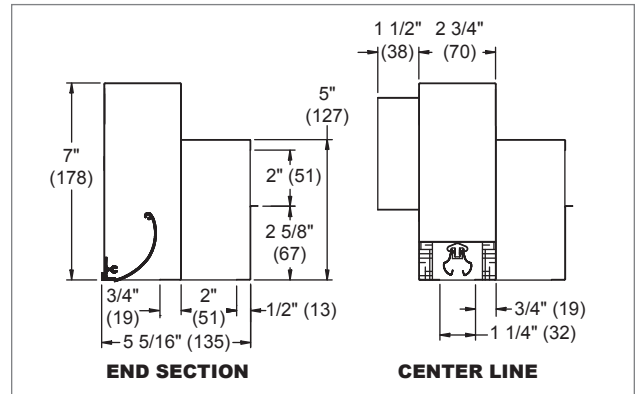

PTBSCDB, PTBSRCDB Dimensional Information

PTBSCDB, PTBSRCDB, INLET SIDE VIEW

PTBSCDB, CROSS SECTION

PTBSRCDB, RETURN SIDE VIEW

PTBSRCDB, CROSS SECTION

PTBSCDB, PTBSRCDB, PATTERN CONTROLLERS

PTBSCDB/PTBSRCDB, AVAILABLE INLET SIZES

Inlet Size	D	C
6" (152)	3" (76)	7 9/16" (192)
8" (203)	4" (102)	10 1/6" (256)
10" (254)	4" (102)	13 1/4" (337)

PTBSCDB, PTBSRCDB, AVAILABLE DOWNBLOW SLOT LENGTHS

Nominal L	DB
24" (610)	8" (203)
36" (914)	12" (305), 15" (381), 18" (457)
48" (1219)	12" (305), 15" (381), 18" (457)
60" (1524)	12" (305), 15" (381), 18" (457)

NOTE: Dimensions in parentheses are mm.

PTBSCDB, PTBSRCDB Air Patterns

PTBSCDB, PTBSRCDB, MANUALLY ADJUSTABLE DOWNBLOW AIR PATTERNS

PLENUM SLOT DIFFUSERS

PTBSCDB - PTBSRCDB