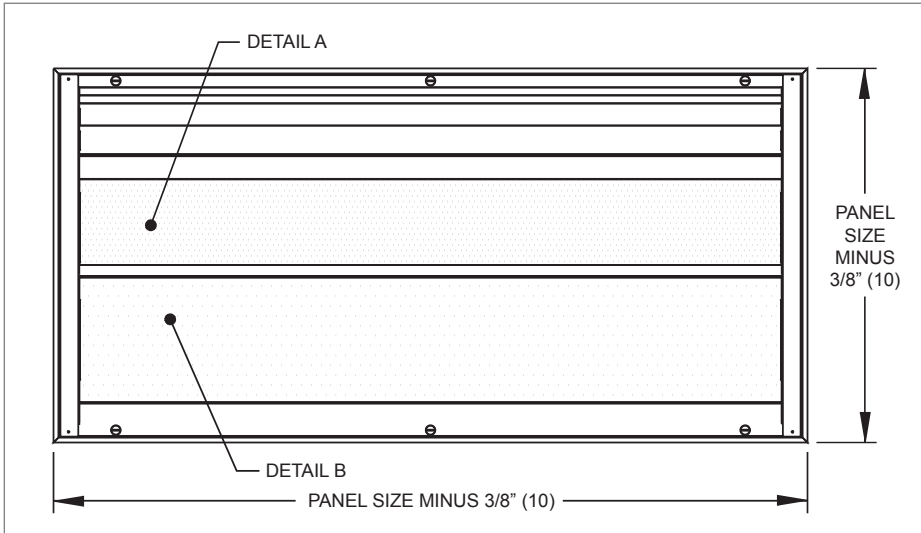

5RFHF, 9RFHF, 180° PERFORATION DETAIL A

5RFHF, 9RFHF, 180° PERFORATION DETAIL B

5RFHF, 9RFHF, 180° SAFETY CABLES

5RFHF, 9RFHF, 180° AVAILABLE SIZES

Unit Size	48"x24"	24"x24"
Neck Size	10" (245)	8" (196)
	12" (294)	10" (245)

NOTE: Dimensions in parentheses are mm.

CRITICAL ROOM PRODUCTS

 R
A
D
I
A
F
L
O

© KRUEGER 2012

Radioflo™ (5RFHF, 9RFHF) Dimensional Information

5RFHF, 9RFHF, 90° FACE VIEW

5RFHF, 9RFHF, 90° CROSS SECTION

5RFHF, 9RFHF, 90° SIDE VIEW

5RFHF, 9RFHF, 90° SURFACE MOUNT

5RFHF, 9RFHF, 90° LAY-IN T-BAR

5RFHF, 9RFHF, 90° PERFORATION DETAIL A

5RFHF, 9RFHF, 90° PERFORATION DETAIL B

5RFHF, 9RFHF, 90° SAFETY CABLES

5RFHF, 9RFHF, 90°, AVAILABLE SIZES

Unit Size	48"x24"	24"x24"
Neck Size	10" (245)	8" (196)
	12" (294)	10" (245)

NOTE: Dimensions in parentheses are mm.