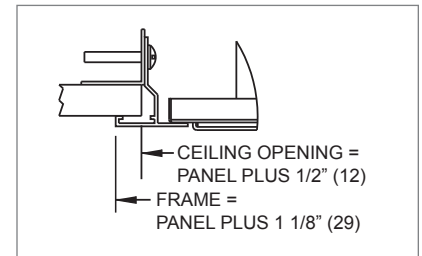

5RFHF, 9RFHF, 90° SURFACE MOUNT

5RFHF, 9RFHF, 90° LAY-IN T-BAR