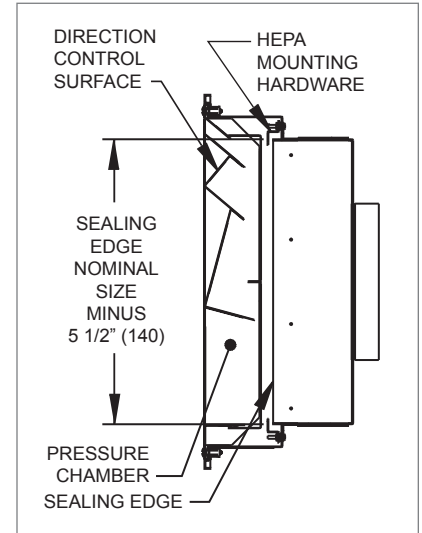

5RFHF, 9RFHF, 180° PERFORATION DETAIL A

5RFHF, 9RFHF, 180° PERFORATION DETAIL B

5RFHF, 9RFHF, 180° SAFETY CABLES

5RFHF, 9RFHF, 180° AVAILABLE SIZES

Unit Size	48"x24"	24"x24"
Neck Size	10" (245)	8" (196)
	12" (294)	10" (245)

NOTE: Dimensions in parentheses are mm.

CRITICAL ROOM PRODUCTS

 R
A
D
I
A
F
L
O

© KRUEGER 2012

Radioflo™ (5RFHF, 9RFHF) Dimensional Information

5RFHF, 9RFHF, 90° FACE VIEW

5RFHF, 9RFHF, 90° CROSS SECTION

5RFHF, 9RFHF, 90° SIDE VIEW

5RFHF, 9RFHF, 90° SURFACE MOUNT

5RFHF, 9RFHF, 90° LAY-IN T-BAR

5RFHF, 9RFHF, 90° PERFORATION DETAIL A

5RFHF, 9RFHF, 90° PERFORATION DETAIL B

5RFHF, 9RFHF, 90° SAFETY CABLES

5RFHF, 9RFHF, 90°, AVAILABLE SIZES

Unit Size	48"x24"	24"x24"
Neck Size	10" (245)	8" (196)
	12" (294)	10" (245)

NOTE: Dimensions in parentheses are mm.