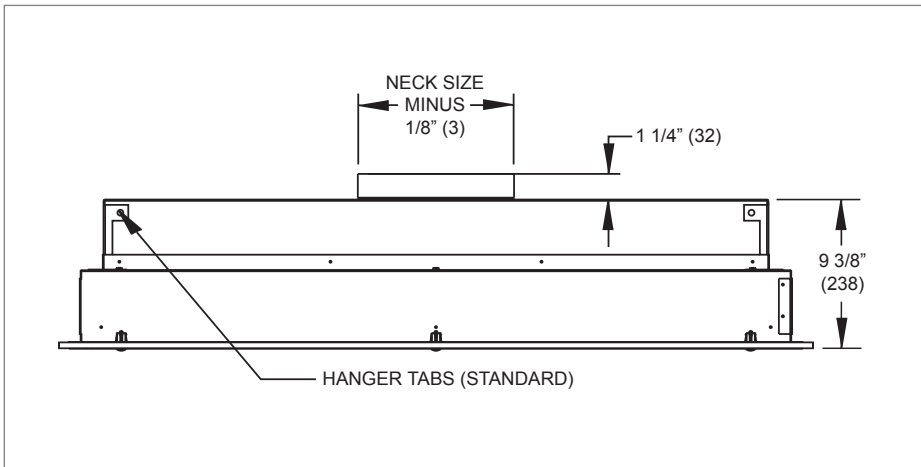

5RFHF, 9RFHF, 180° PERFORATION DETAIL A

5RFHF, 9RFHF, 180° PERFORATION DETAIL B

5RFHF, 9RFHF, 180° SAFETY CABLES

5RFHF, 9RFHF, 180° AVAILABLE SIZES

Unit Size	48"x24"	24"x24"
Neck Size	10" (245)	8" (196)
	12" (294)	10" (245)

NOTE: Dimensions in parentheses are mm.

CRITICAL ROOM PRODUCTS

 R
A
D
I
A
F
L
O

© KRUEGER 2012

Radioflo™ (5RFHF, 9RFHF) Dimensional Information

5RFHF, 9RFHF, 90° FACE VIEW

5RFHF, 9RFHF, 90° CROSS SECTION

5RFHF, 9RFHF, 90° SIDE VIEW

5RFHF, 9RFHF, 90° SURFACE MOUNT

5RFHF, 9RFHF, 90° LAY-IN T-BAR

5RFHF, 9RFHF, 90° PERFORATION DETAIL A

5RFHF, 9RFHF, 90° PERFORATION DETAIL B

5RFHF, 9RFHF, 90° SAFETY CABLES

5RFHF, 9RFHF, 90°, AVAILABLE SIZES

Unit Size	48"x24"	24"x24"
Neck Size	10" (245)	8" (196)
	12" (294)	10" (245)

NOTE: Dimensions in parentheses are mm.