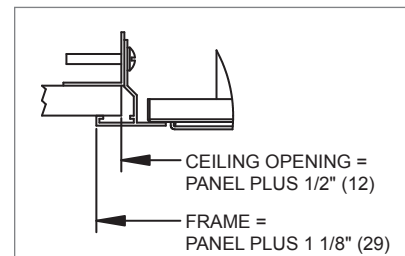

Radioflo™ (5RFHF, 9RFHF) Dimensional Information
5RFHF, 9RFHF, 180° FACE VIEW

5RFHF, 9RFHF, 180° CROSS SECTION

5RFHF, 9RFHF, 180° SIDE VIEW

5RFHF, 9RFHF, 180° SURFACE MOUNT

5RFHF, 9RFHF, 180° LAY-IN T-BAR

5RFHF, 9RFHF, 180° PERFORATION DETAIL A

5RFHF, 9RFHF, 180° PERFORATION DETAIL B

5RFHF, 9RFHF, 180° SAFETY CABLES

5RFHF, 9RFHF, 180° AVAILABLE SIZES

Unit Size	48"x24"	24"x24"
Neck Size	10" (245)	8" (196)
	12" (294)	10" (245)

NOTE: Dimensions in parentheses are mm.

CRITICAL ROOM PRODUCTS

 R
A
D
I
A
F
L
O

© KRUEGER 2012

Radioflo™ (5RFHF, 9RFHF) Dimensional Information

5RFHF, 9RFHF, 90° FACE VIEW

5RFHF, 9RFHF, 90° CROSS SECTION

5RFHF, 9RFHF, 90° SIDE VIEW

Unit Size	48"x24"	24"x24"
Neck Size	10" (245)	8" (196)
	12" (294)	10" (245)

NOTE: Dimensions in parentheses are mm.