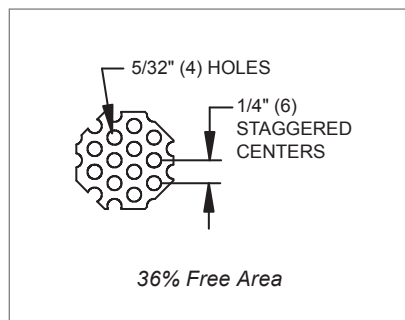

Radioflo™ (5RFHF, 9RFHF) Dimensional Information
5RFHF, 9RFHF, 180° FACE VIEW

5RFHF, 9RFHF, 180° CROSS SECTION

5RFHF, 9RFHF, 180° SIDE VIEW

5RFHF, 9RFHF, 180° SURFACE MOUNT

5RFHF, 9RFHF, 180° LAY-IN T-BAR

5RFHF, 9RFHF, 180° PERFORATION DETAIL A

5RFHF, 9RFHF, 180° PERFORATION DETAIL B

5RFHF, 9RFHF, 180° SAFETY CABLES

5RFHF, 9RFHF, 180° AVAILABLE SIZES

Unit Size	48"x24"	24"x24"
Neck Size	10" (245)	8" (196)
	12" (294)	10" (245)

NOTE: Dimensions in parentheses are mm.

CRITICAL ROOM PRODUCTS

 R
A
D
I
A
F
L
O

© KRUEGER 2012

Radioflo™ (5RFHF, 9RFHF) Dimensional Information

5RFHF, 9RFHF, 90° FACE VIEW

5RFHF, 9RFHF, 90° CROSS SECTION

5RFHF, 9RFHF, 90° SIDE VIEW

Unit Size	48"x24"	24"x24"
Neck Size	10" (245)	8" (196)
	12" (294)	10" (245)

NOTE: Dimensions in parentheses are mm.