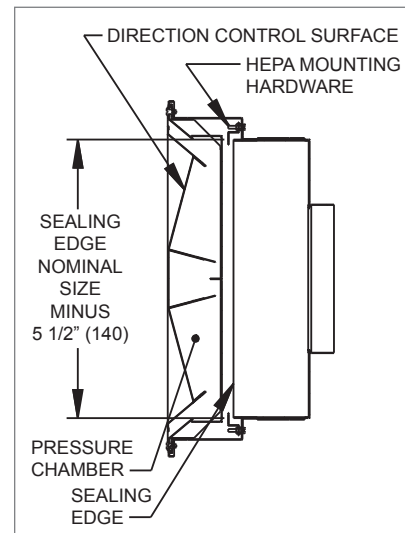

Radioflo™ (5RFHF, 9RFHF) Dimensional Information
5RFHF, 9RFHF, 180° FACE VIEW

5RFHF, 9RFHF, 180° CROSS SECTION

5RFHF, 9RFHF, 180° SIDE VIEW

5RFHF, 9RFHF, 180° SURFACE MOUNT

5RFHF, 9RFHF, 180° LAY-IN T-BAR

5RFHF, 9RFHF, 180° PERFORATION DETAIL A

5RFHF, 9RFHF, 180° PERFORATION DETAIL B

5RFHF, 9RFHF, 180° SAFETY CABLES

5RFHF, 9RFHF, 180° AVAILABLE SIZES

Unit Size	48"x24"	24"x24"
Neck Size	10" (245)	8" (196)
	12" (294)	10" (245)

NOTE: Dimensions in parentheses are mm.

CRITICAL ROOM PRODUCTS

 R
A
D
I
A
F
L
O

© KRUEGER 2012

Radioflo™ (5RFHF, 9RFHF) Dimensional Information

5RFHF, 9RFHF, 90° FACE VIEW

5RFHF, 9RFHF, 90° CROSS SECTION

5RFHF, 9RFHF, 90° SIDE VIEW

Unit Size	48"x24"	24"x24"
Neck Size	10" (245)	8" (196)
	12" (294)	10" (245)

NOTE: Dimensions in parentheses are mm.