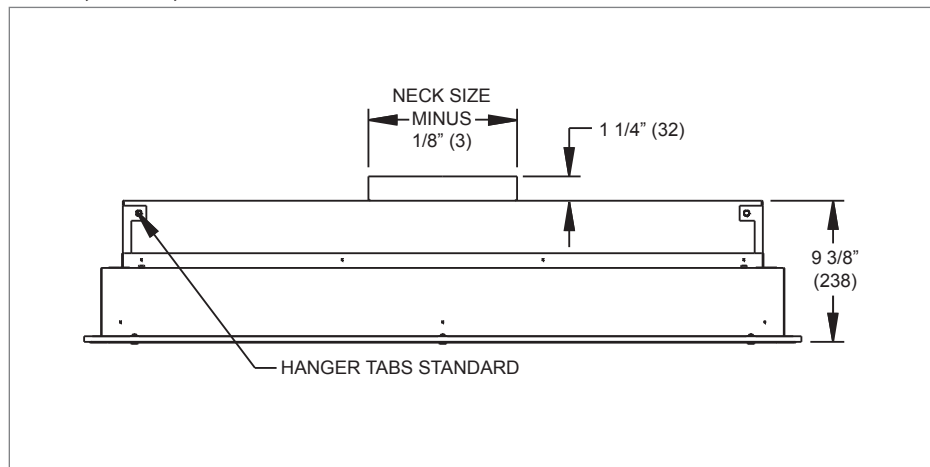

Radioflo™ (5RFHF, 9RFHF) Dimensional Information
5RFHF, 9RFHF, 180° FACE VIEW

5RFHF, 9RFHF, 180° CROSS SECTION

5RFHF, 9RFHF, 180° SIDE VIEW

5RFHF, 9RFHF, 180° SURFACE MOUNT

5RFHF, 9RFHF, 180° LAY-IN T-BAR

5RFHF, 9RFHF, 180° PERFORATION DETAIL A

5RFHF, 9RFHF, 180° PERFORATION DETAIL B

5RFHF, 9RFHF, 180° SAFETY CABLES

5RFHF, 9RFHF, 180° AVAILABLE SIZES

Unit Size	48"x24"	24"x24"
Neck Size	10" (245)	8" (196)
	12" (294)	10" (245)

NOTE: Dimensions in parentheses are mm.

CRITICAL ROOM PRODUCTS

 R
A
D
I
A
F
L
O

© KRUEGER 2012

Radioflo™ (5RFHF, 9RFHF) Dimensional Information

5RFHF, 9RFHF, 90° FACE VIEW

5RFHF, 9RFHF, 90° CROSS SECTION

5RFHF, 9RFHF, 90° SIDE VIEW

Unit Size	48"x24"	24"x24"
Neck Size	10" (245)	8" (196)
	12" (294)	10" (245)

NOTE: Dimensions in parentheses are mm.