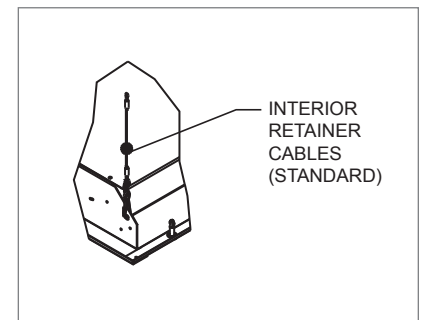

5RFHF, 9RFHF, 90° SURFACE MOUNT

5RFHF, 9RFHF, 90° LAY-IN T-BAR

5RFHF, 9RFHF, 90° PERFORATION DETAIL A

5RFHF, 9RFHF, 90° PERFORATION DETAIL B

5RFHF, 9RFHF, 90° SAFETY CABLES

5RFHF, 9RFHF, 90°, AVAILABLE SIZES

Unit Size	48"x24"	24"x24"
Neck Size	10" (245)	8" (196)
	12" (294)	10" (245)

NOTE: Dimensions in parentheses are mm.