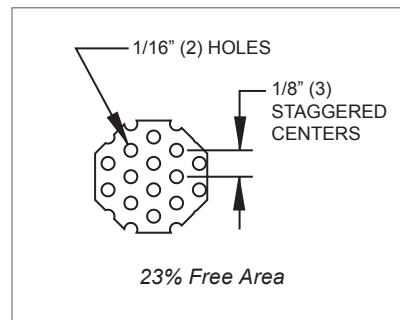

5RFHF, 9RFHF, 180° PERFORATION DETAIL A

5RFHF, 9RFHF, 180° PERFORATION DETAIL B

5RFHF, 9RFHF, 180° SAFETY CABLES

5RFHF, 9RFHF, 180° AVAILABLE SIZES

Unit Size	48"x24"	24"x24"
Neck Size	10" (245)	8" (196)
	12" (294)	10" (245)

NOTE: Dimensions in parentheses are mm.

CRITICAL ROOM PRODUCTS

 R
A
D
I
A
F
L
O

© KRUEGER 2012

Radioflo™ (5RFHF, 9RFHF) Dimensional Information

5RFHF, 9RFHF, 90° FACE VIEW

5RFHF, 9RFHF, 90° CROSS SECTION

5RFHF, 9RFHF, 90° SIDE VIEW

5RFHF, 9RFHF, 90° SURFACE MOUNT

5RFHF, 9RFHF, 90° LAY-IN T-BAR

5RFHF, 9RFHF, 90° PERFORATION DETAIL A

5RFHF, 9RFHF, 90° PERFORATION DETAIL B

5RFHF, 9RFHF, 90° SAFETY CABLES

5RFHF, 9RFHF, 90°, AVAILABLE SIZES

Unit Size	48"x24"	24"x24"
Neck Size	10" (245)	8" (196)
	12" (294)	10" (245)

NOTE: Dimensions in parentheses are mm.