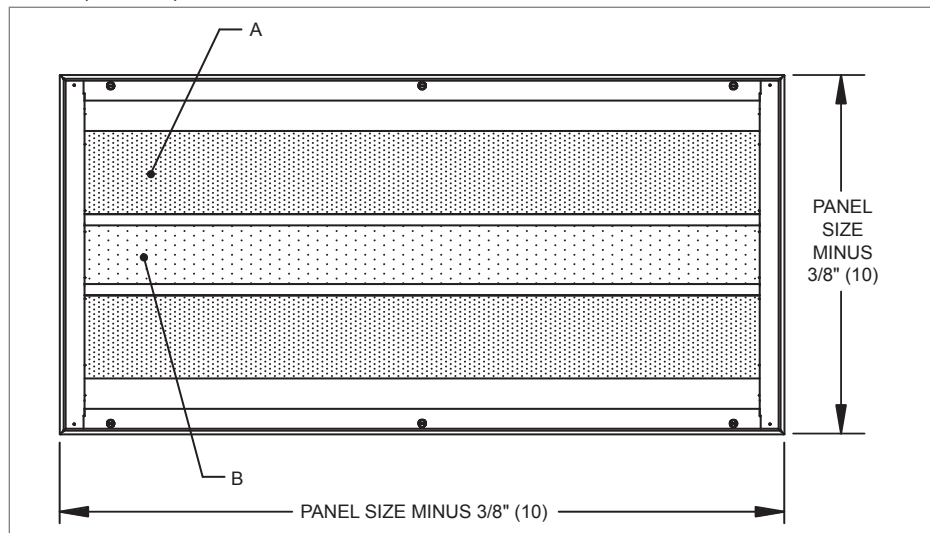

Radioflo™ (5RFHF, 9RFHF) Dimensional Information
5RFHF, 9RFHF, 180° FACE VIEW

5RFHF, 9RFHF, 180° CROSS SECTION

5RFHF, 9RFHF, 180° SIDE VIEW

5RFHF, 9RFHF, 180° SURFACE MOUNT

5RFHF, 9RFHF, 180° LAY-IN T-BAR

5RFHF, 9RFHF, 180° PERFORATION DETAIL A

5RFHF, 9RFHF, 180° PERFORATION DETAIL B

5RFHF, 9RFHF, 180° SAFETY CABLES

5RFHF, 9RFHF, 180° AVAILABLE SIZES

Unit Size	48"x24"	24"x24"
Neck Size	10" (245)	8" (196)
	12" (294)	10" (245)

NOTE: Dimensions in parentheses are mm.

CRITICAL ROOM PRODUCTS

 R
A
D
I
A
F
L
O

© KRUEGER 2012

Radioflo™ (5RFHF, 9RFHF) Dimensional Information

5RFHF, 9RFHF, 90° FACE VIEW

5RFHF, 9RFHF, 90° CROSS SECTION

5RFHF, 9RFHF, 90° SIDE VIEW

Unit Size	48"x24"	24"x24"
Neck Size	10" (245)	8" (196)
	12" (294)	10" (245)

NOTE: Dimensions in parentheses are mm.