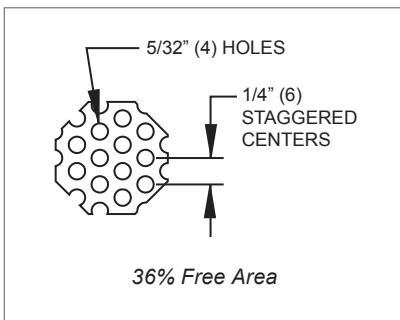

5RFHF, 9RFHF, 180° PERFORATION DETAIL A

5RFHF, 9RFHF, 180° PERFORATION DETAIL B

5RFHF, 9RFHF, 180° SAFETY CABLES

5RFHF, 9RFHF, 180° AVAILABLE SIZES

Unit Size	48"x24"	24"x24"
Neck Size	10" (245)	8" (196)
	12" (294)	10" (245)

NOTE: Dimensions in parentheses are mm.

CRITICAL ROOM PRODUCTS

 R
A
D
I
A
F
L
O

© KRUEGER 2012

Radioflo™ (5RFHF, 9RFHF) Dimensional Information

5RFHF, 9RFHF, 90° FACE VIEW

5RFHF, 9RFHF, 90° CROSS SECTION

5RFHF, 9RFHF, 90° SIDE VIEW

5RFHF, 9RFHF, 90° SURFACE MOUNT

5RFHF, 9RFHF, 90° LAY-IN T-BAR

5RFHF, 9RFHF, 90° PERFORATION DETAIL A

5RFHF, 9RFHF, 90° PERFORATION DETAIL B

5RFHF, 9RFHF, 90° SAFETY CABLES

5RFHF, 9RFHF, 90°, AVAILABLE SIZES

Unit Size	48"x24"	24"x24"
Neck Size	10" (245)	8" (196)
	12" (294)	10" (245)

NOTE: Dimensions in parentheses are mm.