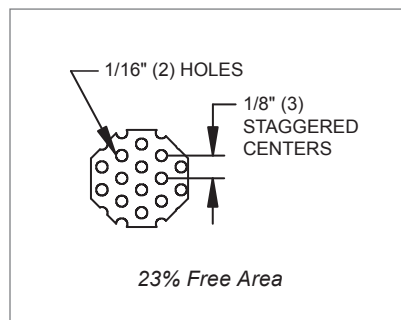

Radioflo™ (5RFHF, 9RFHF) Dimensional Information
5RFHF, 9RFHF, 180° FACE VIEW

5RFHF, 9RFHF, 180° CROSS SECTION

5RFHF, 9RFHF, 180° SIDE VIEW

5RFHF, 9RFHF, 180° SURFACE MOUNT

5RFHF, 9RFHF, 180° LAY-IN T-BAR

5RFHF, 9RFHF, 180° PERFORATION DETAIL A

5RFHF, 9RFHF, 180° PERFORATION DETAIL B

5RFHF, 9RFHF, 180° SAFETY CABLES

5RFHF, 9RFHF, 180° AVAILABLE SIZES

Unit Size	48"x24"	24"x24"
Neck Size	10" (245)	8" (196)
	12" (294)	10" (245)

NOTE: Dimensions in parentheses are mm.

CRITICAL ROOM PRODUCTS

 R
A
D
I
A
F
L
O

© KRUEGER 2012

Radioflo™ (5RFHF, 9RFHF) Dimensional Information

5RFHF, 9RFHF, 90° FACE VIEW

5RFHF, 9RFHF, 90° CROSS SECTION

5RFHF, 9RFHF, 90° SIDE VIEW

Unit Size	48"x24"	24"x24"
Neck Size	10" (245)	8" (196)
	12" (294)	10" (245)

NOTE: Dimensions in parentheses are mm.