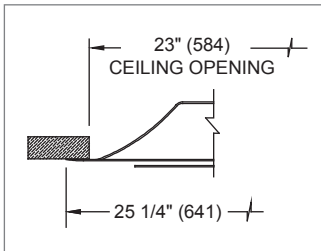

PLQ, 5PLQ, PLQR, AVAILABLE FRAMES

**PLQ, 5PLQ, PLQR,
FRAME 22, 24"x24"
PANEL, SURFACE MOUNT**