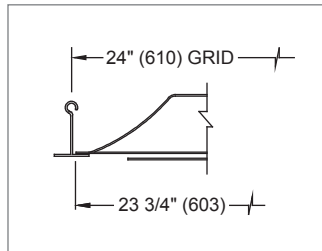

PLQ, 5PLQ, PLQR, AVAILABLE FRAMES

**PLQ, 5PLQ, PLQR,
FRAME 23, 24"x24"
PANEL, LAY-IN T-BAR**