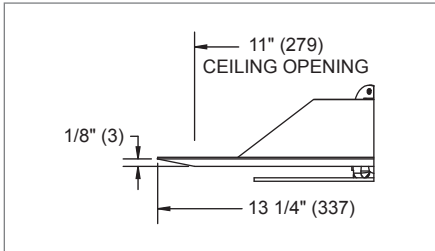

PLQ, 5PLQ, PLQR Frame Styles

**PLQ, PLQR, 5PLQ
FRAME 22, 12"x12" PANEL
SURFACE MOUNT**