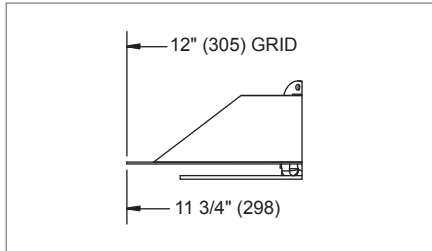

**PLQ, PLQR, 5PLQ
FRAME 23, 12"x12" PANEL
LAY-IN T-BAR**