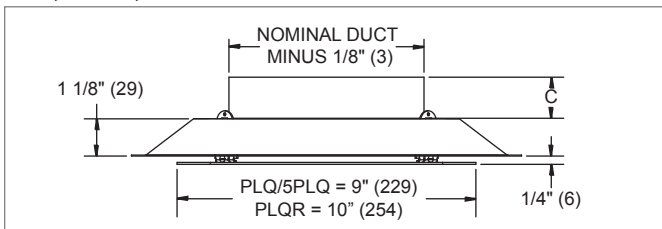

ACCESSORIES

- Dampers
- Straightening Grid

PANEL SIZES

- 12"x12" (Plaque drops 1/4" below ceiling.)
- 24"x24" (Plaque drops 1/4" below ceiling.)

FINISHES

- Standard finish is #44 British White.
- Optional finishes available.

PLQ, 5PLQ, PLQR Dimensional Information

PLQ, 5PLQ, FACE VIEW

PLQR, FACE VIEW

PLQ, PLQR, 12"x12" PANEL SIDE VIEW

PLQ, 5PLQ, PLQR, 24"x24" PANEL SIDE VIEW

NOTES: Dimensions in parentheses are mm. See tables on next page for value of 'C'.

PLQ, 5PLQ, PLQR, AVAILABLE NECK SIZES

12" x 12" Panel	
Nominal Duct Size	C
6" (152)	1 1/8" (29)
7" (178)	1 1/8" (29)
8" (203)	1 1/4" (32)

See previous page, Side Views, for references to dimension 'C'.

24" x 24" Panel	
Nominal Duct Size	C
6" (152)	1 1/8" (29)
8" (203)	1 1/4" (32)
10" (254)	1 3/8" (35)
12" (305)	1 3/8" (35)
14" (356)	1 3/8" (35)
15" (381)	1 3/8" (35)

Dimensions in parentheses are mm. Dash indicates not available.

Reference charts, performance data, and engineering specifications are continued, beginning on page A1-16.

PLQ, 5PLQ, PLQR Directional Blow Tabs (DBT & 5DBT)
PLQ, 5PLQ, PLQR, 12"x12" & 24"x24" PANELS
