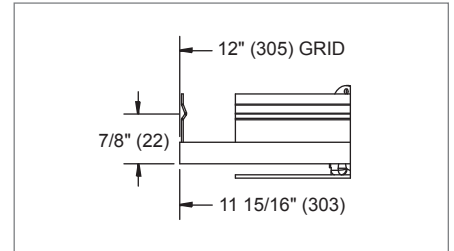

**PLQ, PLQR
FRAME 24, 12"x12" PANEL
SNAP-IN T-BAR**