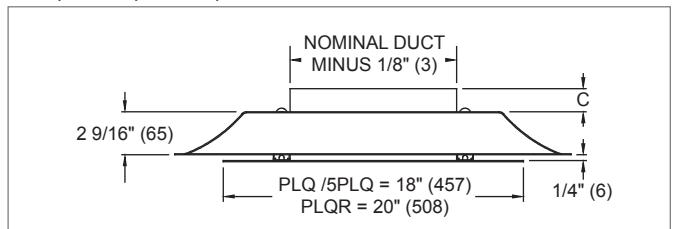

ACCESSORIES

- Dampers
- Straightening Grid

PANEL SIZES

- 12"x12" (Plaque drops 1/4" below ceiling.)
- 24"x24" (Plaque drops 1/4" below ceiling.)

FINISHES

- Standard finish is #44 British White.
- Optional finishes available.

PLQ, 5PLQ, PLQR Dimensional Information

PLQ, 5PLQ, FACE VIEW

PLQR, FACE VIEW

PLQ, PLQR, 12"x12" PANEL SIDE VIEW

PLQ, 5PLQ, PLQR, 24"x24" PANEL SIDE VIEW

NOTES: Dimensions in parentheses are mm. See tables on next page for value of 'C'.