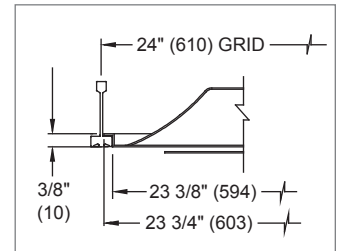

PLQ, 5PLQ, PLQR, AVAILABLE NECK SIZES

**PLQ, 5PLQ, PLQR,
FRAME 98, 24"x24"
PANEL, NARROW-T**