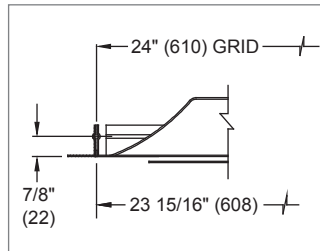

PLQ, 5PLQ, PLQR, AVAILABLE NECK SIZES

**PLQ, PLQR,
FRAME 24, 24"x24"
PANEL, SNAP-IN T-BAR**