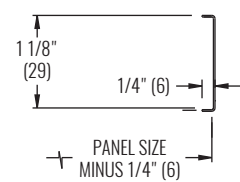

AFS580 / AFS585

Return Grille | Architectural, Extruded Aluminum

GRILLES | RETURN

DIMENSIONAL DATA | AFS585 | 45° DEFLECTION

FACE, SIDE, AND CROSS SECTION VIEWS

NOTE: Dimensions in parentheses are mm.

DIMENSIONAL DATA | AFS585 | 0° DEFLECTION

FACE, SIDE, AND CROSS SECTION VIEWS

NOTE: Dimensions in parentheses are mm.

DIMENSIONAL DATA | FRAMES & MOUNTINGS

**FRAME 22,
SURFACE MOUNT**

**FRAME 23,
LAY-IN T-BAR**

**FRAME 98,
NARROW-T**

**FRAME FTB
CHANNEL FRAME**