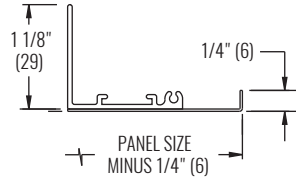

AFS580 / AFS585

Return Grille | Architectural, Extruded Aluminum

GRILLES | RETURN

DIMENSIONAL DATA | AFS585 | 45° DEFLECTION

FACE, SIDE, AND CROSS SECTION VIEWS

NOTE: Dimensions in parentheses are mm.

DIMENSIONAL DATA | AFS585 | 0° DEFLECTION

FACE, SIDE, AND CROSS SECTION VIEWS

NOTE: Dimensions in parentheses are mm.

DIMENSIONAL DATA | FRAMES & MOUNTINGS

**FRAME 22,
SURFACE MOUNT**

**FRAME 23,
LAY-IN T-BAR**

**FRAME 98,
NARROW-T**

**FRAME FTB
CHANNEL FRAME**