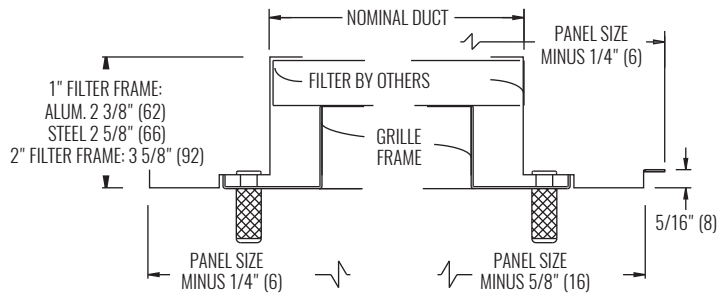

AFS580 / AFS585

Return Grille | Architectural, Extruded Aluminum

GRILLES | RETURN

DIMENSIONAL DATA | AFS585 | 45° DEFLECTION

FACE, SIDE, AND CROSS SECTION VIEWS

NOTE: Dimensions in parentheses are mm.

DIMENSIONAL DATA | AFS585 | 0° DEFLECTION

FACE, SIDE, AND CROSS SECTION VIEWS

NOTE: Dimensions in parentheses are mm.

DIMENSIONAL DATA | FRAMES & MOUNTINGS

**FRAME 22,
SURFACE MOUNT**

**FRAME 23,
LAY-IN T-BAR**

**FRAME 98,
NARROW-T**

**FRAME FTB
CHANNEL FRAME**

**FILTER FRAME MOUNT
KNURLED KNOB, FRAME 23**

**FILTER FRAME MOUNT
KNURLED KNOB, FRAME 98**

**FILTER FRAME MOUNT
1/4 TURN FASTENER, FRAME 22**

PLASTER FRAME

CONCEALED MOUNTING

NOTE: Dimensions in parentheses are mm.