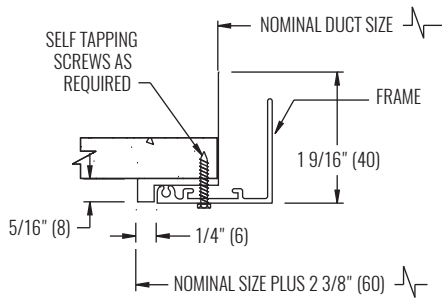

AFS580 / AFS585

Return Grille | Architectural, Extruded Aluminum

GRILLES | RETURN

DIMENSIONAL DATA | AFS585 | 45° DEFLECTION

FACE, SIDE, AND CROSS SECTION VIEWS

NOTE: Dimensions in parentheses are mm.

DIMENSIONAL DATA | AFS585 | 0° DEFLECTION

FACE, SIDE, AND CROSS SECTION VIEWS

NOTE: Dimensions in parentheses are mm.

DIMENSIONAL DATA | FRAMES & MOUNTINGS

**FRAME 22,
SURFACE MOUNT**

**FRAME 23,
LAY-IN T-BAR**

**FRAME 98,
NARROW-T**

**FRAME FTB
CHANNEL FRAME**

**FILTER FRAME MOUNT
KNURLED KNOB, FRAME 23**

**FILTER FRAME MOUNT
KNURLED KNOB, FRAME 98**

**FILTER FRAME MOUNT
1/4 TURN FASTENER, FRAME 22**

PLASTER FRAME

CONCEALED MOUNTING

NOTE: Dimensions in parentheses are mm.