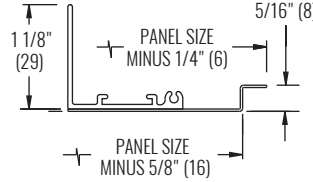

AFS580 / AFS585

Return Grille | Architectural, Extruded Aluminum

GRILLES | RETURN

DIMENSIONAL DATA | AFS585 | 45° DEFLECTION

FACE, SIDE, AND CROSS SECTION VIEWS

NOTE: Dimensions in parentheses are mm.

DIMENSIONAL DATA | AFS585 | 0° DEFLECTION

FACE, SIDE, AND CROSS SECTION VIEWS

NOTE: Dimensions in parentheses are mm.

DIMENSIONAL DATA | FRAMES & MOUNTINGS

**FRAME 22,
SURFACE MOUNT**

**FRAME 23,
LAY-IN T-BAR**

**FRAME 98,
NARROW-T**

**FRAME FTB
CHANNEL FRAME**