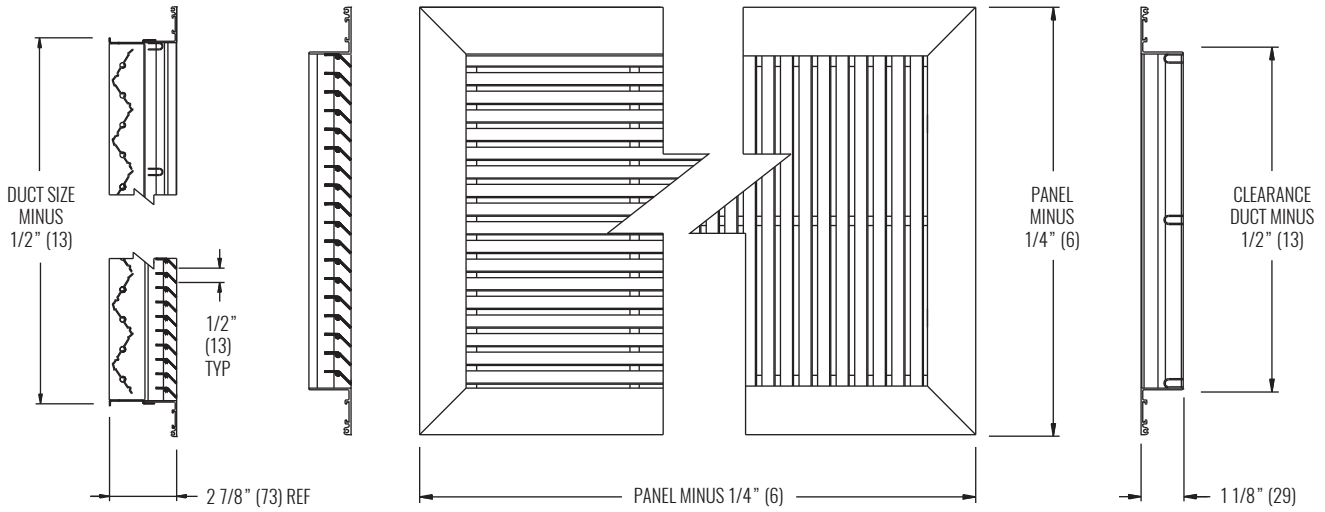

AFS580 / AFS585

Return Grille | Architectural, Extruded Aluminum

GRILLES | RETURN

DIMENSIONAL DATA | AFS585 | 45° DEFLECTION

FACE, SIDE, AND CROSS SECTION VIEWS

NOTE: Dimensions in parentheses are mm.

DIMENSIONAL DATA | AFS585 | 0° DEFLECTION

FACE, SIDE, AND CROSS SECTION VIEWS

NOTE: Dimensions in parentheses are mm.

DIMENSIONAL DATA | FRAMES & MOUNTINGS

**FRAME 22,
SURFACE MOUNT**

**FRAME 23,
LAY-IN T-BAR**

**FRAME 98,
NARROW-T**

**FRAME FTB
CHANNEL FRAME**

**FILTER FRAME MOUNT
KNURLED KNOB, FRAME 23**

**FILTER FRAME MOUNT
KNURLED KNOB, FRAME 98**

**FILTER FRAME MOUNT
1/4 TURN FASTENER, FRAME 22**

PLASTER FRAME

CONCEALED MOUNTING

NOTE: Dimensions in parentheses are mm.