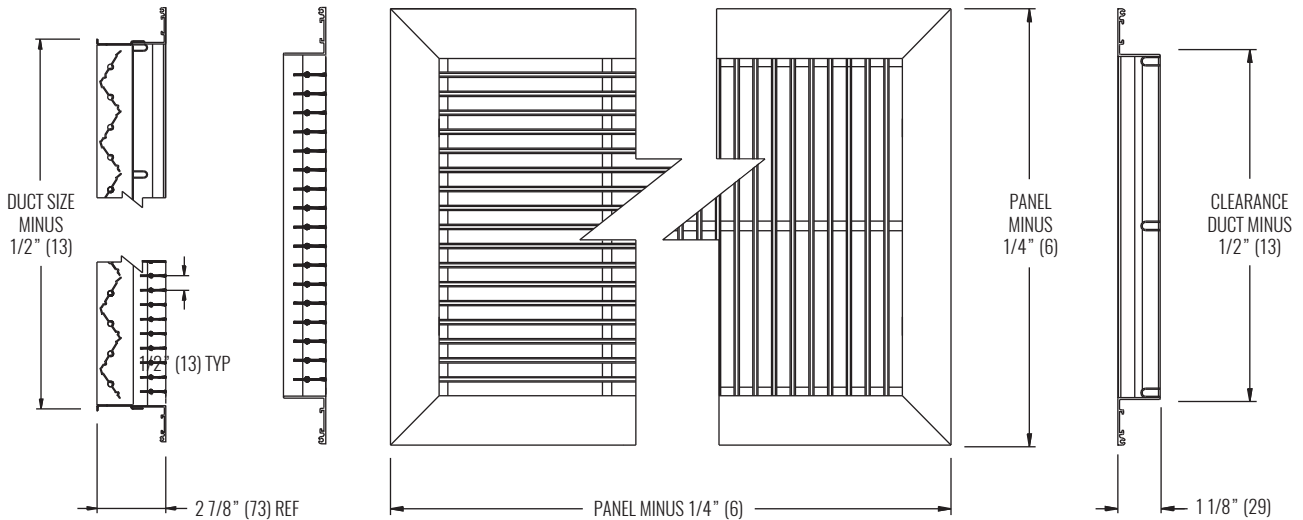

AFS580 / AFS585

Return Grille | Architectural, Extruded Aluminum

GRILLES | RETURN

DIMENSIONAL DATA | AFS585 | 45° DEFLECTION

FACE, SIDE, AND CROSS SECTION VIEWS

NOTE: Dimensions in parentheses are mm.

DIMENSIONAL DATA | AFS585 | 0° DEFLECTION

FACE, SIDE, AND CROSS SECTION VIEWS

NOTE: Dimensions in parentheses are mm.

DIMENSIONAL DATA | FRAMES & MOUNTINGS

**FRAME 22,
SURFACE MOUNT**

**FRAME 23,
LAY-IN T-BAR**

**FRAME 98,
NARROW-T**

**FRAME FTB
CHANNEL FRAME**