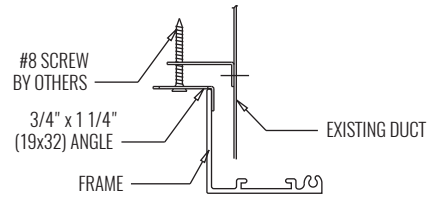

AFS580 / AFS585

Return Grille | Architectural, Extruded Aluminum

GRILLES | RETURN

DIMENSIONAL DATA | AFS585 | 45° DEFLECTION

FACE, SIDE, AND CROSS SECTION VIEWS

NOTE: Dimensions in parentheses are mm.

DIMENSIONAL DATA | AFS585 | 0° DEFLECTION

FACE, SIDE, AND CROSS SECTION VIEWS

NOTE: Dimensions in parentheses are mm.

DIMENSIONAL DATA | FRAMES & MOUNTINGS

**FRAME 22,
SURFACE MOUNT**

**FRAME 23,
LAY-IN T-BAR**

**FRAME 98,
NARROW-T**

**FRAME FTB
CHANNEL FRAME**

**FILTER FRAME MOUNT
KNURLED KNOB, FRAME 23**

**FILTER FRAME MOUNT
KNURLED KNOB, FRAME 98**

**FILTER FRAME MOUNT
1/4 TURN FASTENER, FRAME 22**

PLASTER FRAME

CONCEALED MOUNTING

NOTE: Dimensions in parentheses are mm.