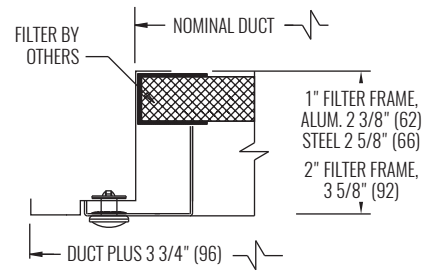

**FILTER FRAME MOUNT
1/4 TURN FASTENER, FRAME 22**