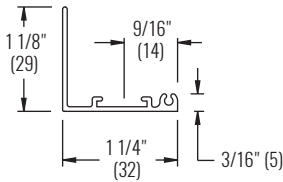

AFS580 / AFS585

Return Grille | Architectural, Extruded Aluminum

GRILLES | RETURN

DIMENSIONAL DATA | AFS585 | 45° DEFLECTION

FACE, SIDE, AND CROSS SECTION VIEWS

NOTE: Dimensions in parentheses are mm.

DIMENSIONAL DATA | AFS585 | 0° DEFLECTION

FACE, SIDE, AND CROSS SECTION VIEWS

NOTE: Dimensions in parentheses are mm.

DIMENSIONAL DATA | FRAMES & MOUNTINGS

**FRAME 22,
SURFACE MOUNT**

**FRAME 23,
LAY-IN T-BAR**

**FRAME 98,
NARROW-T**

**FRAME FTB
CHANNEL FRAME**

**FILTER FRAME MOUNT
KNURLED KNOB, FRAME 23**

**FILTER FRAME MOUNT
KNURLED KNOB, FRAME 98**

**FILTER FRAME MOUNT
1/4 TURN FASTENER, FRAME 22**

PLASTER FRAME

CONCEALED MOUNTING

NOTE: Dimensions in parentheses are mm.