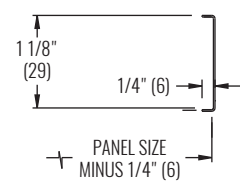

DIMENSIONAL DATA | AFS580 | 45° DEFLECTION

FACE, SIDE, AND CROSS SECTION VIEWS

NOTE: Dimensions in parentheses are mm.

DIMENSIONAL DATA | AFS580 | 0° DEFLECTION

FACE, SIDE, AND CROSS SECTION VIEWS

NOTE: Dimensions in parentheses are mm.

DIMENSIONAL DATA | FRAMES & MOUNTINGS

**FRAME 22,
SURFACE MOUNT**

**FRAME 23,
LAY-IN T-BAR**

**FRAME 98,
NARROW-T**

**FRAME FTB
CHANNEL FRAME**

**FILTER FRAME MOUNT
KNURLED KNOB, FRAME 23**

**FILTER FRAME MOUNT
KNURLED KNOB, FRAME 98**

**FILTER FRAME MOUNT
1/4 TURN FASTENER, FRAME 22**

PLASTER FRAME

CONCEALED MOUNTING

NOTE: Dimensions in parentheses are mm.