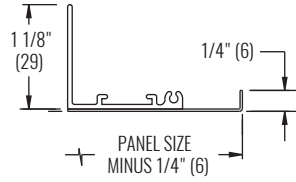

DIMENSIONAL DATA | AFS580 | 45° DEFLECTION

FACE, SIDE, AND CROSS SECTION VIEWS

NOTE: Dimensions in parentheses are mm.

DIMENSIONAL DATA | AFS580 | 0° DEFLECTION

FACE, SIDE, AND CROSS SECTION VIEWS

NOTE: Dimensions in parentheses are mm.

DIMENSIONAL DATA | FRAMES & MOUNTINGS

**FRAME 22,
SURFACE MOUNT**

**FRAME 23,
LAY-IN T-BAR**

**FRAME 98,
NARROW-T**

**FRAME FTB
CHANNEL FRAME**

**FILTER FRAME MOUNT
KNURLED KNOB, FRAME 23**

**FILTER FRAME MOUNT
KNURLED KNOB, FRAME 98**

**FILTER FRAME MOUNT
1/4 TURN FASTENER, FRAME 22**

PLASTER FRAME

CONCEALED MOUNTING

NOTE: Dimensions in parentheses are mm.