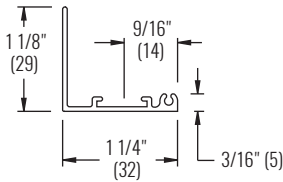

DIMENSIONAL DATA | AFS580 | 45° DEFLECTION

FACE, SIDE, AND CROSS SECTION VIEWS

NOTE: Dimensions in parentheses are mm.

DIMENSIONAL DATA | AFS580 | 0° DEFLECTION

FACE, SIDE, AND CROSS SECTION VIEWS

NOTE: Dimensions in parentheses are mm.

DIMENSIONAL DATA | FRAMES & MOUNTINGS

**FRAME 22,
SURFACE MOUNT**

**FRAME 23,
LAY-IN T-BAR**

**FRAME 98,
NARROW-T**

**FRAME FTB
CHANNEL FRAME**

**FILTER FRAME MOUNT
KNURLED KNOB, FRAME 23**

**FILTER FRAME MOUNT
KNURLED KNOB, FRAME 98**

**FILTER FRAME MOUNT
1/4 TURN FASTENER, FRAME 22**

PLASTER FRAME

CONCEALED MOUNTING

NOTE: Dimensions in parentheses are mm.