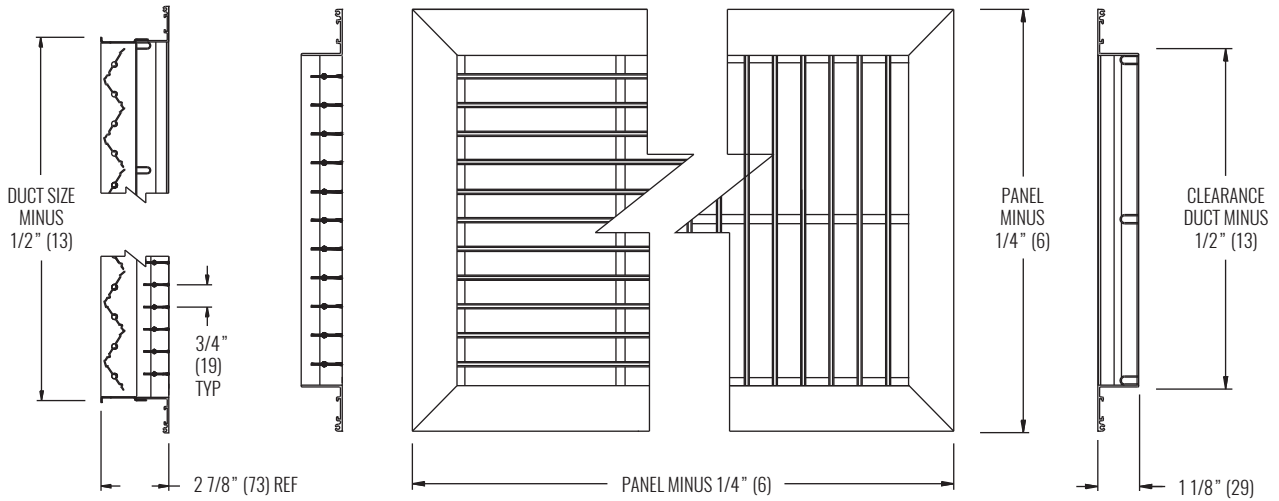

DIMENSIONAL DATA | AFS580 | 45° DEFLECTION

FACE, SIDE, AND CROSS SECTION VIEWS

NOTE: Dimensions in parentheses are mm.

DIMENSIONAL DATA | AFS580 | 0° DEFLECTION

FACE, SIDE, AND CROSS SECTION VIEWS

NOTE: Dimensions in parentheses are mm.

DIMENSIONAL DATA | FRAMES & MOUNTINGS

**FRAME 22,
SURFACE MOUNT**

**FRAME 23,
LAY-IN T-BAR**

**FRAME 98,
NARROW-T**

**FRAME FTB
CHANNEL FRAME**

**FILTER FRAME MOUNT
KNURLED KNOB, FRAME 23**

**FILTER FRAME MOUNT
KNURLED KNOB, FRAME 98**

**FILTER FRAME MOUNT
1/4 TURN FASTENER, FRAME 22**

PLASTER FRAME

CONCEALED MOUNTING

NOTE: Dimensions in parentheses are mm.