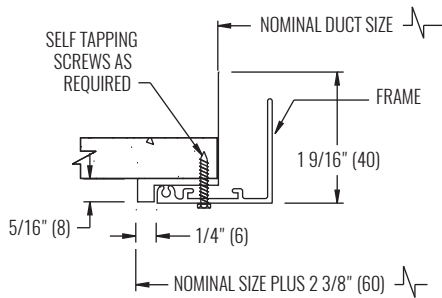

DIMENSIONAL DATA | AFS580 | 45° DEFLECTION

FACE, SIDE, AND CROSS SECTION VIEWS

NOTE: Dimensions in parentheses are mm.

DIMENSIONAL DATA | AFS580 | 0° DEFLECTION

FACE, SIDE, AND CROSS SECTION VIEWS

NOTE: Dimensions in parentheses are mm.

DIMENSIONAL DATA | FRAMES & MOUNTINGS

**FRAME 22,
SURFACE MOUNT**

**FRAME 23,
LAY-IN T-BAR**

**FRAME 98,
NARROW-T**

**FRAME FTB
CHANNEL FRAME**

**FILTER FRAME MOUNT
KNURLED KNOB, FRAME 23**

**FILTER FRAME MOUNT
KNURLED KNOB, FRAME 98**

**FILTER FRAME MOUNT
1/4 TURN FASTENER, FRAME 22**

PLASTER FRAME

CONCEALED MOUNTING

NOTE: Dimensions in parentheses are mm.