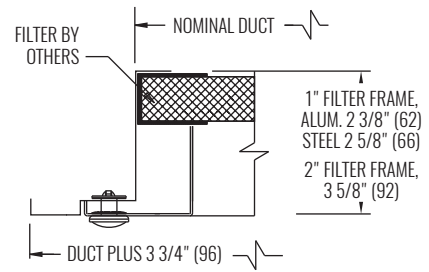

DIMENSIONAL DATA | AFS580 | 45° DEFLECTION

FACE, SIDE, AND CROSS SECTION VIEWS

NOTE: Dimensions in parentheses are mm.

DIMENSIONAL DATA | AFS580 | 0° DEFLECTION

FACE, SIDE, AND CROSS SECTION VIEWS

NOTE: Dimensions in parentheses are mm.

DIMENSIONAL DATA | FRAMES & MOUNTINGS

**FRAME 22,
SURFACE MOUNT**

**FRAME 23,
LAY-IN T-BAR**

**FRAME 98,
NARROW-T**

**FRAME FTB
CHANNEL FRAME**

**FILTER FRAME MOUNT
KNURLED KNOB, FRAME 23**

**FILTER FRAME MOUNT
KNURLED KNOB, FRAME 98**

**FILTER FRAME MOUNT
1/4 TURN FASTENER, FRAME 22**

PLASTER FRAME

CONCEALED MOUNTING

NOTE: Dimensions in parentheses are mm.