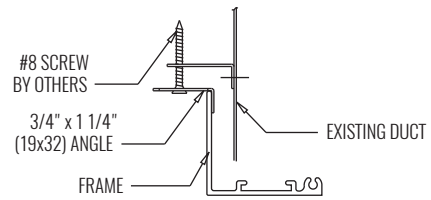

CONCEALED MOUNTING

NOTE: Dimensions in parentheses are mm.