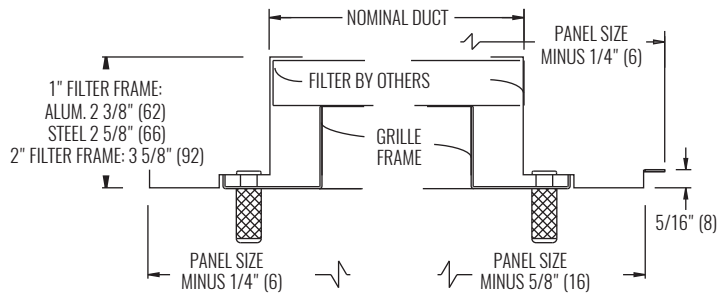

DIMENSIONAL DATA | AFS580 | 45° DEFLECTION

FACE, SIDE, AND CROSS SECTION VIEWS

NOTE: Dimensions in parentheses are mm.

DIMENSIONAL DATA | AFS580 | 0° DEFLECTION

FACE, SIDE, AND CROSS SECTION VIEWS

NOTE: Dimensions in parentheses are mm.

DIMENSIONAL DATA | FRAMES & MOUNTINGS

**FRAME 22,
SURFACE MOUNT**

**FRAME 23,
LAY-IN T-BAR**

**FRAME 98,
NARROW-T**

**FRAME FTB
CHANNEL FRAME**

**FILTER FRAME MOUNT
KNURLED KNOB, FRAME 23**

**FILTER FRAME MOUNT
KNURLED KNOB, FRAME 98**

**FILTER FRAME MOUNT
1/4 TURN FASTENER, FRAME 22**

PLASTER FRAME

CONCEALED MOUNTING

NOTE: Dimensions in parentheses are mm.