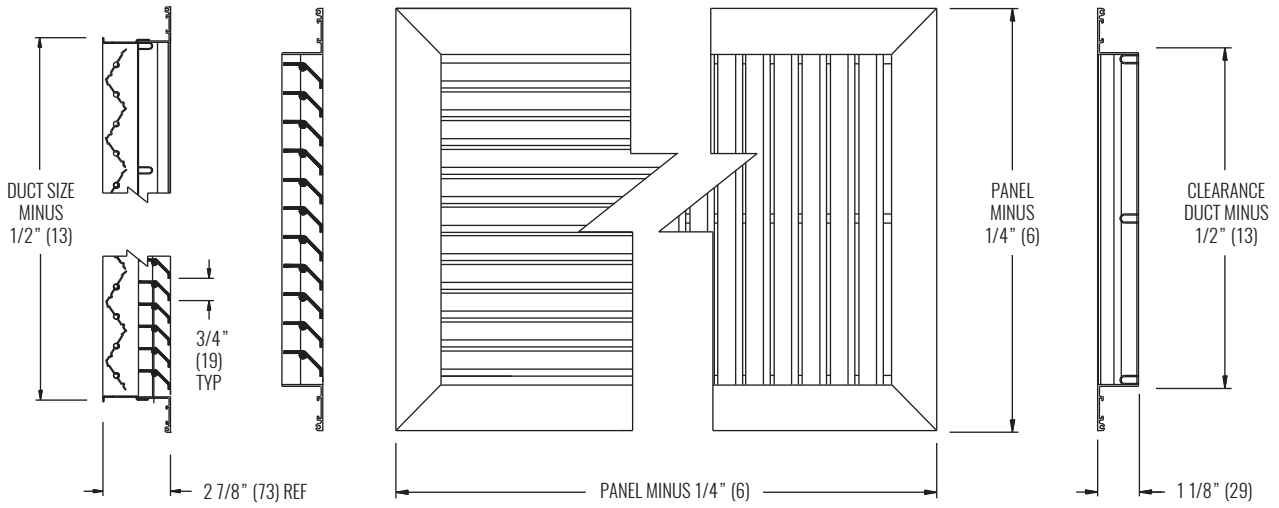

DIMENSIONAL DATA | AFS580 | 45° DEFLECTION

FACE, SIDE, AND CROSS SECTION VIEWS

NOTE: Dimensions in parentheses are mm.

DIMENSIONAL DATA | AFS580 | 0° DEFLECTION

FACE, SIDE, AND CROSS SECTION VIEWS

NOTE: Dimensions in parentheses are mm.

DIMENSIONAL DATA | FRAMES & MOUNTINGS

**FRAME 22,
SURFACE MOUNT**

**FRAME 23,
LAY-IN T-BAR**

**FRAME 98,
NARROW-T**

**FRAME FTB
CHANNEL FRAME**

**FILTER FRAME MOUNT
KNURLED KNOB, FRAME 23**

**FILTER FRAME MOUNT
KNURLED KNOB, FRAME 98**

**FILTER FRAME MOUNT
1/4 TURN FASTENER, FRAME 22**

PLASTER FRAME

CONCEALED MOUNTING

NOTE: Dimensions in parentheses are mm.