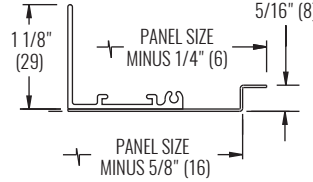

DIMENSIONAL DATA | AFS580 | 45° DEFLECTION

FACE, SIDE, AND CROSS SECTION VIEWS

NOTE: Dimensions in parentheses are mm.

DIMENSIONAL DATA | AFS580 | 0° DEFLECTION

FACE, SIDE, AND CROSS SECTION VIEWS

NOTE: Dimensions in parentheses are mm.

DIMENSIONAL DATA | FRAMES & MOUNTINGS

**FRAME 22,
SURFACE MOUNT**

**FRAME 23,
LAY-IN T-BAR**

**FRAME 98,
NARROW-T**

**FRAME FTB
CHANNEL FRAME**

**FILTER FRAME MOUNT
KNURLED KNOB, FRAME 23**

**FILTER FRAME MOUNT
KNURLED KNOB, FRAME 98**

**FILTER FRAME MOUNT
1/4 TURN FASTENER, FRAME 22**

PLASTER FRAME

CONCEALED MOUNTING

NOTE: Dimensions in parentheses are mm.