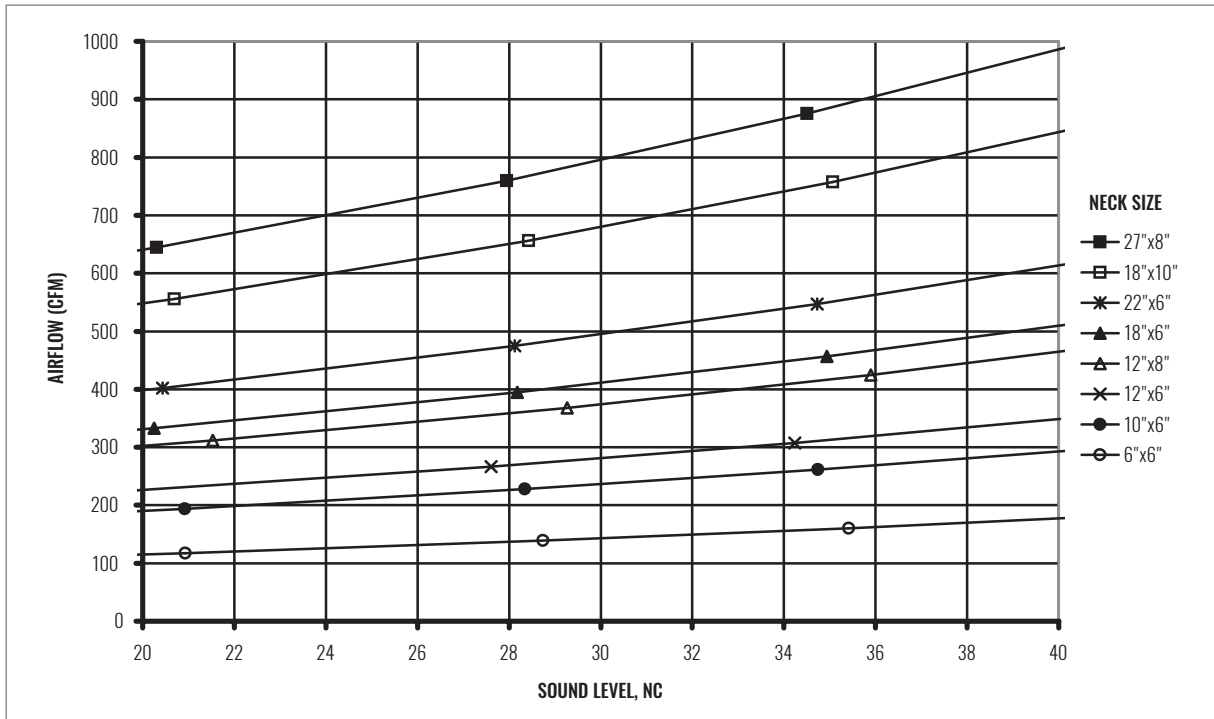

SOUND CHARTS | AFCS85 | 30° DEFLECTION (NO DAMPER)

SOUND CHARTS | AFCS85 | 30° DEFLECTION (NO DAMPER)

GRILLES | RETURN