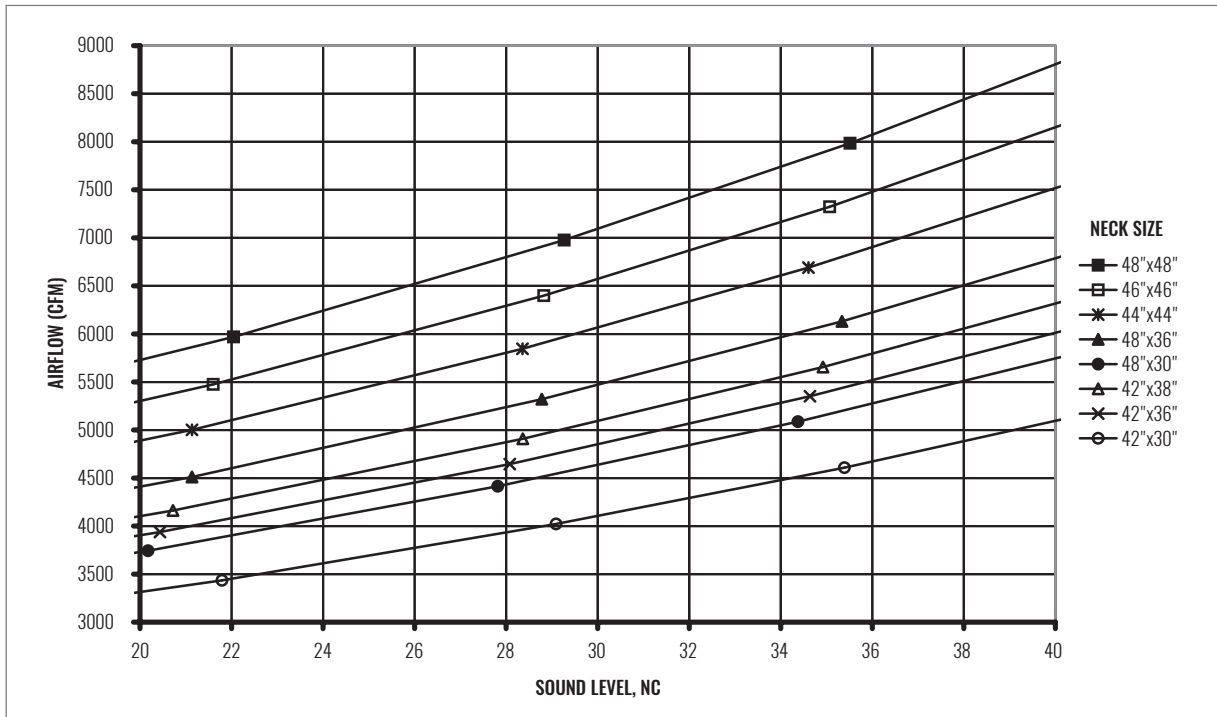

SOUND CHARTS | AFCS85 | 30° DEFLECTION (NO DAMPER)

SOUND CHARTS | AFCS85 | 30° DEFLECTION (NO DAMPER)

GRILLES | RETURN