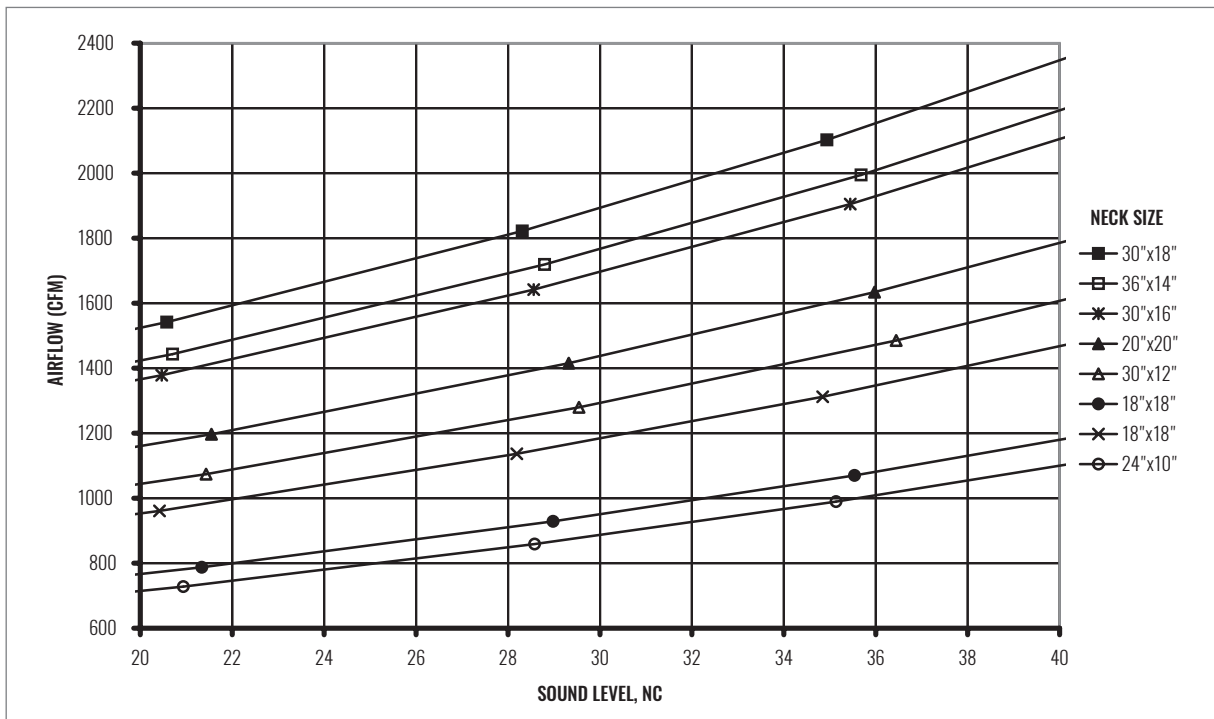

SOUND CHARTS | AFCS85 | 30° DEFLECTION (NO DAMPER)

SOUND CHARTS | AFCS85 | 30° DEFLECTION (NO DAMPER)

GRILLES | RETURN