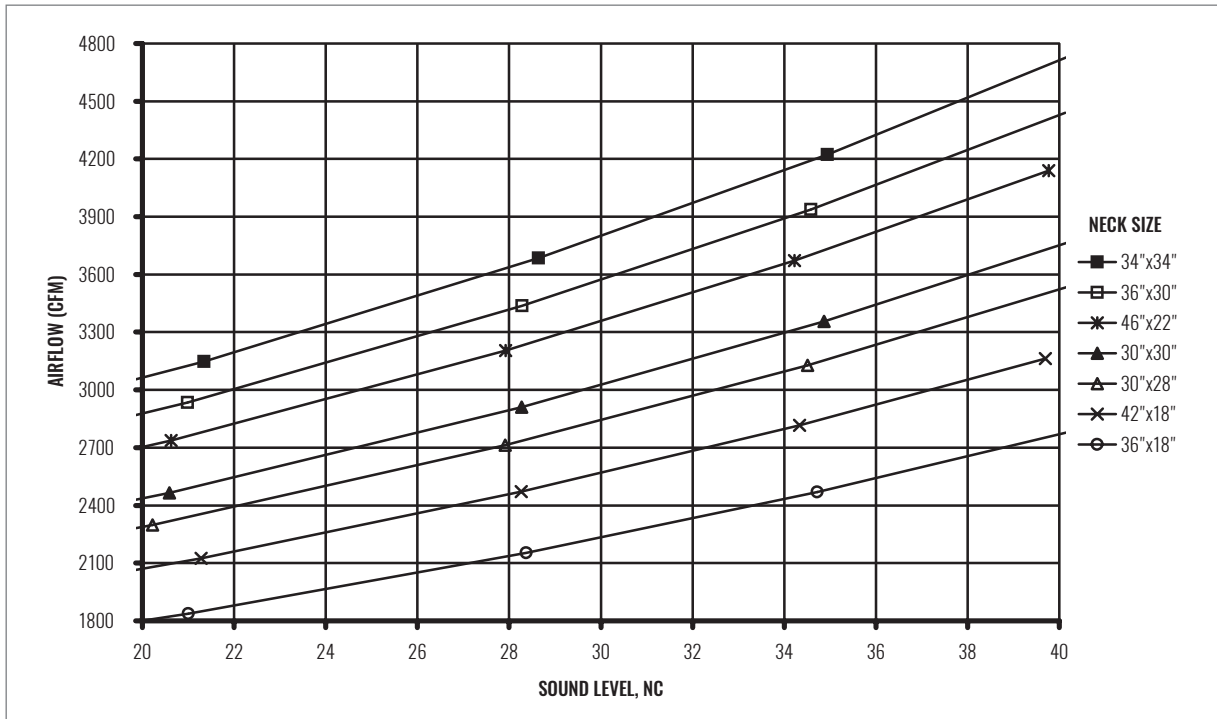

SOUND CHARTS | AFCS85 | 30° DEFLECTION (NO DAMPER)

SOUND CHARTS | AFCS85 | 30° DEFLECTION (NO DAMPER)

GRILLES | RETURN