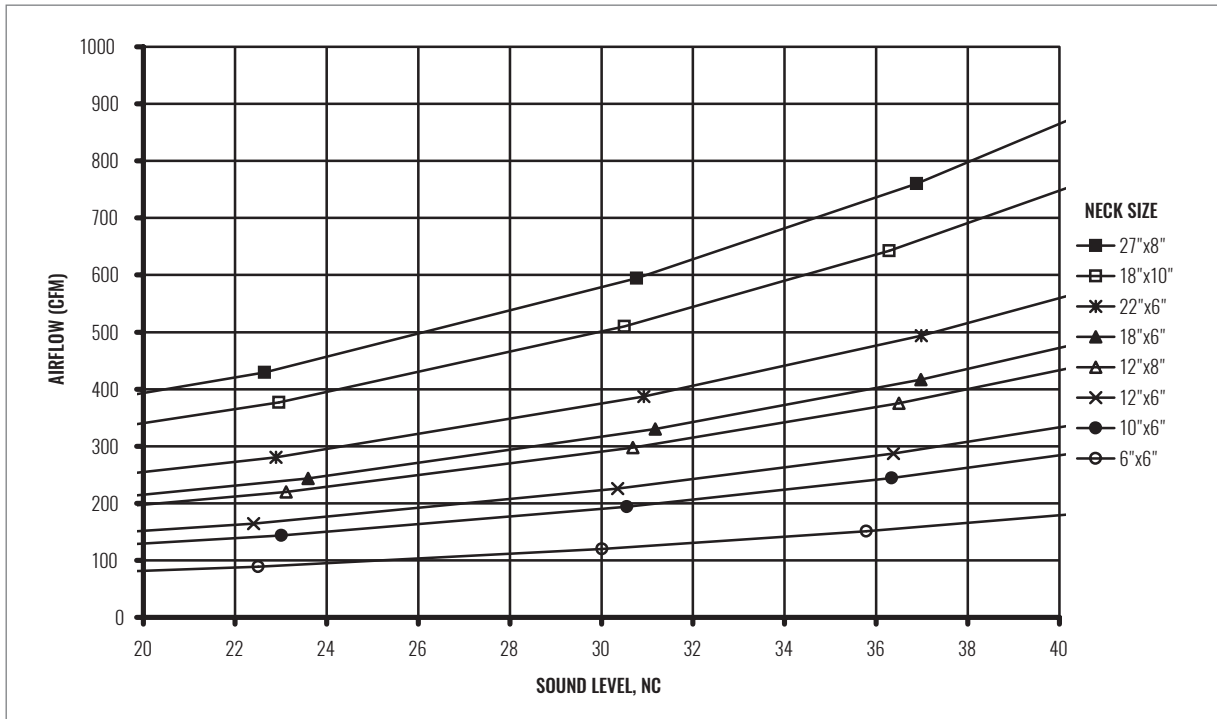

**SOUND CHARTS | AFCS80 | 45° DEFLECTION (NO DAMPER)**

GRILLES | RETURN

## SOUND CHARTS | AFCS80 | 45° DEFLECTION (NO DAMPER)