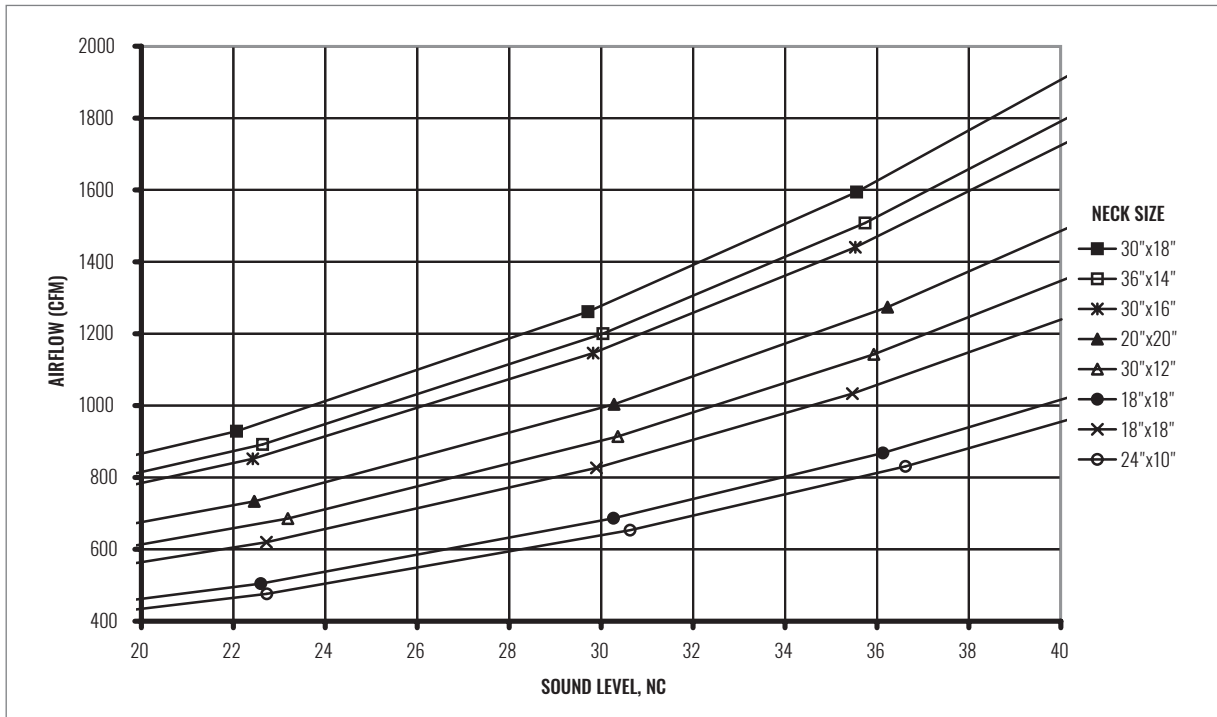

**SOUND CHARTS | AFCS80 | 45° DEFLECTION (NO DAMPER)**

GRILLES | RETURN

## SOUND CHARTS | AFCS80 | 45° DEFLECTION (NO DAMPER)