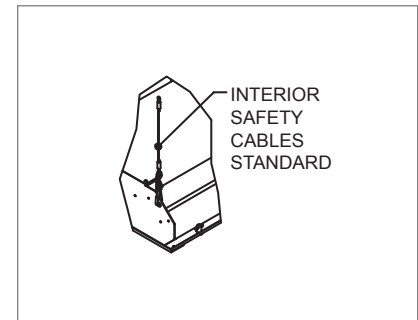

**Radioflo™ (5RF, 9RF) Dimensional Information**

CRITICAL ROOM PRODUCTS

**5RF, 9RF, 180° FACE VIEW**

**5RF, 9RF, 180° CROSS SECTION**

**5RF/9RF, 180° SIDE VIEW**

**5RF, 9RF, 180° SURFACE MOUNT**

**5RF, 9RF, 180° PERFORATION DETAIL A**

**5RF, 9RF, 180° PERFORATION DETAIL B**

**5RF, 9RF, 180° SAFETY CABLES**

**5RF, 9RF, 180° AVAILABLE SIZES**

<b>Unit Size</b>	48"x24"	24"x24"
<b>Neck Size</b>	10" (245)	8" (196)
	12" (294)	10" (245)

NOTE: Dimensions in parentheses are mm.

R  
A  
D  
I  
A  
F  
L  
O

**Radioflo™ (5RF, 9RF) Dimensional Information**

CRITICAL ROOM PRODUCTS

**5RF, 9RF, 90° FACE VIEW**

**5RF, 9RF, 90° CROSS SECTION**

**5RF, 9RF, 90° SIDE VIEW**

**5RF, 9RF, 90° SURFACE MOUNT**

**5RF, 9RF, 90° LAY-IN T-BAR**

**5RF, 9RF, 90° PERFORATION DETAIL A**

**5RF, 9RF, 90° PERFORATION DETAIL B**

**5RF, 9RF, 90° SAFETY CABLES**

**5RF, 9RF, 90° AVAILABLE SIZES**

<b>Unit Size</b>	48"x24"	24"x24"
<b>Neck Size</b>	10" (245)	8" (196)
	12" (294)	10" (245)