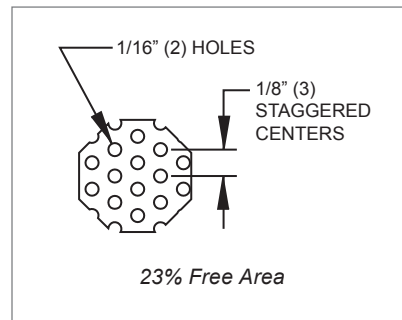

**5RF, 9RF, 180° PERFORATION DETAIL B**

**5RF, 9RF, 180° SAFETY CABLES**

**5RF, 9RF, 180° AVAILABLE SIZES**

<b>Unit Size</b>	48"x24"	24"x24"
<b>Neck Size</b>	10" (245)	8" (196)
	12" (294)	10" (245)

NOTE: Dimensions in parentheses are mm.

R  
A  
D  
I  
A  
F  
L  
O

**Radioflo™ (5RF, 9RF) Dimensional Information**

CRITICAL ROOM PRODUCTS

**5RF, 9RF, 90° FACE VIEW**

**5RF, 9RF, 90° CROSS SECTION**

**5RF, 9RF, 90° SIDE VIEW**

**5RF, 9RF, 90° SURFACE MOUNT**

**5RF, 9RF, 90° LAY-IN T-BAR**

**5RF, 9RF, 90° PERFORATION DETAIL A**

**5RF, 9RF, 90° PERFORATION DETAIL B**

**5RF, 9RF, 90° SAFETY CABLES**

**5RF, 9RF, 90° AVAILABLE SIZES**

<b>Unit Size</b>	48"x24"	24"x24"
<b>Neck Size</b>	10" (245)	8" (196)
	12" (294)	10" (245)

NOTE: Dimensions in parentheses are mm.

R  
A  
D  
I  
A  
F  
L  
O