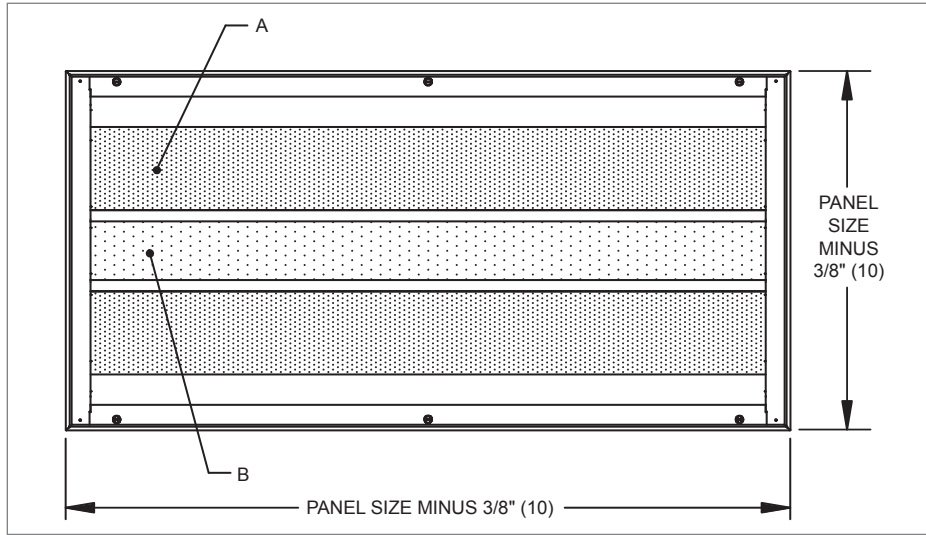

**Radioflo™ (5RF, 9RF) Dimensional Information**

CRITICAL ROOM PRODUCTS

**5RF, 9RF, 180° FACE VIEW**

**5RF, 9RF, 180° CROSS SECTION**

**5RF/9RF, 180° SIDE VIEW**

**5RF, 9RF, 180° SURFACE MOUNT**

**5RF, 9RF, 180° PERFORATION DETAIL A**

**5RF, 9RF, 180° PERFORATION DETAIL B**

**5RF, 9RF, 180° SAFETY CABLES**

**5RF, 9RF, 180° AVAILABLE SIZES**

<b>Unit Size</b>	48"x24"	24"x24"
<b>Neck Size</b>	10" (245)	8" (196)
	12" (294)	10" (245)

NOTE: Dimensions in parentheses are mm.

R  
A  
D  
I  
A  
F  
L  
O

**Radioflo™ (5RF, 9RF) Dimensional Information**

CRITICAL ROOM PRODUCTS

**5RF, 9RF, 90° FACE VIEW**

**5RF, 9RF, 90° CROSS SECTION**

**5RF, 9RF, 90° SIDE VIEW**

**5RF, 9RF, 90° SURFACE MOUNT**

**5RF, 9RF, 90° LAY-IN T-BAR**

**5RF, 9RF, 90° PERFORATION DETAIL A**

**5RF, 9RF, 90° PERFORATION DETAIL B**

**5RF, 9RF, 90° SAFETY CABLES**

**5RF, 9RF, 90° AVAILABLE SIZES**

<b>Unit Size</b>	48"x24"	24"x24"
<b>Neck Size</b>	10" (245)	8" (196)
	12" (294)	10" (245)