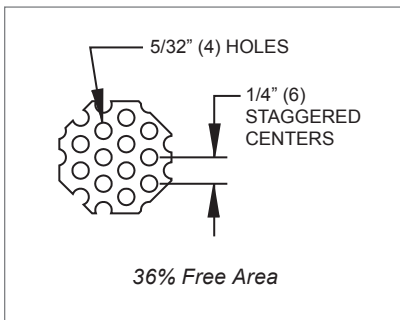

**5RF, 9RF, 180° PERFORATION DETAIL B**

**5RF, 9RF, 180° SAFETY CABLES**

**5RF, 9RF, 180° AVAILABLE SIZES**

<b>Unit Size</b>	48"x24"	24"x24"
<b>Neck Size</b>	10" (245)	8" (196)
	12" (294)	10" (245)

NOTE: Dimensions in parentheses are mm.

R  
A  
D  
I  
A  
F  
L  
O

**Radioflo™ (5RF, 9RF) Dimensional Information**

CRITICAL ROOM PRODUCTS

**5RF, 9RF, 90° FACE VIEW**

**5RF, 9RF, 90° CROSS SECTION**

**5RF, 9RF, 90° SIDE VIEW**

**5RF, 9RF, 90° SURFACE MOUNT**

**5RF, 9RF, 90° LAY-IN T-BAR**

**5RF, 9RF, 90° PERFORATION DETAIL A**

**5RF, 9RF, 90° PERFORATION DETAIL B**

**5RF, 9RF, 90° SAFETY CABLES**

**5RF, 9RF, 90° AVAILABLE SIZES**

<b>Unit Size</b>	48"x24"	24"x24"
<b>Neck Size</b>	10" (245)	8" (196)
	12" (294)	10" (245)

NOTE: Dimensions in parentheses are mm.

R  
A  
D  
I  
A  
F  
L  
O