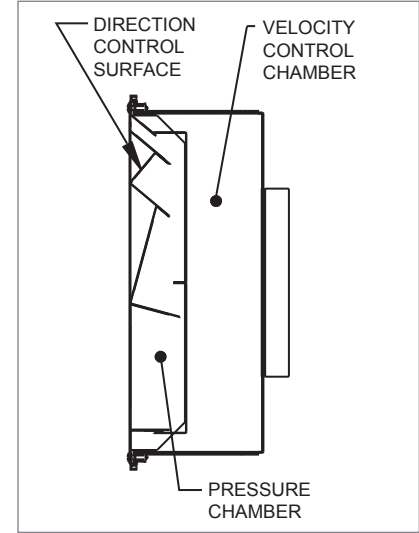

**5RF, 9RF, 180° PERFORATION DETAIL B**

**5RF, 9RF, 180° SAFETY CABLES**

**5RF, 9RF, 180° AVAILABLE SIZES**

<b>Unit Size</b>	48"x24"	24"x24"
<b>Neck Size</b>	10" (245)	8" (196)
	12" (294)	10" (245)

NOTE: Dimensions in parentheses are mm.

R  
A  
D  
I  
A  
F  
L  
O

**Radioflo™ (5RF, 9RF) Dimensional Information**

CRITICAL ROOM PRODUCTS

**5RF, 9RF, 90° FACE VIEW**

**5RF, 9RF, 90° CROSS SECTION**

**5RF, 9RF, 90° SIDE VIEW**

**5RF, 9RF, 90° SURFACE MOUNT**

**5RF, 9RF, 90° LAY-IN T-BAR**

**5RF, 9RF, 90° PERFORATION DETAIL A**

**5RF, 9RF, 90° PERFORATION DETAIL B**

**5RF, 9RF, 90° SAFETY CABLES**

**5RF, 9RF, 90° AVAILABLE SIZES**

<b>Unit Size</b>	48"x24"	24"x24"
<b>Neck Size</b>	10" (245)	8" (196)
	12" (294)	10" (245)

NOTE: Dimensions in parentheses are mm.

R  
A  
D  
I  
A  
F  
L  
O