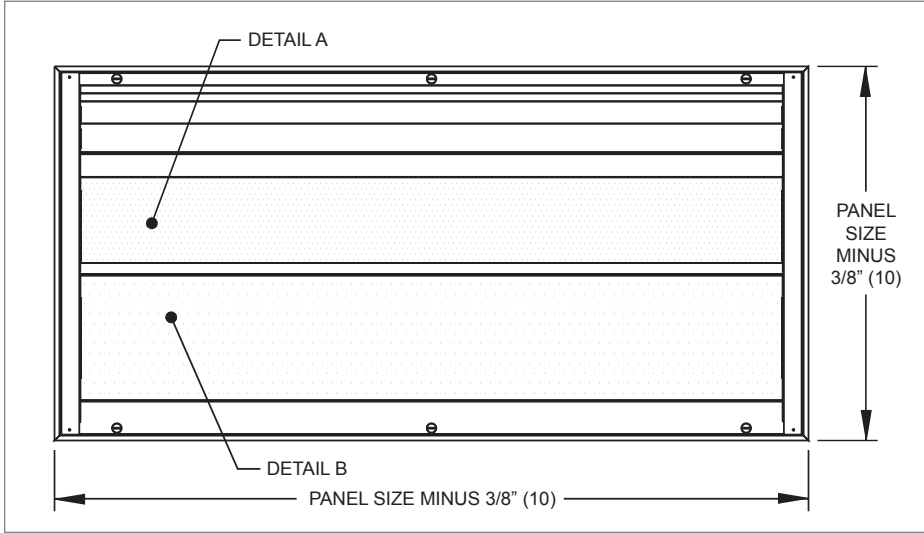

**5RF, 9RF, 180° PERFORATION DETAIL B**

**5RF, 9RF, 180° SAFETY CABLES**

**5RF, 9RF, 180° AVAILABLE SIZES**

<b>Unit Size</b>	48"x24"	24"x24"
<b>Neck Size</b>	10" (245)	8" (196)
	12" (294)	10" (245)

NOTE: Dimensions in parentheses are mm.

R  
A  
D  
I  
A  
F  
L  
O

**Radioflo™ (5RF, 9RF) Dimensional Information**

CRITICAL ROOM PRODUCTS

**5RF, 9RF, 90° FACE VIEW**

**5RF, 9RF, 90° CROSS SECTION**

**5RF, 9RF, 90° SIDE VIEW**

**5RF, 9RF, 90° SURFACE MOUNT**

**5RF, 9RF, 90° LAY-IN T-BAR**

**5RF, 9RF, 90° PERFORATION DETAIL A**

**5RF, 9RF, 90° PERFORATION DETAIL B**

**5RF, 9RF, 90° SAFETY CABLES**

**5RF, 9RF, 90° AVAILABLE SIZES**

<b>Unit Size</b>	48"x24"	24"x24"
<b>Neck Size</b>	10" (245)	8" (196)
	12" (294)	10" (245)

NOTE: Dimensions in parentheses are mm.

R  
A  
D  
I  
A  
F  
L  
O