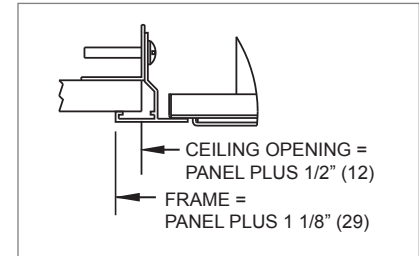

**5RF, 9RF, 180° PERFORATION DETAIL B**

**5RF, 9RF, 180° SAFETY CABLES**

**5RF, 9RF, 180° AVAILABLE SIZES**

<b>Unit Size</b>	48"x24"	24"x24"
<b>Neck Size</b>	10" (245)	8" (196)
	12" (294)	10" (245)

NOTE: Dimensions in parentheses are mm.

R  
A  
D  
I  
A  
F  
L  
O

**Radioflo™ (5RF, 9RF) Dimensional Information**

CRITICAL ROOM PRODUCTS

**5RF, 9RF, 90° FACE VIEW**

**5RF, 9RF, 90° CROSS SECTION**

**5RF, 9RF, 90° SIDE VIEW**

**5RF, 9RF, 90° SURFACE MOUNT**

**5RF, 9RF, 90° LAY-IN T-BAR**

**5RF, 9RF, 90° PERFORATION DETAIL A**

**5RF, 9RF, 90° PERFORATION DETAIL B**

**5RF, 9RF, 90° SAFETY CABLES**

**5RF, 9RF, 90° AVAILABLE SIZES**

<b>Unit Size</b>	48"x24"	24"x24"
<b>Neck Size</b>	10" (245)	8" (196)
	12" (294)	10" (245)

NOTE: Dimensions in parentheses are mm.

R  
A  
D  
I  
A  
F  
L  
O