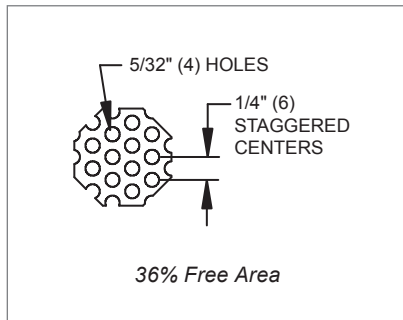

**Radioflo™ (5RF, 9RF) Dimensional Information**

CRITICAL ROOM PRODUCTS

**5RF, 9RF, 180° FACE VIEW**

**5RF, 9RF, 180° CROSS SECTION**

**5RF/9RF, 180° SIDE VIEW**

**5RF, 9RF, 180° SURFACE MOUNT**

**5RF, 9RF, 180° PERFORATION DETAIL A**

**5RF, 9RF, 180° PERFORATION DETAIL B**

**5RF, 9RF, 180° SAFETY CABLES**

**5RF, 9RF, 180° AVAILABLE SIZES**

<b>Unit Size</b>	48"x24"	24"x24"
<b>Neck Size</b>	10" (245)	8" (196)
	12" (294)	10" (245)

NOTE: Dimensions in parentheses are mm.

**5RF, 9RF, 90° LAY-IN T-BAR**

**5RF, 9RF, 90° PERFORATION DETAIL A**

**5RF, 9RF, 90° PERFORATION DETAIL B**

**5RF, 9RF, 90° SAFETY CABLES**

**5RF, 9RF, 90° AVAILABLE SIZES**

<b>Unit Size</b>	48"x24"	24"x24"
<b>Neck Size</b>	10" (245)	8" (196)
	12" (294)	10" (245)

NOTE: Dimensions in parentheses are mm.

R  
A  
D  
I  
A  
F  
L  
O