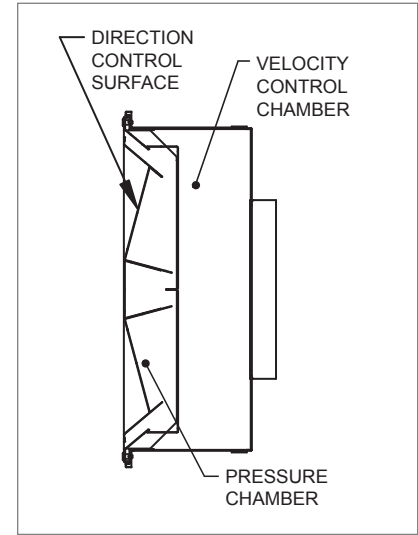

**Radioflo™ (5RF, 9RF) Dimensional Information**

CRITICAL ROOM PRODUCTS

**5RF, 9RF, 180° FACE VIEW**

**5RF, 9RF, 180° CROSS SECTION**

**5RF/9RF, 180° SIDE VIEW**

**5RF, 9RF, 180° SURFACE MOUNT**

**5RF, 9RF, 180° PERFORATION DETAIL A**

**5RF, 9RF, 180° PERFORATION DETAIL B**

**5RF, 9RF, 180° SAFETY CABLES**

**5RF, 9RF, 180° AVAILABLE SIZES**

<b>Unit Size</b>	48"x24"	24"x24"
<b>Neck Size</b>	10" (245)	8" (196)
	12" (294)	10" (245)

NOTE: Dimensions in parentheses are mm.

**5RF, 9RF, 90° LAY-IN T-BAR**

**5RF, 9RF, 90° PERFORATION DETAIL A**

**5RF, 9RF, 90° PERFORATION DETAIL B**

**5RF, 9RF, 90° SAFETY CABLES**

**5RF, 9RF, 90° AVAILABLE SIZES**

<b>Unit Size</b>	48"x24"	24"x24"
<b>Neck Size</b>	10" (245)	8" (196)
	12" (294)	10" (245)

NOTE: Dimensions in parentheses are mm.

R  
A  
D  
I  
A  
F  
L  
O