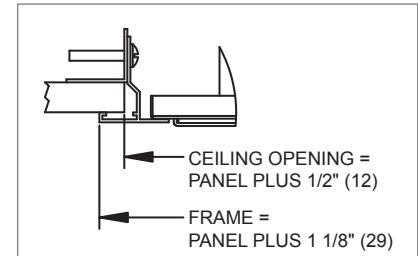

**Radioflo™ (5RF, 9RF) Dimensional Information**

CRITICAL ROOM PRODUCTS

**5RF, 9RF, 180° FACE VIEW**

**5RF, 9RF, 180° CROSS SECTION**

**5RF/9RF, 180° SIDE VIEW**

**5RF, 9RF, 180° SURFACE MOUNT**

**5RF, 9RF, 180° PERFORATION DETAIL A**

**5RF, 9RF, 180° PERFORATION DETAIL B**

**5RF, 9RF, 180° SAFETY CABLES**

**5RF, 9RF, 180° AVAILABLE SIZES**

<b>Unit Size</b>	48"x24"	24"x24"
<b>Neck Size</b>	10" (245)	8" (196)
	12" (294)	10" (245)

NOTE: Dimensions in parentheses are mm.

R  
A  
D  
I  
A  
F  
L  
O

**Radioflo™ (5RF, 9RF) Dimensional Information**

CRITICAL ROOM PRODUCTS

**5RF, 9RF, 90° FACE VIEW**

**5RF, 9RF, 90° CROSS SECTION**

**5RF, 9RF, 90° SIDE VIEW**

**5RF, 9RF, 90° SURFACE MOUNT**

NOTE: Dimensions in parentheses are mm.

R  
A  
D  
I  
A  
F  
L  
O