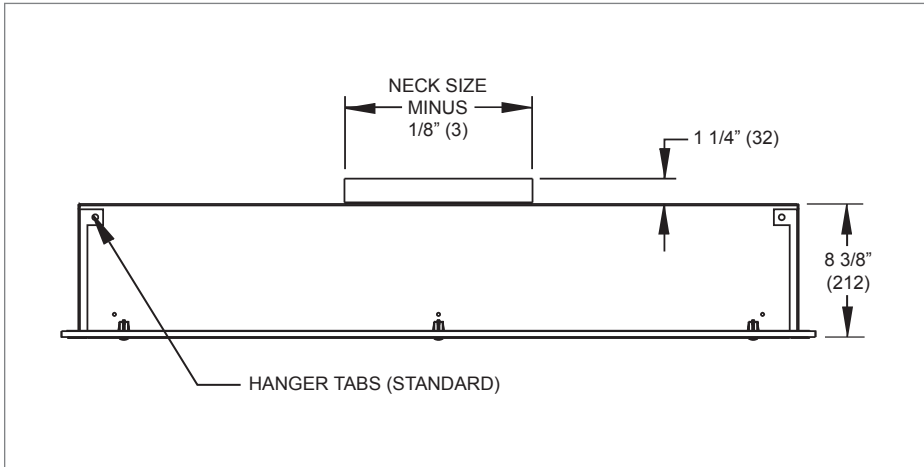

**5RF, 9RF, 180° PERFORATION DETAIL B**

**5RF, 9RF, 180° SAFETY CABLES**

**5RF, 9RF, 180° AVAILABLE SIZES**

<b>Unit Size</b>	48"x24"	24"x24"
<b>Neck Size</b>	10" (245)	8" (196)
	12" (294)	10" (245)

NOTE: Dimensions in parentheses are mm.

R  
A  
D  
I  
A  
F  
L  
O

**Radioflo™ (5RF, 9RF) Dimensional Information**

CRITICAL ROOM PRODUCTS

**5RF, 9RF, 90° FACE VIEW**

**5RF, 9RF, 90° CROSS SECTION**

**5RF, 9RF, 90° SIDE VIEW**

**5RF, 9RF, 90° SURFACE MOUNT**

**5RF, 9RF, 90° LAY-IN T-BAR**

**5RF, 9RF, 90° PERFORATION DETAIL A**

**5RF, 9RF, 90° PERFORATION DETAIL B**

**5RF, 9RF, 90° SAFETY CABLES**

**5RF, 9RF, 90° AVAILABLE SIZES**

<b>Unit Size</b>	48"x24"	24"x24"
<b>Neck Size</b>	10" (245)	8" (196)
	12" (294)	10" (245)

NOTE: Dimensions in parentheses are mm.

R  
A  
D  
I  
A  
F  
L  
O