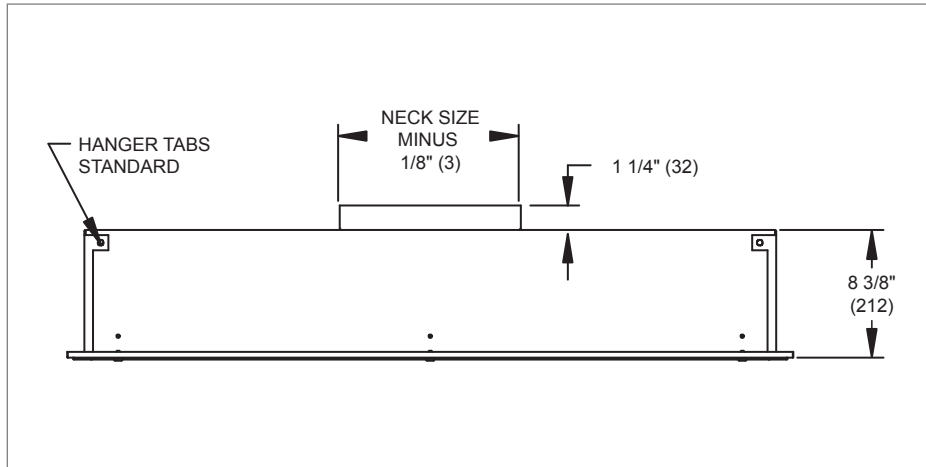

**Radioflo™ (5RF, 9RF) Dimensional Information**

CRITICAL ROOM PRODUCTS

**5RF, 9RF, 180° FACE VIEW**

**5RF, 9RF, 180° CROSS SECTION**

**5RF/9RF, 180° SIDE VIEW**

**5RF, 9RF, 180° SURFACE MOUNT**

**5RF, 9RF, 180° PERFORATION DETAIL A**

**5RF, 9RF, 180° PERFORATION DETAIL B**

**5RF, 9RF, 180° SAFETY CABLES**

**5RF, 9RF, 180° AVAILABLE SIZES**

<b>Unit Size</b>	48"x24"	24"x24"
<b>Neck Size</b>	10" (245)	8" (196)
	12" (294)	10" (245)

NOTE: Dimensions in parentheses are mm.

**5RF, 9RF, 90° LAY-IN T-BAR**

**5RF, 9RF, 90° PERFORATION DETAIL A**

**5RF, 9RF, 90° PERFORATION DETAIL B**

**5RF, 9RF, 90° SAFETY CABLES**

**5RF, 9RF, 90° AVAILABLE SIZES**

<b>Unit Size</b>	48"x24"	24"x24"
<b>Neck Size</b>	10" (245)	8" (196)
	12" (294)	10" (245)

NOTE: Dimensions in parentheses are mm.

R  
A  
D  
I  
A  
F  
L  
O