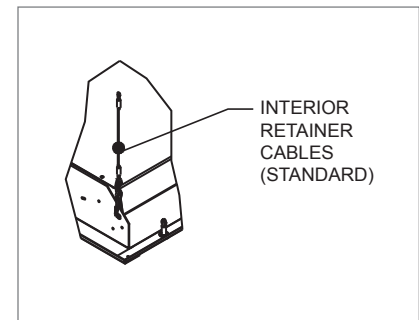

**5RF, 9RF, 180° PERFORATION DETAIL B**

**5RF, 9RF, 180° SAFETY CABLES**

**5RF, 9RF, 180° AVAILABLE SIZES**

<b>Unit Size</b>	48"x24"	24"x24"
<b>Neck Size</b>	10" (245)	8" (196)
	12" (294)	10" (245)

NOTE: Dimensions in parentheses are mm.

**5RF, 9RF, 90° LAY-IN T-BAR**

**5RF, 9RF, 90° PERFORATION DETAIL A**

**5RF, 9RF, 90° PERFORATION DETAIL B**

**5RF, 9RF, 90° SAFETY CABLES**

**5RF, 9RF, 90° AVAILABLE SIZES**

<b>Unit Size</b>	48"x24"	24"x24"
<b>Neck Size</b>	10" (245)	8" (196)
	12" (294)	10" (245)

NOTE: Dimensions in parentheses are mm.

R  
A  
D  
I  
A  
F  
L  
O