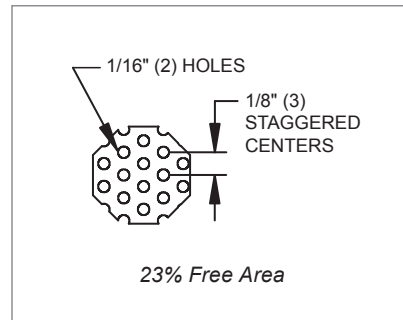

**Radioflo™ (5RF, 9RF) Dimensional Information**

CRITICAL ROOM PRODUCTS

**5RF, 9RF, 180° FACE VIEW**

**5RF, 9RF, 180° CROSS SECTION**

**5RF/9RF, 180° SIDE VIEW**

**5RF, 9RF, 180° SURFACE MOUNT**

**5RF, 9RF, 180° PERFORATION DETAIL A**

**5RF, 9RF, 180° PERFORATION DETAIL B**

**5RF, 9RF, 180° SAFETY CABLES**

**5RF, 9RF, 180° AVAILABLE SIZES**

<b>Unit Size</b>	48"x24"	24"x24"
<b>Neck Size</b>	10" (245)	8" (196)
	12" (294)	10" (245)

NOTE: Dimensions in parentheses are mm.

**5RF, 9RF, 90° LAY-IN T-BAR**

**5RF, 9RF, 90° PERFORATION DETAIL A**

**5RF, 9RF, 90° PERFORATION DETAIL B**

**5RF, 9RF, 90° SAFETY CABLES**

**5RF, 9RF, 90° AVAILABLE SIZES**

<b>Unit Size</b>	48"x24"	24"x24"
<b>Neck Size</b>	10" (245)	8" (196)
	12" (294)	10" (245)

NOTE: Dimensions in parentheses are mm.

R  
A  
D  
I  
A  
F  
L  
O