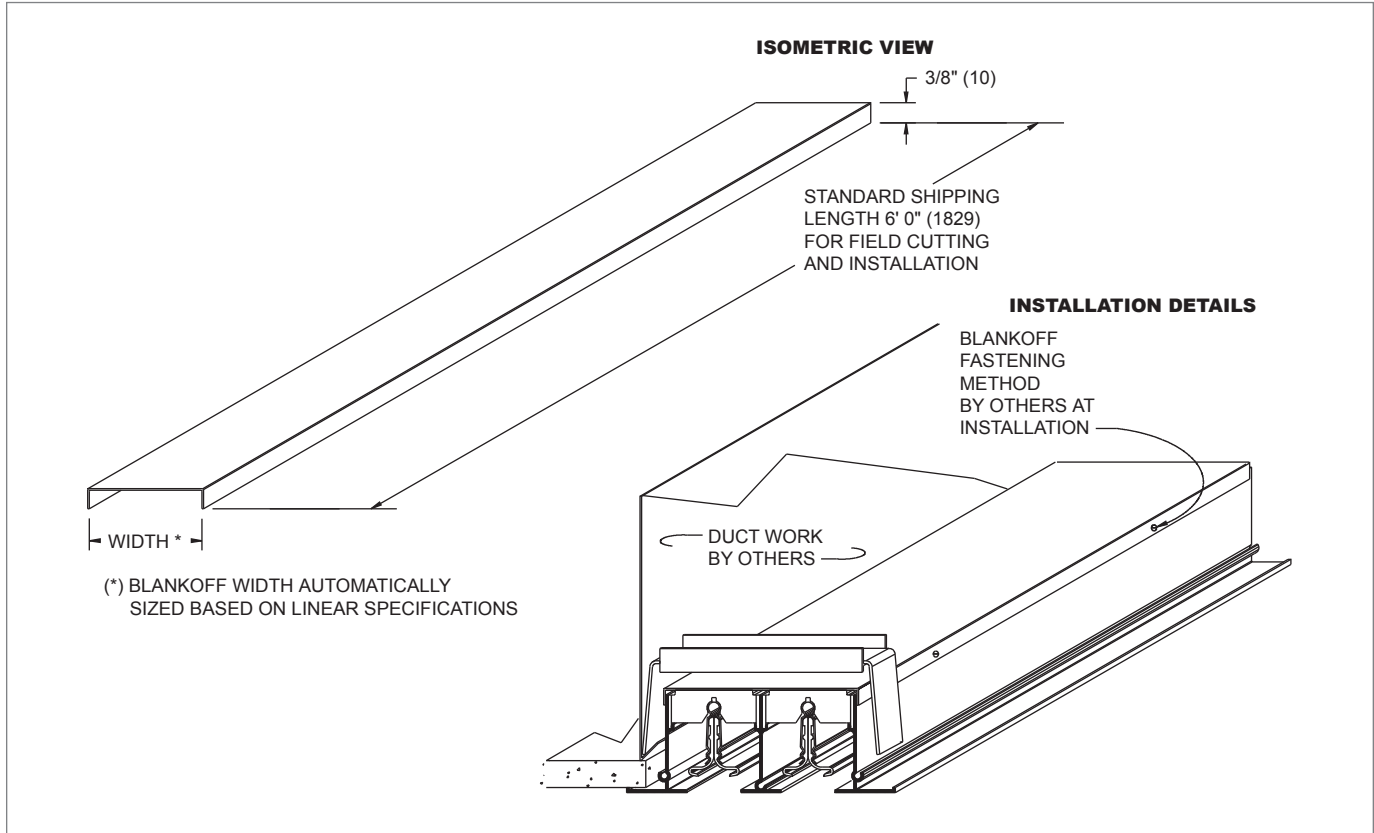

BOS | Blank-off Strip

AIR DISTRIBUTION ACCESSORIES

BOS (End Detail)

Introduction: BOS

MODEL

BOS - Blank-off Strip, Steel Construction

FEATURE

- Shipped separately in 6' 0" lengths for field cutting and installation.

FINISH

- Standard finish is Black.

BOS Dimensional Information

BOS, ISOMETRIC VIEW & INSTALLATION DETAILS

NOTES: Dimensions in parentheses are mm. Reference page Q1-26 for applicable product.