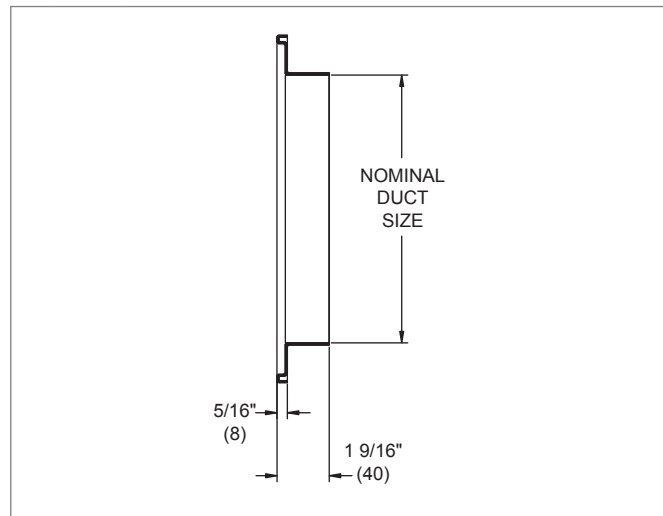

Introduction: 8PF, 58PF

MODEL

8PF - Plaster Frame, Steel Construction

58PF - Plaster Frame, Aluminum Construction

FEATURE

- Shipped loose for field installation.

FINISH

- Standard finish is #44 British White or same finish as grille.

8PF

8PF, 58PF Dimensional Information

8PF, 58PF, FACE VIEW

8PF, 58PF, SIDE VIEW

8PF, 58PF, INSTALLATION DETAILS

NOTES: Dimensions in parentheses are mm.
Reference page Q1-26 for applicable product.