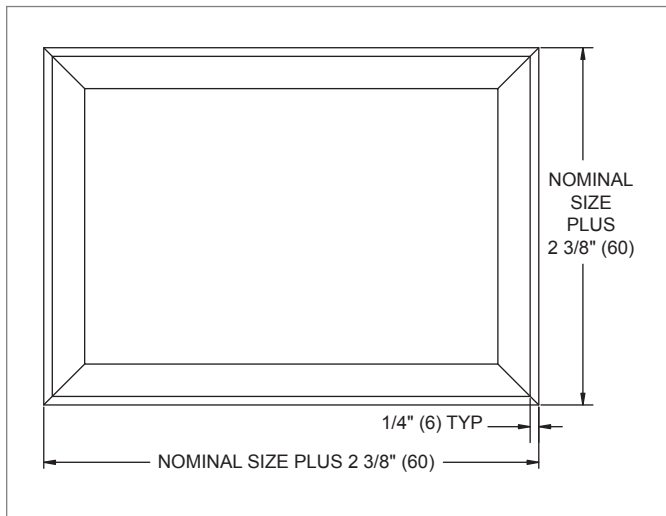

Introduction: 8PF, 58PF

MODEL

8PF - Plaster Frame, Steel Construction

58PF - Plaster Frame, Aluminum Construction

FEATURE

- Shipped loose for field installation.

FINISH

- Standard finish is #44 British White or same finish as grille.

8PF

8PF, 58PF Dimensional Information

8PF, 58PF, FACE VIEW

8PF, 58PF, SIDE VIEW

8PF, 58PF, INSTALLATION DETAILS

NOTES: Dimensions in parentheses are mm.
Reference page Q1-26 for applicable product.