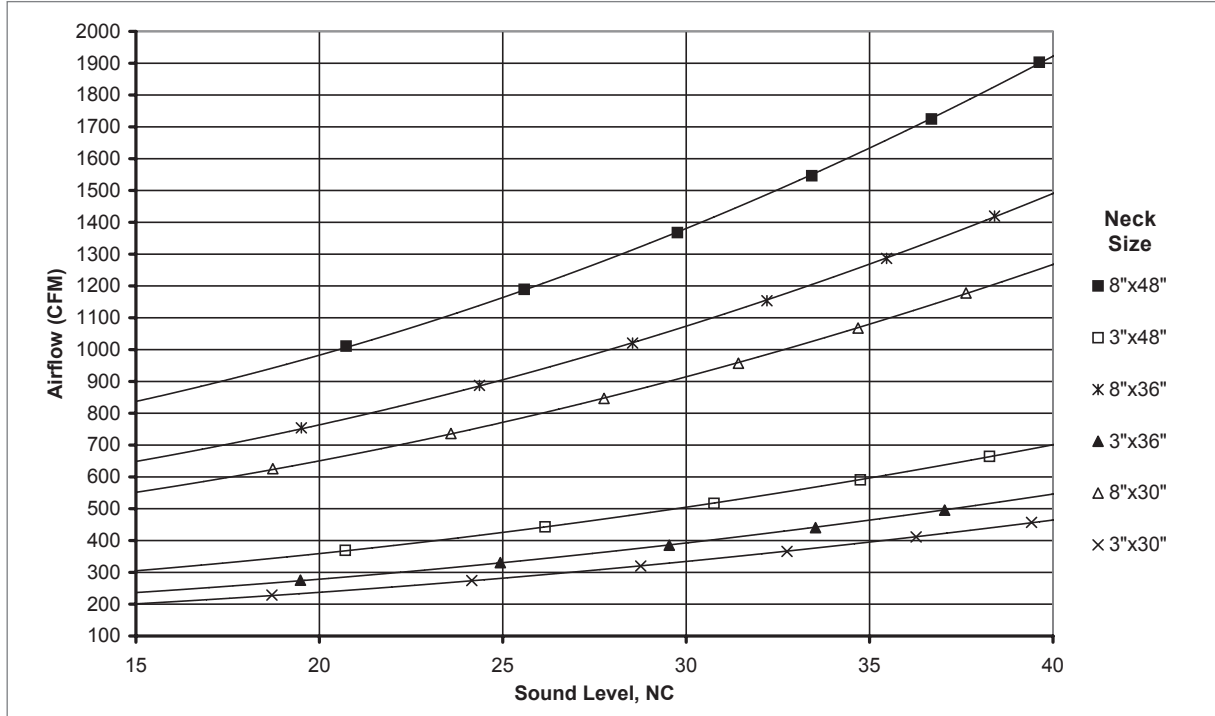

5DMGSR, 5DMGSU, 5DMGDR, 5DMGDU Reference Charts

AIRFLOW VS. NC LEVEL: 5DMGSR, 5DMGSU, 5DMGDR, 5DMGDU (NO DAMPER)

AIRFLOW VS. NC LEVEL: 5DMGSR, 5DMGSU, 5DMGDR, 5DMGDU (NO DAMPER)

DUCT MOUNTED GRILLES & LOUVERS

5DMG*R - 5DMG*U