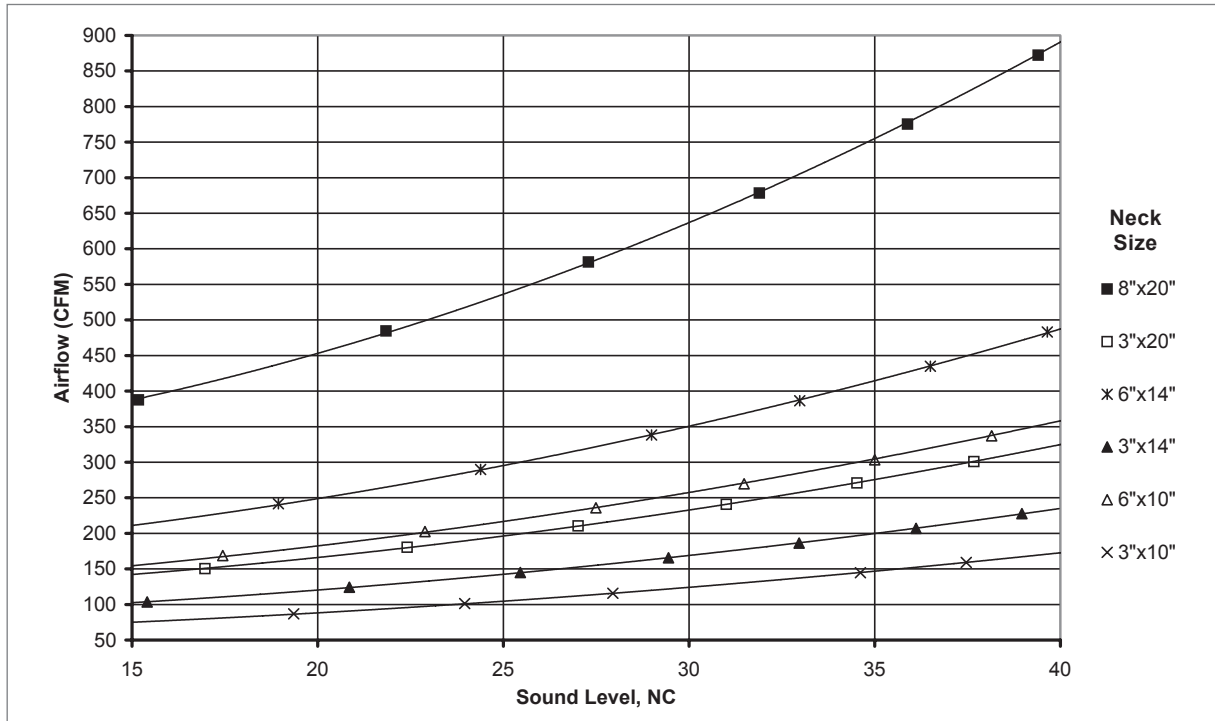

5DMGSR, 5DMGSU, 5DMGDR, 5DMGDU Reference Charts

AIRFLOW VS. NC LEVEL: 5DMGSR, 5DMGSU, 5DMGDR, 5DMGDU (NO DAMPER)

AIRFLOW VS. NC LEVEL: 5DMGSR, 5DMGSU, 5DMGDR, 5DMGDU (NO DAMPER)

DUCT MOUNTED GRILLES & LOUVERS

5DMG*R - 5DMG*U