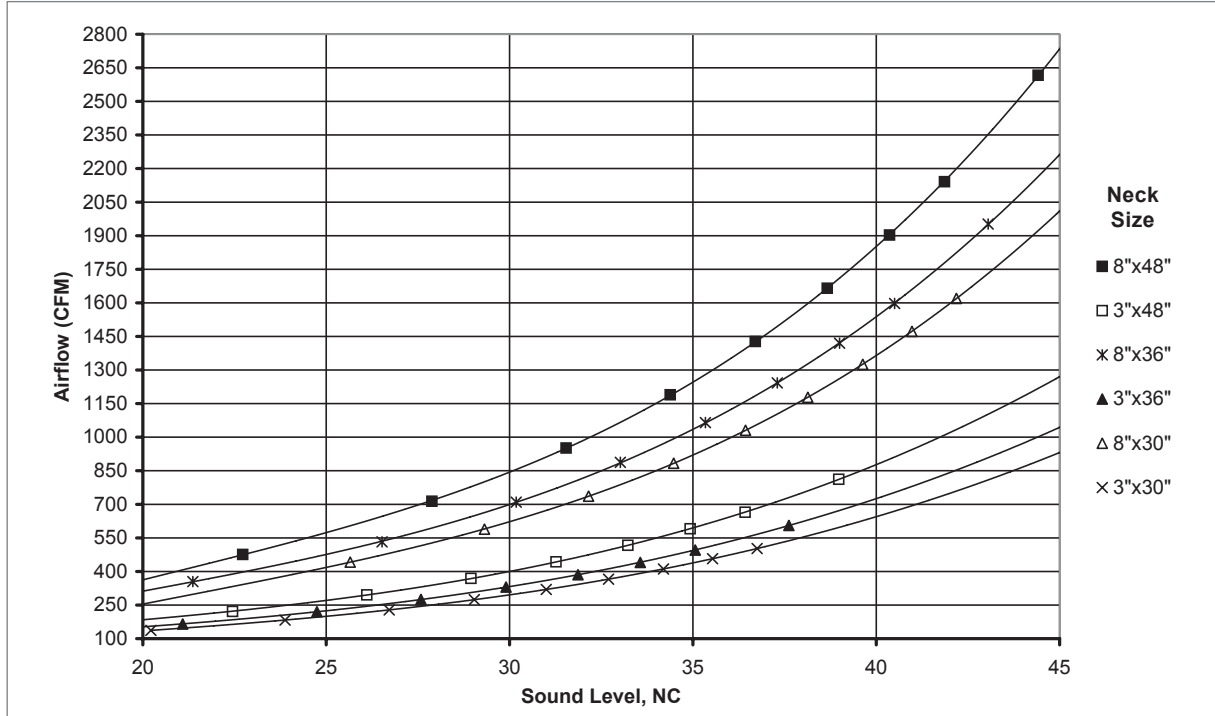

5DMGPR, 5DMGPU Reference Charts

AIRFLOW VS. NC LEVEL: 5DMGPR, 5DMGPU (NO DAMPER)

AIRFLOW VS. NC LEVEL: 5DMGPR, 5DMGPU (NO DAMPER)

DUCT MOUNTED GRILLES & LOUVERS

5DMGPR - 5DMGPU