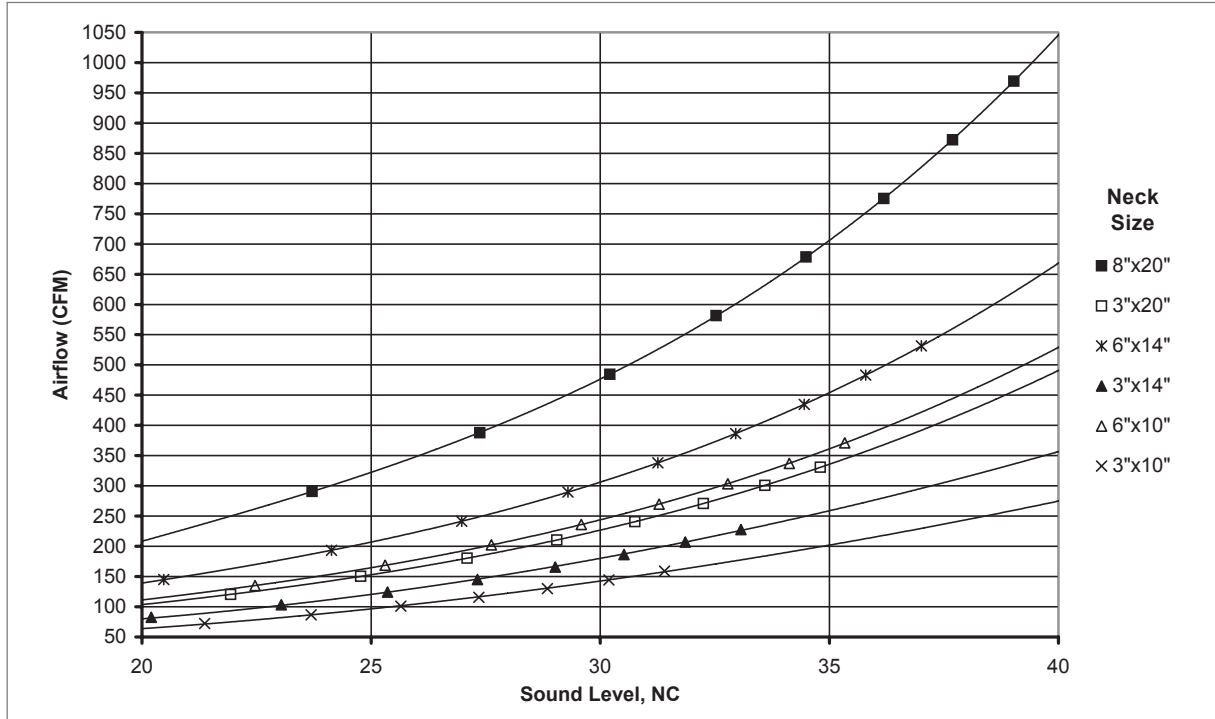

5DMGPR, 5DMGPU Reference Charts

AIRFLOW VS. NC LEVEL: 5DMGPR, 5DMGPU (NO DAMPER)

AIRFLOW VS. NC LEVEL: 5DMGPR, 5DMGPU (NO DAMPER)

DUCT MOUNTED GRILLES & LOUVERS

5DMGPR - 5DMGPU