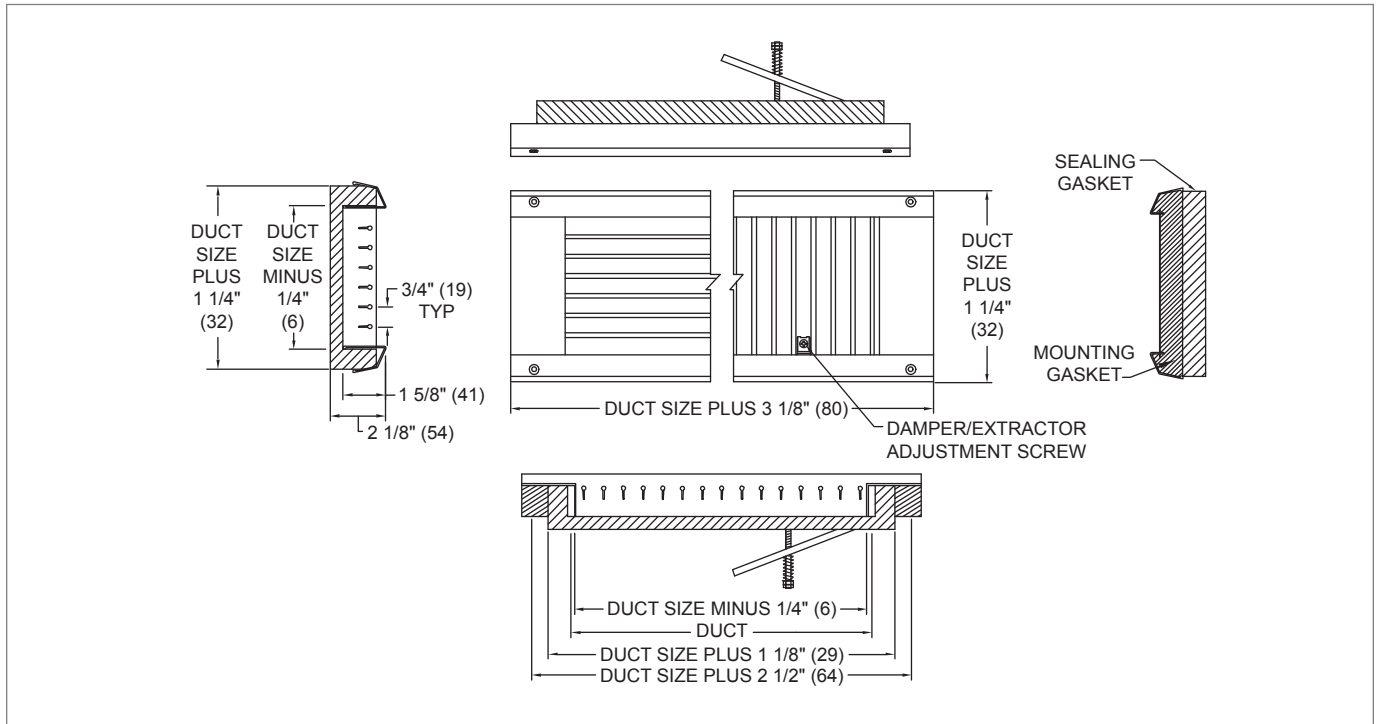

5DMGSU Dimensional Information

5DMGSU, FACE VIEW, SIDE VIEW, & CROSS SECTIONS

5DMGSU, AIRFLOW DESCRIPTIONS

5DMGSU Dimensional Details

5DMGSU, AVAILABLE SIZES & MINIMUM DUCT DIAMETERS

		Width										
		10" (254)	12" (305)	14" (356)	16" (406)	18" (457)	20" (508)	24" (610)	30" (762)	36" (914)	42" (1067)	48" (1219)
Height	3" (76)	6" (152)	6" (152)	6" (152)	6" (152)	6" (152)	6" (152)	6" (152)	6" (152)	6" (152)	6" (152)	6" (152)
	4" (102)	10" (254)	10" (254)	10" (254)	10" (254)	10" (254)	10" (254)	10" (254)	10" (254)	10" (254)	10" (254)	10" (254)
	6" (152)	12" (305)	12" (305)	12" (305)	12" (305)	12" (305)	12" (305)	12" (305)	12" (305)	12" (305)	12" (305)	12" (305)
	8" (203)	-	-	20" (508)	20" (508)	20" (508)	20" (508)	20" (508)	20" (508)	20" (508)	20" (508)	20" (508)
	10" (254)	-	-	-	24" (610)	24" (610)	24" (610)	24" (610)	24" (610)	24" (610)	24" (610)	24" (610)

NOTES: Dimensions in parentheses are mm. Maximum duct diameter for all sizes is 36" (914). Duct diameter available in 2" increments. Dash in space indicates not available.