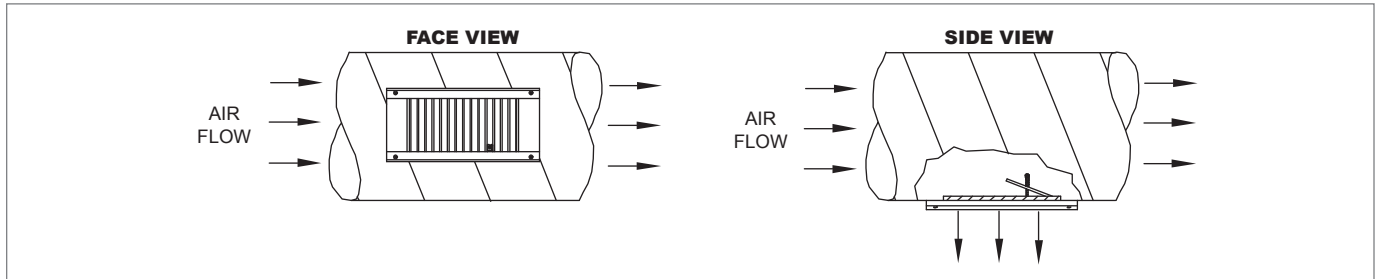

5DMGSU Dimensional Information

5DMGSU, FACE VIEW, SIDE VIEW, & CROSS SECTIONS

5DMGSU, AIRFLOW DESCRIPTIONS

5DMGSU Dimensional Details

5DMGSU, AVAILABLE SIZES & MINIMUM DUCT DIAMETERS

		Width										
		10" (254)	12" (305)	14" (356)	16" (406)	18" (457)	20" (508)	24" (610)	30" (762)	36" (914)	42" (1067)	48" (1219)
Height	3" (76)	6" (152)	6" (152)	6" (152)	6" (152)	6" (152)	6" (152)	6" (152)	6" (152)	6" (152)	6" (152)	6" (152)
	4" (102)	10" (254)	10" (254)	10" (254)	10" (254)	10" (254)	10" (254)	10" (254)	10" (254)	10" (254)	10" (254)	10" (254)
	6" (152)	12" (305)	12" (305)	12" (305)	12" (305)	12" (305)	12" (305)	12" (305)	12" (305)	12" (305)	12" (305)	12" (305)
	8" (203)	-	-	20" (508)	20" (508)	20" (508)	20" (508)	20" (508)	20" (508)	20" (508)	20" (508)	20" (508)
	10" (254)	-	-	-	24" (610)	24" (610)	24" (610)	24" (610)	24" (610)	24" (610)	24" (610)	24" (610)

NOTES: Dimensions in parentheses are mm. Maximum duct diameter for all sizes is 36" (914). Duct diameter available in 2" increments. Dash in space indicates not available.