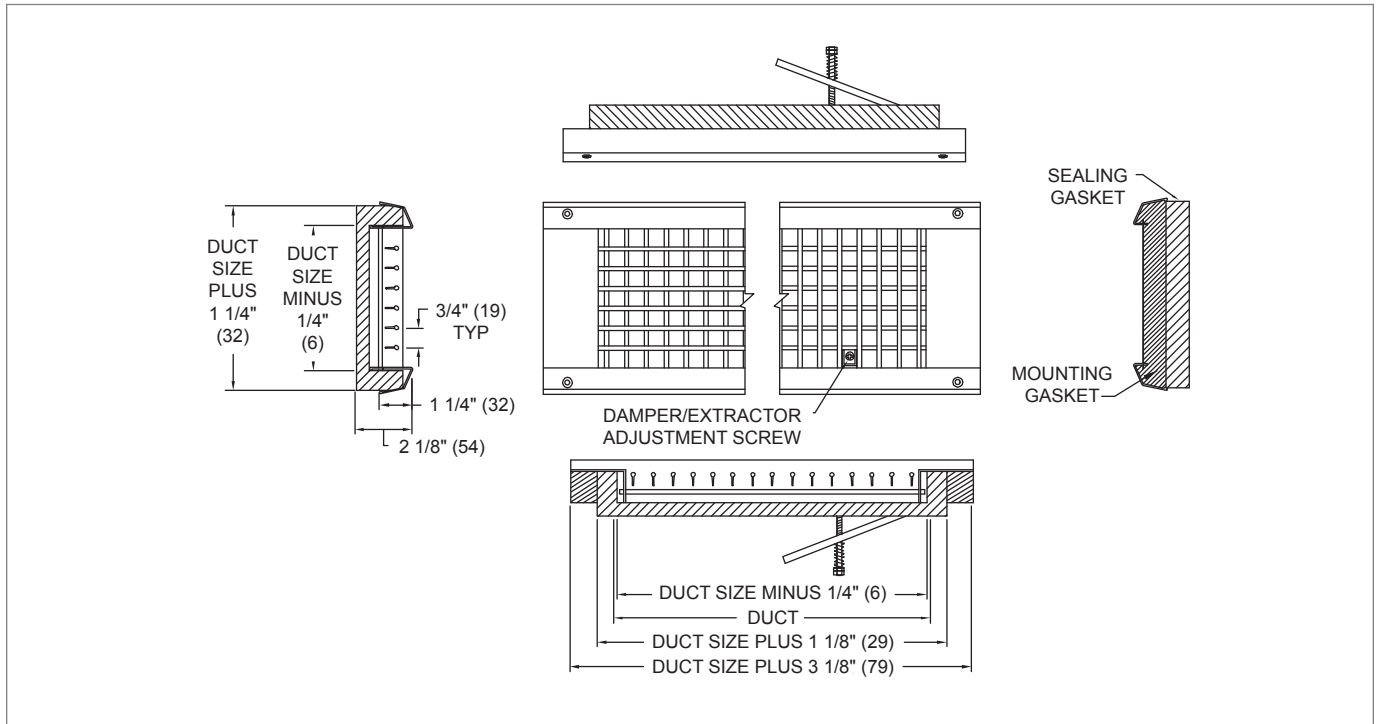

### 5DMGDU Dimensional Information

#### 5DMGDU, FACE VIEW, SIDE VIEW, & CROSS SECTIONS

### 5DMGDU Dimensional Details

NOTES: Dimensions in parentheses are mm. Maximum duct diameter for all sizes is 36" (914). Duct diameter available in 2" increments. Dash in space indicates not available.