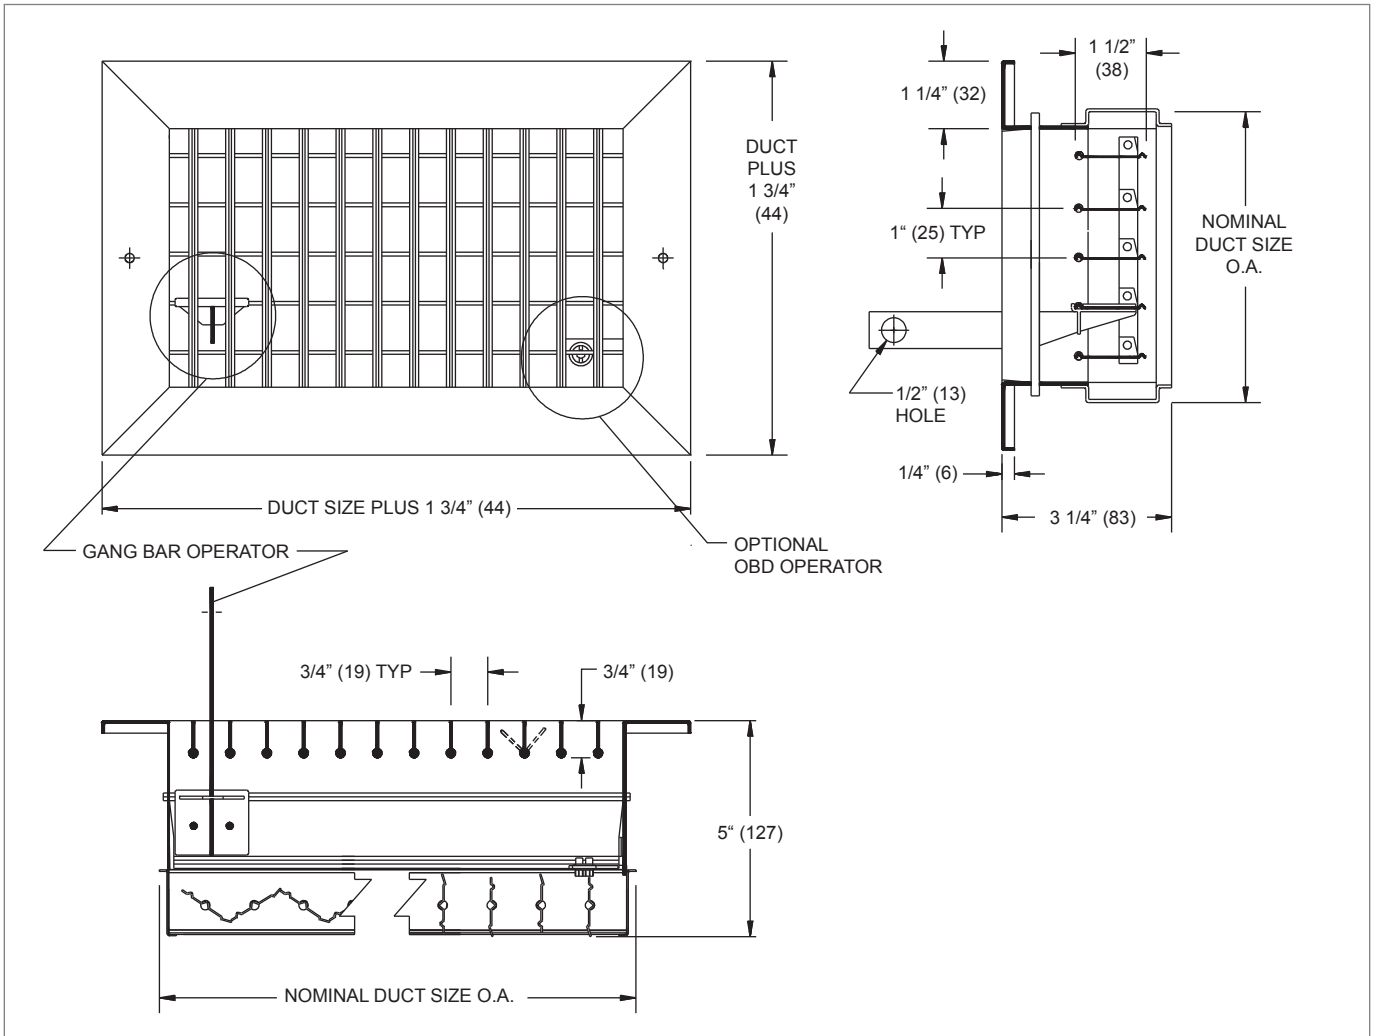

680MP, 5680MP Dimensional Data

680MP, 5680MP, 3/4" BLADE SPACING: FACE VIEW, SIDE VIEW, & CROSS SECTIONS

NOTES: Dimensions in parentheses are mm. See Supply Grille section on page I1-49 for reference charts and performance data.

INDUSTRIAL GRILLES

680MP - 5680MP