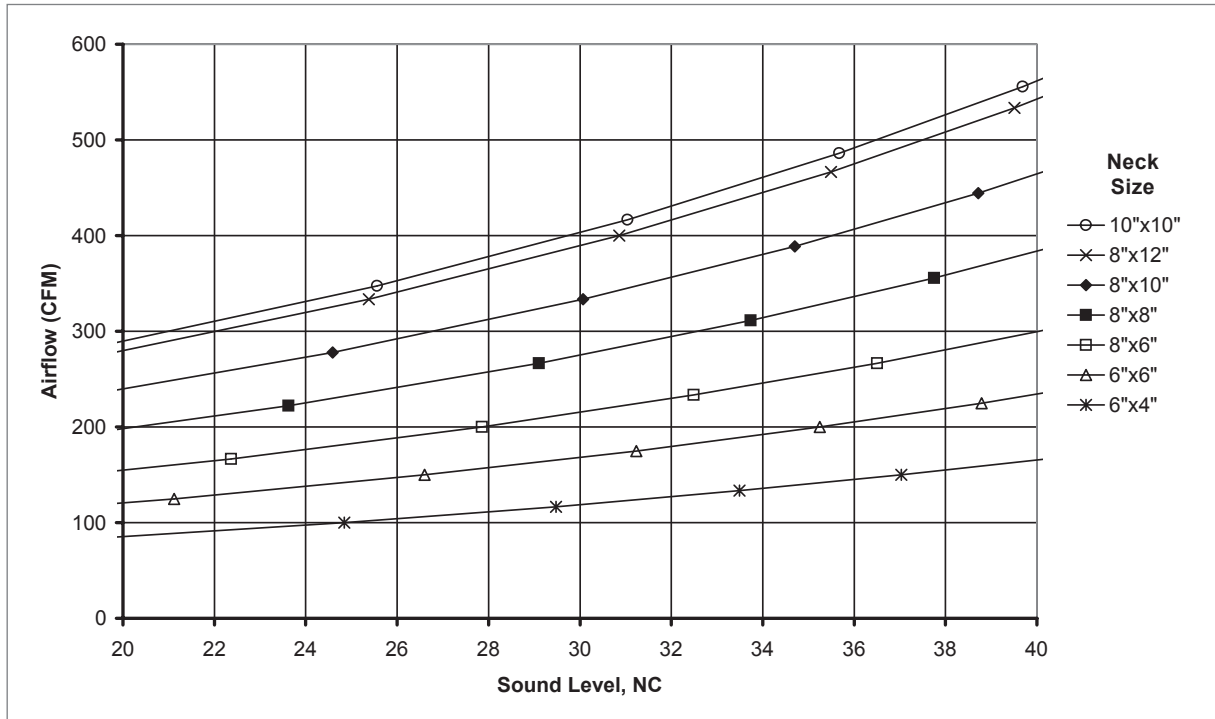

1330 Reference Charts

AIRFLOW VS. NC LEVEL: 1330 (NO DAMPER)

AIRFLOW VS. NC LEVEL: 1330 (NO DAMPER)

SECURITY GRILLES

1
3
3
0

1330 Reference Charts
AIRFLOW VS. NC LEVEL: 1330 (NO DAMPER)

AIRFLOW VS. NC LEVEL: 1330 (NO DAMPER)
