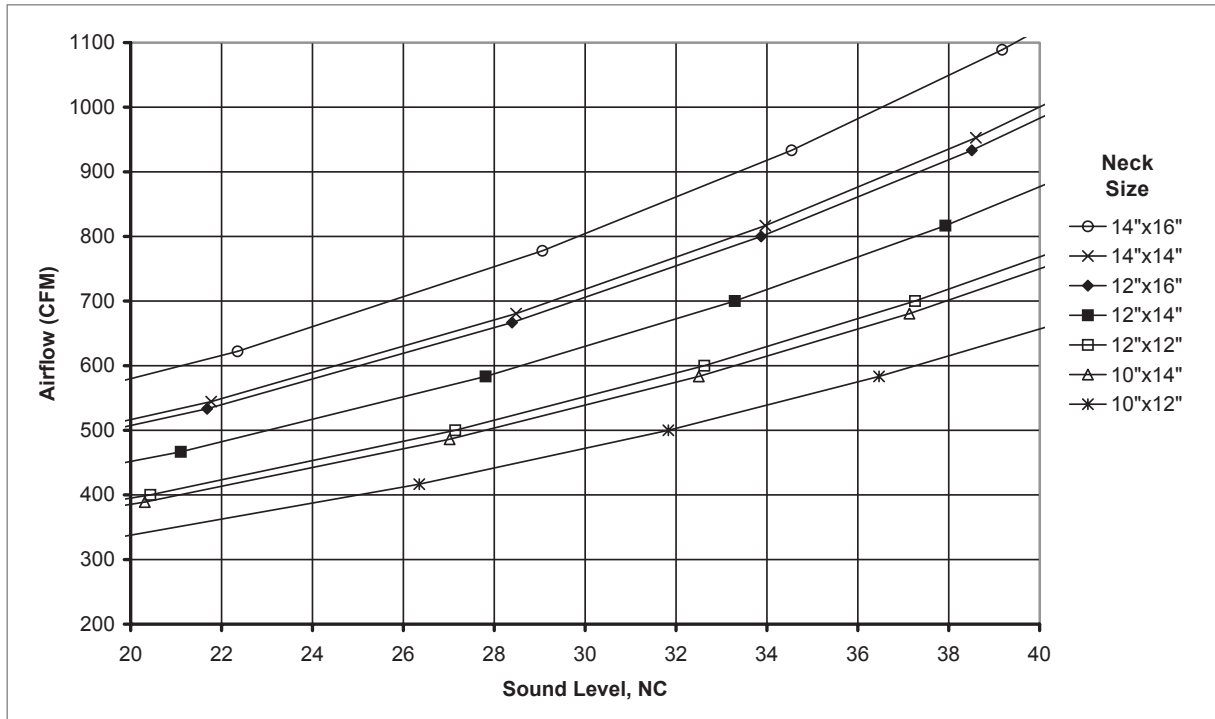

1330 Reference Charts

AIRFLOW VS. NC LEVEL: 1330 (NO DAMPER)

AIRFLOW VS. NC LEVEL: 1330 (NO DAMPER)

SECURITY GRILLES

1
3
3
0

1330 Reference Charts
AIRFLOW VS. NC LEVEL: 1330 (NO DAMPER)

AIRFLOW VS. NC LEVEL: 1330 (NO DAMPER)
