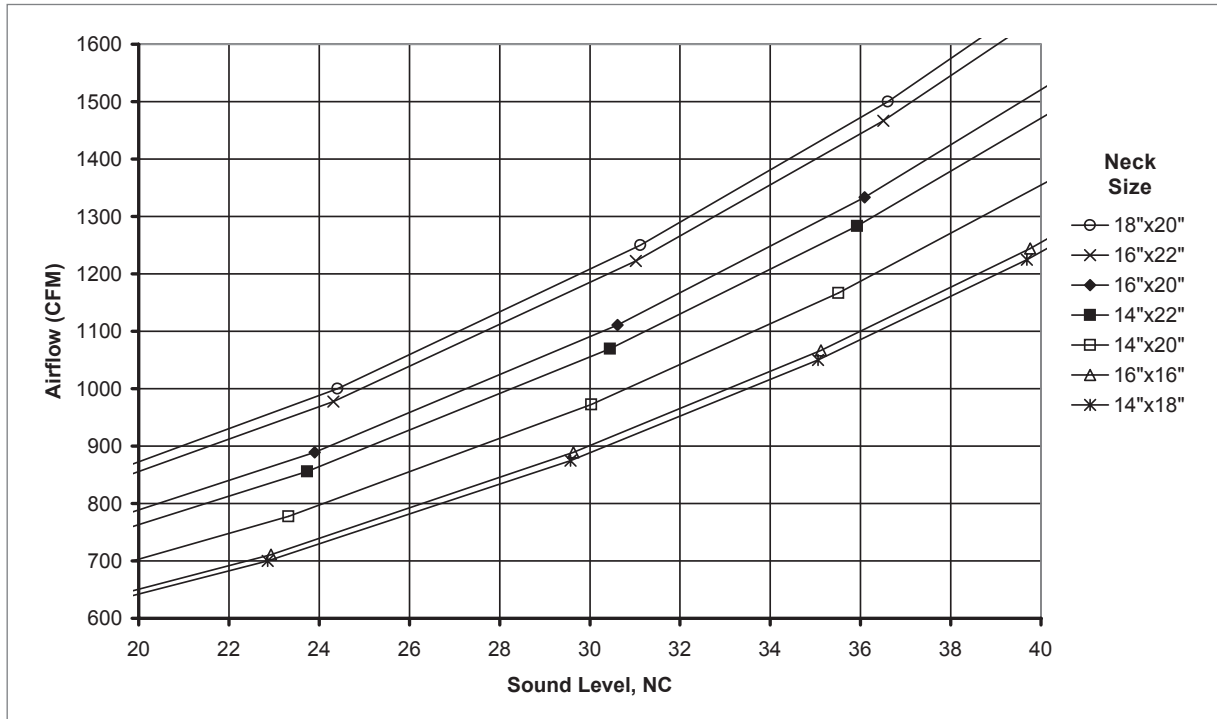

1330 Reference Charts

AIRFLOW VS. NC LEVEL: 1330 (NO DAMPER)

AIRFLOW VS. NC LEVEL: 1330 (NO DAMPER)

SECURITY GRILLES

1
3
3
0

1330 Reference Charts
AIRFLOW VS. NC LEVEL: 1330 (NO DAMPER)

AIRFLOW VS. NC LEVEL: 1330 (NO DAMPER)
