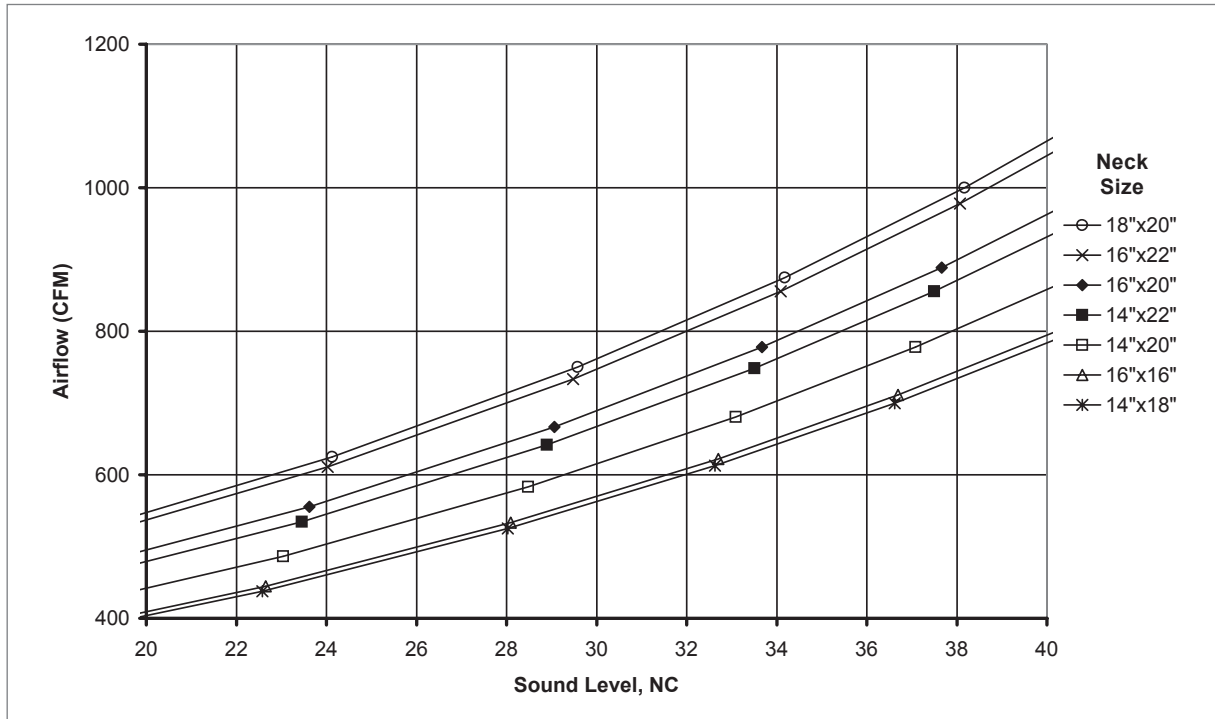

1320 Reference Charts

AIRFLOW VS. NC LEVEL: 1320 (NO DAMPER)

AIRFLOW VS. NC LEVEL: 1320 (NO DAMPER)

1320 Reference Charts

AIRFLOW VS. NC LEVEL: 1320 (NO DAMPER)

AIRFLOW VS. NC LEVEL: 1320 (NO DAMPER)

SECURITY GRILLES