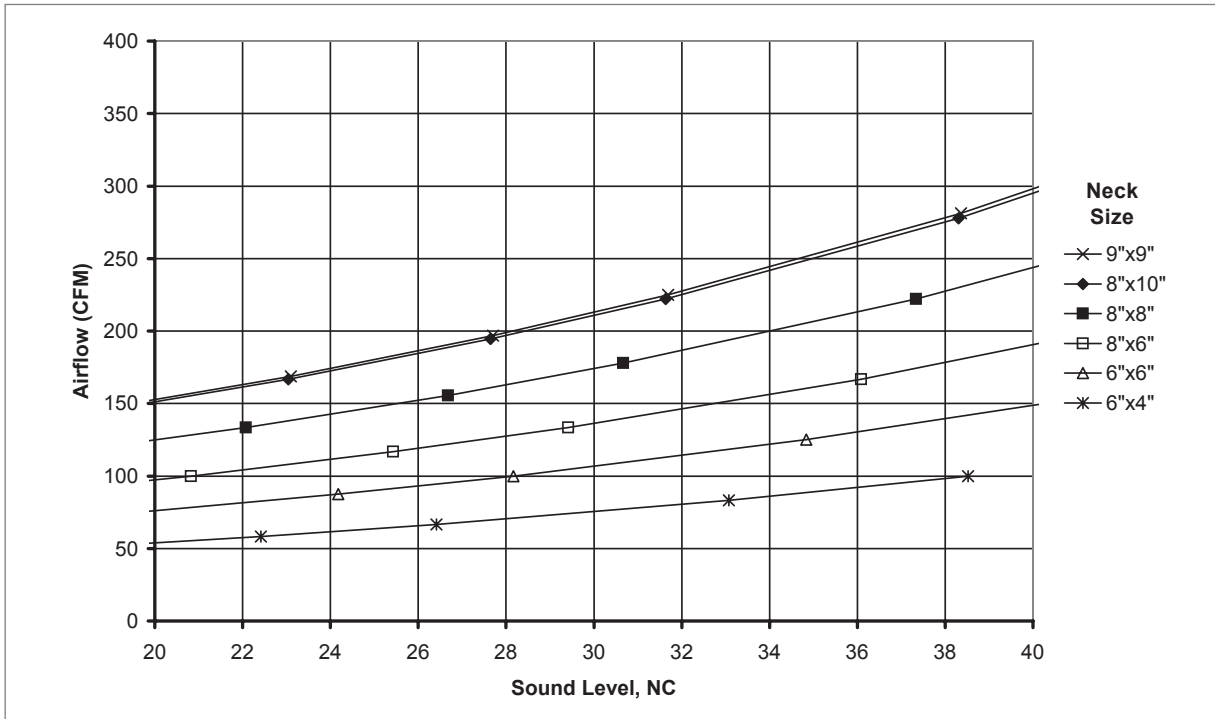

1320 Reference Charts

AIRFLOW VS. NC LEVEL: 1320 (NO DAMPER)

AIRFLOW VS. NC LEVEL: 1320 (NO DAMPER)

1320 Reference Charts

AIRFLOW VS. NC LEVEL: 1320 (NO DAMPER)

AIRFLOW VS. NC LEVEL: 1320 (NO DAMPER)

SECURITY GRILLES