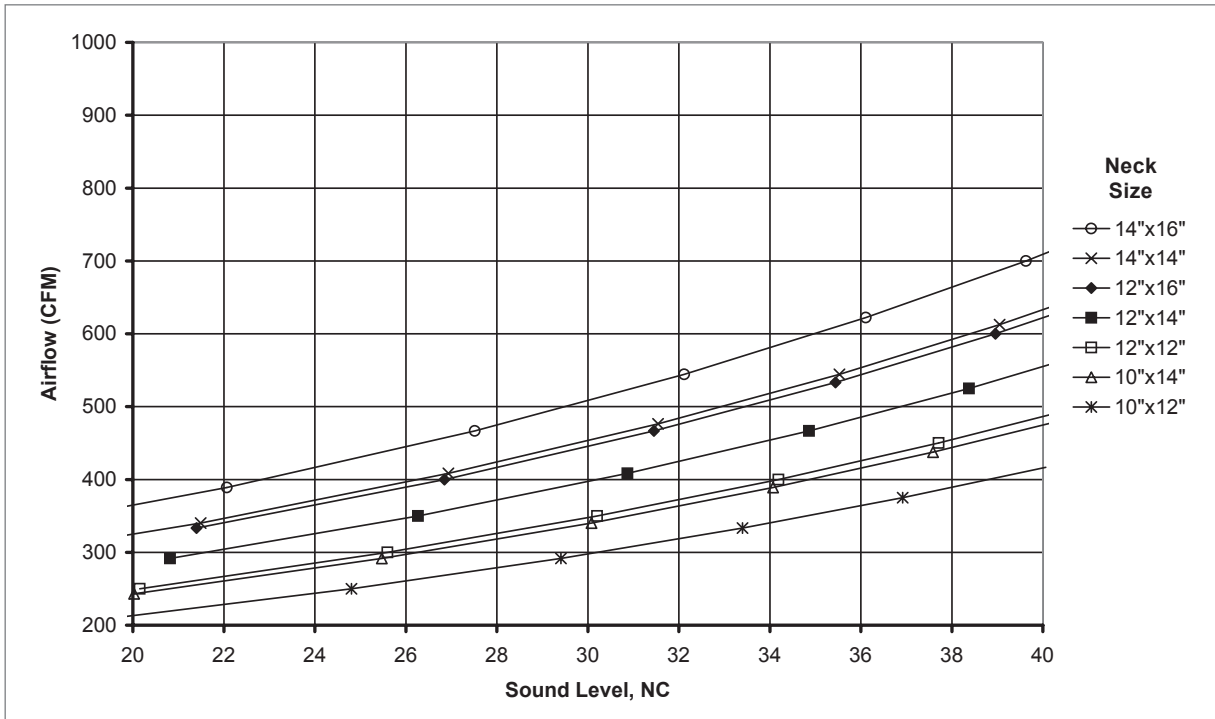

1320 Reference Charts

AIRFLOW VS. NC LEVEL: 1320 (NO DAMPER)

AIRFLOW VS. NC LEVEL: 1320 (NO DAMPER)

1320 Reference Charts

AIRFLOW VS. NC LEVEL: 1320 (NO DAMPER)

AIRFLOW VS. NC LEVEL: 1320 (NO DAMPER)

SECURITY GRILLES