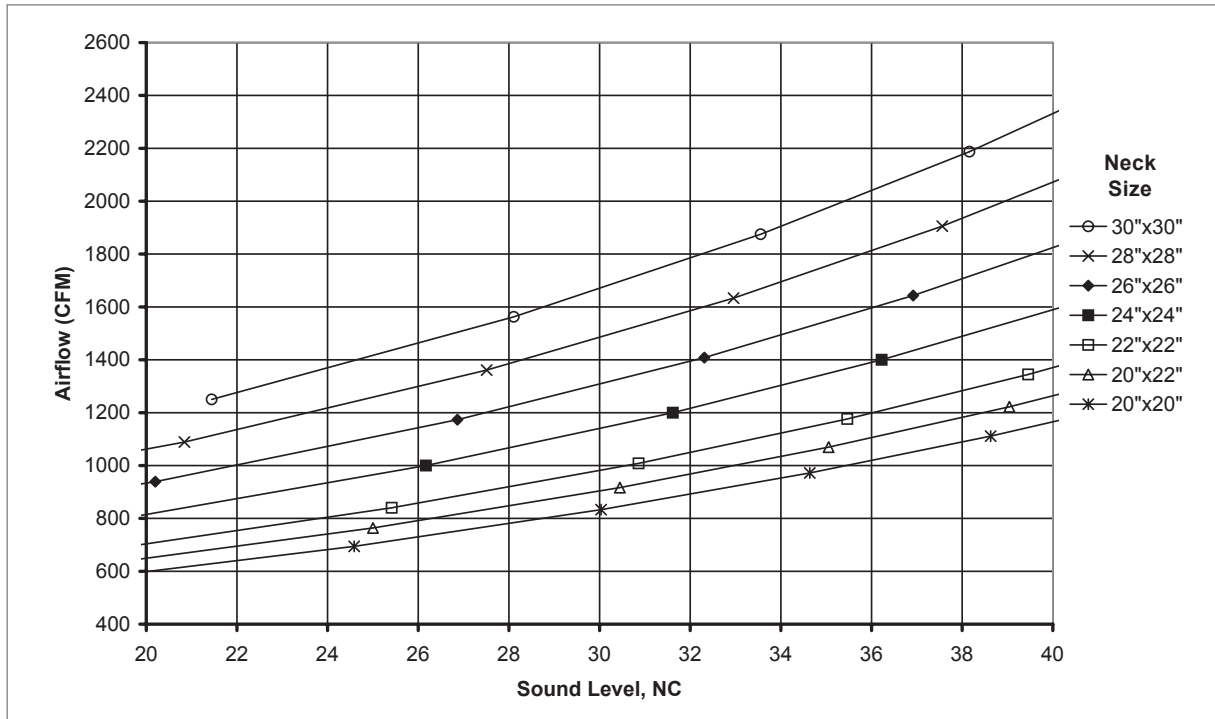

1320 Reference Charts

AIRFLOW VS. NC LEVEL: 1320 (NO DAMPER)

AIRFLOW VS. NC LEVEL: 1320 (NO DAMPER)

1320 Reference Charts

AIRFLOW VS. NC LEVEL: 1320 (NO DAMPER)

AIRFLOW VS. NC LEVEL: 1320 (NO DAMPER)

SECURITY GRILLES