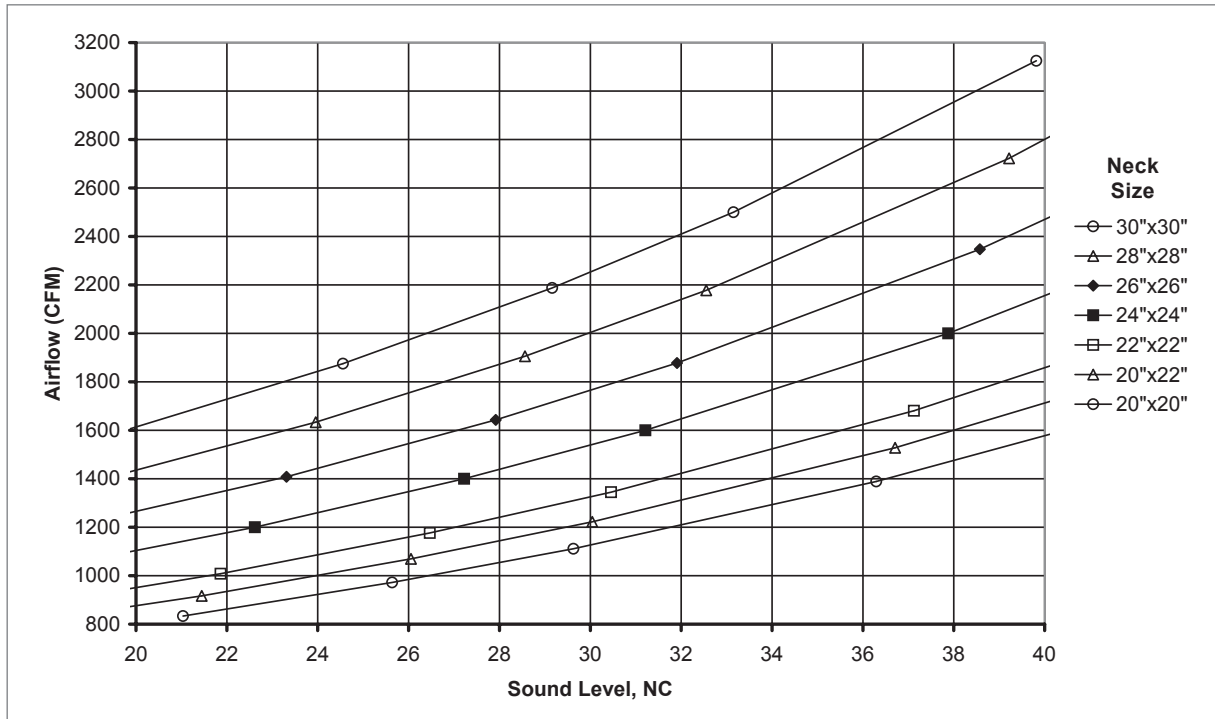

1310, 1310TF, 51310 Reference Charts
AIRFLOW VS. NC LEVEL: 1310, 1310TF, 51310 (NO DAMPER)

AIRFLOW VS. NC LEVEL: 1310, 1310TF, 51310 (NO DAMPER)

SECURITY GRILLES

1310, 1310TF, 51310 Reference Charts

AIRFLOW VS. NC LEVEL: 1310, 1310TF, 51310 (NO DAMPER)

AIRFLOW VS. NC LEVEL: 1310, 1310TF, 51310 (NO DAMPER)

SECURITY GRILLES

1
3
1
0