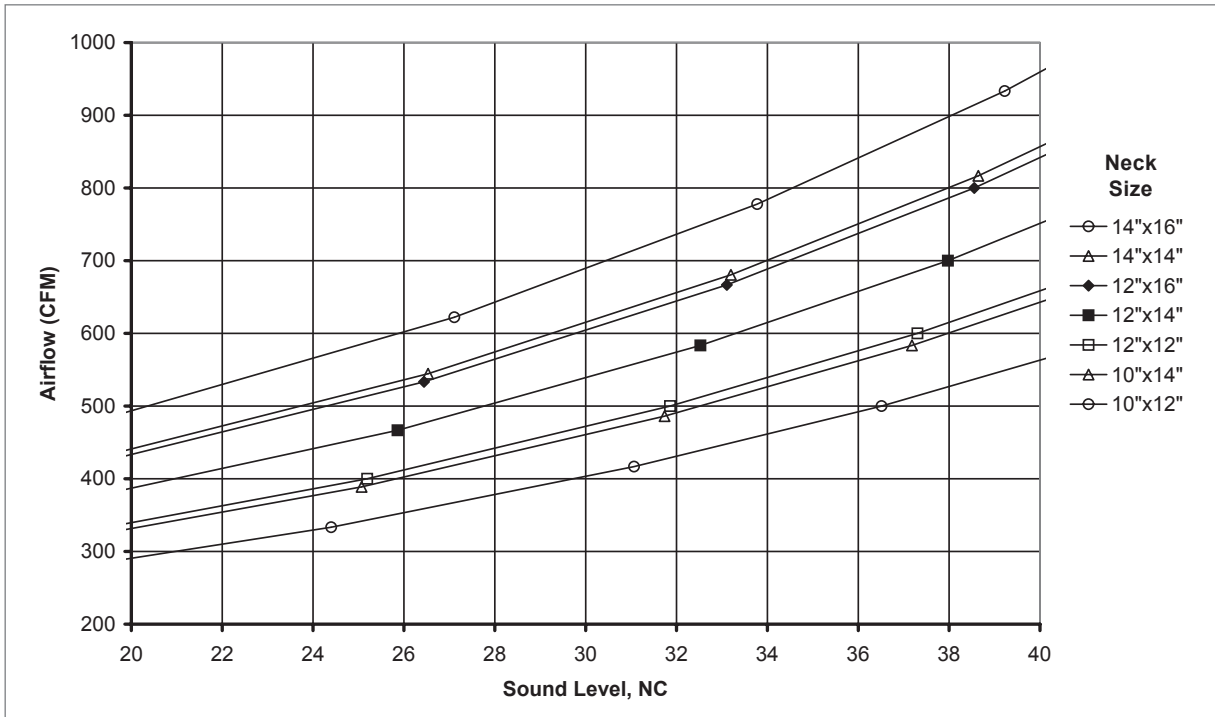

1310, 1310TF, 51310 Reference Charts
AIRFLOW VS. NC LEVEL: 1310, 1310TF, 51310 (NO DAMPER)

AIRFLOW VS. NC LEVEL: 1310, 1310TF, 51310 (NO DAMPER)

SECURITY GRILLES

1310, 1310TF, 51310 Reference Charts

AIRFLOW VS. NC LEVEL: 1310, 1310TF, 51310 (NO DAMPER)

AIRFLOW VS. NC LEVEL: 1310, 1310TF, 51310 (NO DAMPER)

SECURITY GRILLES

1
3
1
0