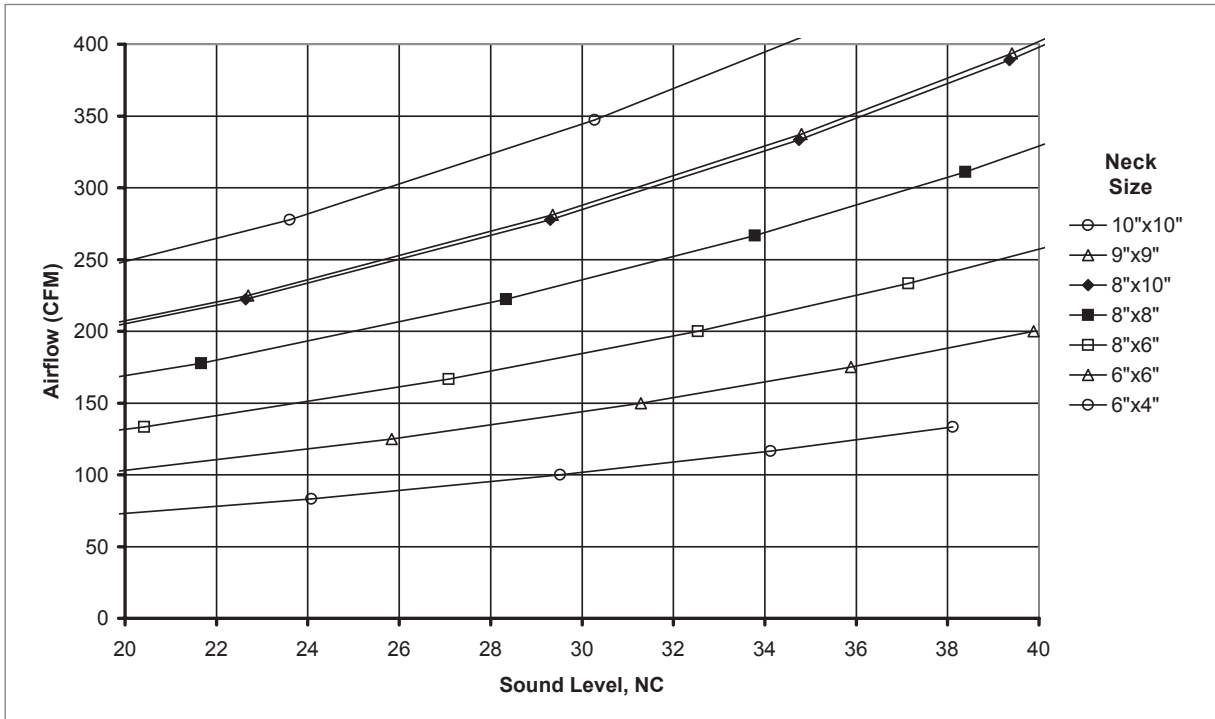

1310, 1310TF, 51310 Reference Charts
AIRFLOW VS. NC LEVEL: 1310, 1310TF, 51310 (NO DAMPER)

AIRFLOW VS. NC LEVEL: 1310, 1310TF, 51310 (NO DAMPER)

SECURITY GRILLES

1310, 1310TF, 51310 Reference Charts

AIRFLOW VS. NC LEVEL: 1310, 1310TF, 51310 (NO DAMPER)

AIRFLOW VS. NC LEVEL: 1310, 1310TF, 51310 (NO DAMPER)

SECURITY GRILLES

1
3
1
0