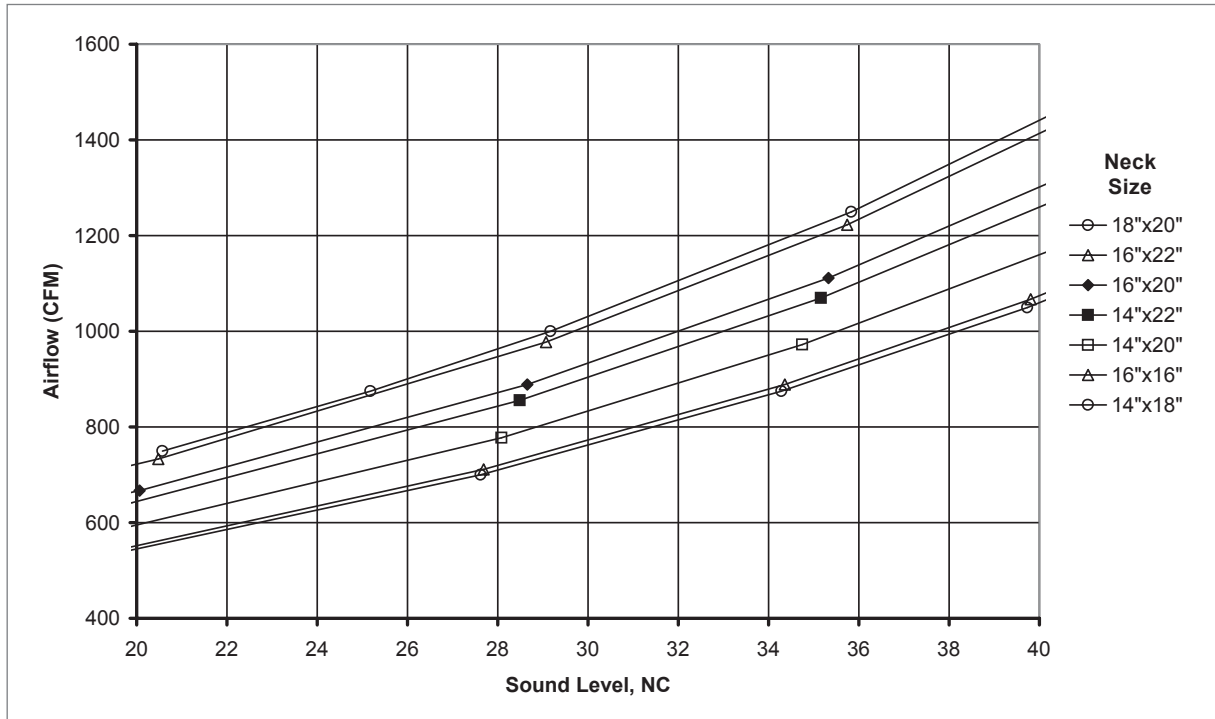

1310, 1310TF, 51310 Reference Charts
AIRFLOW VS. NC LEVEL: 1310, 1310TF, 51310 (NO DAMPER)

AIRFLOW VS. NC LEVEL: 1310, 1310TF, 51310 (NO DAMPER)

SECURITY GRILLES

1310, 1310TF, 51310 Reference Charts

AIRFLOW VS. NC LEVEL: 1310, 1310TF, 51310 (NO DAMPER)

AIRFLOW VS. NC LEVEL: 1310, 1310TF, 51310 (NO DAMPER)

SECURITY GRILLES

1
3
1
0