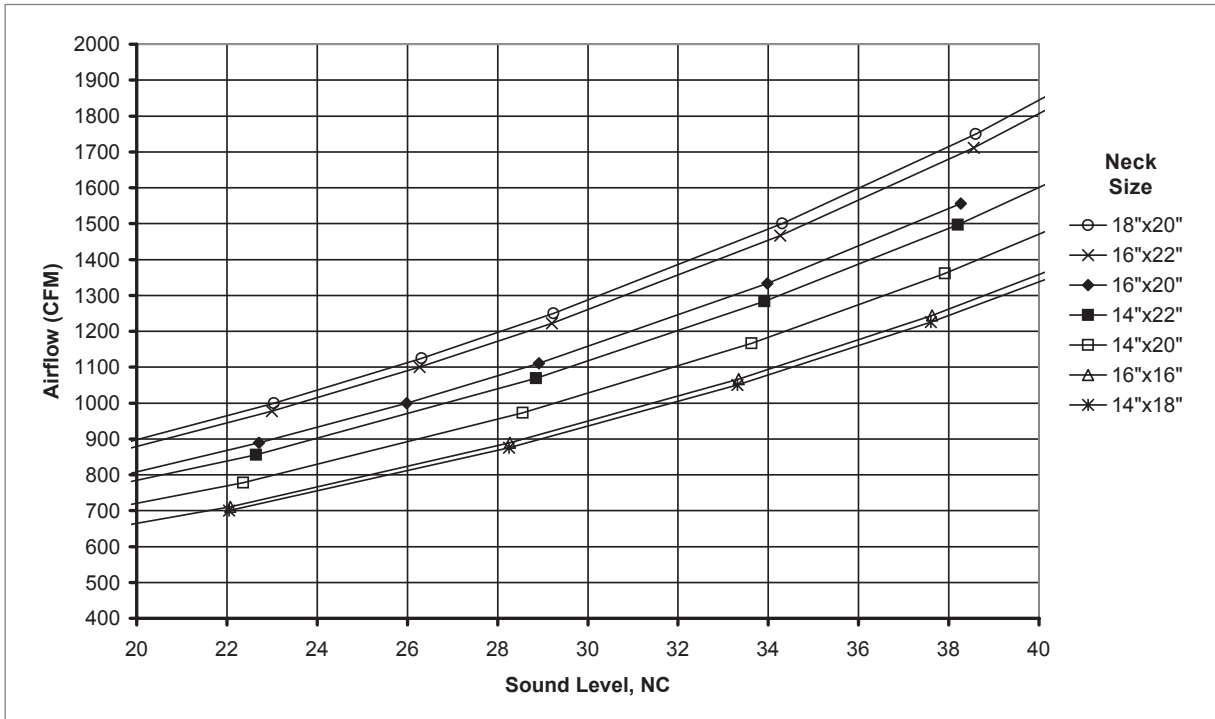

51350 Reference Charts

AIRFLOW VS. NC LEVEL: 51350 (NO DAMPER)

AIRFLOW VS. NC LEVEL: 51350 (NO DAMPER)

SECURITY GRILLES

51350

51350 Reference Charts
AIRFLOW VS. NC LEVEL: 51350 (NO DAMPER)

AIRFLOW VS. NC LEVEL: 51350 (NO DAMPER)
