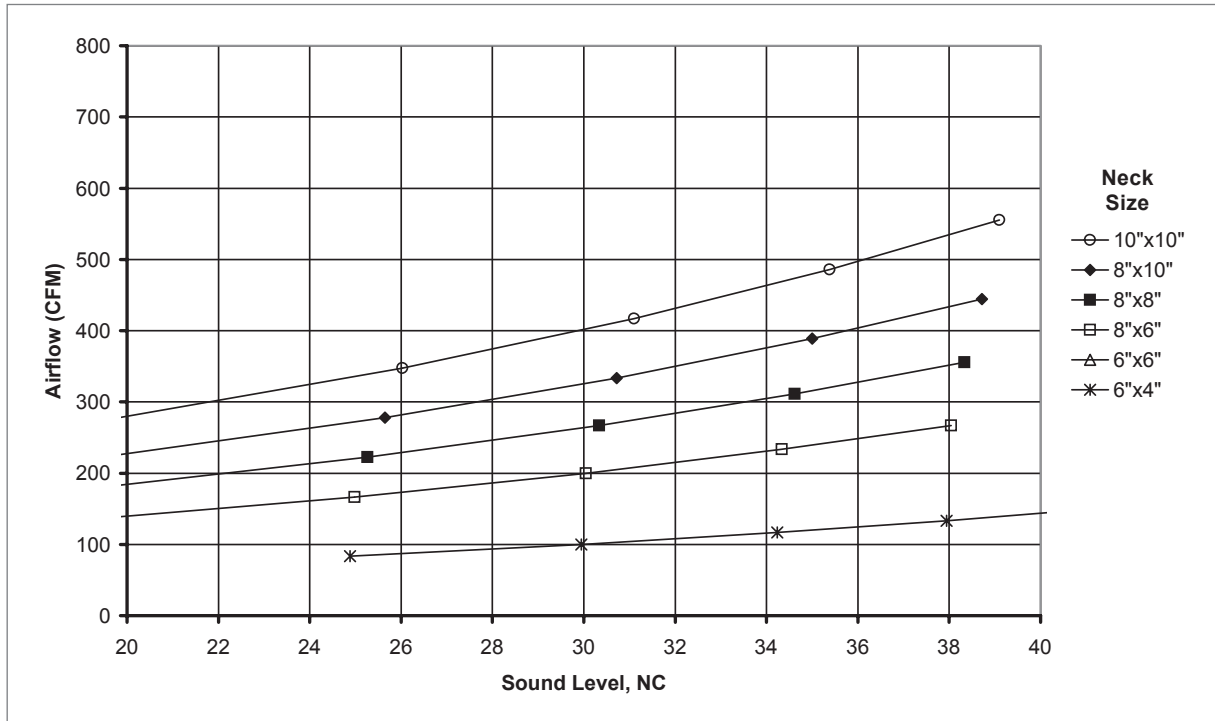

51350 Reference Charts

AIRFLOW VS. NC LEVEL: 51350 (NO DAMPER)

AIRFLOW VS. NC LEVEL: 51350 (NO DAMPER)

SECURITY GRILLES

51350

51350 Reference Charts
AIRFLOW VS. NC LEVEL: 51350 (NO DAMPER)

AIRFLOW VS. NC LEVEL: 51350 (NO DAMPER)
