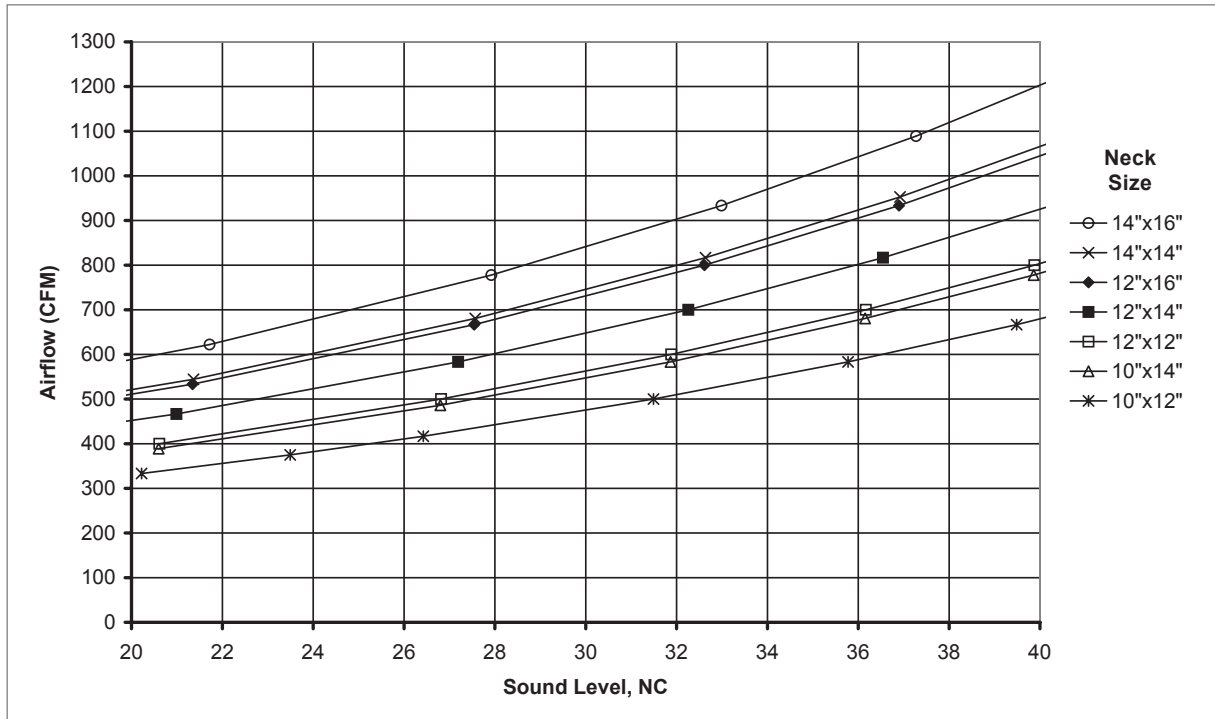

51350 Reference Charts

AIRFLOW VS. NC LEVEL: 51350 (NO DAMPER)

AIRFLOW VS. NC LEVEL: 51350 (NO DAMPER)

SECURITY GRILLES

51350

51350 Reference Charts
AIRFLOW VS. NC LEVEL: 51350 (NO DAMPER)

AIRFLOW VS. NC LEVEL: 51350 (NO DAMPER)
