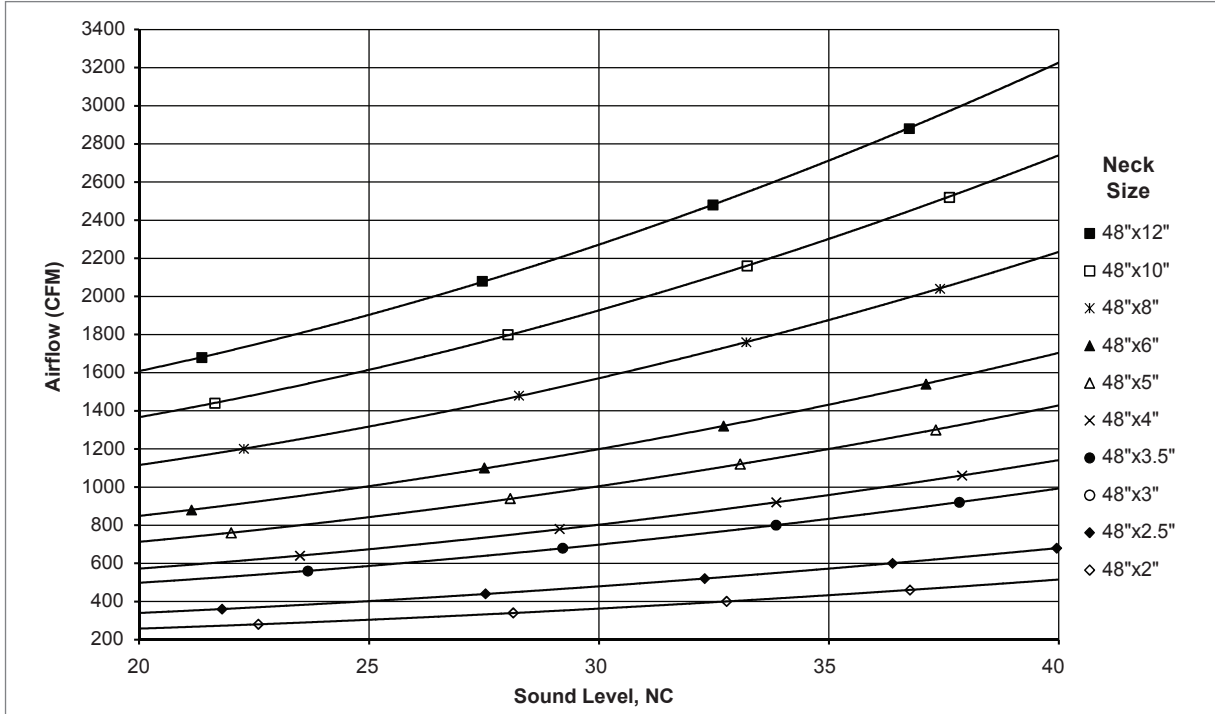

1500, 1800 Reference Charts
AIRFLOW VS. NC LEVEL: 1500, 1800, 0° DEFLECTION, 7/32" BARS, 1/2" BAR SPACING, 48" LENGTH

AIRFLOW VS. NC LEVEL: 1500, 1800, 0° DEFLECTION, 7/32" BARS, 7/16" BAR SPACING, 48" LENGTH

1500, 1800 Reference Charts

AIRFLOW VS. NC LEVEL: 1500, 1800, 15° DEFLECTION, 7/32" BARS, 1/2" BAR SPACING, 48" LENGTH

AIRFLOW VS. NC LEVEL: 1500, 1800, 30° DEFLECTION, 7/32" BARS, 7/16" BAR SPACING, 48" LENGTH

LINEAR BAR GRILLES

1500 - 1800