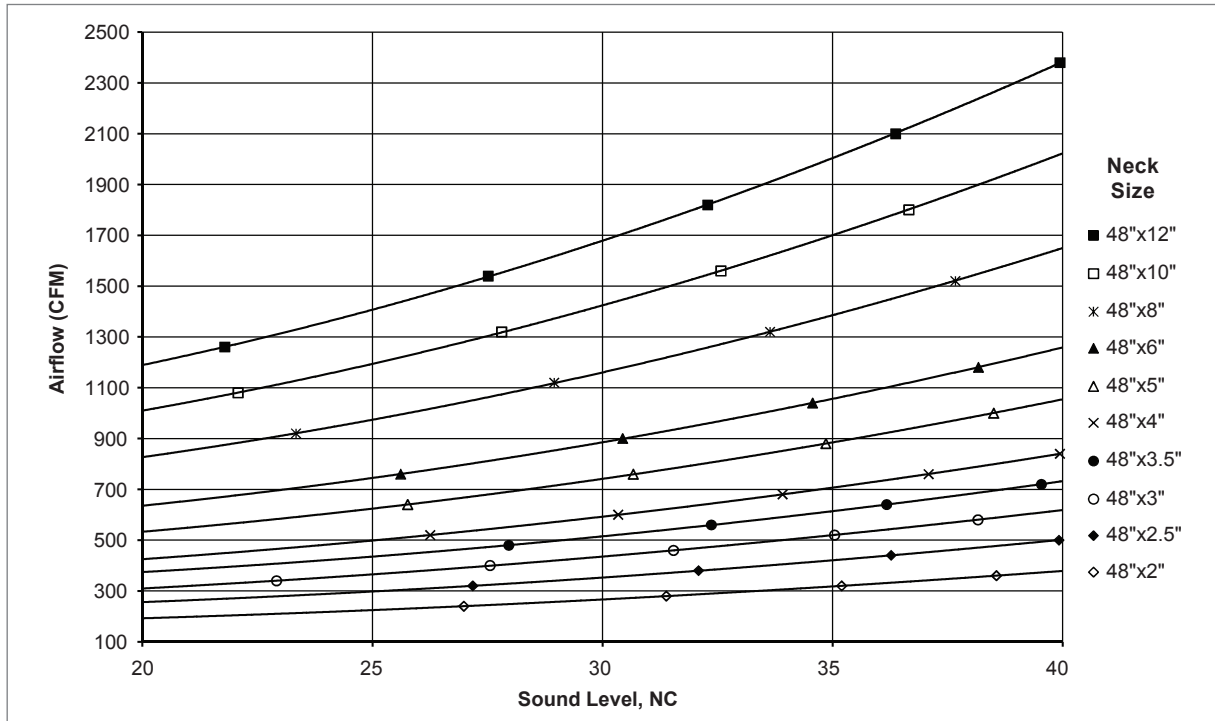

1500, 1800 Reference Charts
AIRFLOW VS. NC LEVEL: 1500, 1800, 0° DEFLECTION, 7/32" BARS, 1/2" BAR SPACING, 48" LENGTH

AIRFLOW VS. NC LEVEL: 1500, 1800, 0° DEFLECTION, 7/32" BARS, 7/16" BAR SPACING, 48" LENGTH

1500, 1800 Reference Charts

AIRFLOW VS. NC LEVEL: 1500, 1800, 15° DEFLECTION, 7/32" BARS, 1/2" BAR SPACING, 48" LENGTH

AIRFLOW VS. NC LEVEL: 1500, 1800, 30° DEFLECTION, 7/32" BARS, 7/16" BAR SPACING, 48" LENGTH

LINEAR BAR GRILLES

1500 - 1800