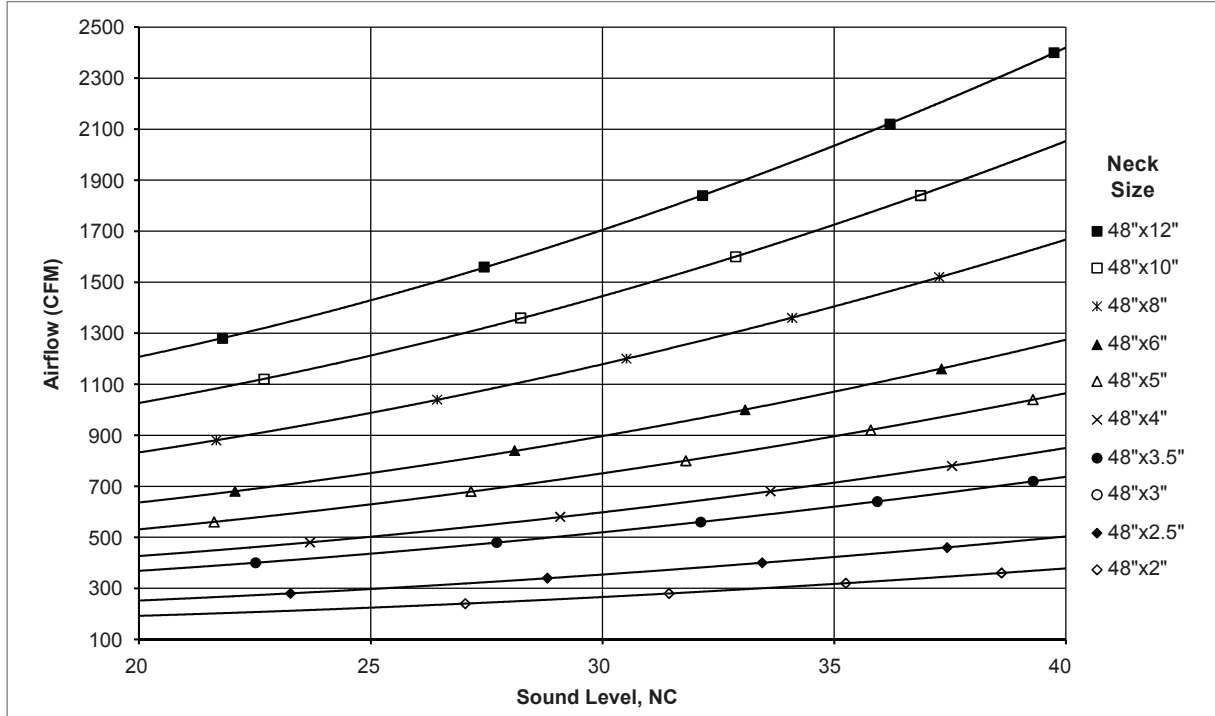

1500, 1800 Reference Charts
AIRFLOW VS. NC LEVEL: 1500, 1800, 0° DEFLECTION, 7/32" BARS, 1/2" BAR SPACING, 48" LENGTH

AIRFLOW VS. NC LEVEL: 1500, 1800, 0° DEFLECTION, 7/32" BARS, 7/16" BAR SPACING, 48" LENGTH

1500, 1800 Reference Charts

AIRFLOW VS. NC LEVEL: 1500, 1800, 15° DEFLECTION, 7/32" BARS, 1/2" BAR SPACING, 48" LENGTH

AIRFLOW VS. NC LEVEL: 1500, 1800, 30° DEFLECTION, 7/32" BARS, 7/16" BAR SPACING, 48" LENGTH

LINEAR BAR GRILLES

1500 - 1800