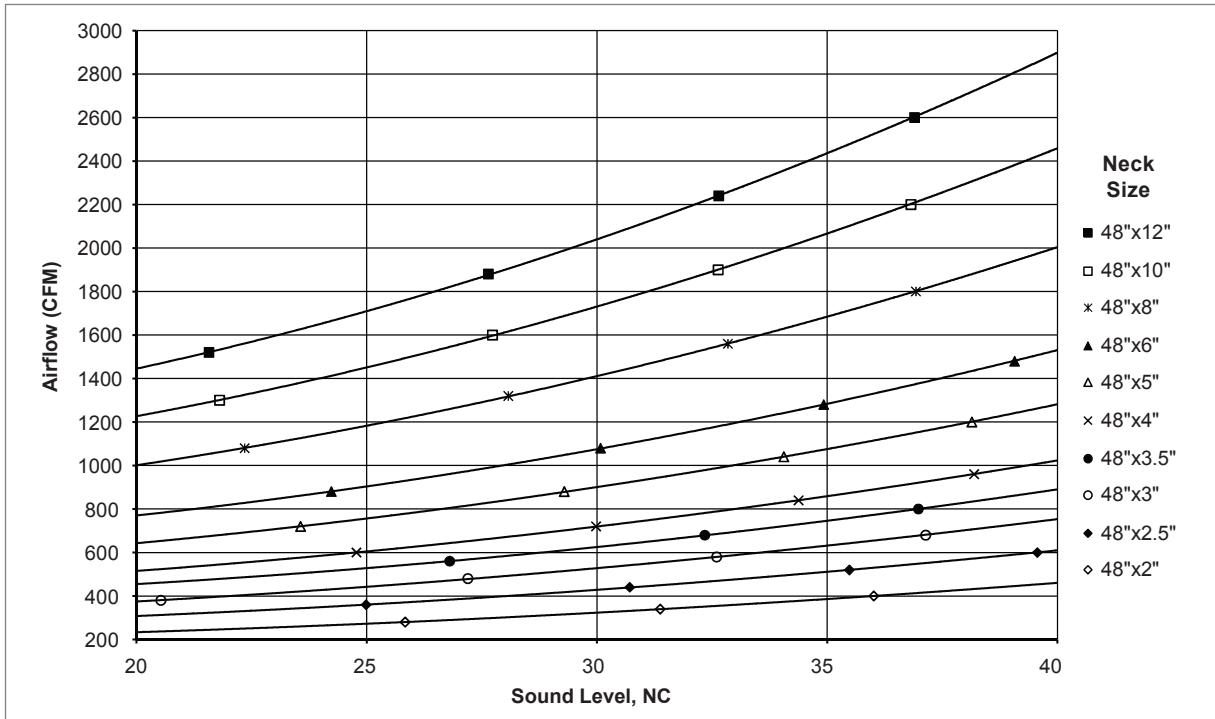

1500, 1800 Reference Charts
AIRFLOW VS. NC LEVEL: 1500, 1800, 0° DEFLECTION, 7/32" BARS, 1/2" BAR SPACING, 48" LENGTH

AIRFLOW VS. NC LEVEL: 1500, 1800, 0° DEFLECTION, 7/32" BARS, 7/16" BAR SPACING, 48" LENGTH

1500, 1800 Reference Charts

AIRFLOW VS. NC LEVEL: 1500, 1800, 15° DEFLECTION, 7/32" BARS, 1/2" BAR SPACING, 48" LENGTH

AIRFLOW VS. NC LEVEL: 1500, 1800, 30° DEFLECTION, 7/32" BARS, 7/16" BAR SPACING, 48" LENGTH

LINEAR BAR GRILLES

1500 - 1800