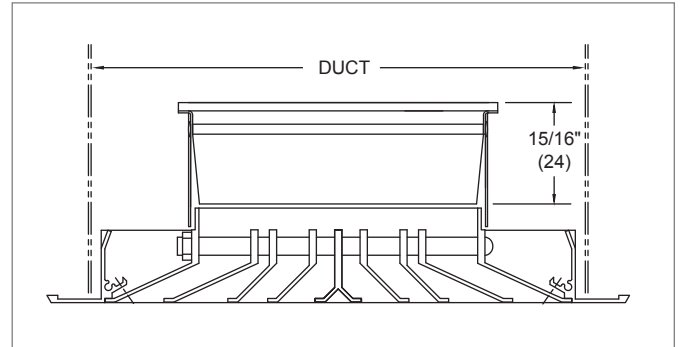

Mitered Corner (1700MC) Deflection Patterns
1700MC, 90° MITERED AIR DEFLECTION PATTERNS

1700MC, 90° MITERED AIR DEFLECTION PATTERNS

1700MC, 135° MITERED AIR DEFLECTION PATTERNS

1700MC, OVERALL DIMENSIONS

Duct Width	Duct L	Frames	
		LA	LB
3 1/2" (89)	12" (305)	13" (330)	12 3/4" (324)
4 1/4" - 12 1/2" (108 - 318)	18" (457)	19" (483)	18 3/4" (476)

NOTE: Dimensions in parentheses are mm.

1700 Accessories
1700, OPPOSED BLADE DAMPER

1700, STRAIGHTENING GRID

1700, BLANK-OFF STRIP
