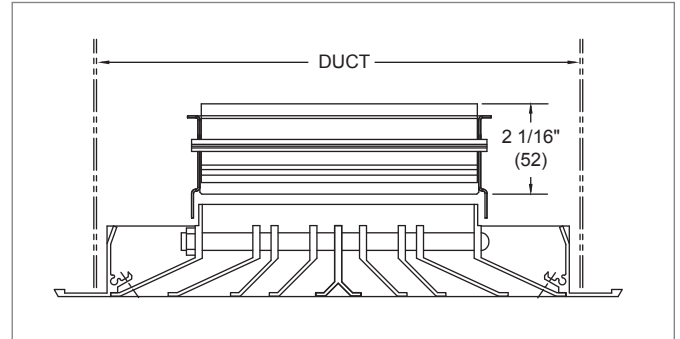

Mitered Corner (1700MC) Deflection Patterns
1700MC, 90° MITERED AIR DEFLECTION PATTERNS

1700MC, 90° MITERED AIR DEFLECTION PATTERNS

1700MC, 135° MITERED AIR DEFLECTION PATTERNS

1700MC, OVERALL DIMENSIONS

Duct Width	Duct L	Frames	
		LA	LB
3 1/2" (89)	12" (305)	13" (330)	12 3/4" (324)
4 1/4" - 12 1/2" (108 - 318)	18" (457)	19" (483)	18 3/4" (476)

NOTE: Dimensions in parentheses are mm.

1700 Accessories
1700, OPPOSED BLADE DAMPER

1700, STRAIGHTENING GRID

1700, BLANK-OFF STRIP
