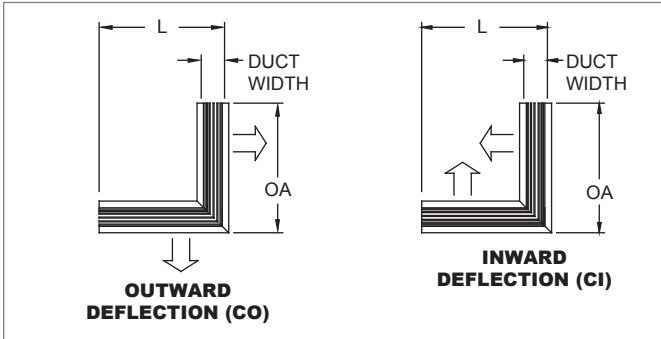

Mitered Corner (1700MC) Deflection Patterns
1700MC, 90° MITERED AIR DEFLECTION PATTERNS

1700MC, 90° MITERED AIR DEFLECTION PATTERNS

1700MC, 135° MITERED AIR DEFLECTION PATTERNS

1700MC, OVERALL DIMENSIONS

Duct Width	Duct L	Frames	
		LA	LB
3 1/2" (89)	12" (305)	13" (330)	12 3/4" (324)
4 1/4" - 12 1/2" (108 - 318)	18" (457)	19" (483)	18 3/4" (476)

NOTE: Dimensions in parentheses are mm.

1700 Accessories
1700, OPPOSED BLADE DAMPER

1700, STRAIGHTENING GRID

1700, BLANK-OFF STRIP
