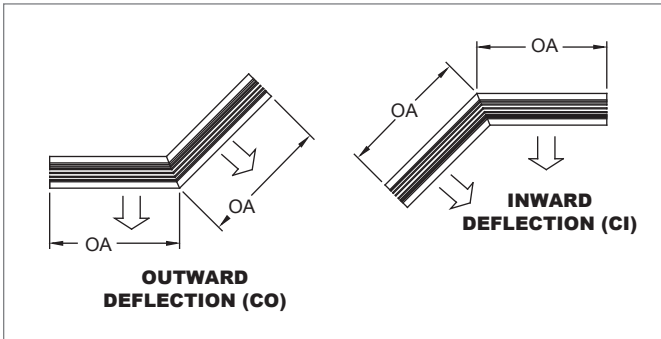

Mitered Corner (1700MC) Deflection Patterns
1700MC, 90° MITERED AIR DEFLECTION PATTERNS

1700MC, 90° MITERED AIR DEFLECTION PATTERNS

1700MC, 135° MITERED AIR DEFLECTION PATTERNS

1700MC, OVERALL DIMENSIONS

Duct Width	Duct L	Frames	
		LA	LB
3 1/2" (89)	12" (305)	13" (330)	12 3/4" (324)
4 1/4" - 12 1/2" (108 - 318)	18" (457)	19" (483)	18 3/4" (476)

NOTE: Dimensions in parentheses are mm.

1700 Accessories
1700, OPPOSED BLADE DAMPER

1700, STRAIGHTENING GRID

1700, BLANK-OFF STRIP
