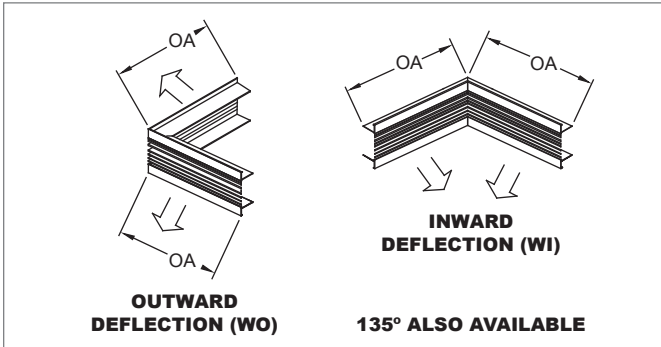

Mitered Corner (1700MC) Deflection Patterns
1700MC, 90° MITERED AIR DEFLECTION PATTERNS

1700MC, 90° MITERED AIR DEFLECTION PATTERNS

1700MC, 135° MITERED AIR DEFLECTION PATTERNS

1700MC, OVERALL DIMENSIONS

Duct Width	Duct L	Frames	
		LA	LB
3 1/2" (89)	12" (305)	13" (330)	12 3/4" (324)
4 1/4" - 12 1/2" (108 - 318)	18" (457)	19" (483)	18 3/4" (476)

NOTE: Dimensions in parentheses are mm.

1700 Accessories
1700, OPPOSED BLADE DAMPER

1700, STRAIGHTENING GRID

1700, BLANK-OFF STRIP
