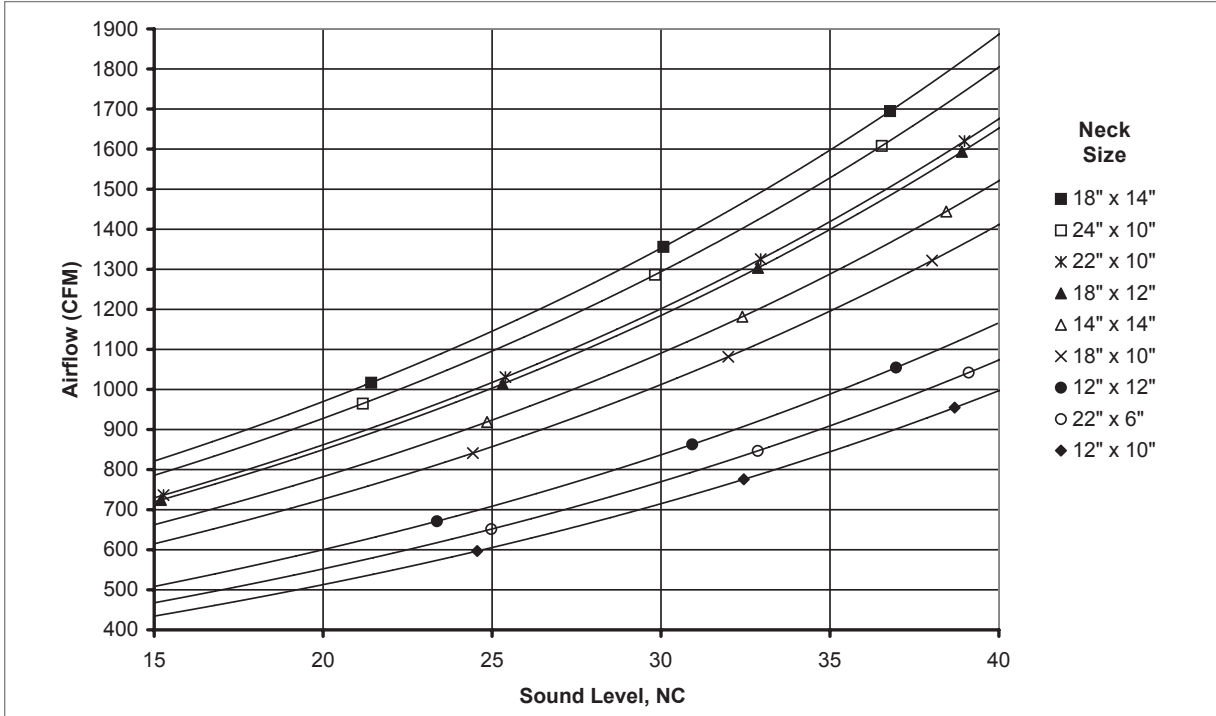

5815 Reference Charts

AIRFLOW VS. NC: 5815 (NO DAMPER)

AIRFLOW VS. NC: 5815 (NO DAMPER)

5815 Reference Charts

AIRFLOW VS. NC: 5815 (NO DAMPER)

AIRFLOW VS. NC: 5815 (NO DAMPER)

SUPPLY GRILLES

5
8
1
5