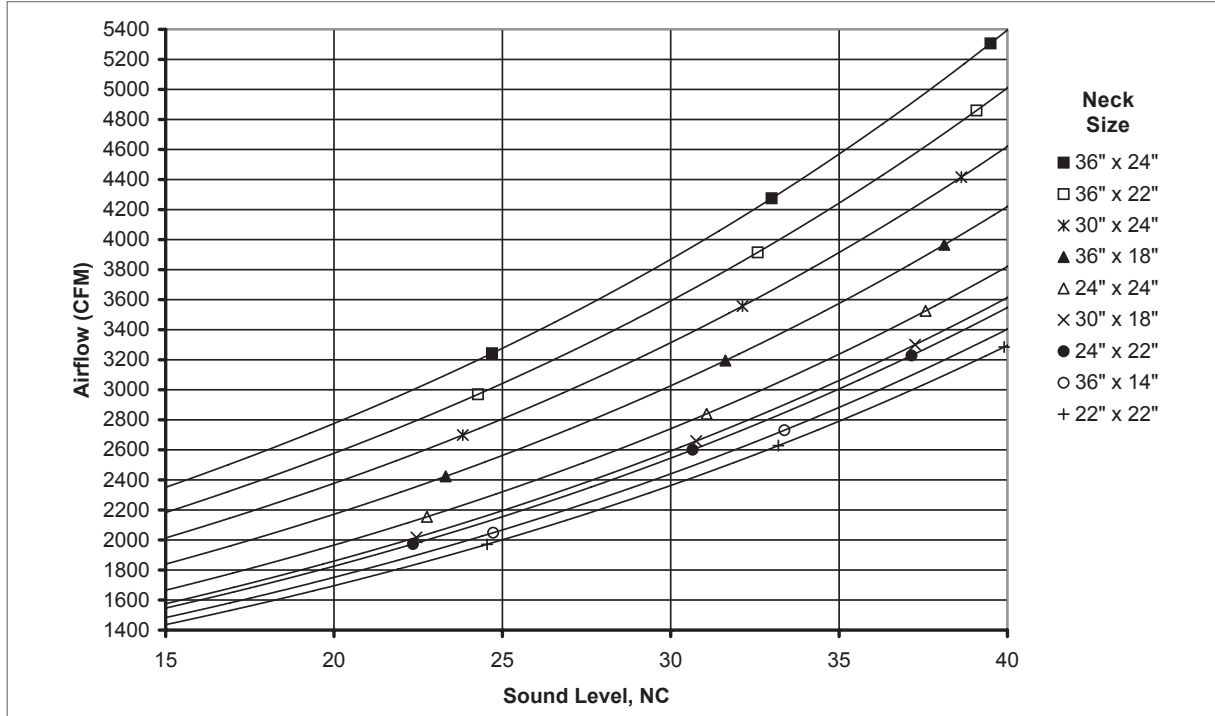

5815 Reference Charts

AIRFLOW VS. NC: 5815 (NO DAMPER)

AIRFLOW VS. NC: 5815 (NO DAMPER)

5815 Reference Charts

AIRFLOW VS. NC: 5815 (NO DAMPER)

AIRFLOW VS. NC: 5815 (NO DAMPER)

SUPPLY GRILLES

5
8
1
5