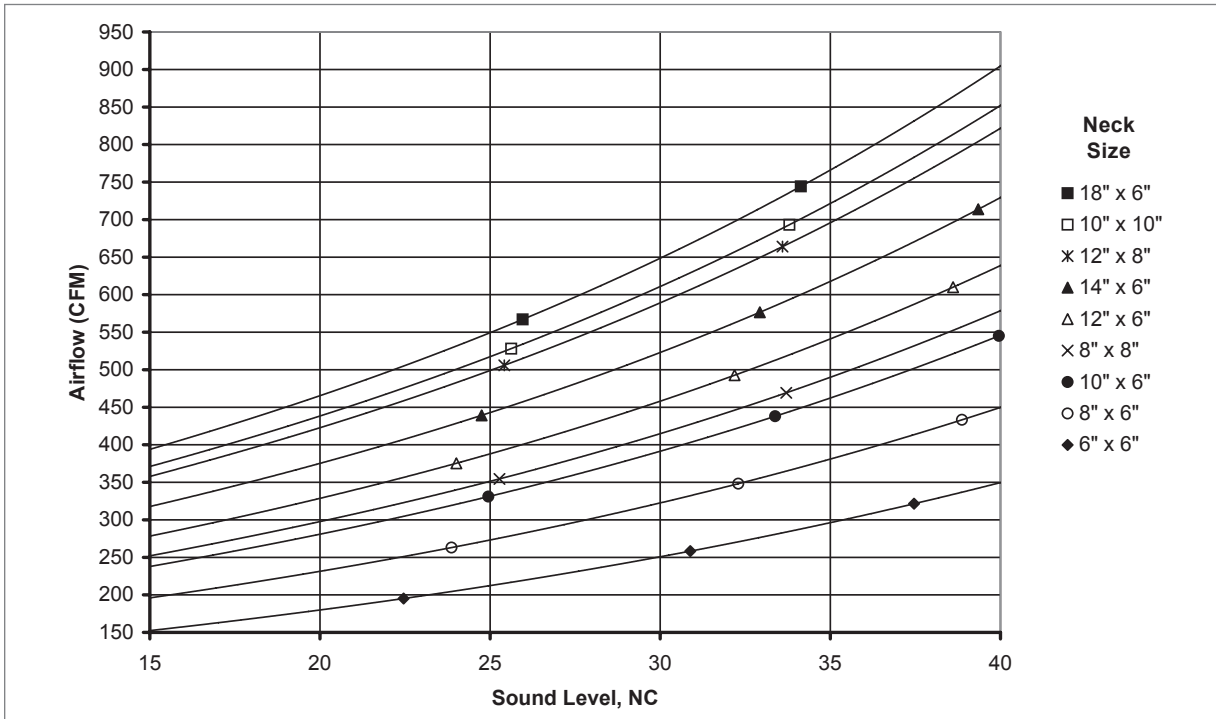

5815 Reference Charts

AIRFLOW VS. NC: 5815 (NO DAMPER)

AIRFLOW VS. NC: 5815 (NO DAMPER)

5815 Reference Charts

AIRFLOW VS. NC: 5815 (NO DAMPER)

AIRFLOW VS. NC: 5815 (NO DAMPER)

SUPPLY GRILLES

5
8
1
5