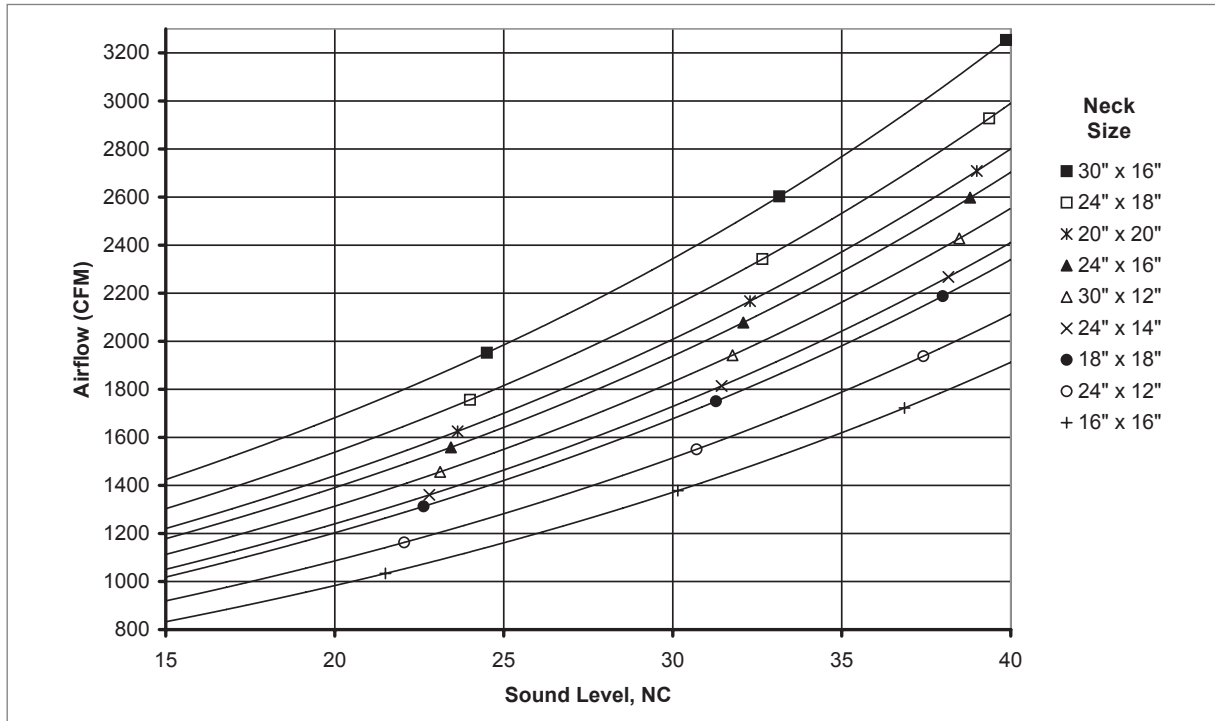

5815 Reference Charts

AIRFLOW VS. NC: 5815 (NO DAMPER)

AIRFLOW VS. NC: 5815 (NO DAMPER)

5815 Reference Charts

AIRFLOW VS. NC: 5815 (NO DAMPER)

AIRFLOW VS. NC: 5815 (NO DAMPER)

SUPPLY GRILLES

5
8
1
5