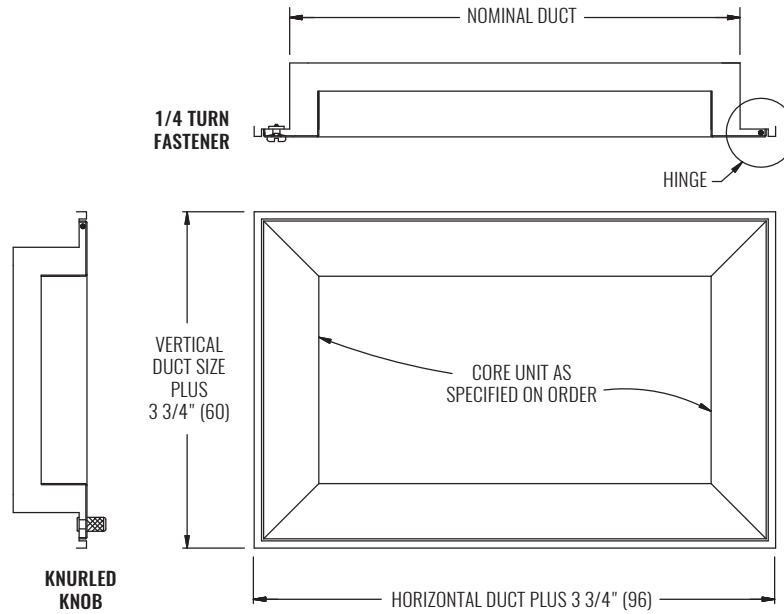

DIMENSIONAL DATA

CROSS SECTION - FRAME 22

FACE VIEW - FRAME 22

SIDE VIEW - FRAME 22

MODEL	A	B
S80P	2 3/4" (70)	1 1/4" (32)
S580P	2 3/16" (56)	1" (25)

NOTE: Dimensions in parentheses are mm.

CROSS SECTION - FRAME 23

FACE & SIDE VIEWS - FRAME 23

SIDE VIEW - FRAME 23

MODEL	A	B
S80P	2 3/4" (70)	1 1/4" (32)
S580P	2 1/4" (57)	1" (25)

NOTE: Dimensions in parentheses are mm.

CROSS SECTION - FRAME 98

FACE & SIDE VIEWS - FRAME 98

SIDE VIEW - FRAME 98

MODEL	A	B
S80P	2 3/4" (70)	1 1/4" (32)
S580P	2 1/4" (57)	1" (25)

NOTE: Dimensions in parentheses are mm.

DIMENSIONAL DATA | FRAMES

**FILTER FRAME MOUNT
FACE VIEW & SIDE VIEWS - FRAME 22**

**FILTER FRAME MOUNT
KNURLED KNOB, FRAME 23**

**FILTER FRAME MOUNT
KNURLED KNOB, FRAME 98**

**FILTER FRAME MOUNT
1/4 TURN FASTENER, FRAME 22**

NOTE: Dimensions in parentheses are mm.