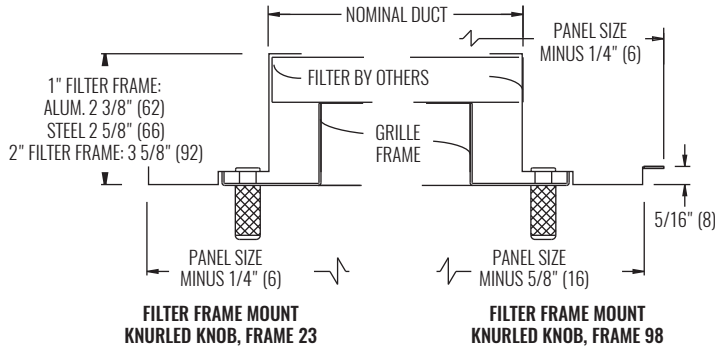

DIMENSIONAL DATA

CROSS SECTION - FRAME 22

FACE VIEW - FRAME 22

SIDE VIEW - FRAME 22

MODEL	A	B
S80P	2 3/4" (70)	1 1/4" (32)
S580P	2 3/16" (56)	1" (25)

NOTE: Dimensions in parentheses are mm.

CROSS SECTION - FRAME 23

FACE & SIDE VIEWS - FRAME 23

SIDE VIEW - FRAME 23

MODEL	A	B
S80P	2 3/4" (70)	1 1/4" (32)
S580P	2 1/4" (57)	1" (25)

NOTE: Dimensions in parentheses are mm.

CROSS SECTION - FRAME 98

FACE & SIDE VIEWS - FRAME 98

SIDE VIEW - FRAME 98

MODEL	A	B
S80P	2 3/4" (70)	1 1/4" (32)
S580P	2 1/4" (57)	1" (25)

NOTE: Dimensions in parentheses are mm.

DIMENSIONAL DATA | FRAMES

**FILTER FRAME MOUNT
FACE VIEW & SIDE VIEWS - FRAME 22**

**FILTER FRAME MOUNT
KNURLED KNOB, FRAME 23**

**FILTER FRAME MOUNT
KNURLED KNOB, FRAME 98**

**FILTER FRAME MOUNT
1/4 TURN FASTENER, FRAME 22**

NOTE: Dimensions in parentheses are mm.