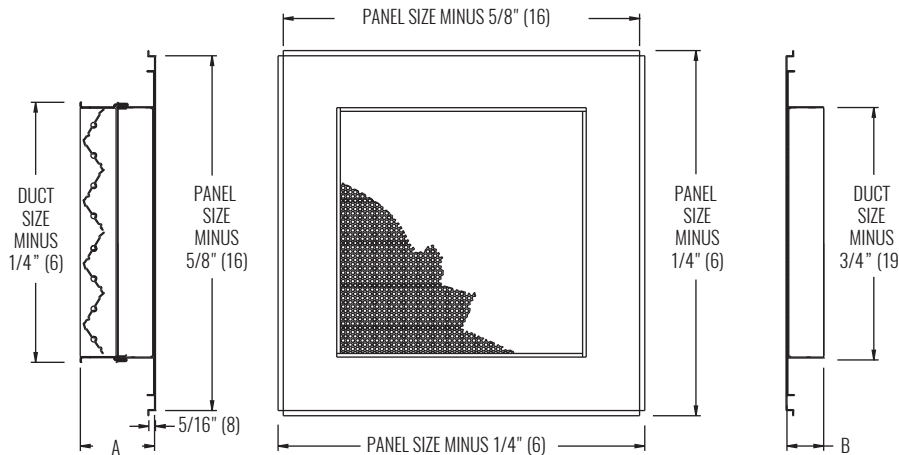

DIMENSIONAL DATA

CROSS SECTION - FRAME 22

FACE VIEW - FRAME 22

SIDE VIEW - FRAME 22

MODEL	A	B
S80P	2 3/4" (70)	1 1/4" (32)
S580P	2 3/16" (56)	1" (25)

NOTE: Dimensions in parentheses are mm.

CROSS SECTION - FRAME 23

FACE & SIDE VIEWS - FRAME 23

SIDE VIEW - FRAME 23

MODEL	A	B
S80P	2 3/4" (70)	1 1/4" (32)
S580P	2 1/4" (57)	1" (25)

NOTE: Dimensions in parentheses are mm.

CROSS SECTION - FRAME 98

FACE & SIDE VIEWS - FRAME 98

SIDE VIEW - FRAME 98

MODEL	A	B
S80P	2 3/4" (70)	1 1/4" (32)
S580P	2 1/4" (57)	1" (25)

NOTE: Dimensions in parentheses are mm.

DIMENSIONAL DATA | FRAMES

**FILTER FRAME MOUNT
FACE VIEW & SIDE VIEWS - FRAME 22**