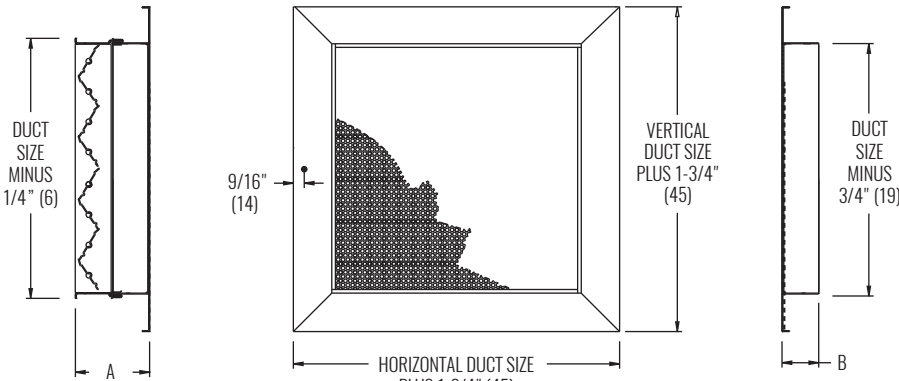

DIMENSIONAL DATA

CROSS SECTION - FRAME 22

FACE VIEW - FRAME 22

SIDE VIEW - FRAME 22

MODEL	A	B
S80P	2 3/4" (70)	1 1/4" (32)
S580P	2 3/16" (56)	1" (25)

NOTE: Dimensions in parentheses are mm.

CROSS SECTION - FRAME 23

FACE & SIDE VIEWS - FRAME 23

SIDE VIEW - FRAME 23

MODEL	A	B
S80P	2 3/4" (70)	1 1/4" (32)
S580P	2 1/4" (57)	1" (25)

NOTE: Dimensions in parentheses are mm.

CROSS SECTION - FRAME 98

FACE & SIDE VIEWS - FRAME 98

SIDE VIEW - FRAME 98

MODEL	A	B
S80P	2 3/4" (70)	1 1/4" (32)
S580P	2 1/4" (57)	1" (25)

NOTE: Dimensions in parentheses are mm.

DIMENSIONAL DATA | FRAMES

**FILTER FRAME MOUNT
FACE VIEW & SIDE VIEWS - FRAME 22**

**FILTER FRAME MOUNT
KNURLED KNOB, FRAME 23**

**FILTER FRAME MOUNT
KNURLED KNOB, FRAME 98**

**FILTER FRAME MOUNT
1/4 TURN FASTENER, FRAME 22**

NOTE: Dimensions in parentheses are mm.