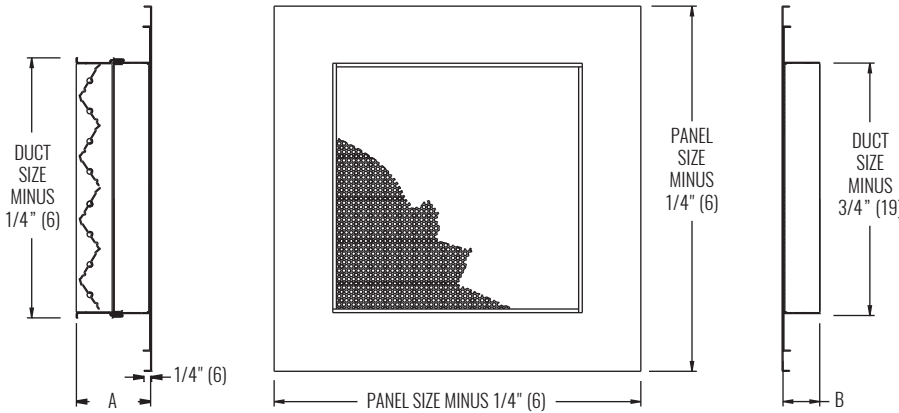

DIMENSIONAL DATA

CROSS SECTION - FRAME 22

FACE VIEW - FRAME 22

SIDE VIEW - FRAME 22

MODEL	A	B
S80P	2 3/4" (70)	1 1/4" (32)
S580P	2 3/16" (56)	1" (25)

NOTE: Dimensions in parentheses are mm.

CROSS SECTION - FRAME 23

FACE & SIDE VIEWS - FRAME 23

SIDE VIEW - FRAME 23

MODEL	A	B
S80P	2 3/4" (70)	1 1/4" (32)
S580P	2 1/4" (57)	1" (25)

NOTE: Dimensions in parentheses are mm.

CROSS SECTION - FRAME 98

FACE & SIDE VIEWS - FRAME 98

SIDE VIEW - FRAME 98

MODEL	A	B
S80P	2 3/4" (70)	1 1/4" (32)
S580P	2 1/4" (57)	1" (25)

NOTE: Dimensions in parentheses are mm.

DIMENSIONAL DATA | FRAMES

**FILTER FRAME MOUNT
FACE VIEW & SIDE VIEWS - FRAME 22**