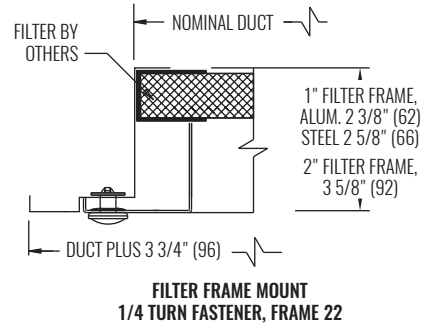

DIMENSIONAL DATA

CROSS SECTION - FRAME 22

FACE VIEW - FRAME 22

SIDE VIEW - FRAME 22

MODEL	A	B
S80P	2 3/4" (70)	1 1/4" (32)
S580P	2 3/16" (56)	1" (25)

NOTE: Dimensions in parentheses are mm.

CROSS SECTION - FRAME 23

FACE & SIDE VIEWS - FRAME 23

SIDE VIEW - FRAME 23

MODEL	A	B
S80P	2 3/4" (70)	1 1/4" (32)
S580P	2 1/4" (57)	1" (25)

NOTE: Dimensions in parentheses are mm.

CROSS SECTION - FRAME 98

FACE & SIDE VIEWS - FRAME 98

SIDE VIEW - FRAME 98

MODEL	A	B
S80P	2 3/4" (70)	1 1/4" (32)
S580P	2 1/4" (57)	1" (25)

NOTE: Dimensions in parentheses are mm.

DIMENSIONAL DATA | FRAMES

**FILTER FRAME MOUNT
FACE VIEW & SIDE VIEWS - FRAME 22**

**FILTER FRAME MOUNT
KNURLED KNOB, FRAME 23**

**FILTER FRAME MOUNT
KNURLED KNOB, FRAME 98**

**FILTER FRAME MOUNT
1/4 TURN FASTENER, FRAME 22**

NOTE: Dimensions in parentheses are mm.