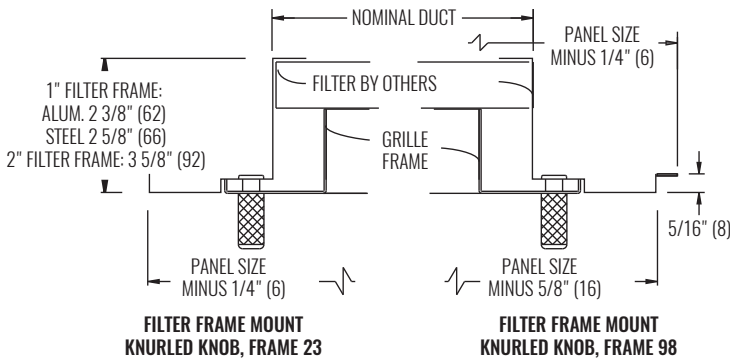

EG & EGC SERIES

Return Grille | Egg-Crate

DIMENSIONAL DATA | EGC5

FACE, SIDE, AND CROSS SECTION VIEWS

FRAME 22

FRAME 23

FRAME 98

NOTES: Dimensions in parentheses are mm.