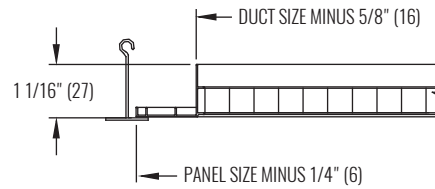

EG & EGC SERIES

Return Grille | Egg-Crate

DIMENSIONAL DATA | EGC5

FACE, SIDE, AND CROSS SECTION VIEWS

FRAME 22

FRAME 23

FRAME 98

NOTES: Dimensions in parentheses are mm.