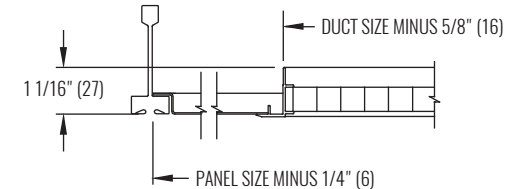

EG & EGC SERIES

Return Grille | Egg-Crate

DIMENSIONAL DATA | EGC5

FACE, SIDE, AND CROSS SECTION VIEWS

FRAME 22

FRAME 23

FRAME 98

NOTES: Dimensions in parentheses are mm.