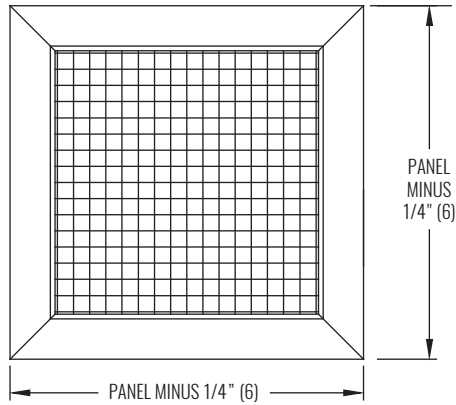

EG & EGC SERIES

Return Grille | Egg-Crate

DIMENSIONAL DATA | EGC5

FACE, SIDE, AND CROSS SECTION VIEWS

FRAME 22

FRAME 23

FRAME 98

NOTES: Dimensions in parentheses are mm.