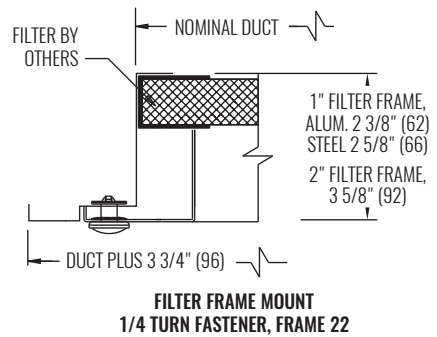

EG & EGC SERIES

Return Grille | Egg-Crate

DIMENSIONAL DATA | EGC5

FACE, SIDE, AND CROSS SECTION VIEWS

FRAME 22

FRAME 23

FRAME 98

NOTES: Dimensions in parentheses are mm.