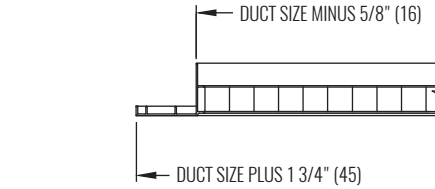

EG & EGC SERIES

Return Grille | Egg-Crate

DIMENSIONAL DATA | EGC5

FACE, SIDE, AND CROSS SECTION VIEWS

FRAME 22

FRAME 23

FRAME 98

NOTES: Dimensions in parentheses are mm.