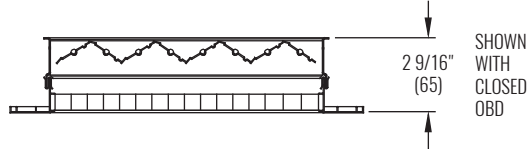

EG & EGC SERIES

Return Grille | Egg-Crate

DIMENSIONAL DATA | EGC5

FACE, SIDE, AND CROSS SECTION VIEWS

FRAME 22

FRAME 23

FRAME 98

NOTES: Dimensions in parentheses are mm.