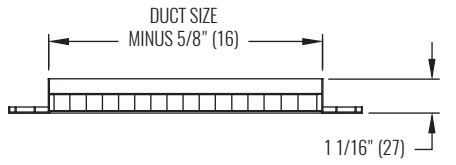

EG & EGC SERIES

Return Grille | Egg-Crate

DIMENSIONAL DATA | EGC5

FACE, SIDE, AND CROSS SECTION VIEWS

FRAME 22

FRAME 23

FRAME 98

NOTES: Dimensions in parentheses are mm.