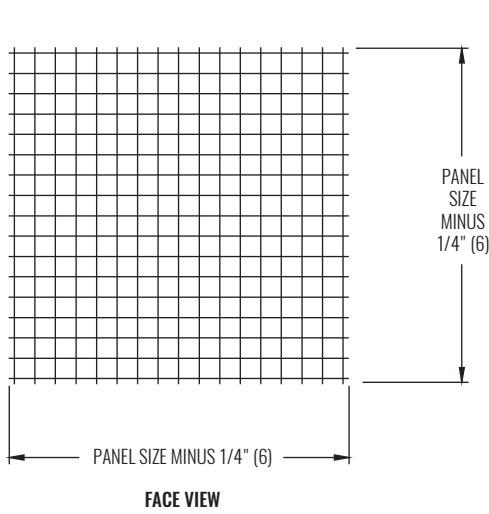

DIMENSIONAL DATA | EG SERIES | FRAME 23

EG5 FRAME 23
1/2" x 1/2" x 1/2"
(13 x 13 x 13)

EG10 FRAME 23
1" x 1" x 1"
(25 x 25 x 25)

EG15 FRAME 23
1/2" x 1/2" x 1"
(13 x 13 x 25)

NOTE: Dimensions in parentheses are mm.

DIMENSIONAL DATA | EG SERIES | FRAME FTB

EG5 FRAME FTB

EG10 FRAME FTB

EG15 FRAME FTB

NOTE: Dimensions in parentheses are mm.