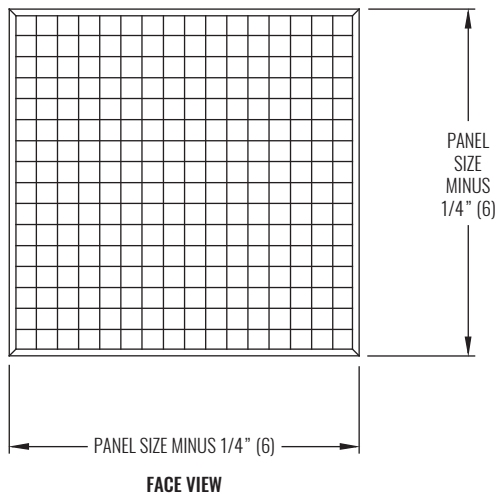

DIMENSIONAL DATA | EG SERIES | FRAME 23

EG5 FRAME 23
1/2" x 1/2" x 1/2"
(13 x 13 x 13)

EG10 FRAME 23
1" x 1" x 1"
(25 x 25 x 25)

EG15 FRAME 23
1/2" x 1/2" x 1"
(13 x 13 x 25)

NOTE: Dimensions in parentheses are mm.

DIMENSIONAL DATA | EG SERIES | FRAME FTB

EG5 FRAME FTB

EG10 FRAME FTB

EG15 FRAME FTB

NOTE: Dimensions in parentheses are mm.