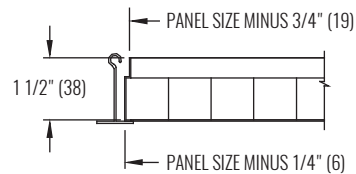

DIMENSIONAL DATA | EG SERIES | FRAME 23

EG5 FRAME 23
1/2" x 1/2" x 1/2"
(13 x 13 x 13)

EG10 FRAME 23
1" x 1" x 1"
(25 x 25 x 25)

EG15 FRAME 23
1/2" x 1/2" x 1"
(13 x 13 x 25)

NOTE: Dimensions in parentheses are mm.

DIMENSIONAL DATA | EG SERIES | FRAME FTB

EG5 FRAME FTB

EG10 FRAME FTB

EG15 FRAME FTB

NOTE: Dimensions in parentheses are mm.