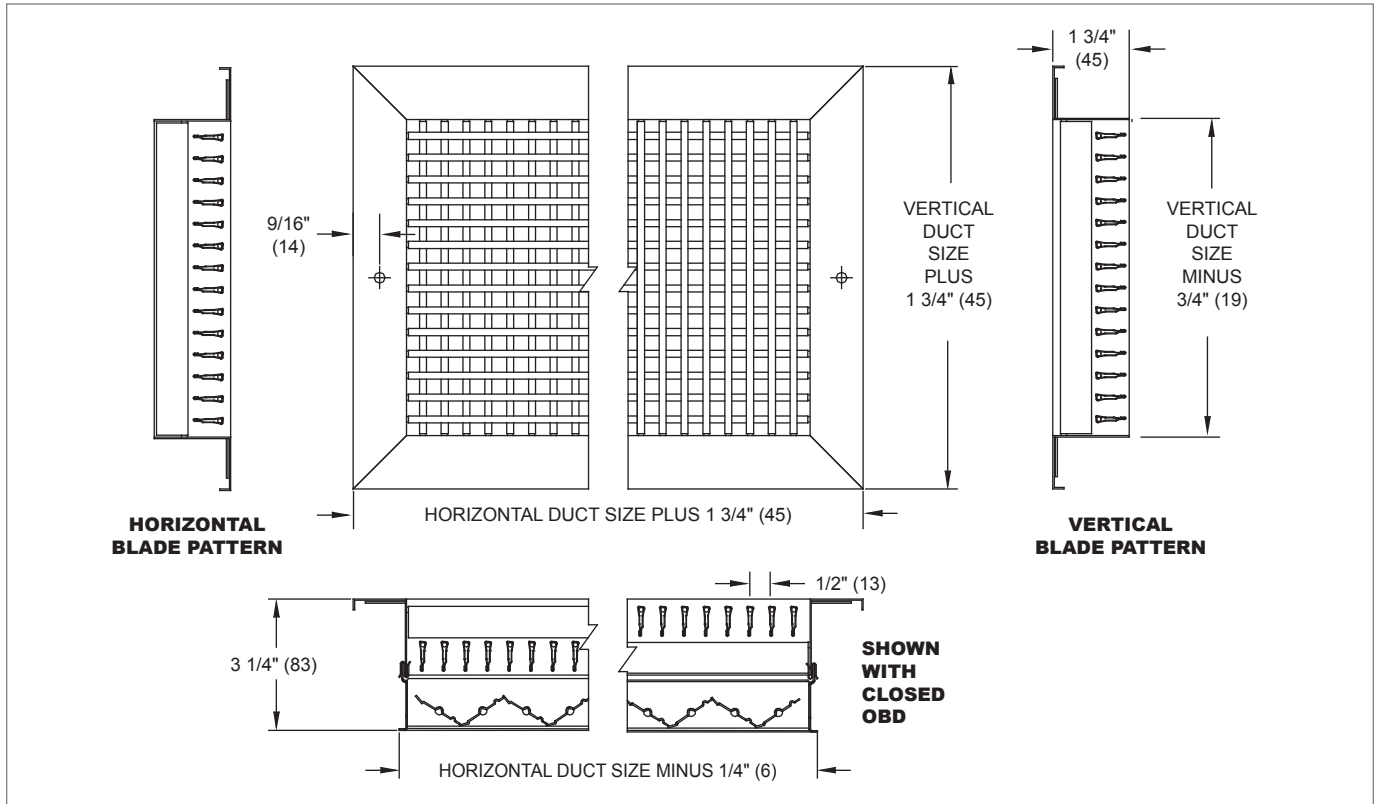

585, 5885 Dimensional Information

585, FACE VIEW, SIDE VIEW, & CROSS SECTION

SUPPLY GRILLES

5885, FACE VIEW, SIDE VIEW, & CROSS SECTION

800 - 880 - 4880 - 800

NOTE: Dimensions in parentheses are mm.