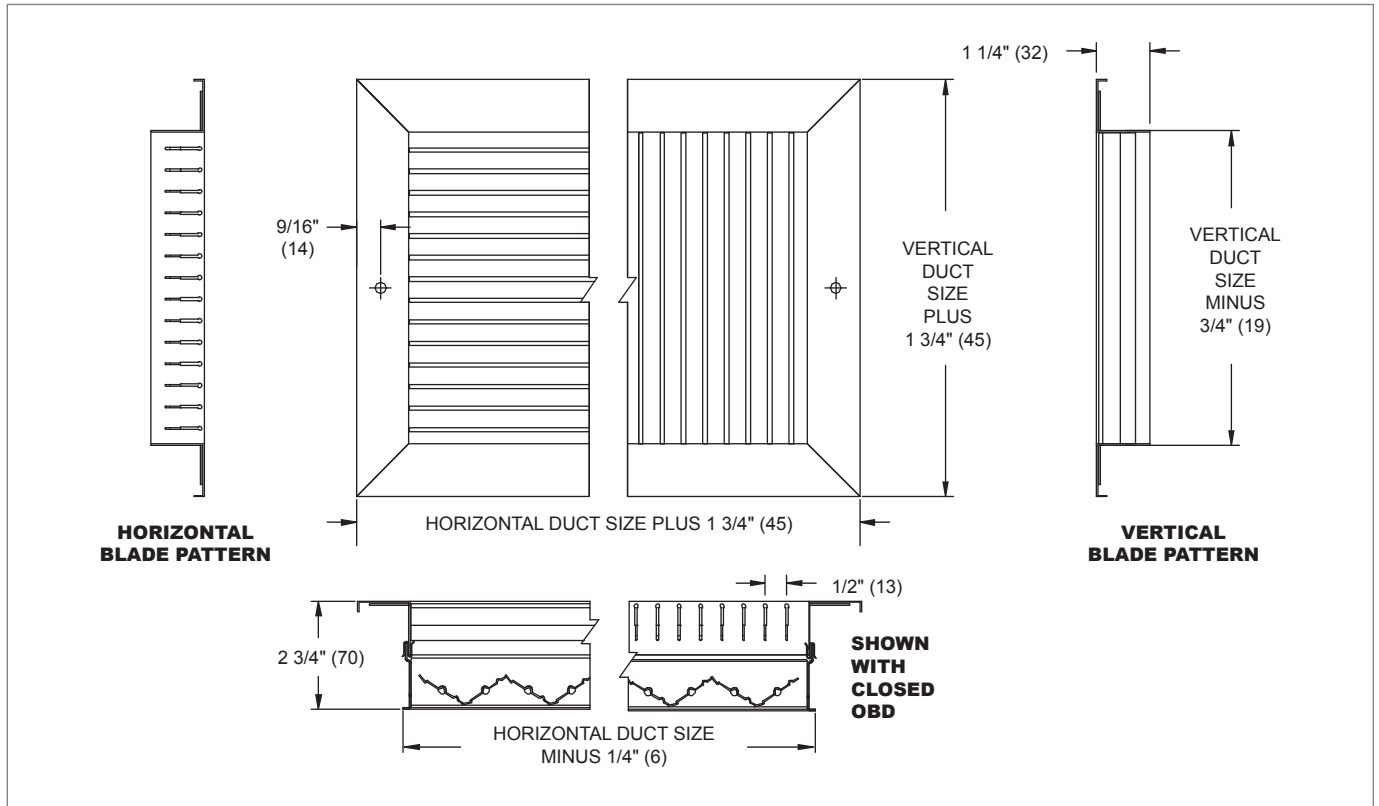

585, 5885 Dimensional Information

585, FACE VIEW, SIDE VIEW, & CROSS SECTION

SUPPLY GRILLES

5885, FACE VIEW, SIDE VIEW, & CROSS SECTION

800 - 880 - 4880 - 800

NOTE: Dimensions in parentheses are mm.