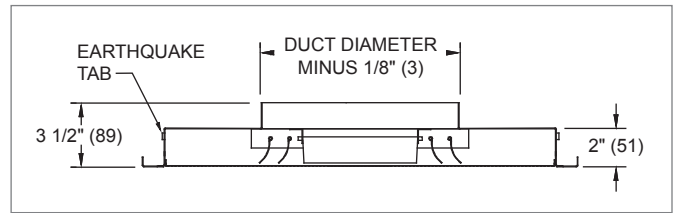

**6500, 56500 (Supply) Dimensional Information**

**6500, 56500, FACE VIEW (24"x24" PANEL)**

**6500, 56500, FACE VIEW (ALL OTHER PANELS)**

**6500, 56500, CROSS SECTION (24"x24" PANEL)**

**6500, 56500, CROSS SECTION (ALL OTHER PANELS)**

**6500, 56500, HINGE DETAIL (24"x24" PANEL)**

**6500, 56500, HINGE DETAIL (ALL OTHER PANELS)**

**6500, 56500, PERFORATION DETAIL**

**6500, 56500, DISCHARGE AIR PATTERNS**

**6500, 56500, AVAILABLE SIZES**

Neck Size	Panel Size					
	12" x 12" (305 x 305)	16" x 16" (406 x 406)	20" x 20" (508 x 508)	24" x 24" (610 x 610)	12" x 24" (305 x 610)	24" x 48" (610 x 1219)
6" (152)	.	.	.	.	.	.
8" (203)	.	.	.	.	.	.
10" (254)	.	.	.	.	.	.
12" (305)	.	.	.	.	.	.
14" (356)	.	.	.	.	.	.
16" (406)	.	.	.	.	.	.

NOTES: Dimensions in parentheses are mm. Dot indicates applicable. The 16" neck size with a 24"x24" panel is constructed like "All Other Panels".

PERFORATED FACE DIFFUSERS

6500-1-56500

**6500, 56500 (Supply) Frame Styles**
**FRAME 20, SURFACE MOUNT (24"x24" PANEL)**

**FRAME 30, DROP FACE (24"x24" PANEL)**

**FRAME 30, DROP FACE (ALL OTHER PANELS)**

**FRAME 98, NARROW-T (24"x24" PANEL)**

**FRAME 98, NARROW-T (ALL OTHER PANELS)**

NOTES: Dimensions in parentheses are mm. The 16" neck size with a 24"x24" panel is constructed like "All Other Panels".