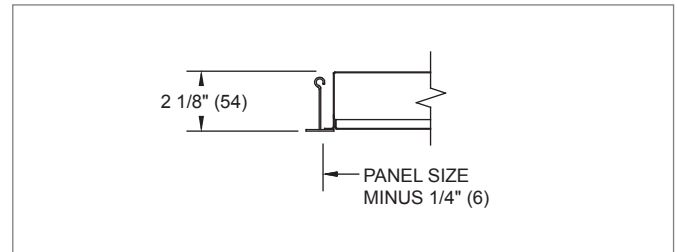

FRAME 23, LAY-IN T-BAR (ALL OTHER PANELS)