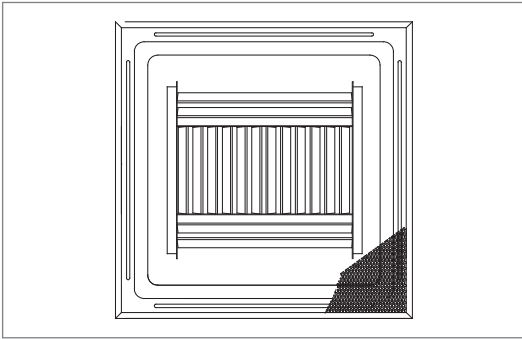

**6500, 56500 (Supply) Dimensional Information**

**6500, 56500, FACE VIEW (24"x24" PANEL)**

**6500, 56500, FACE VIEW (ALL OTHER PANELS)**

**6500, 56500, CROSS SECTION (24"x24" PANEL)**

**6500, 56500, CROSS SECTION (ALL OTHER PANELS)**

**6500, 56500, HINGE DETAIL (24"x24" PANEL)**

**6500, 56500, HINGE DETAIL (ALL OTHER PANELS)**

**6500, 56500, PERFORATION DETAIL**

**6500, 56500, DISCHARGE AIR PATTERNS**

**6500, 56500, AVAILABLE SIZES**

Neck Size	Panel Size					
	12" x 12" (305 x 305)	16" x 16" (406 x 406)	20" x 20" (508 x 508)	24" x 24" (610 x 610)	12" x 24" (305 x 610)	24" x 48" (610 x 1219)
6" (152)	.	.	.	.	.	.
8" (203)	.	.	.	.	.	.
10" (254)	.	.	.	.	.	.
12" (305)	.	.	.	.	.	.
14" (356)	.	.	.	.	.	.
16" (406)	.	.	.	.	.	.

NOTES: Dimensions in parentheses are mm. Dot indicates applicable. The 16" neck size with a 24"x24" panel is constructed like "All Other Panels".

PERFORATED FACE DIFFUSERS

6500-1-56500

**6500, 56500 (Supply) Frame Styles**
**FRAME 20, SURFACE MOUNT (24"x24" PANEL)**

**FRAME 30, DROP FACE (24"x24" PANEL)**

**FRAME 30, DROP FACE (ALL OTHER PANELS)**

**FRAME 98, NARROW-T (24"x24" PANEL)**

**FRAME 98, NARROW-T (ALL OTHER PANELS)**

NOTES: Dimensions in parentheses are mm. The 16" neck size with a 24"x24" panel is constructed like "All Other Panels".