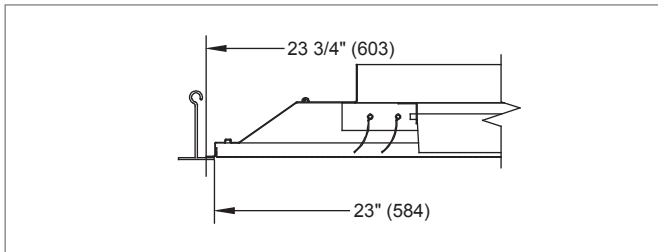

FRAME 23, LAY-IN T-BAR (24"x24" PANEL)