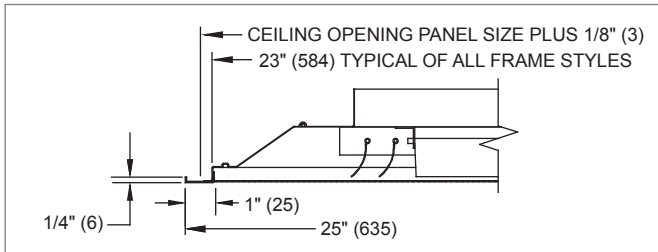

**6500, 56500 (Supply) Dimensional Information**

**6500, 56500, FACE VIEW (24"x24" PANEL)**

**6500, 56500, FACE VIEW (ALL OTHER PANELS)**

**6500, 56500, CROSS SECTION (24"x24" PANEL)**

**6500, 56500, CROSS SECTION (ALL OTHER PANELS)**

**6500, 56500, HINGE DETAIL (24"x24" PANEL)**

**6500, 56500, HINGE DETAIL (ALL OTHER PANELS)**

**6500, 56500, PERFORATION DETAIL**

**6500, 56500, DISCHARGE AIR PATTERNS**

**6500, 56500, AVAILABLE SIZES**

Neck Size	Panel Size					
	12" x 12" (305 x 305)	16" x 16" (406 x 406)	20" x 20" (508 x 508)	24" x 24" (610 x 610)	12" x 24" (305 x 610)	24" x 48" (610 x 1219)
6" (152)	.	.	.	.	.	.
8" (203)	.	.	.	.	.	.
10" (254)	.	.	.	.	.	.
12" (305)	.	.	.	.	.	.
14" (356)	.	.	.	.	.	.
16" (406)	.	.	.	.	.	.

NOTES: Dimensions in parentheses are mm. Dot indicates applicable. The 16" neck size with a 24"x24" panel is constructed like "All Other Panels".

PERFORATED FACE DIFFUSERS

6500-1-56500

**6500, 56500 (Supply) Frame Styles**
**FRAME 20, SURFACE MOUNT (24"x24" PANEL)**

**FRAME 30, DROP FACE (24"x24" PANEL)**

**FRAME 30, DROP FACE (ALL OTHER PANELS)**

**FRAME 98, NARROW-T (24"x24" PANEL)**

**FRAME 98, NARROW-T (ALL OTHER PANELS)**

NOTES: Dimensions in parentheses are mm. The 16" neck size with a 24"x24" panel is constructed like "All Other Panels".