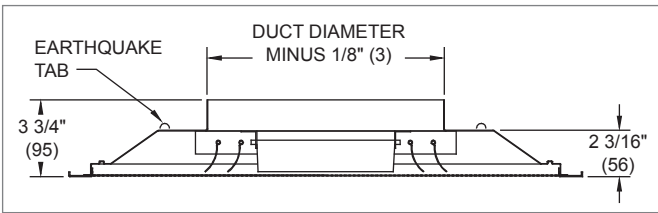

**6500, 56500 (Supply) Dimensional Information**

**6500, 56500, FACE VIEW (24"x24" PANEL)**

**6500, 56500, FACE VIEW (ALL OTHER PANELS)**

**6500, 56500, CROSS SECTION (24"x24" PANEL)**

**6500, 56500, CROSS SECTION (ALL OTHER PANELS)**

**6500, 56500, HINGE DETAIL (24"x24" PANEL)**

**6500, 56500, HINGE DETAIL (ALL OTHER PANELS)**

**6500, 56500, PERFORATION DETAIL**

**6500, 56500, DISCHARGE AIR PATTERNS**

**6500, 56500, AVAILABLE SIZES**

Neck Size	Panel Size					
	12" x 12" (305 x 305)	16" x 16" (406 x 406)	20" x 20" (508 x 508)	24" x 24" (610 x 610)	12" x 24" (305 x 610)	24" x 48" (610 x 1219)
6" (152)	.	.	.	.	.	.
8" (203)	.	.	.	.	.	.
10" (254)	.	.	.	.	.	.
12" (305)	.	.	.	.	.	.
14" (356)	.	.	.	.	.	.
16" (406)	.	.	.	.	.	.

NOTES: Dimensions in parentheses are mm. Dot indicates applicable. The 16" neck size with a 24"x24" panel is constructed like "All Other Panels".

PERFORATED FACE DIFFUSERS

6500-1-56500

**6500, 56500 (Supply) Frame Styles**
**FRAME 20, SURFACE MOUNT (24"x24" PANEL)**

**FRAME 30, DROP FACE (24"x24" PANEL)**

**FRAME 30, DROP FACE (ALL OTHER PANELS)**

**FRAME 98, NARROW-T (24"x24" PANEL)**

**FRAME 98, NARROW-T (ALL OTHER PANELS)**

NOTES: Dimensions in parentheses are mm. The 16" neck size with a 24"x24" panel is constructed like "All Other Panels".