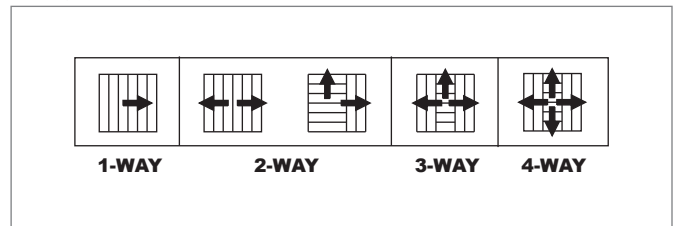

**6500, 56500 (Supply) Dimensional Information**

**6500, 56500, FACE VIEW (24"x24" PANEL)**

**6500, 56500, FACE VIEW (ALL OTHER PANELS)**

**6500, 56500, CROSS SECTION (24"x24" PANEL)**

**6500, 56500, CROSS SECTION (ALL OTHER PANELS)**

**6500, 56500, HINGE DETAIL (24"x24" PANEL)**

**6500, 56500, HINGE DETAIL (ALL OTHER PANELS)**

**6500, 56500, PERFORATION DETAIL**

**6500, 56500, DISCHARGE AIR PATTERNS**

**6500, 56500, AVAILABLE SIZES**

Neck Size	Panel Size					
	12" x 12" (305 x 305)	16" x 16" (406 x 406)	20" x 20" (508 x 508)	24" x 24" (610 x 610)	12" x 24" (305 x 610)	24" x 48" (610 x 1219)
6" (152)	.	.	.	.	.	.
8" (203)	.	.	.	.	.	.
10" (254)	.	.	.	.	.	.
12" (305)	.	.	.	.	.	.
14" (356)	.	.	.	.	.	.
16" (406)	.	.	.	.	.	.

NOTES: Dimensions in parentheses are mm. Dot indicates applicable. The 16" neck size with a 24"x24" panel is constructed like "All Other Panels".

PERFORATED FACE DIFFUSERS

6500-1-56500

**6500, 56500 (Supply) Frame Styles**
**FRAME 20, SURFACE MOUNT (24"x24" PANEL)**

**FRAME 30, DROP FACE (24"x24" PANEL)**

**FRAME 30, DROP FACE (ALL OTHER PANELS)**

**FRAME 98, NARROW-T (24"x24" PANEL)**

**FRAME 98, NARROW-T (ALL OTHER PANELS)**

NOTES: Dimensions in parentheses are mm. The 16" neck size with a 24"x24" panel is constructed like "All Other Panels".