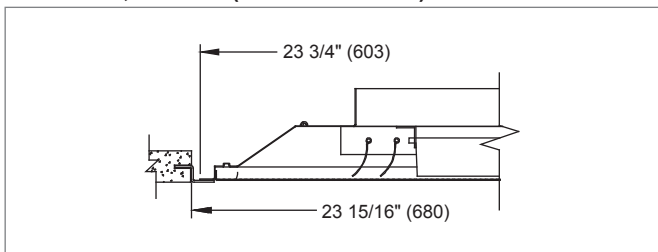

FRAME 27, SPLINE (24"x24" PANEL)