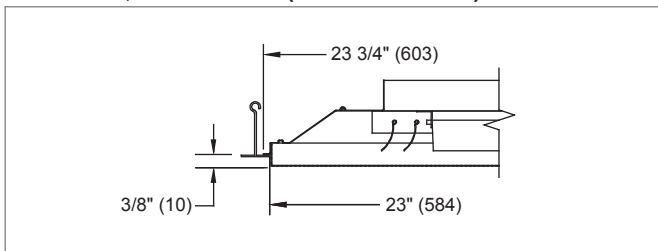

**6500, 56500 (Supply) Dimensional Information**

**6500, 56500, FACE VIEW (24"x24" PANEL)**

**6500, 56500, FACE VIEW (ALL OTHER PANELS)**

**6500, 56500, CROSS SECTION (24"x24" PANEL)**

**6500, 56500, CROSS SECTION (ALL OTHER PANELS)**

**6500, 56500, HINGE DETAIL (24"x24" PANEL)**

**6500, 56500, HINGE DETAIL (ALL OTHER PANELS)**

**6500, 56500, PERFORATION DETAIL**

**6500, 56500, DISCHARGE AIR PATTERNS**

**6500, 56500, AVAILABLE SIZES**

Neck Size	Panel Size					
	12" x 12" (305 x 305)	16" x 16" (406 x 406)	20" x 20" (508 x 508)	24" x 24" (610 x 610)	12" x 24" (305 x 610)	24" x 48" (610 x 1219)
6" (152)	.	.	.	.	.	.
8" (203)	.	.	.	.	.	.
10" (254)	.	.	.	.	.	.
12" (305)	.	.	.	.	.	.
14" (356)	.	.	.	.	.	.
16" (406)	.	.	.	.	.	.

NOTES: Dimensions in parentheses are mm. Dot indicates applicable. The 16" neck size with a 24"x24" panel is constructed like "All Other Panels".

PERFORATED FACE DIFFUSERS

6500-1-56500

**6500, 56500 (Supply) Frame Styles**
**FRAME 20, SURFACE MOUNT (24"x24" PANEL)**

**FRAME 30, DROP FACE (24"x24" PANEL)**

**FRAME 30, DROP FACE (ALL OTHER PANELS)**

**FRAME 98, NARROW-T (24"x24" PANEL)**

**FRAME 98, NARROW-T (ALL OTHER PANELS)**

NOTES: Dimensions in parentheses are mm. The 16" neck size with a 24"x24" panel is constructed like "All Other Panels".