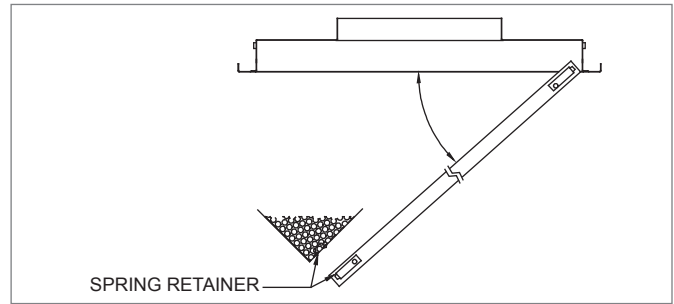

**6500, 56500 (Supply) Dimensional Information**

**6500, 56500, FACE VIEW (24"x24" PANEL)**

**6500, 56500, FACE VIEW (ALL OTHER PANELS)**

**6500, 56500, CROSS SECTION (24"x24" PANEL)**

**6500, 56500, CROSS SECTION (ALL OTHER PANELS)**

**6500, 56500, HINGE DETAIL (24"x24" PANEL)**

**6500, 56500, HINGE DETAIL (ALL OTHER PANELS)**

**6500, 56500, PERFORATION DETAIL**

**6500, 56500, DISCHARGE AIR PATTERNS**

**6500, 56500, AVAILABLE SIZES**

Neck Size	Panel Size					
	12" x 12" (305 x 305)	16" x 16" (406 x 406)	20" x 20" (508 x 508)	24" x 24" (610 x 610)	12" x 24" (305 x 610)	24" x 48" (610 x 1219)
6" (152)	.	.	.	.	.	.
8" (203)	.	.	.	.	.	.
10" (254)	.	.	.	.	.	.
12" (305)	.	.	.	.	.	.
14" (356)	.	.	.	.	.	.
16" (406)	.	.	.	.	.	.

NOTES: Dimensions in parentheses are mm. Dot indicates applicable. The 16" neck size with a 24"x24" panel is constructed like "All Other Panels".

PERFORATED FACE DIFFUSERS

6500-1-56500

**6500, 56500 (Supply) Frame Styles**
**FRAME 20, SURFACE MOUNT (24"x24" PANEL)**

**FRAME 30, DROP FACE (24"x24" PANEL)**

**FRAME 30, DROP FACE (ALL OTHER PANELS)**

**FRAME 98, NARROW-T (24"x24" PANEL)**

**FRAME 98, NARROW-T (ALL OTHER PANELS)**

NOTES: Dimensions in parentheses are mm. The 16" neck size with a 24"x24" panel is constructed like "All Other Panels".