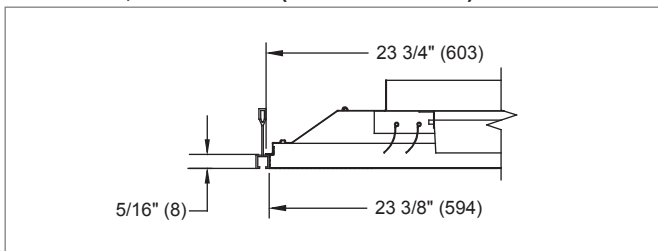

**6500, 56500 (Supply) Dimensional Information**

**6500, 56500, FACE VIEW (24"x24" PANEL)**

**6500, 56500, FACE VIEW (ALL OTHER PANELS)**

**6500, 56500, CROSS SECTION (24"x24" PANEL)**

**6500, 56500, CROSS SECTION (ALL OTHER PANELS)**

**6500, 56500, HINGE DETAIL (24"x24" PANEL)**

**6500, 56500, HINGE DETAIL (ALL OTHER PANELS)**

**6500, 56500, PERFORATION DETAIL**

**6500, 56500, DISCHARGE AIR PATTERNS**

**6500, 56500, AVAILABLE SIZES**

Neck Size	Panel Size					
	12" x 12" (305 x 305)	16" x 16" (406 x 406)	20" x 20" (508 x 508)	24" x 24" (610 x 610)	12" x 24" (305 x 610)	24" x 48" (610 x 1219)
6" (152)	.	.	.	.	.	.
8" (203)	.	.	.	.	.	.
10" (254)	.	.	.	.	.	.
12" (305)	.	.	.	.	.	.
14" (356)	.	.	.	.	.	.
16" (406)	.	.	.	.	.	.

NOTES: Dimensions in parentheses are mm. Dot indicates applicable. The 16" neck size with a 24"x24" panel is constructed like "All Other Panels".

PERFORATED FACE DIFFUSERS

6500-1-56500

**6500, 56500 (Supply) Frame Styles**
**FRAME 20, SURFACE MOUNT (24"x24" PANEL)**

**FRAME 30, DROP FACE (24"x24" PANEL)**

**FRAME 30, DROP FACE (ALL OTHER PANELS)**

**FRAME 98, NARROW-T (24"x24" PANEL)**

**FRAME 98, NARROW-T (ALL OTHER PANELS)**

NOTES: Dimensions in parentheses are mm. The 16" neck size with a 24"x24" panel is constructed like "All Other Panels".