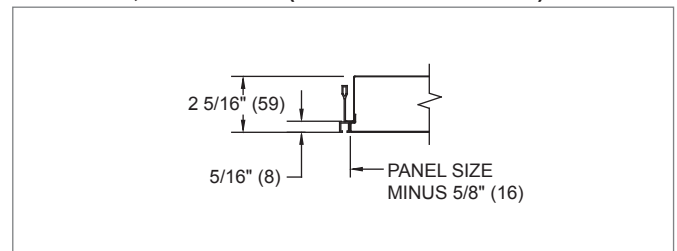

**6500, 56500 (Supply) Dimensional Information**

**6500, 56500, FACE VIEW (24"x24" PANEL)**

**6500, 56500, FACE VIEW (ALL OTHER PANELS)**

**6500, 56500, CROSS SECTION (24"x24" PANEL)**

**6500, 56500, CROSS SECTION (ALL OTHER PANELS)**

**6500, 56500, HINGE DETAIL (24"x24" PANEL)**

**6500, 56500, HINGE DETAIL (ALL OTHER PANELS)**

**6500, 56500, PERFORATION DETAIL**

**6500, 56500, DISCHARGE AIR PATTERNS**

**6500, 56500, AVAILABLE SIZES**

Neck Size	Panel Size					
	12" x 12" (305 x 305)	16" x 16" (406 x 406)	20" x 20" (508 x 508)	24" x 24" (610 x 610)	12" x 24" (305 x 610)	24" x 48" (610 x 1219)
6" (152)	.	.	.	.	.	.
8" (203)	.	.	.	.	.	.
10" (254)	.	.	.	.	.	.
12" (305)	.	.	.	.	.	.
14" (356)	.	.	.	.	.	.
16" (406)	.	.	.	.	.	.

NOTES: Dimensions in parentheses are mm. Dot indicates applicable. The 16" neck size with a 24"x24" panel is constructed like "All Other Panels".

PERFORATED FACE DIFFUSERS

6500-1-56500

**6500, 56500 (Supply) Frame Styles**
**FRAME 20, SURFACE MOUNT (24"x24" PANEL)**

**FRAME 30, DROP FACE (24"x24" PANEL)**

**FRAME 30, DROP FACE (ALL OTHER PANELS)**

**FRAME 98, NARROW-T (24"x24" PANEL)**

**FRAME 98, NARROW-T (ALL OTHER PANELS)**

NOTES: Dimensions in parentheses are mm. The 16" neck size with a 24"x24" panel is constructed like "All Other Panels".