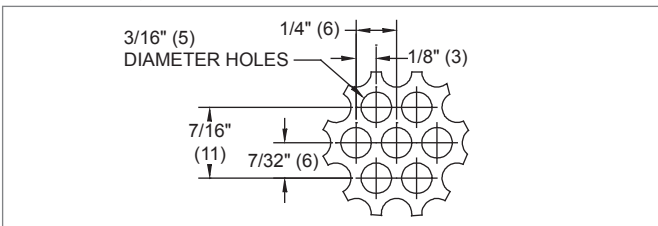

**6500, 56500 (Supply) Dimensional Information**

**6500, 56500, FACE VIEW (24"x24" PANEL)**

**6500, 56500, FACE VIEW (ALL OTHER PANELS)**

**6500, 56500, CROSS SECTION (24"x24" PANEL)**

**6500, 56500, CROSS SECTION (ALL OTHER PANELS)**

**6500, 56500, HINGE DETAIL (24"x24" PANEL)**

**6500, 56500, HINGE DETAIL (ALL OTHER PANELS)**

**6500, 56500, PERFORATION DETAIL**

**6500, 56500, DISCHARGE AIR PATTERNS**

**6500, 56500, AVAILABLE SIZES**

Neck Size	Panel Size					
	12" x 12" (305 x 305)	16" x 16" (406 x 406)	20" x 20" (508 x 508)	24" x 24" (610 x 610)	12" x 24" (305 x 610)	24" x 48" (610 x 1219)
6" (152)	.	.	.	.	.	.
8" (203)	.	.	.	.	.	.
10" (254)	.	.	.	.	.	.
12" (305)	.	.	.	.	.	.
14" (356)	.	.	.	.	.	.
16" (406)	.	.	.	.	.	.

NOTES: Dimensions in parentheses are mm. Dot indicates applicable. The 16" neck size with a 24"x24" panel is constructed like "All Other Panels".

PERFORATED FACE DIFFUSERS

6500-1-56500

**6500, 56500 (Supply) Frame Styles**
**FRAME 20, SURFACE MOUNT (24"x24" PANEL)**

**FRAME 30, DROP FACE (24"x24" PANEL)**

**FRAME 30, DROP FACE (ALL OTHER PANELS)**

**FRAME 98, NARROW-T (24"x24" PANEL)**

**FRAME 98, NARROW-T (ALL OTHER PANELS)**

NOTES: Dimensions in parentheses are mm. The 16" neck size with a 24"x24" panel is constructed like "All Other Panels".