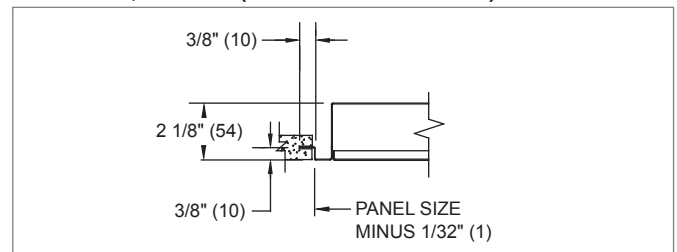

**6500, 56500 (Supply) Dimensional Information**

**6500, 56500, FACE VIEW (24"x24" PANEL)**

**6500, 56500, FACE VIEW (ALL OTHER PANELS)**

**6500, 56500, CROSS SECTION (24"x24" PANEL)**

**6500, 56500, CROSS SECTION (ALL OTHER PANELS)**

**6500, 56500, HINGE DETAIL (24"x24" PANEL)**

**6500, 56500, HINGE DETAIL (ALL OTHER PANELS)**

**6500, 56500, PERFORATION DETAIL**

**6500, 56500, DISCHARGE AIR PATTERNS**

**6500, 56500, AVAILABLE SIZES**

Neck Size	Panel Size					
	12" x 12" (305 x 305)	16" x 16" (406 x 406)	20" x 20" (508 x 508)	24" x 24" (610 x 610)	12" x 24" (305 x 610)	24" x 48" (610 x 1219)
6" (152)	.	.	.	.	.	.
8" (203)	.	.	.	.	.	.
10" (254)	.	.	.	.	.	.
12" (305)	.	.	.	.	.	.
14" (356)	.	.	.	.	.	.
16" (406)	.	.	.	.	.	.

NOTES: Dimensions in parentheses are mm. Dot indicates applicable. The 16" neck size with a 24"x24" panel is constructed like "All Other Panels".

PERFORATED FACE DIFFUSERS

6500-1-56500

**6500, 56500 (Supply) Frame Styles**
**FRAME 20, SURFACE MOUNT (24"x24" PANEL)**

**FRAME 30, DROP FACE (24"x24" PANEL)**

**FRAME 30, DROP FACE (ALL OTHER PANELS)**

**FRAME 98, NARROW-T (24"x24" PANEL)**

**FRAME 98, NARROW-T (ALL OTHER PANELS)**

NOTES: Dimensions in parentheses are mm. The 16" neck size with a 24"x24" panel is constructed like "All Other Panels".