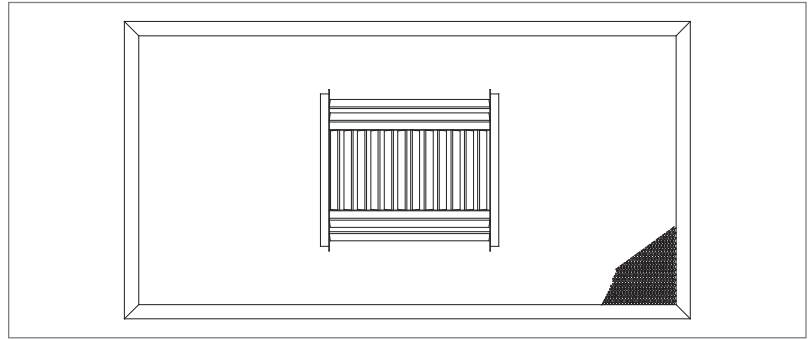

**6500, 56500 (Supply) Dimensional Information**

**6500, 56500, FACE VIEW (24"x24" PANEL)**

**6500, 56500, FACE VIEW (ALL OTHER PANELS)**

**6500, 56500, CROSS SECTION (24"x24" PANEL)**

**6500, 56500, CROSS SECTION (ALL OTHER PANELS)**

**6500, 56500, HINGE DETAIL (24"x24" PANEL)**

**6500, 56500, HINGE DETAIL (ALL OTHER PANELS)**

**6500, 56500, PERFORATION DETAIL**

**6500, 56500, DISCHARGE AIR PATTERNS**

**6500, 56500, AVAILABLE SIZES**

Neck Size	Panel Size					
	12" x 12" (305 x 305)	16" x 16" (406 x 406)	20" x 20" (508 x 508)	24" x 24" (610 x 610)	12" x 24" (305 x 610)	24" x 48" (610 x 1219)
6" (152)	.	.	.	.	.	.
8" (203)	.	.	.	.	.	.
10" (254)	.	.	.	.	.	.
12" (305)	.	.	.	.	.	.
14" (356)	.	.	.	.	.	.
16" (406)	.	.	.	.	.	.

NOTES: Dimensions in parentheses are mm. Dot indicates applicable. The 16" neck size with a 24"x24" panel is constructed like "All Other Panels".

PERFORATED FACE DIFFUSERS

6500-1-56500

**6500, 56500 (Supply) Frame Styles**
**FRAME 20, SURFACE MOUNT (24"x24" PANEL)**

**FRAME 30, DROP FACE (24"x24" PANEL)**

**FRAME 30, DROP FACE (ALL OTHER PANELS)**

**FRAME 98, NARROW-T (24"x24" PANEL)**

**FRAME 98, NARROW-T (ALL OTHER PANELS)**

NOTES: Dimensions in parentheses are mm. The 16" neck size with a 24"x24" panel is constructed like "All Other Panels".