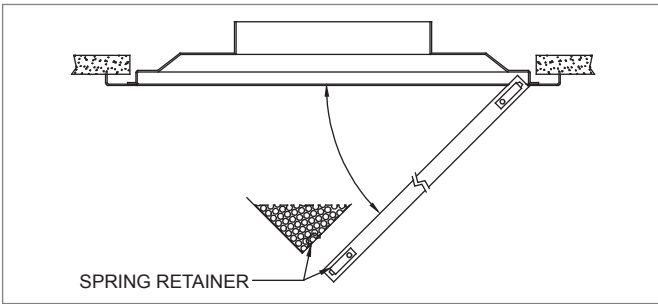

**6500, 56500 (Supply) Dimensional Information**

**6500, 56500, FACE VIEW (24"x24" PANEL)**

**6500, 56500, FACE VIEW (ALL OTHER PANELS)**

**6500, 56500, CROSS SECTION (24"x24" PANEL)**

**6500, 56500, CROSS SECTION (ALL OTHER PANELS)**

**6500, 56500, HINGE DETAIL (24"x24" PANEL)**

**6500, 56500, HINGE DETAIL (ALL OTHER PANELS)**

**6500, 56500, PERFORATION DETAIL**

**6500, 56500, DISCHARGE AIR PATTERNS**

**6500, 56500, AVAILABLE SIZES**

Neck Size	Panel Size					
	12" x 12" (305 x 305)	16" x 16" (406 x 406)	20" x 20" (508 x 508)	24" x 24" (610 x 610)	12" x 24" (305 x 610)	24" x 48" (610 x 1219)
6" (152)	.	.	.	.	.	.
8" (203)	.	.	.	.	.	.
10" (254)	.	.	.	.	.	.
12" (305)	.	.	.	.	.	.
14" (356)	.	.	.	.	.	.
16" (406)	.	.	.	.	.	.

NOTES: Dimensions in parentheses are mm. Dot indicates applicable. The 16" neck size with a 24"x24" panel is constructed like "All Other Panels".

PERFORATED FACE DIFFUSERS

6500-1-56500

**6500, 56500 (Supply) Frame Styles**
**FRAME 20, SURFACE MOUNT (24"x24" PANEL)**

**FRAME 30, DROP FACE (24"x24" PANEL)**

**FRAME 30, DROP FACE (ALL OTHER PANELS)**

**FRAME 98, NARROW-T (24"x24" PANEL)**

**FRAME 98, NARROW-T (ALL OTHER PANELS)**

NOTES: Dimensions in parentheses are mm. The 16" neck size with a 24"x24" panel is constructed like "All Other Panels".