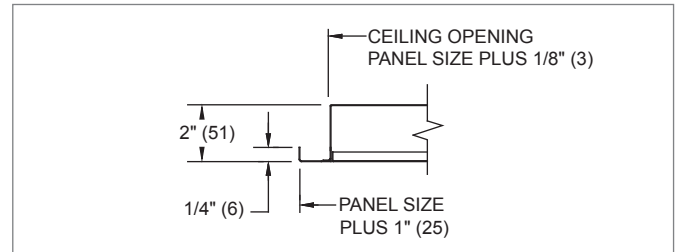

FRAME 20, SURFACE MOUNT (ALL OTHER PANELS)