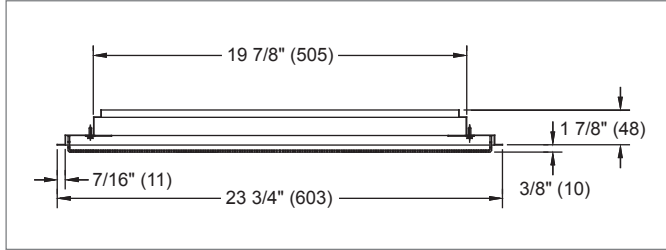

6290F (Filter Frame Return) Dimensional Information & Frame Styles

6290F, FACE VIEW (24"x24" PANEL)

6290F, HINGE DETAIL

6290F, FRAME 20, SURFACE MOUNT

6290F, FRAME 20 CROSS SECTION

6290F, FRAME 23, LAY-IN T-BAR

6290F, FRAME 23 CROSS SECTION

6290F, FRAME 30, DROP FACE

6290F, FRAME 27 CROSS SECTION

NOTE: Dimensions in parentheses are mm.

PERFORATED FACE DIFFUSERS

6290F