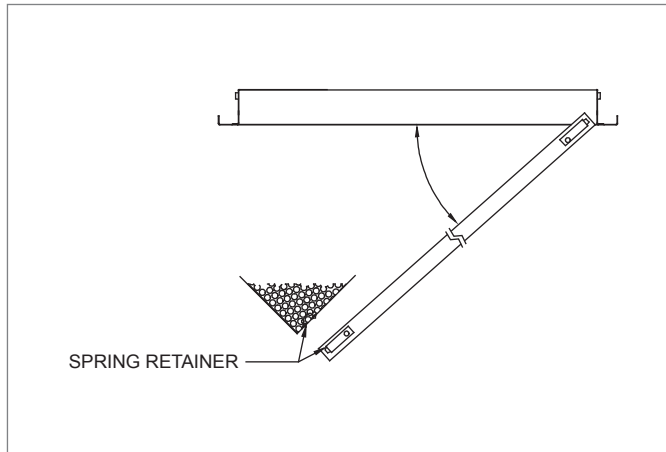

6290F (Filter Frame Return) Dimensional Information & Frame Styles

6290F, FACE VIEW (24"x24" PANEL)

6290F, HINGE DETAIL

6290F, FRAME 20, SURFACE MOUNT

6290F, FRAME 20 CROSS SECTION

6290F, FRAME 23, LAY-IN T-BAR

6290F, FRAME 23 CROSS SECTION

6290F, FRAME 30, DROP FACE

6290F, FRAME 27 CROSS SECTION

NOTE: Dimensions in parentheses are mm.

PERFORATED FACE DIFFUSERS

6290F