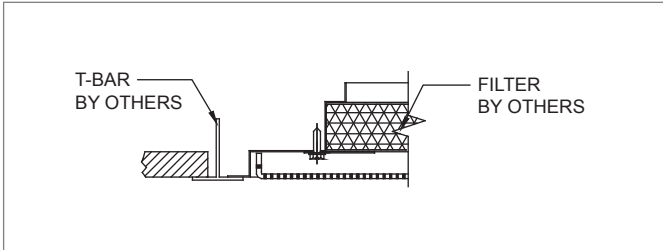

6290F (Filter Frame Return) Dimensional Information & Frame Styles

6290F, FACE VIEW (24"x24" PANEL)

6290F, HINGE DETAIL

6290F, FRAME 20, SURFACE MOUNT

6290F, FRAME 20 CROSS SECTION

6290F, FRAME 23, LAY-IN T-BAR

6290F, FRAME 23 CROSS SECTION

6290F, FRAME 30, DROP FACE

6290F, FRAME 27 CROSS SECTION

NOTE: Dimensions in parentheses are mm.

PERFORATED FACE DIFFUSERS

6290F