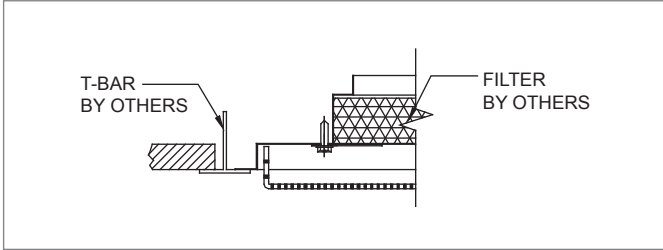

6290F, FRAME 30, DROP FACE