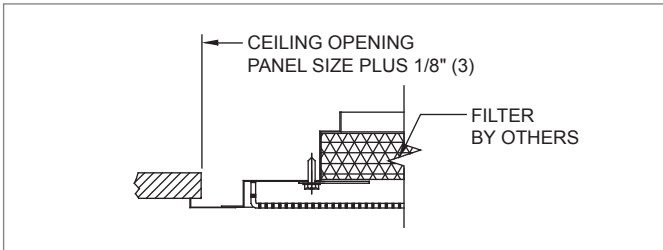

6290F (Filter Frame Return) Dimensional Information & Frame Styles

6290F, FACE VIEW (24"x24" PANEL)

6290F, HINGE DETAIL

6290F, FRAME 20, SURFACE MOUNT

6290F, FRAME 20 CROSS SECTION

6290F, FRAME 23, LAY-IN T-BAR

6290F, FRAME 23 CROSS SECTION

6290F, FRAME 30, DROP FACE

6290F, FRAME 27 CROSS SECTION

NOTE: Dimensions in parentheses are mm.

PERFORATED FACE DIFFUSERS

6290F