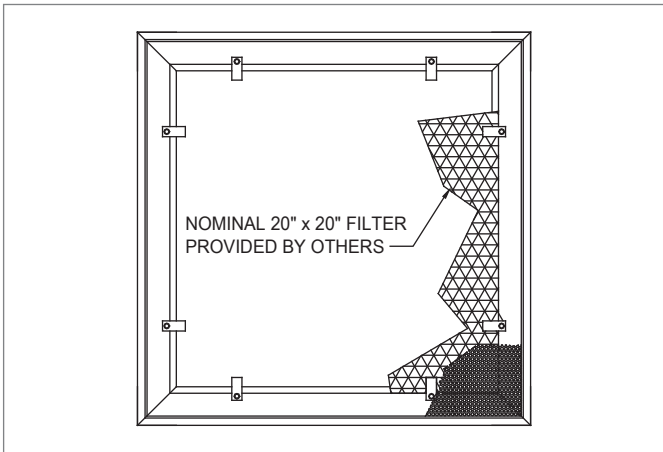

6290F (Filter Frame Return) Dimensional Information & Frame Styles

6290F, FACE VIEW (24"x24" PANEL)

6290F, HINGE DETAIL

6290F, FRAME 20, SURFACE MOUNT

6290F, FRAME 20 CROSS SECTION

6290F, FRAME 23, LAY-IN T-BAR

6290F, FRAME 23 CROSS SECTION

6290F, FRAME 30, DROP FACE

6290F, FRAME 27 CROSS SECTION

NOTE: Dimensions in parentheses are mm.

PERFORATED FACE DIFFUSERS

6290F