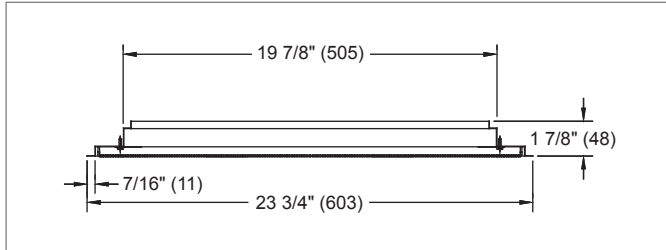

6290F (Filter Frame Return) Dimensional Information & Frame Styles

6290F, FACE VIEW (24"x24" PANEL)

6290F, HINGE DETAIL

6290F, FRAME 20, SURFACE MOUNT

6290F, FRAME 20 CROSS SECTION

6290F, FRAME 23, LAY-IN T-BAR

6290F, FRAME 23 CROSS SECTION

6290F, FRAME 30, DROP FACE

6290F, FRAME 27 CROSS SECTION

NOTE: Dimensions in parentheses are mm.

PERFORATED FACE DIFFUSERS

6290F