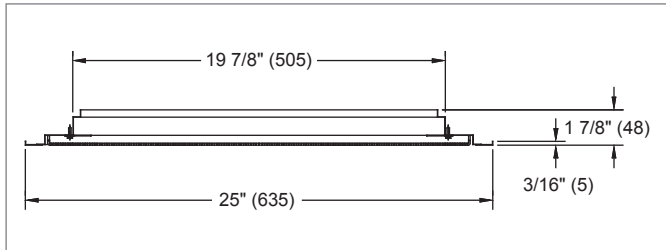

6290F (Filter Frame Return) Dimensional Information & Frame Styles

6290F, FACE VIEW (24"x24" PANEL)

6290F, HINGE DETAIL

6290F, FRAME 20, SURFACE MOUNT

6290F, FRAME 20 CROSS SECTION

6290F, FRAME 23, LAY-IN T-BAR

6290F, FRAME 23 CROSS SECTION

6290F, FRAME 30, DROP FACE

6290F, FRAME 27 CROSS SECTION

NOTE: Dimensions in parentheses are mm.

PERFORATED FACE DIFFUSERS

6290F