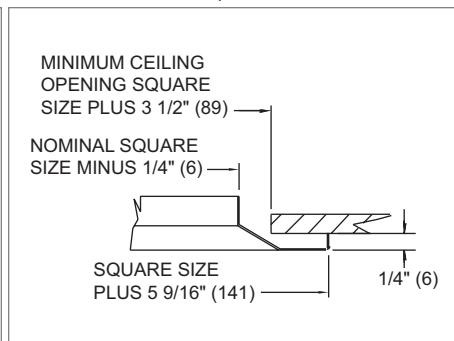

MODELS

- SHF - Steel, Frame Only
- 5SHF - Aluminum, Frame Only

SHF, 5SHF Dimensional Information

SHF, 5SHF, FACE VIEW

SHF, 5SHF Frame Styles

SHF, 5SHF, FRAME 21, SURFACE MOUNT, BEVELED

SHF, 5SHF, FRAME 22, SURFACE MOUNT, FLAT

SHF, 5SHF, FRAME 23, LAY-IN T-BAR

NOTES: Dimensions in parentheses are mm. Replacements are limited by existing core size.

S
I
T
E
S
I
T
E