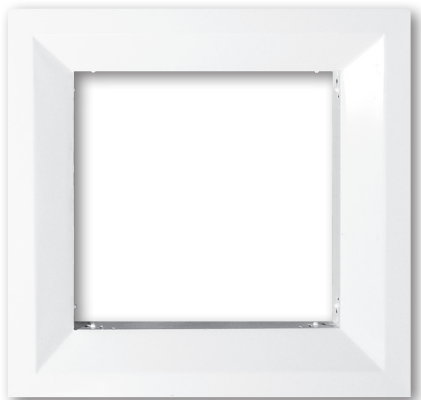

SHF, 5SHF | Flush Face, Replacement Core

LOUVERED FACE DIFFUSERS

SHF (Frame Only)

Introduction: SHF, 5SHF

The SHF/5SHF series square or rectangular frames are available as replacements on the SH/5SH and SHR/5SHR series diffusers. These are ideal for tenant retrofits where damage has occurred due to a change in diffuser locations or for situations in which there have been last minute field changes in ceiling design. Instead of replacing the entire diffuser, the frame can be replaced without the need of replacing the core.

MODELS

- SHF - Steel, Frame Only
- 5SHF - Aluminum, Frame Only

SHF, 5SHF Dimensional Information

SHF, 5SHF, FACE VIEW

SHF, 5SHF Frame Styles

SHF, 5SHF, FRAME 21, SURFACE MOUNT, BEVELED

SHF, 5SHF, FRAME 22, SURFACE MOUNT, FLAT