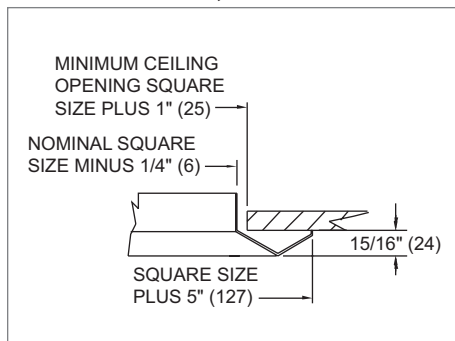

MODELS

- SHF - Steel, Frame Only
- 5SHF - Aluminum, Frame Only

SHF, 5SHF Dimensional Information

SHF, 5SHF, FACE VIEW

SHF, 5SHF Frame Styles

SHF, 5SHF, FRAME 21, SURFACE MOUNT, BEVELED

SHF, 5SHF, FRAME 22, SURFACE MOUNT, FLAT

SHF, 5SHF, FRAME 23, LAY-IN T-BAR

NOTES: Dimensions in parentheses are mm. Replacements are limited by existing core size.

S
I
T
E
S
I
T
E