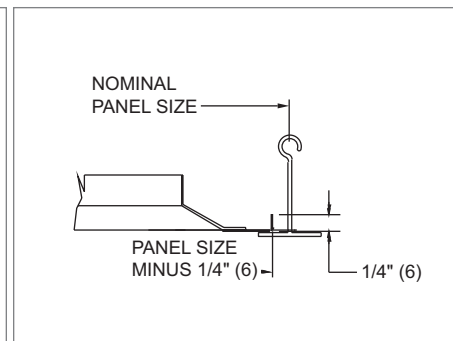

MODELS

- SHF - Steel, Frame Only
- 5SHF - Aluminum, Frame Only

SHF, 5SHF Dimensional Information

SHF, 5SHF, FACE VIEW

SHF, 5SHF Frame Styles

SHF, 5SHF, FRAME 21, SURFACE MOUNT, BEVELED

SHF, 5SHF, FRAME 22, SURFACE MOUNT, FLAT

SHF, 5SHF, FRAME 23, LAY-IN T-BAR

NOTES: Dimensions in parentheses are mm. Replacements are limited by existing core size.

S
I
T
E
S
I
T
E