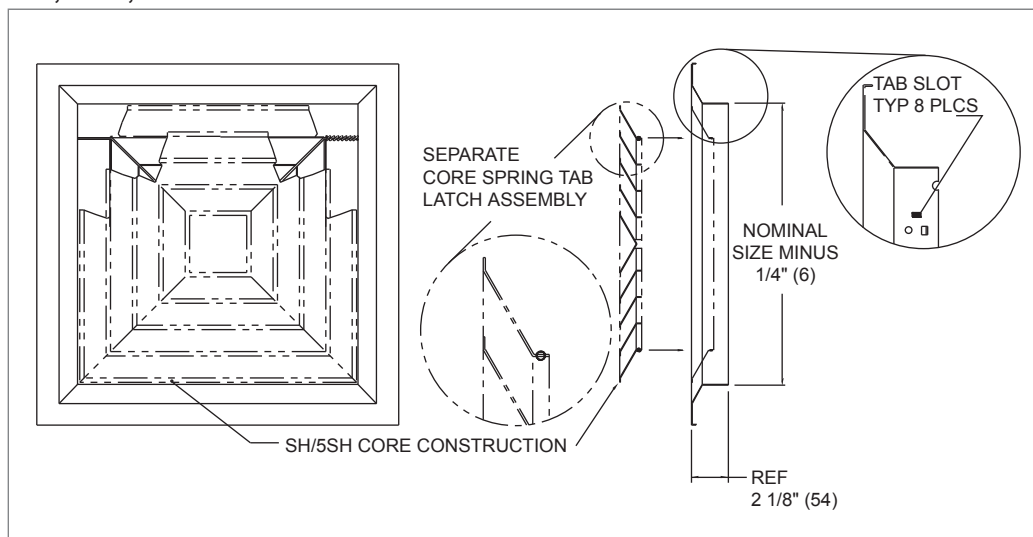

SHF, 5SHF | Flush Face, Replacement Core

LOUVERED FACE DIFFUSERS

SHF (Frame Only)

Introduction: SHF, 5SHF

The SHF/5SHF series square or rectangular frames are available as replacements on the SH/5SH and SHR/5SHR series diffusers. These are ideal for tenant retrofits where damage has occurred due to a change in diffuser locations or for situations in which there have been last minute field changes in ceiling design. Instead of replacing the entire diffuser, the frame can be replaced without the need of replacing the core.

MODELS

- SHF - Steel, Frame Only
- 5SHF - Aluminum, Frame Only

SHF, 5SHF Dimensional Information

SHF, 5SHF, FACE VIEW

SHF, 5SHF Frame Styles

SHF, 5SHF, FRAME 21, SURFACE MOUNT, BEVELED

SHF, 5SHF, FRAME 22, SURFACE MOUNT, FLAT

SHF, 5SHF, FRAME 23, LAY-IN T-BAR

NOTES: Dimensions in parentheses are mm. Replacements are limited by existing core size.

S
I
T
E
S
I
T
E