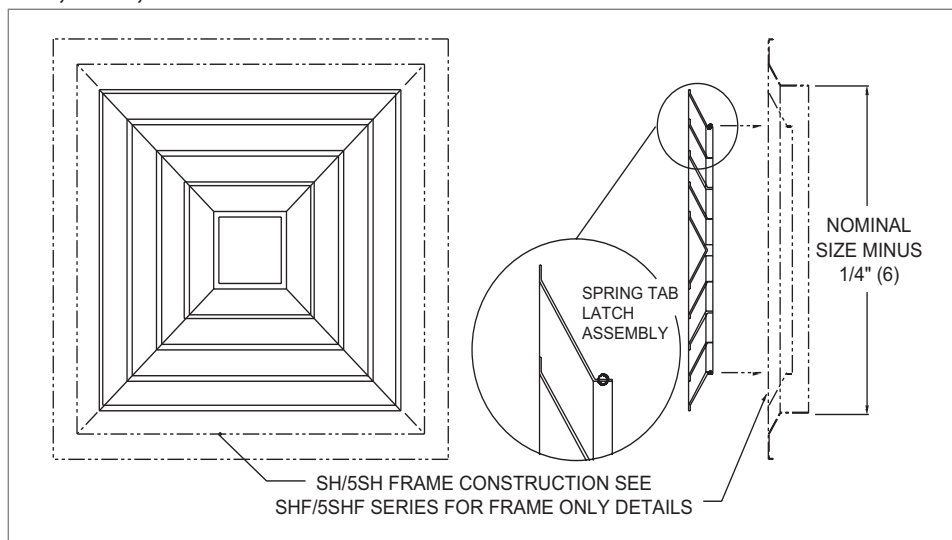

MODELS

SHC - Steel, Core Only

5SHC - Aluminum, Core Only

NOTE: For (5)SHV Core, contact Krueger.

SHC (Core Only)

SHC, 5SHC Dimensional Information
SHC, 5SHC, FACE VIEW

NOTES: Dimensions in parentheses are mm. Replacements are limited by existing core size.