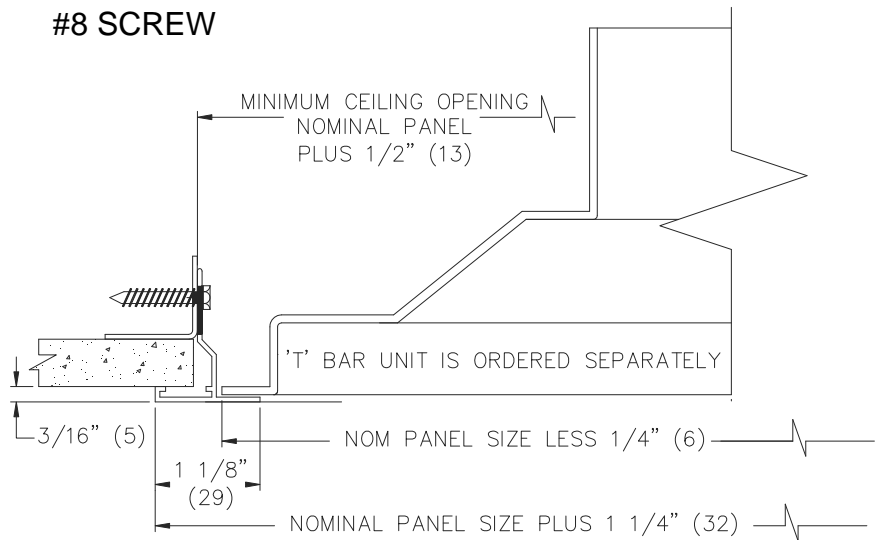

**5HCF23 - ALUMINUM**
**PLASTER FRAME ADAPTER - FRAME 23 LAY-IN TO  
 FRAME 22 SURFACE MOUNT**
**SUBMITTAL SHEET**

**SQUARE FRAME  
 VIEWS**

**RECTANGULAR FRAME  
 VIEWS**

AVAILABLE FRAME SIZES	12" X 12"	24" X 12"
	16" X 16"	48" X 12"
	20" X 20"	48" X 24"
	24" X 24"	

**ADAPTER FRAME  
 TYP OF 4 SIDES**

**ASSEMBLY PARTS  
 SEE NOTE 3**

**#8 SCREW**

**FRAME ASSEMBLY & INSTALLATION**
**NOTES :**

1. CONSTRUCTION IS EXTRUDED ALUMINUM.
2. STANDARD FINISH IS #44 BRITISH WHITE.
3. SCREWS AND SECURITY CLIPS FOR MOUNTING ARE SHIPPED LOOSE FOR ON SITE ADJUSTMENT AT INSTALLATION.

**DIMENSIONS ARE GIVEN AS  
 INCHES (MM)**