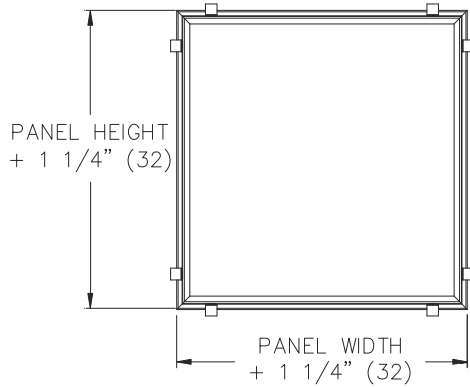

**5HCF23 - ALUMINUM**
**PLASTER FRAME ADAPTER - FRAME 23 LAY-IN TO  
 FRAME 22 SURFACE MOUNT**
**SUBMITTAL SHEET**

**SQUARE FRAME  
 VIEWS**

**RECTANGULAR FRAME  
 VIEWS**

AVAILABLE FRAME SIZES	12" X 12"	24" X 12"
	16" X 16"	48" X 12"
	20" X 20"	48" X 24"
	24" X 24"	

**ADAPTER FRAME  
 TYP OF 4 SIDES**

**ASSEMBLY PARTS  
 SEE NOTE 3**

**#8 SCREW**

**FRAME ASSEMBLY & INSTALLATION**
**NOTES :**

1. CONSTRUCTION IS EXTRUDED ALUMINUM.
2. STANDARD FINISH IS #44 BRITISH WHITE.
3. SCREWS AND SECURITY CLIPS FOR MOUNTING ARE SHIPPED LOOSE FOR ON SITE ADJUSTMENT AT INSTALLATION.

**DIMENSIONS ARE GIVEN AS  
 INCHES (MM)**