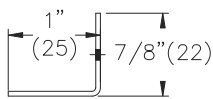

**5HCF23 - ALUMINUM**
**PLASTER FRAME ADAPTER - FRAME 23 LAY-IN TO  
 FRAME 22 SURFACE MOUNT**
**SUBMITTAL SHEET**

**SQUARE FRAME  
 VIEWS**

**RECTANGULAR FRAME  
 VIEWS**

AVAILABLE FRAME SIZES	12" X 12"	24" X 12"
	16" X 16"	48" X 12"
	20" X 20"	48" X 24"
	24" X 24"	

**ADAPTER FRAME  
 TYP OF 4 SIDES**

**ASSEMBLY PARTS  
 SEE NOTE 3**

**#8 SCREW**

**FRAME ASSEMBLY & INSTALLATION**
**NOTES :**

1. CONSTRUCTION IS EXTRUDED ALUMINUM.
2. STANDARD FINISH IS #44 BRITISH WHITE.
3. SCREWS AND SECURITY CLIPS FOR MOUNTING ARE SHIPPED LOOSE FOR ON SITE ADJUSTMENT AT INSTALLATION.

**DIMENSIONS ARE GIVEN AS  
 INCHES (MM)**