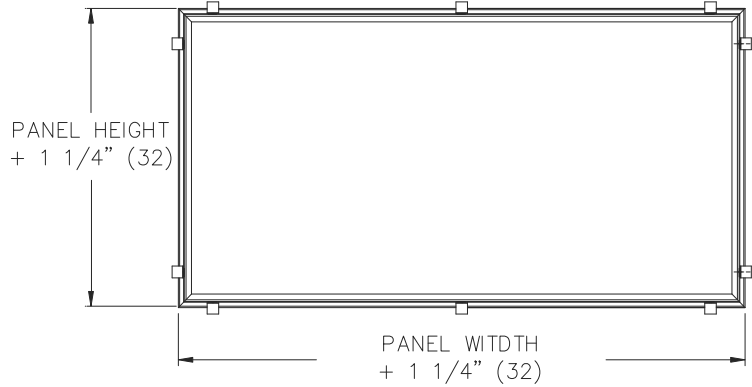

**5HCF23 - ALUMINUM**
**PLASTER FRAME ADAPTER - FRAME 23 LAY-IN TO  
 FRAME 22 SURFACE MOUNT**
**SUBMITTAL SHEET**

**SQUARE FRAME  
 VIEWS**

**RECTANGULAR FRAME  
 VIEWS**

AVAILABLE FRAME SIZES	12" X 12"	24" X 12"
	16" X 16"	48" X 12"
	20" X 20"	48" X 24"
	24" X 24"	

**ADAPTER FRAME  
 TYP OF 4 SIDES**

**ASSEMBLY PARTS  
 SEE NOTE 3**

**#8 SCREW**

**FRAME ASSEMBLY & INSTALLATION**
**NOTES :**

1. CONSTRUCTION IS EXTRUDED ALUMINUM.
2. STANDARD FINISH IS #44 BRITISH WHITE.
3. SCREWS AND SECURITY CLIPS FOR MOUNTING ARE SHIPPED LOOSE FOR ON SITE ADJUSTMENT AT INSTALLATION.

**DIMENSIONS ARE GIVEN AS  
 INCHES (MM)**