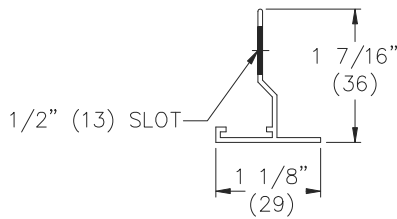

**5HCF23 - ALUMINUM**
**PLASTER FRAME ADAPTER - FRAME 23 LAY-IN TO  
 FRAME 22 SURFACE MOUNT**
**SUBMITTAL SHEET**

**SQUARE FRAME  
 VIEWS**

**RECTANGULAR FRAME  
 VIEWS**

AVAILABLE FRAME SIZES	12" X 12"	24" X 12"
	16" X 16"	48" X 12"
	20" X 20"	48" X 24"
	24" X 24"	

**ADAPTER FRAME  
 TYP OF 4 SIDES**

**ASSEMBLY PARTS  
 SEE NOTE 3**

**#8 SCREW**

**FRAME ASSEMBLY & INSTALLATION**
**NOTES :**

1. CONSTRUCTION IS EXTRUDED ALUMINUM.
2. STANDARD FINISH IS #44 BRITISH WHITE.
3. SCREWS AND SECURITY CLIPS FOR MOUNTING ARE SHIPPED LOOSE FOR ON SITE ADJUSTMENT AT INSTALLATION.

**DIMENSIONS ARE GIVEN AS  
 INCHES (MM)**