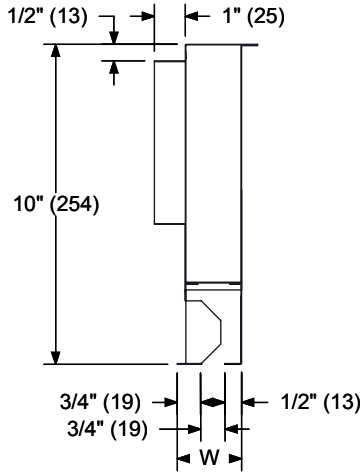

**PTBT**  
**FIXED BLADE SLOT DIFFUSER**
**SUBMITTAL SHEET**

**SINGLE SLOT**

**MULTI-SLOT**

**INLET SIDE VIEW  
DNS**

INLET SIZE	C	D	L*
6 OVAL	6 1/4" (159)	5 1/4" (133)	24-60 (610-1524)
8 OVAL	9 3/8" (238)	5 1/4" (133)	24-60 (610-1524)
10 OVAL	12 1/2" (317)	5 1/4" (133)	24-60 (610-1524)

**\*STANDARD MODULE SIZES**
**24" (610) / 36" (914) / 48" (1219) / 60" (1524)**

 **PF OPTION**  
 SHIPS SEPARATELY

**NOTES:**
**MATERIAL SPECIFICATIONS:**

 PLENUM: 24 GA. GALVANIZED STEEL  
 BLADES: EXTRUDED ALUMINUM  
 1/4" THICK, 2 LB FIBERGLASS  
 (DOES NOT COVER END CAPS)

- STANDARD FINISH OF BLADES AND EXPOSED FACE IS BRITISH WHITE
- PRE PUNCHED HOLES FOR SAFETY CABLES BY OTHERS
- PLENUMS MAY BE ADJUSTED FROM LEFT HAND TO RIGHT HAND BY REMOVING SCREWS AT EACH END CAP
- OPTIONAL INTERNAL INSULATION

**DIMENSIONS ARE SHOWN  
AS INCHES (MM)**

**PATTERN DESIGNATIONS**