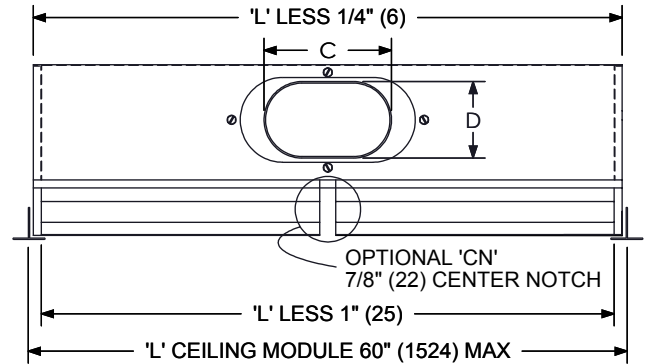

**PTBT**  
**FIXED BLADE SLOT DIFFUSER**
**SUBMITTAL SHEET**

**SINGLE SLOT**

**MULTI-SLOT**

**INLET SIDE VIEW  
DNS**

INLET SIZE	C	D	L*
6 OVAL	6 1/4" (159)	5 1/4" (133)	24-60 (610-1524)
8 OVAL	9 3/8" (238)	5 1/4" (133)	24-60 (610-1524)
10 OVAL	12 1/2" (317)	5 1/4" (133)	24-60 (610-1524)

**\*STANDARD MODULE SIZES**
**24" (610) / 36" (914) / 48" (1219) / 60" (1524)**

 **PF OPTION**  
 SHIPS SEPARATELY

**NOTES:**
**MATERIAL SPECIFICATIONS:**

 PLENUM: 24 GA. GALVANIZED STEEL  
 BLADES: EXTRUDED ALUMINUM  
 1/4" THICK, 2 LB FIBERGLASS  
 (DOES NOT COVER END CAPS)

- STANDARD FINISH OF BLADES AND EXPOSED FACE IS BRITISH WHITE
- PRE PUNCHED HOLES FOR SAFETY CABLES BY OTHERS
- PLENUMS MAY BE ADJUSTED FROM LEFT HAND TO RIGHT HAND BY REMOVING SCREWS AT EACH END CAP
- OPTIONAL INTERNAL INSULATION

**DIMENSIONS ARE SHOWN  
AS INCHES (MM)**

**PATTERN DESIGNATIONS**