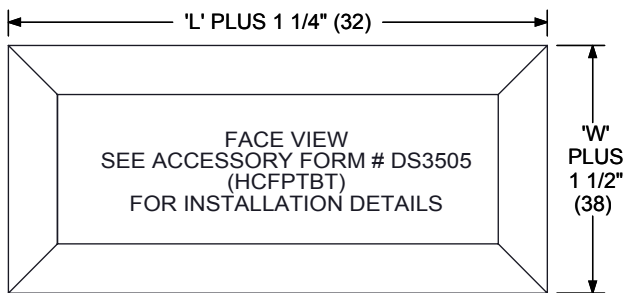

**PTBT**  
**FIXED BLADE SLOT DIFFUSER**
**SUBMITTAL SHEET**

**SINGLE SLOT**

**MULTI-SLOT**

**INLET SIDE VIEW  
DNS**

INLET SIZE	C	D	L*
6 OVAL	6 1/4" (159)	5 1/4" (133)	24-60 (610-1524)
8 OVAL	9 3/8" (238)	5 1/4" (133)	24-60 (610-1524)
10 OVAL	12 1/2" (317)	5 1/4" (133)	24-60 (610-1524)

**\*STANDARD MODULE SIZES**
**24" (610) / 36" (914) / 48" (1219) / 60" (1524)**

 **PF OPTION**  
 SHIPS SEPARATELY

**NOTES:**
**MATERIAL SPECIFICATIONS:**

 PLENUM: 24 GA. GALVANIZED STEEL  
 BLADES: EXTRUDED ALUMINUM  
 1/4" THICK, 2 LB FIBERGLASS  
 (DOES NOT COVER END CAPS)

- STANDARD FINISH OF BLADES AND EXPOSED FACE IS BRITISH WHITE
- PRE PUNCHED HOLES FOR SAFETY CABLES BY OTHERS
- PLENUMS MAY BE ADJUSTED FROM LEFT HAND TO RIGHT HAND BY REMOVING SCREWS AT EACH END CAP
- OPTIONAL INTERNAL INSULATION

**DIMENSIONS ARE SHOWN  
AS INCHES (MM)**

**PATTERN DESIGNATIONS**