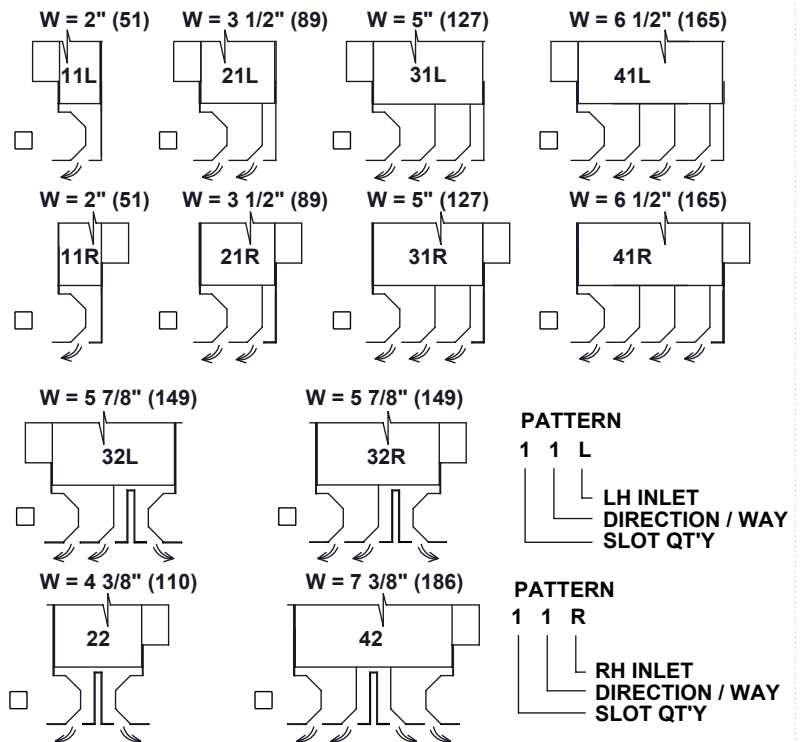

**PTBT**  
**FIXED BLADE SLOT DIFFUSER**
**SUBMITTAL SHEET**

**SINGLE SLOT**

**MULTI-SLOT**

**INLET SIDE VIEW  
DNS**

INLET SIZE	C	D	L*
6 OVAL	6 1/4" (159)	5 1/4" (133)	24-60 (610-1524)
8 OVAL	9 3/8" (238)	5 1/4" (133)	24-60 (610-1524)
10 OVAL	12 1/2" (317)	5 1/4" (133)	24-60 (610-1524)

**\*STANDARD MODULE SIZES**
**24" (610) / 36" (914) / 48" (1219) / 60" (1524)**

 **PF OPTION**  
 SHIPS SEPARATELY

**NOTES:**
**MATERIAL SPECIFICATIONS:**

 PLENUM: 24 GA. GALVANIZED STEEL  
 BLADES: EXTRUDED ALUMINUM  
 1/4" THICK, 2 LB FIBERGLASS  
 (DOES NOT COVER END CAPS)

- STANDARD FINISH OF BLADES AND EXPOSED FACE IS BRITISH WHITE
- PRE PUNCHED HOLES FOR SAFETY CABLES BY OTHERS
- PLENUMS MAY BE ADJUSTED FROM LEFT HAND TO RIGHT HAND BY REMOVING SCREWS AT EACH END CAP
- OPTIONAL INTERNAL INSULATION

**DIMENSIONS ARE SHOWN  
AS INCHES (MM)**

**PATTERN DESIGNATIONS**