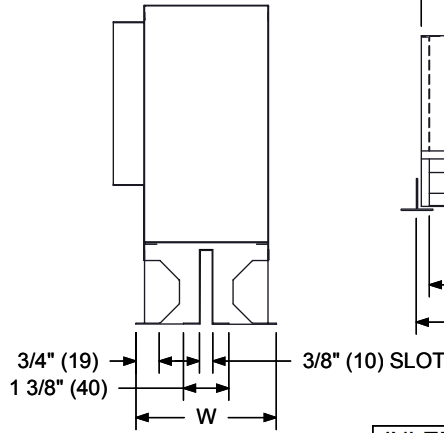

**PTBT**  
**FIXED BLADE SLOT DIFFUSER**
**SUBMITTAL SHEET**

**SINGLE SLOT**

**MULTI-SLOT**

**INLET SIDE VIEW  
DNS**

INLET SIZE	C	D	L*
6 OVAL	6 1/4" (159)	5 1/4" (133)	24-60 (610-1524)
8 OVAL	9 3/8" (238)	5 1/4" (133)	24-60 (610-1524)
10 OVAL	12 1/2" (317)	5 1/4" (133)	24-60 (610-1524)

**\*STANDARD MODULE SIZES**
**24" (610) / 36" (914) / 48" (1219) / 60" (1524)**

 **PF OPTION**  
 SHIPS SEPARATELY

**NOTES:**
**MATERIAL SPECIFICATIONS:**

 PLENUM: 24 GA. GALVANIZED STEEL  
 BLADES: EXTRUDED ALUMINUM  
 1/4" THICK, 2 LB FIBERGLASS  
 (DOES NOT COVER END CAPS)

- STANDARD FINISH OF BLADES AND EXPOSED FACE IS BRITISH WHITE
- PRE PUNCHED HOLES FOR SAFETY CABLES BY OTHERS
- PLENUMS MAY BE ADJUSTED FROM LEFT HAND TO RIGHT HAND BY REMOVING SCREWS AT EACH END CAP
- OPTIONAL INTERNAL INSULATION

**DIMENSIONS ARE SHOWN  
AS INCHES (MM)**

**PATTERN DESIGNATIONS**