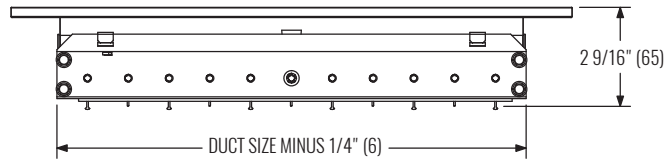

EGC545

Return Grille | Egg-Crate, Limited Sight

DIMENSIONAL DATA

AVAILABLE SIZES
10" x 10" (254 x 254)
22" x 10" (559 x 254)
22" x 22" (559 x 559)
46" x 22" (1168 x 559)

FACE, SIDE, AND CROSS SECTION VIEWS

NOTE: Dimensions in parentheses are mm.