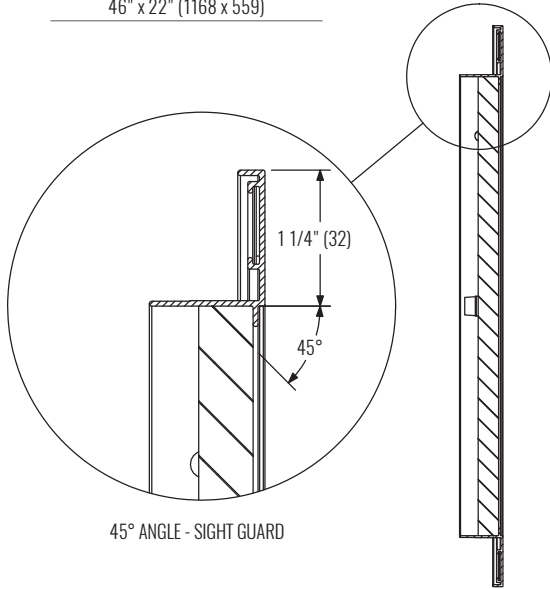

EGC545

Return Grille | Egg-Crate, Limited Sight

DIMENSIONAL DATA

AVAILABLE SIZES
10" x 10" (254 x 254)
22" x 10" (559 x 254)
22" x 22" (559 x 559)
46" x 22" (1168 x 559)

FACE, SIDE, AND CROSS SECTION VIEWS

NOTE: Dimensions in parentheses are mm.