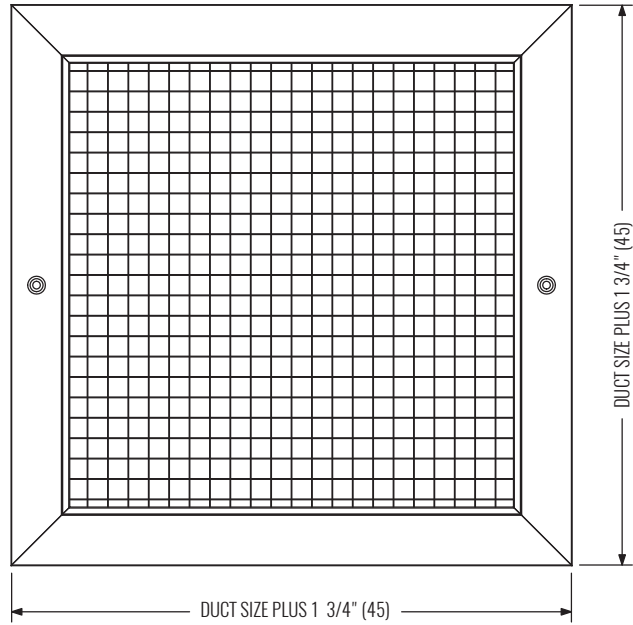

EGC545

Return Grille | Egg-Crate, Limited Sight

DIMENSIONAL DATA

AVAILABLE SIZES
10" x 10" (254 x 254)
22" x 10" (559 x 254)
22" x 22" (559 x 559)
46" x 22" (1168 x 559)

FACE, SIDE, AND CROSS SECTION VIEWS

NOTE: Dimensions in parentheses are mm.