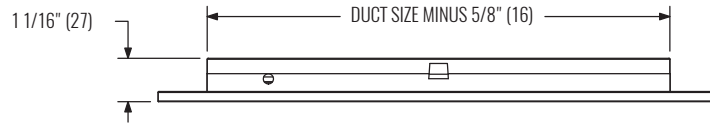

EGC545

Return Grille | Egg-Crate, Limited Sight

DIMENSIONAL DATA

AVAILABLE SIZES
10" x 10" (254 x 254)
22" x 10" (559 x 254)
22" x 22" (559 x 559)
46" x 22" (1168 x 559)

FACE, SIDE, AND CROSS SECTION VIEWS

NOTE: Dimensions in parentheses are mm.