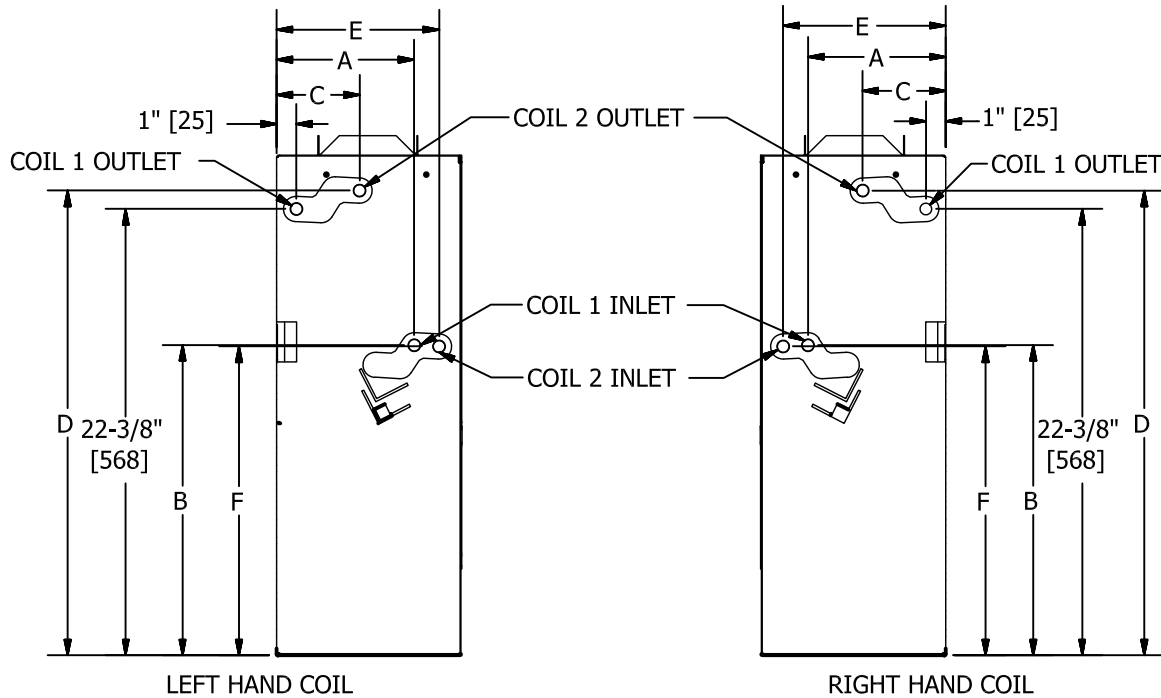

KVFF, KVFS, KVFH - VERTICAL FAN COIL
 MODEL KVF FAN COIL UNIT COIL CONNECTION LOCATIONS

4 PIPE - ALL UNIT SIZES							
COIL #1	DIMENSION	COIL ROWS					
		HW ONLY		CW / HW		CW / HW	
		1 ROW		2 ROWS		3 ROWS	
SUPPLY	A	6 [152]		7.25 [184]		7.87 [200]	
	B	14.57 [370]		14.64 [372]		15.68 [398]	
COIL #2	RETURN	DIMENSION	CW ONLY	CW ONLY	CW / HW	CW / HW	CW / HW
			2 ROWS	3 ROWS	1 ROW	2 ROWS	1 ROW
	C	2.22 [56]	2.22 [56]	2.9 [74]	2.9 [74]	4.15 [105]	
		D	22.3 [566]	22.3 [566]	23.35 [593]	23.35 [593]	23.28 [591]
	SUPPLY <td>E</td> <td>6.88 [175]</td> <td>8.13 [207]</td> <td>6.88 [175]</td> <td>8.13 [207]</td> <td>8.13 [207]</td>	E	6.88 [175]	8.13 [207]	6.88 [175]	8.13 [207]	8.13 [207]
F		15.55 [395]	15.45 [391]	15.55 [395]	15.45 [391]	15.45 [391]	

- NOTES:
 1. ALL COIL CONNECTIONS ARE 5/8"

Revision Date: 04/15	Form: FCS03-KVF03	Replaces: NEW
----------------------	-------------------	---------------