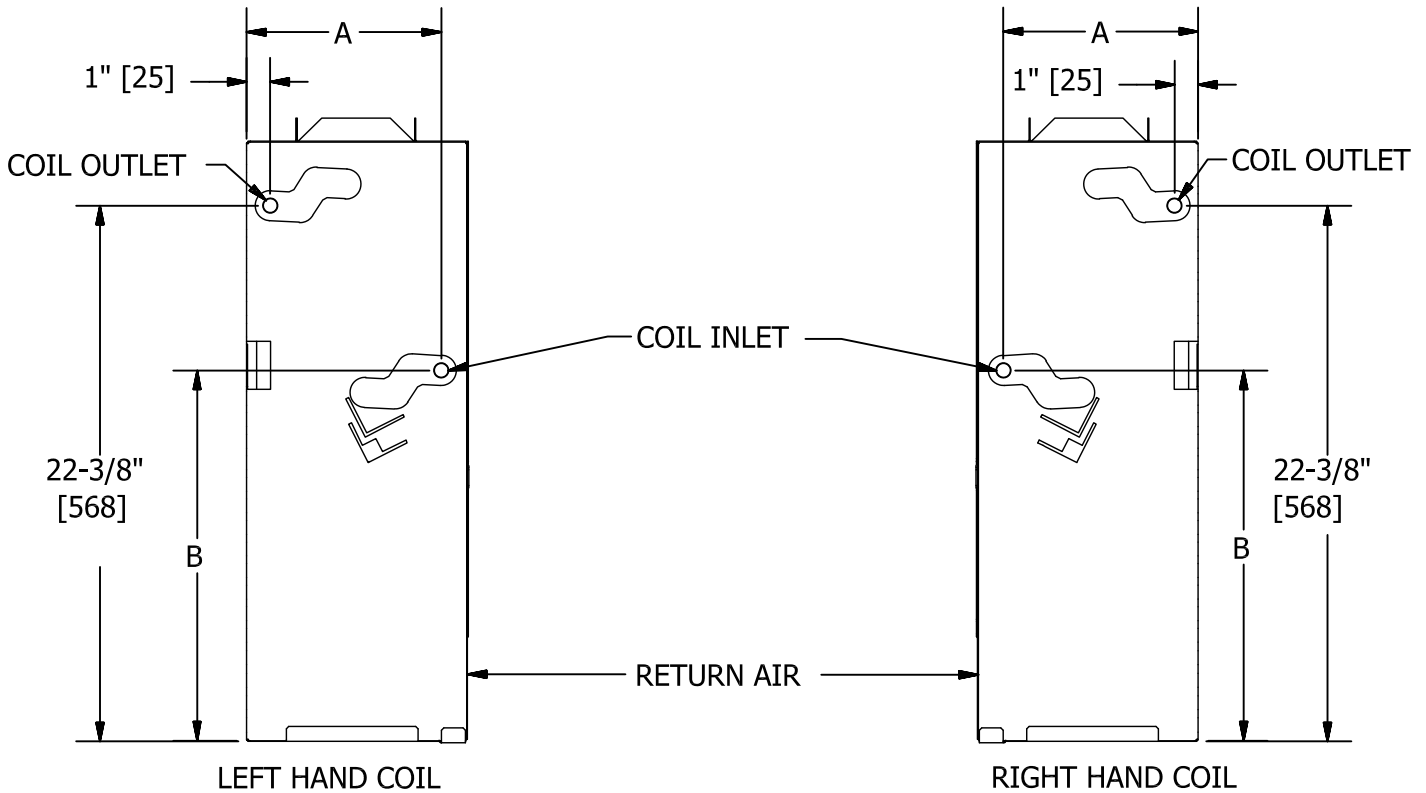

KVFF, KVFS, KVFH - VERTICAL FAN COIL
 MODEL KVF FAN COIL UNIT COIL CONNECTION LOCATIONS

2 PIPE - ALL UNIT SIZES						
COIL #1	SUPPLY	DIMENSION	COIL ROWS (SEE NOTES)			
			HW ONLY	CW / HW	CW / HW	CW / HW
			1 ROW	2 ROWS	3 ROWS	4 ROWS
		A	6 [152]	7.25 [184]	7.87 [200]	8.12 [206]
		B	14.57 [370]	14.64 [372]	15.68 [398]	15.5 [394]

- NOTES:
 1. ALL COIL CONNECTIONS ARE 5/8"
 2. 4 ROW COIL NOT AVAILABLE WITH ELECTRIC HEAT