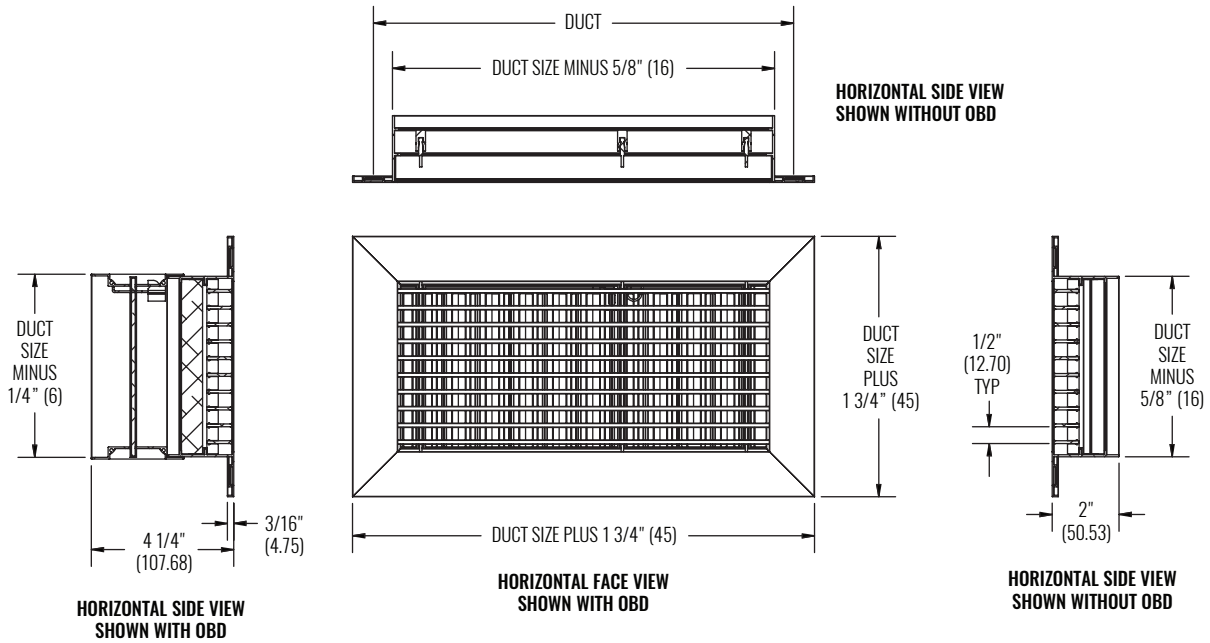

**DIMENSIONAL DATA | S5480 | 30° DEFLECTION, HORIZONTAL**

NOTE: Dimensions in parentheses are mm.

**DIMENSIONAL DATA | S5480 | 30° DEFLECTION, VERTICAL**

NOTE: Dimensions in parentheses are mm.

## DIMENSIONAL DATA | S5480 | 0° DEFLECTION, HORIZONTAL

NOTE: Dimensions in parentheses are mm.

## DIMENSIONAL DATA | S5480 | 0° DEFLECTION, VERTICAL

NOTE: Dimensions in parentheses are mm.