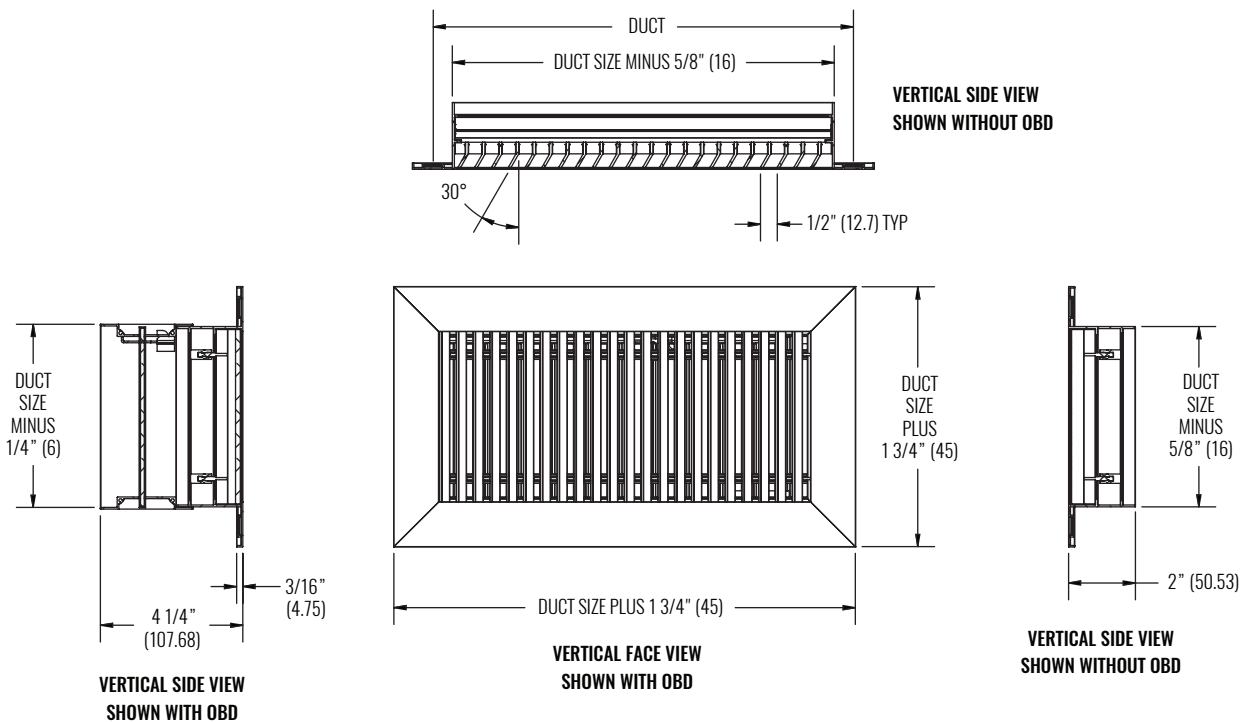

**DIMENSIONAL DATA | S5480 | 30° DEFLECTION, HORIZONTAL**

NOTE: Dimensions in parentheses are mm.

**DIMENSIONAL DATA | S5480 | 30° DEFLECTION, VERTICAL**

NOTE: Dimensions in parentheses are mm.

## DIMENSIONAL DATA | S5480 | 0° DEFLECTION, HORIZONTAL

NOTE: Dimensions in parentheses are mm.

## DIMENSIONAL DATA | S5480 | 0° DEFLECTION, VERTICAL

NOTE: Dimensions in parentheses are mm.