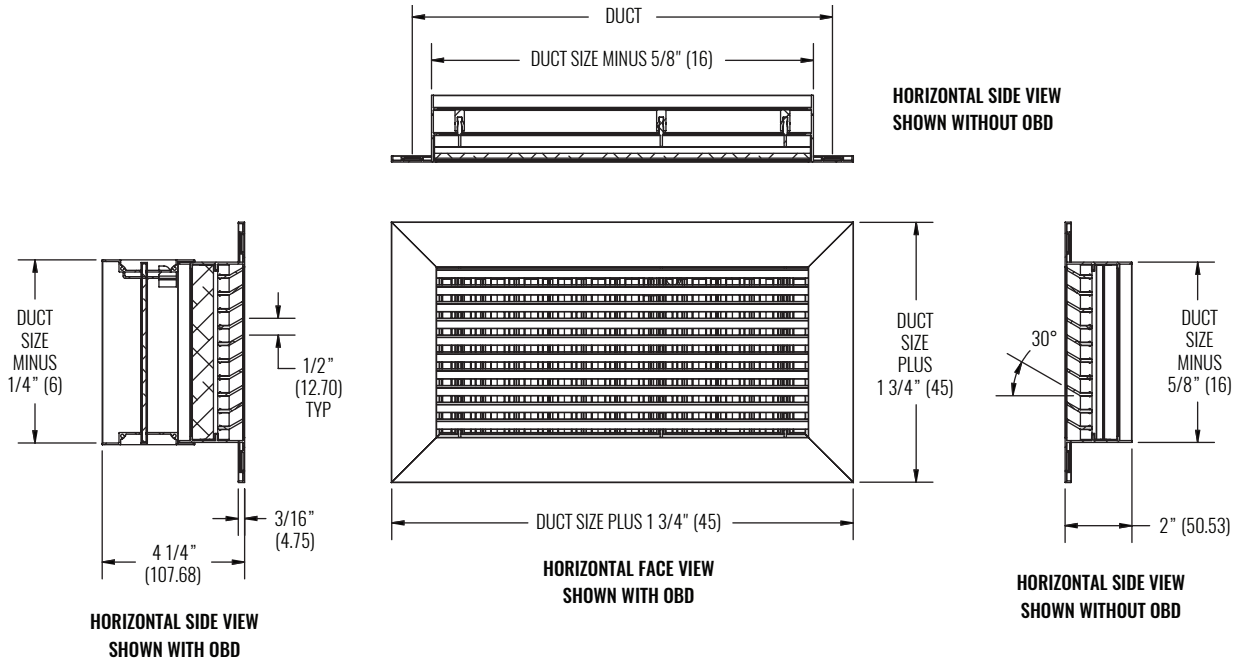

**DIMENSIONAL DATA | S5480 | 30° DEFLECTION, HORIZONTAL**

NOTE: Dimensions in parentheses are mm.

**DIMENSIONAL DATA | S5480 | 30° DEFLECTION, VERTICAL**

NOTE: Dimensions in parentheses are mm.

## DIMENSIONAL DATA | S5480 | 0° DEFLECTION, HORIZONTAL

NOTE: Dimensions in parentheses are mm.

## DIMENSIONAL DATA | S5480 | 0° DEFLECTION, VERTICAL

NOTE: Dimensions in parentheses are mm.