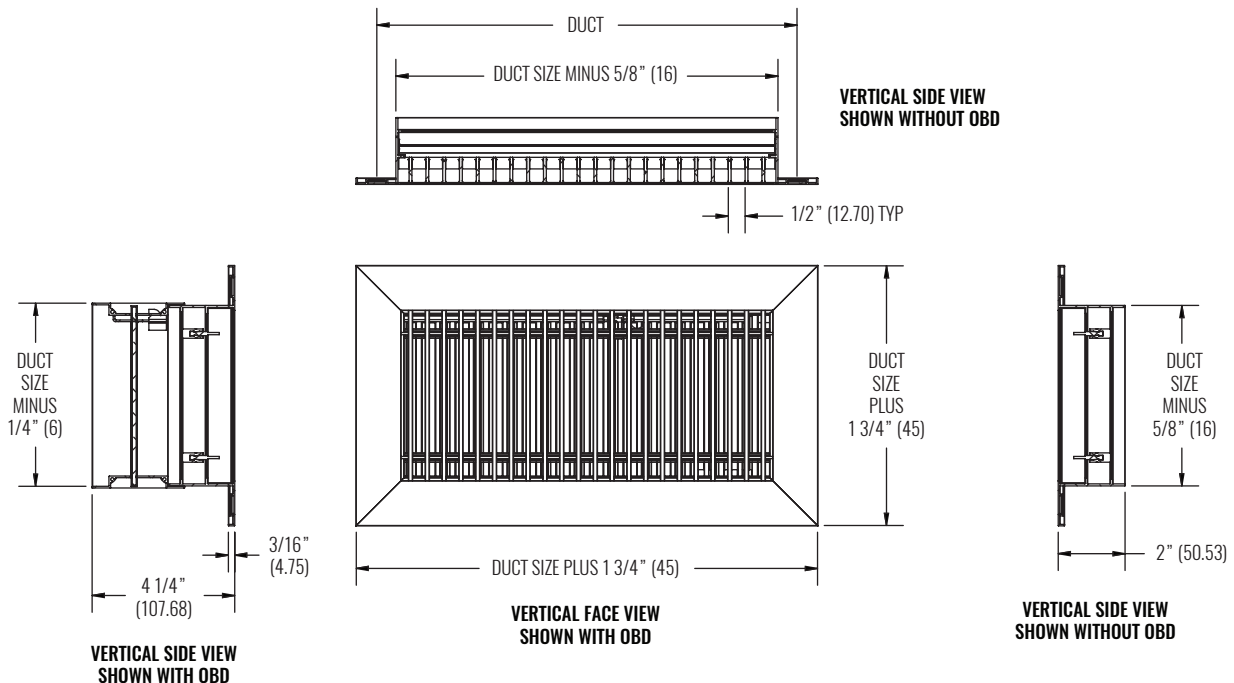

**DIMENSIONAL DATA | S5480 | 30° DEFLECTION, HORIZONTAL**

NOTE: Dimensions in parentheses are mm.

**DIMENSIONAL DATA | S5480 | 30° DEFLECTION, VERTICAL**

NOTE: Dimensions in parentheses are mm.

## DIMENSIONAL DATA | S5480 | 0° DEFLECTION, HORIZONTAL

NOTE: Dimensions in parentheses are mm.

## DIMENSIONAL DATA | S5480 | 0° DEFLECTION, VERTICAL

NOTE: Dimensions in parentheses are mm.