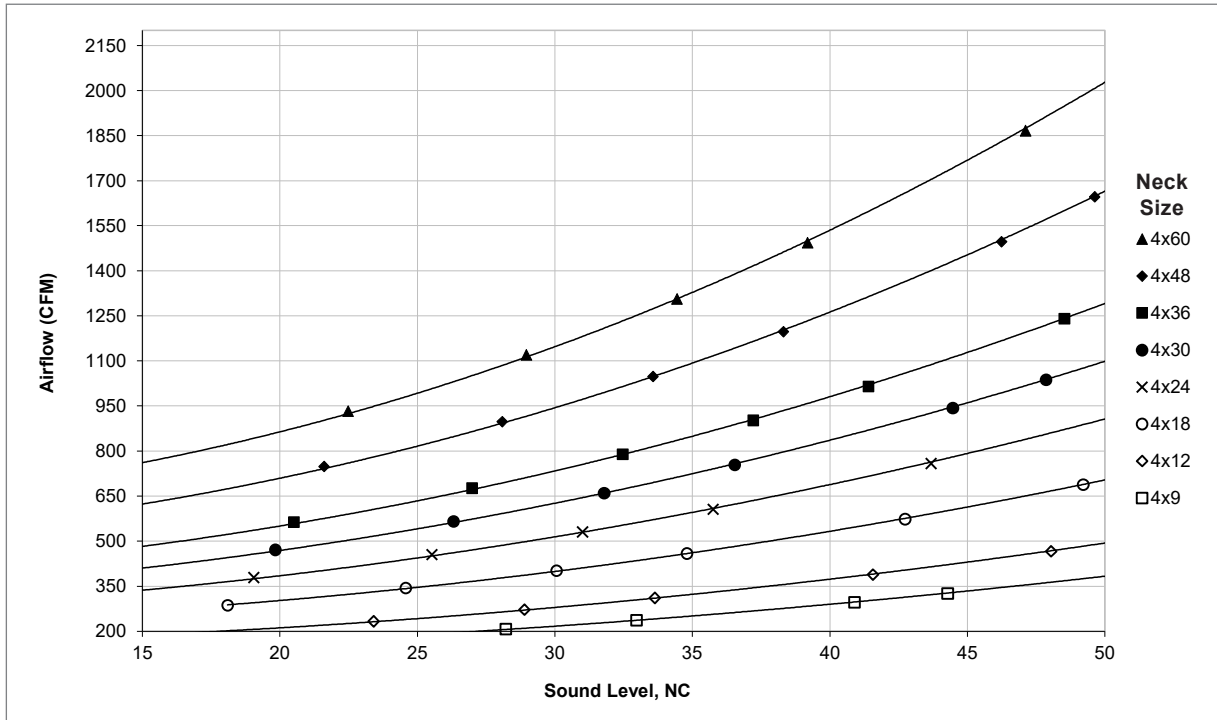

SOUND CHARTS

AIRFLOW VS. NC LEVEL: 4" (NO DAMPER)

AIRFLOW VS. NC LEVEL: 6" (NO DAMPER)

INDUSTRIAL GRILLES & LOUVERS

SOUND CHARTS

AIRFLOW VS. NC LEVEL: 8" (NO DAMPER)

AIRFLOW VS. NC LEVEL: 10" (NO DAMPER)

SOUND CHARTS

AIRFLOW VS. NC LEVEL: 12" (NO DAMPER)

AIRFLOW VS. NC LEVEL: 15" (NO DAMPER)

INDUSTRIAL GRILLES & LOUVERS