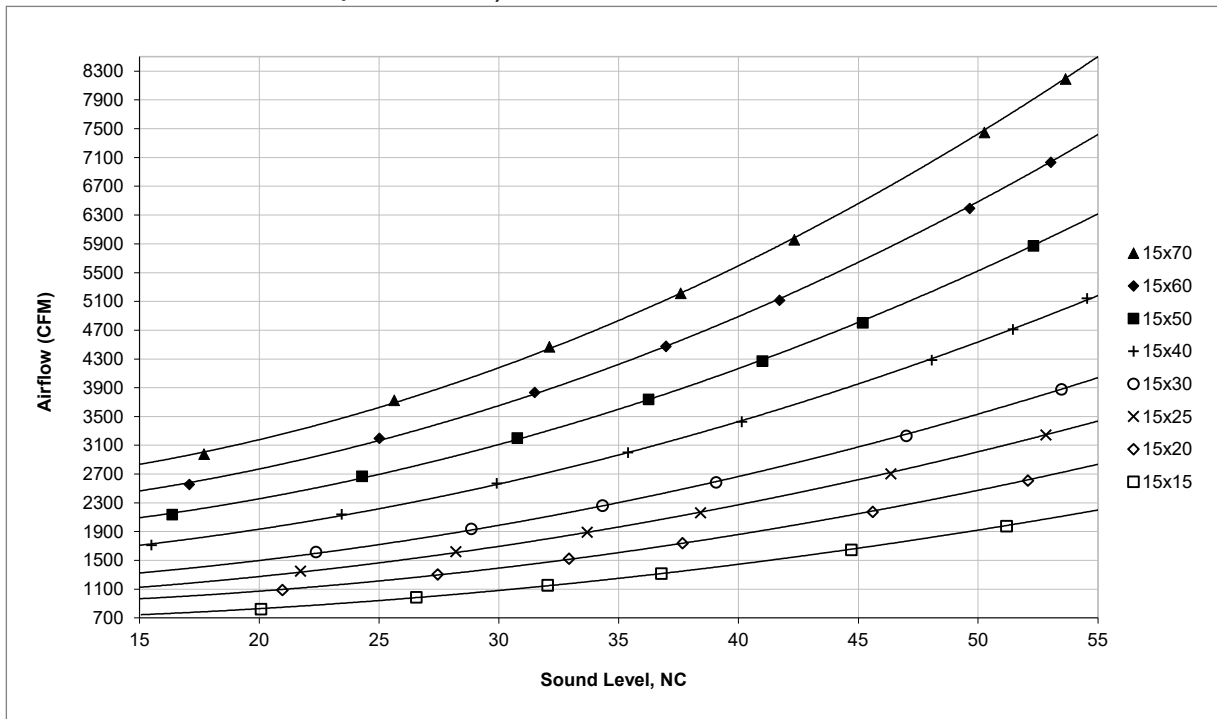

SOUND CHARTS

AIRFLOW VS. NC LEVEL: 4" (NO DAMPER)

AIRFLOW VS. NC LEVEL: 6" (NO DAMPER)

INDUSTRIAL GRILLES & LOUVERS

SOUND CHARTS

AIRFLOW VS. NC LEVEL: 8" (NO DAMPER)

AIRFLOW VS. NC LEVEL: 10" (NO DAMPER)

SOUND CHARTS

AIRFLOW VS. NC LEVEL: 12" (NO DAMPER)

AIRFLOW VS. NC LEVEL: 15" (NO DAMPER)

INDUSTRIAL GRILLES & LOUVERS