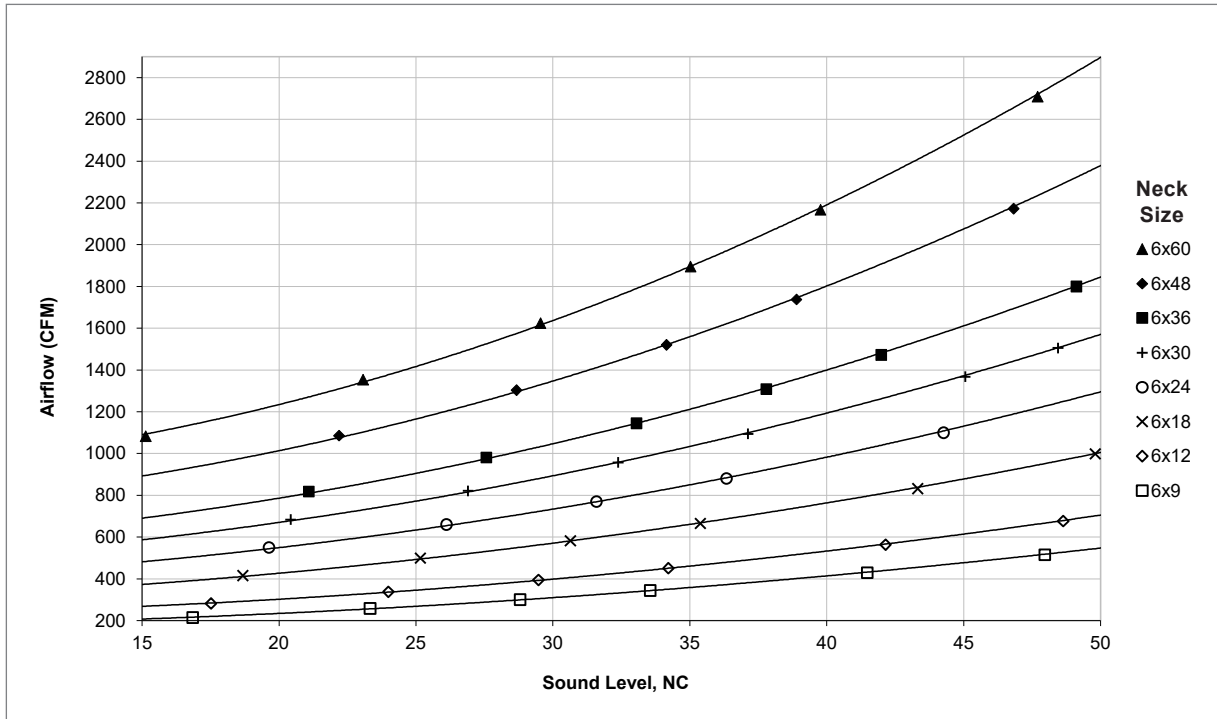

SOUND CHARTS

AIRFLOW VS. NC LEVEL: 4" (NO DAMPER)

AIRFLOW VS. NC LEVEL: 6" (NO DAMPER)

INDUSTRIAL GRILLES & LOUVERS

SOUND CHARTS

AIRFLOW VS. NC LEVEL: 8" (NO DAMPER)

AIRFLOW VS. NC LEVEL: 10" (NO DAMPER)

SOUND CHARTS

AIRFLOW VS. NC LEVEL: 12" (NO DAMPER)

AIRFLOW VS. NC LEVEL: 15" (NO DAMPER)

INDUSTRIAL GRILLES & LOUVERS