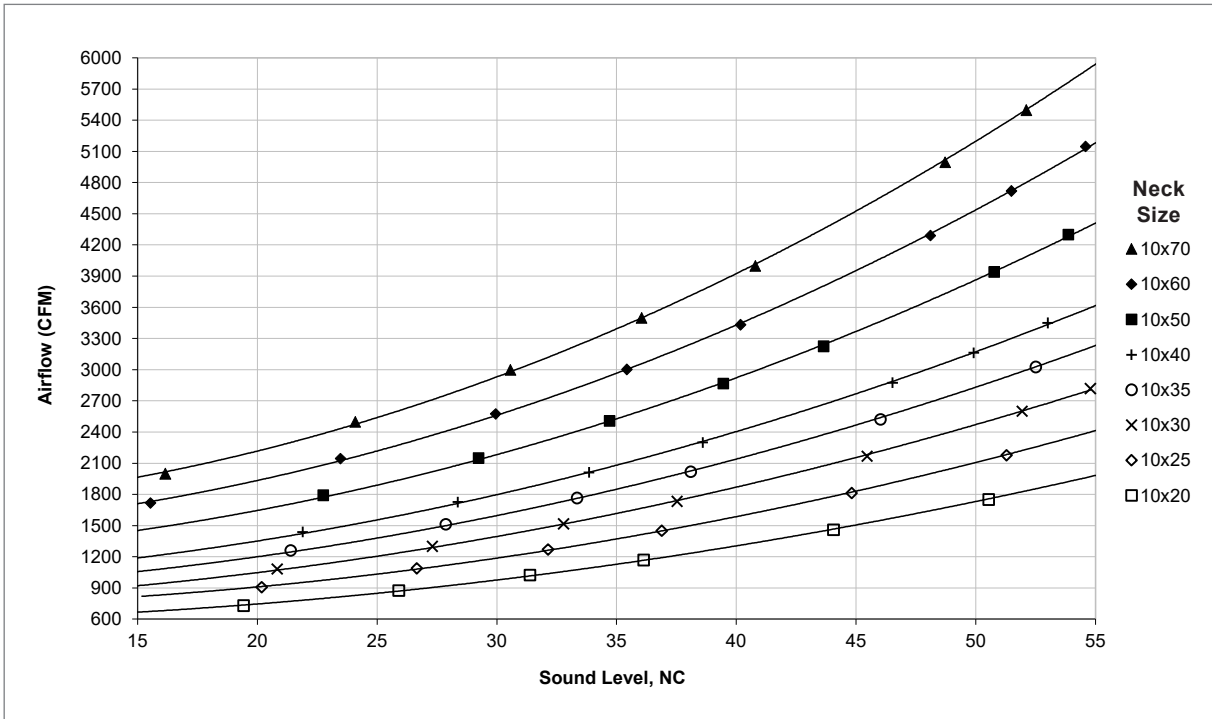

SOUND CHARTS

AIRFLOW VS. NC LEVEL: 4" (NO DAMPER)

AIRFLOW VS. NC LEVEL: 6" (NO DAMPER)

INDUSTRIAL GRILLES & LOUVERS

SOUND CHARTS

AIRFLOW VS. NC LEVEL: 8" (NO DAMPER)

AIRFLOW VS. NC LEVEL: 10" (NO DAMPER)

SOUND CHARTS

AIRFLOW VS. NC LEVEL: 12" (NO DAMPER)

AIRFLOW VS. NC LEVEL: 15" (NO DAMPER)

INDUSTRIAL GRILLES & LOUVERS