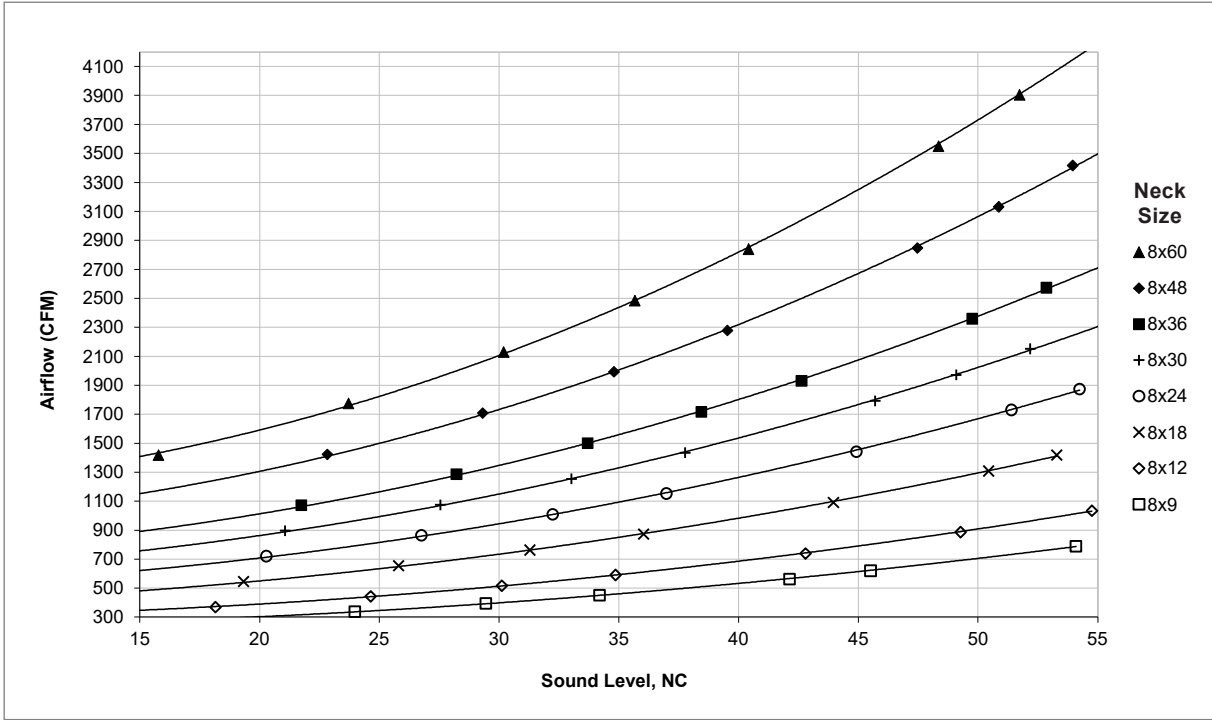

SOUND CHARTS

AIRFLOW VS. NC LEVEL: 4" (NO DAMPER)

AIRFLOW VS. NC LEVEL: 6" (NO DAMPER)

INDUSTRIAL GRILLES & LOUVERS

SOUND CHARTS

AIRFLOW VS. NC LEVEL: 8" (NO DAMPER)

AIRFLOW VS. NC LEVEL: 10" (NO DAMPER)

SOUND CHARTS

AIRFLOW VS. NC LEVEL: 12" (NO DAMPER)

AIRFLOW VS. NC LEVEL: 15" (NO DAMPER)

INDUSTRIAL GRILLES & LOUVERS