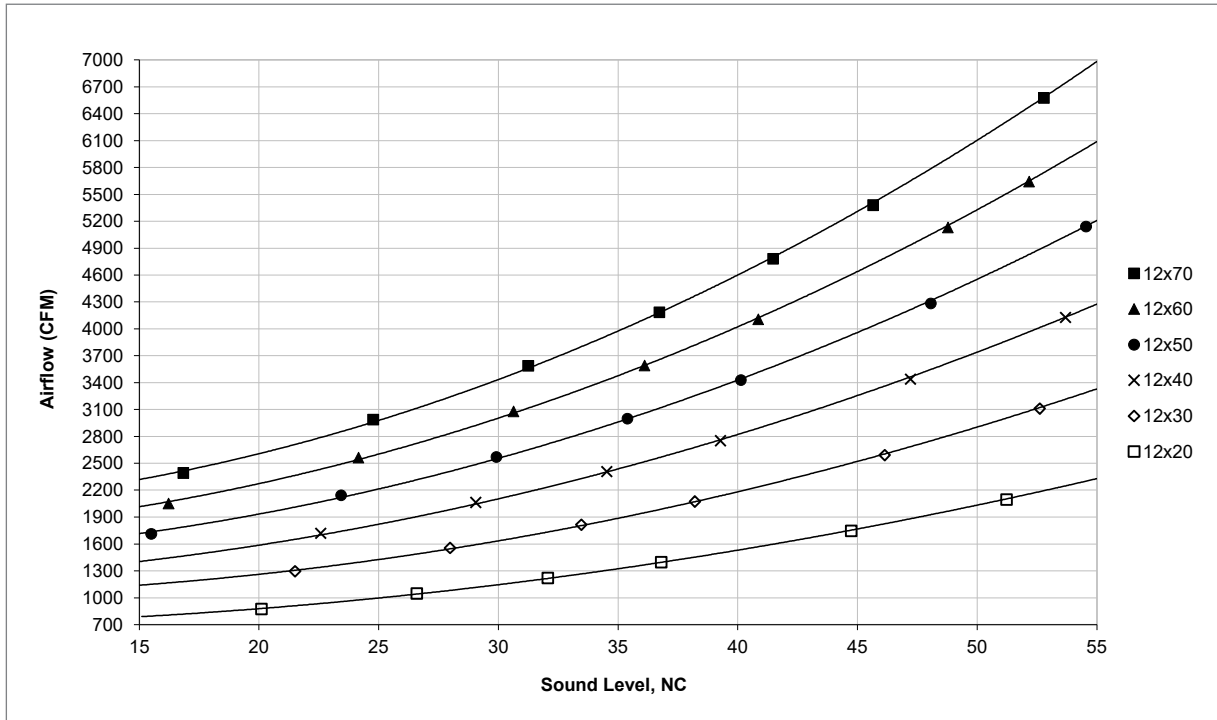

SOUND CHARTS

AIRFLOW VS. NC LEVEL: 4" (NO DAMPER)

AIRFLOW VS. NC LEVEL: 6" (NO DAMPER)

INDUSTRIAL GRILLES & LOUVERS

SOUND CHARTS

AIRFLOW VS. NC LEVEL: 8" (NO DAMPER)

AIRFLOW VS. NC LEVEL: 10" (NO DAMPER)

SOUND CHARTS

AIRFLOW VS. NC LEVEL: 12" (NO DAMPER)

AIRFLOW VS. NC LEVEL: 15" (NO DAMPER)

INDUSTRIAL GRILLES & LOUVERS