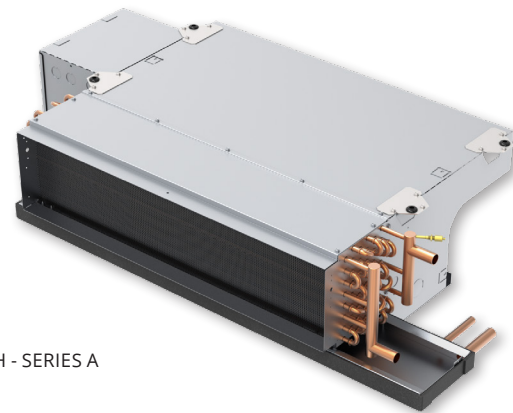

## INTRODUCTION

Krueger KHF Series A of horizontal low profile fan coil units are designed to maximize flexibility of selection and installation. The units are also designed to exceed the stringent quality standards of the institutional market, while remaining cost competitive in the light commercial segment of the market. Krueger horizontal fan coil units set the new standards for quality, flexibility, and competitive pricing.

## MODELS

KHFE-Series A - Horizontal, Exposed Cabinet Fan Coil

KHFH-Series A - Horizontal, Concealed Ceiling Fan Coil

KHFP-Series A - Horizontal, Concealed with Plenum Fan Coil

KHFE - SERIES A

KHFH - SERIES A