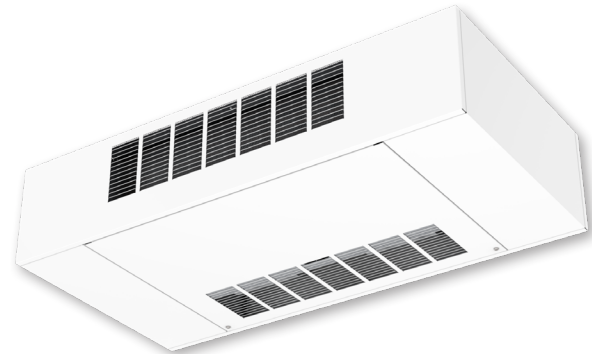

## INTRODUCTION

Krueger KHF Series A of horizontal low profile fan coil units are designed to maximize flexibility of selection and installation. The units are also designed to exceed the stringent quality standards of the institutional market, while remaining cost competitive in the light commercial segment of the market. Krueger horizontal fan coil units set the new standards for quality, flexibility, and competitive pricing.

## MODELS

KHFE-Series A - Horizontal, Exposed Cabinet Fan Coil

KHFH-Series A - Horizontal, Concealed Ceiling Fan Coil

KHFP-Series A - Horizontal, Concealed with Plenum Fan Coil

KHFE - SERIES A

KHFH - SERIES A