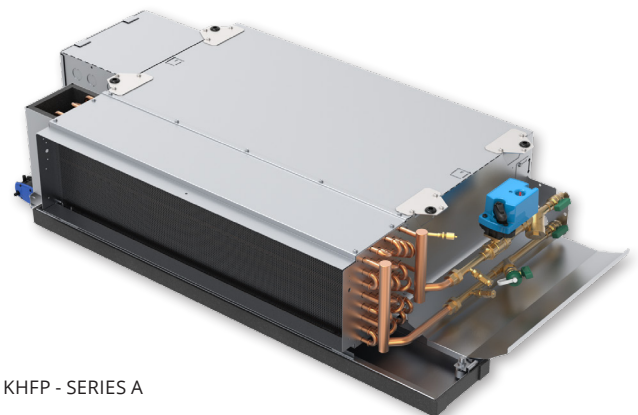

## INTRODUCTION

Krueger KHF Series A of horizontal low profile fan coil units are designed to maximize flexibility of selection and installation. The units are also designed to exceed the stringent quality standards of the institutional market, while remaining cost competitive in the light commercial segment of the market. Krueger horizontal fan coil units set the new standards for quality, flexibility, and competitive pricing.

## MODELS

KHFE-Series A - Horizontal, Exposed Cabinet Fan Coil

KHFH-Series A - Horizontal, Concealed Ceiling Fan Coil

KHFP-Series A - Horizontal, Concealed with Plenum Fan Coil

KHFE - SERIES A

KHFH - SERIES A